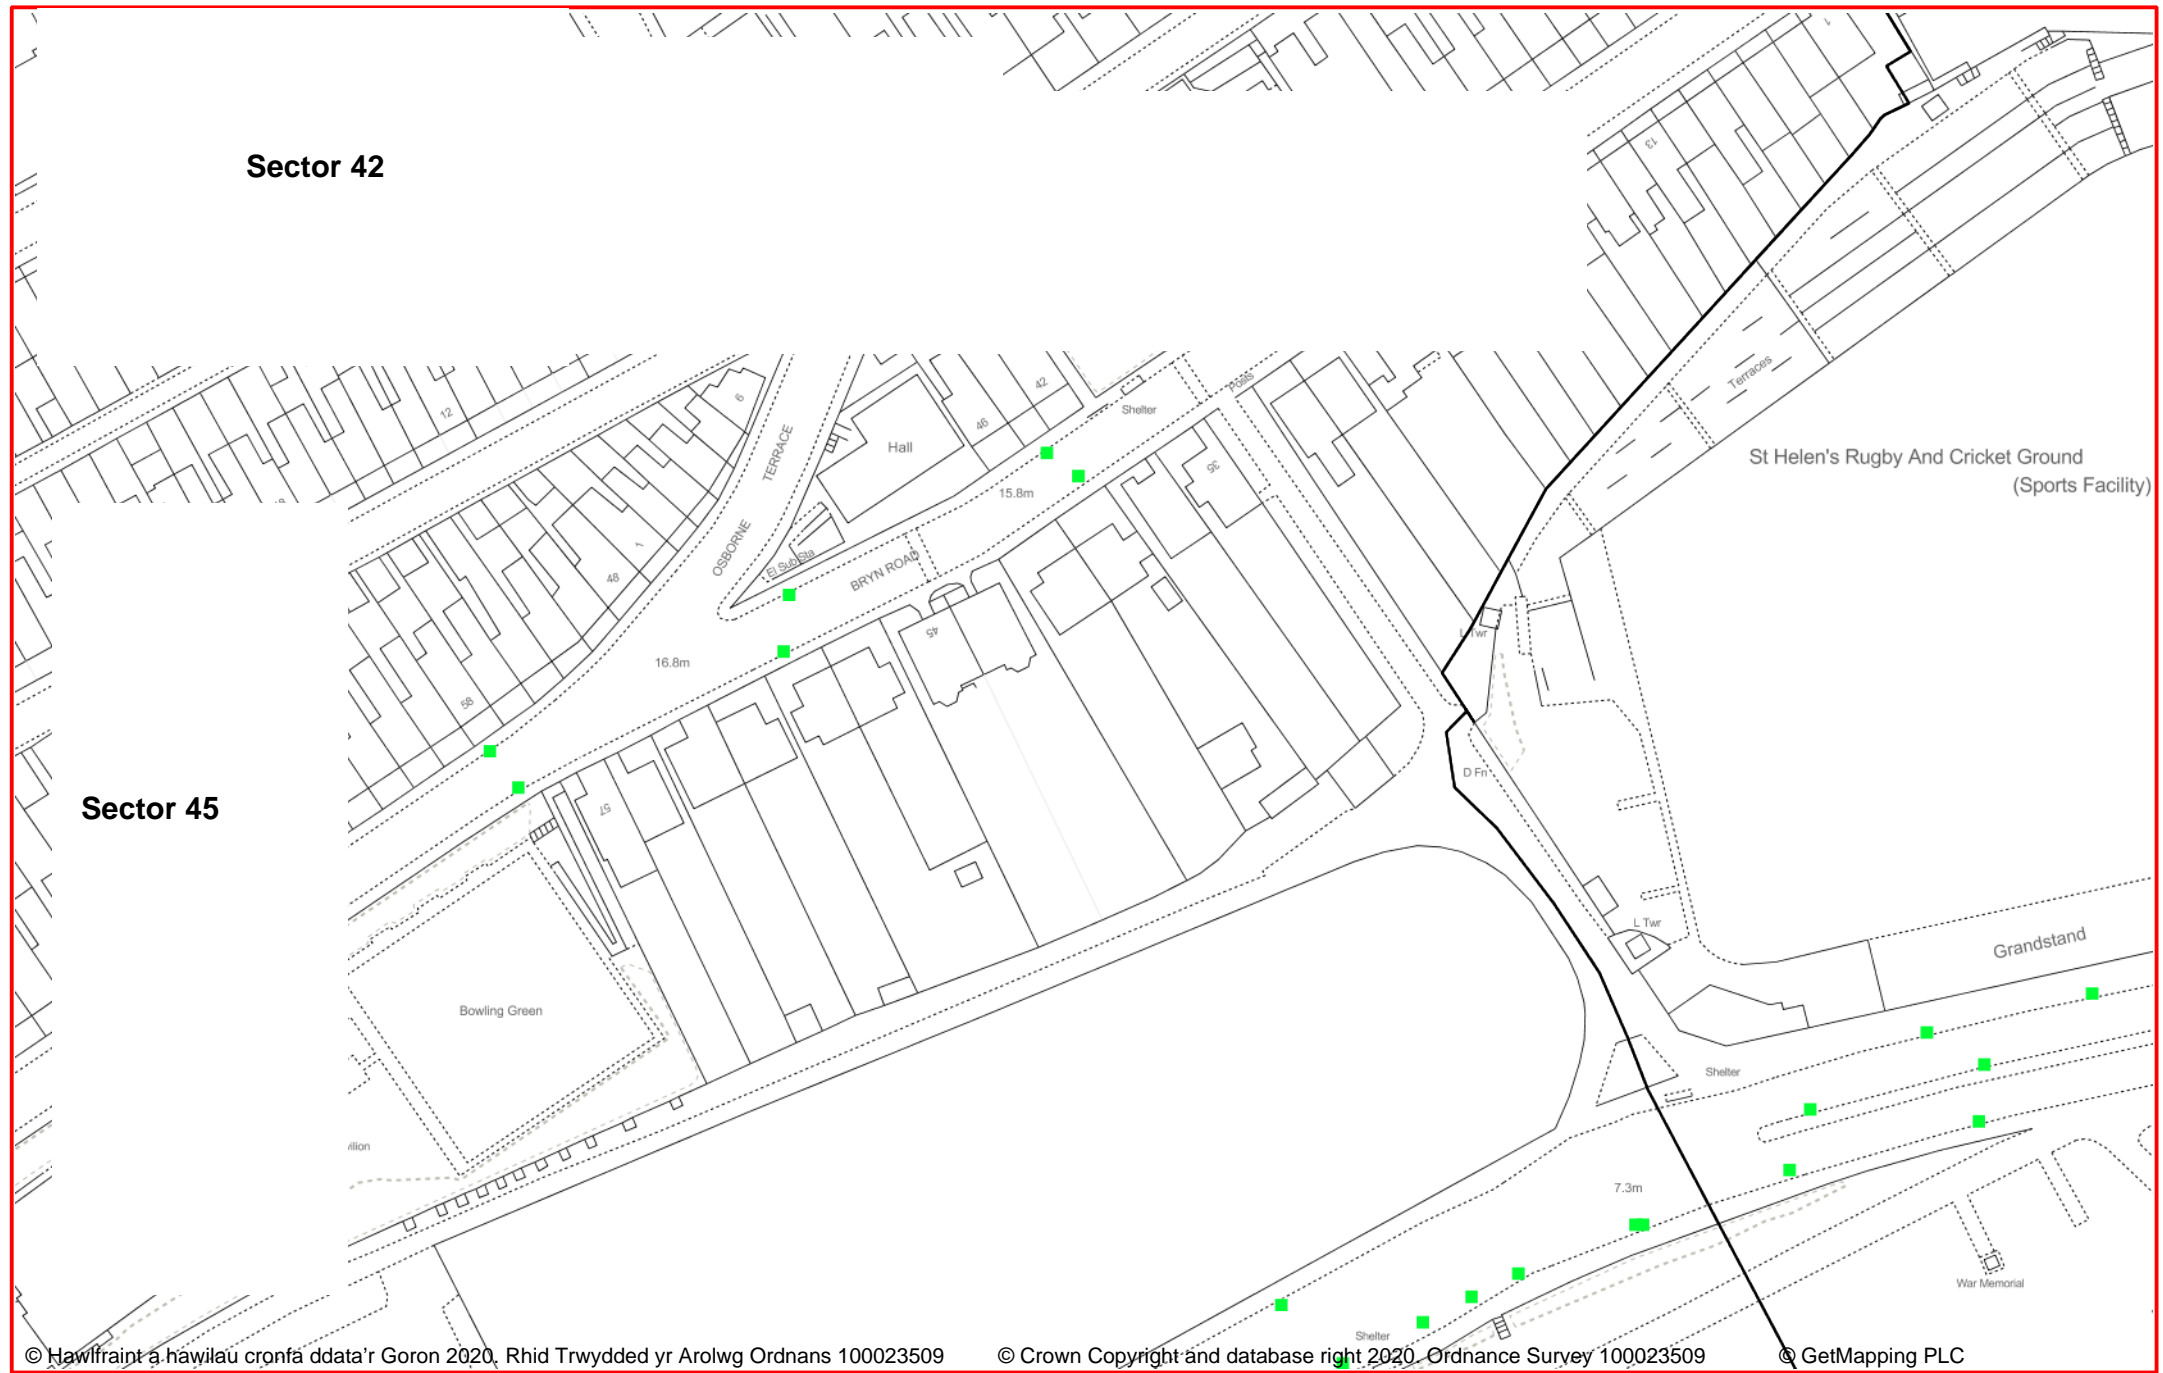

Sector 42

Sector 45

© Hawfrain a hawilau cronfa ddata'r Goron 2020, Rhid Trwydded yr Arolwg Ordnans 100023509

© Crown Copyright and database right 2020, Ordnance Survey 100023509

© GetMapping PLC

This plan is for illustrative purposes only and should not be used as a legal document.

Sector 46
Malvern Terrace, Bryn Road, Osborne Terrace

Scale: 1:1250
Date: 30/12/2020
Created by: Cllr. Peter May