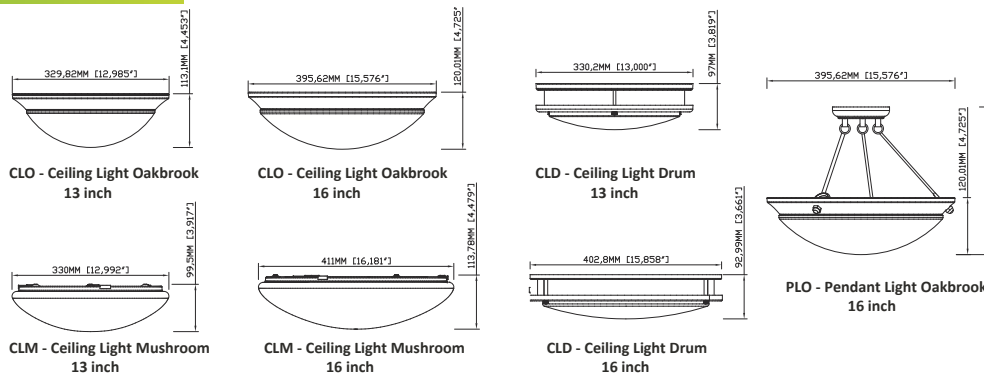

CEILING LIGHTS

15W, 20W & 25W Ceiling Light

Product Parameter

Model	Watt	Input Voltage	CCT	Light Output	CRI	Beam Angle	Material	Warranty
FDK-CLD-1315-XXK-YY-D	15	AC100-277V	2700 K 3000 K 4000 K 5000 K	iv 1150 LM	iv 80	120°	Metal/Acrylic	3 Years
FDK-CLD-1615-XXK-YY-D	15			iv 1500 LM				
FDK-CLD-1620-XXK-YY-D	20			iv 1875 LM				
FDK-CLD-1625-XXK-YY-D	25			iv 1200 LM				
FDK-CLO-1315-XXK-YY-D	15			iv 1600 LM				
FDK-CLO-1615-XXK-YY-D	15			iv 2000 LM				
FDK-CLO-1620-XXK-YY-D	20			iv 1200 LM				
FDK-CLO-1625-XXK-YY-D	25			iv 1600 LM				
FDK-CLM-1315-XXK-YY-D	15			iv 2000 LM				
FDK-CLM-1615-XXK-YY-D	15			iv 1600 LM				
FDK-CLM-1620-XXK-YY-D	20			iv 2000 LM				
FDK-CLM-1625-XXK-YY-D	25			iv 2000 LM				
FDK-PLO-1625-XXK-YY-D	25							

Product Ordering code

FDK- - - XXK-YY-D

Product Series	Size & Watt	CCT	Housing Finish	Dimmable
CLD - Ceiling Light Drum CLO - Ceiling Light Oakbrook CLM - Ceiling Light Mushroom PLO - Pendant Light Oakbrook	1315 - 13inch,15W 1615 - 16inch,15W 1620 - 16inch,20W 1625 - 16inch,25W	27K - 2700K 30K - 3000K 40K - 4000K 50K - 5000K	WH - White BN - Brush Nickel (Stainless Steel) AB - Antique Brass	D - Dimmable

Outline Drawing & Overall Size

Packing Information

Model	Single Product Weight (KG)	Plastic Bag or Blister			Inner Box			Carton Box			Remark
		Size(MM)	Product Qty. (PCS)	Weight (KG)	Size(MM)	Product Qty. (PCS)	Weight (KG)	Size(MM)	Inner Packing Qty.(PCS)	Weight (KG)	
FDK-CLD-1315-XXK-YY-D	1.6	/	/	/	360X145X365	1	1.75	750X375X385	5	10.0	Inner Box Used
FDK-CLD-1615-XXK-YY-D	1.84	/	/	/	440X145X460	1	2.0	750X455X480	5	12.2	Inner Box Used
FDK-CLO-1315-XXK-YY-D	1.4	/	/	/	360X150X365	1	1.55	750X375X385	5	8.5	Inner Box Used
FDK-CLO-1615-XXK-YY-D	1.6	/	/	/	415X150X435	1	1.75	750X455X480	5	10.5	Inner Box Used
FDK-CLM-1315-XXK-YY-D	1.6	/	/	/	345X135X345	1	1.75	750X375X385	5	10	Inner Box Used
FDK-CLM-1615-XXK-YY-D	1.84	/	/	/	440X150X460	1	2.0	750X455X480	5	12	Inner Box Used

* For different wattage with same housing style and size, the packing information is the same.

5 FIVE YEARS WARRANTY