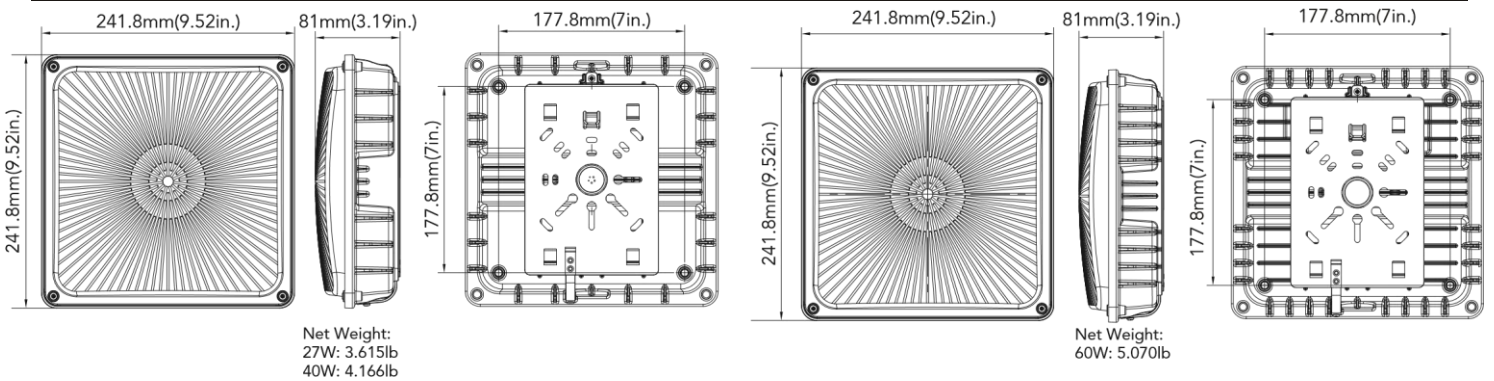

Applications:

Parking structures, storage areas, shopping area walkways, entryway, and low level security.

Features

- Sealed die-casting profile for indoor and outdoor applications. Voltage is 120-277V & 347-480V.
- Lumen output from 3750-8000lm with efficacy up to 139lm/W.
- Provide with a PIR sensor ideal for parking garage and optional for emergency battery.
- Replacing 100W MH-250W MH.
- Operating temperature is -40 °C to 40 °C (-40 °F to 104 °F).
- UL/cUL wet location listed and DLC qualified.

COMPACT CANOPY

Square Shape

PERFORMANCE DATA

			4000K(70CRI)		5000K(70CRI)	
SYSTEM WATTS	PHOTOMETRY	VOLTAGE	LUMENS	LPW	LUMENS	LPW
27W	Parking Garage	120-277VAC	3750lm	139lm/W	3800lm	141lm/W
40W	Parking Garage	120-277VAC/347-480V	5350lm	134lm/W	5450lm	136lm/W
60W	Parking Garage	120-277VAC/347-480V	7800lm	130lm/W	8000lm	133lm/W

PHOTOMETRICS

Parking Garage

		60	208	0.29
		60	240	0.25
		60	277	0.22
	1600	60	347	0.17
		60	480	0.13

DIMENSION

unit: inch/mm

ORDERING GUIDE

Example: FDK-CCS-F1-40W27V40KDMDBU

Fixture Type	Wattage	Input Voltage	CCT	Finish	Sensor (Option)	Dimmable(Option)	Emergency Battery (Option)	Internal Code
FDK-SC FUDAKIN COMPACT CANOPY SQUARE SHAPE	27 27W 40 40W 60 60W	27V 120-277V 48V 347-480V	40K 4000K 50K 5000K	D Dark Bronze B Black W White SG Silver Gray	M With Sensor Blank Without Sensor	D 1-10V Dimmable Blank NON Dimmable	B With Battery Blank Without Battery	Blank Alphanumeric