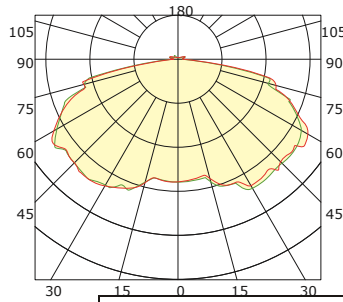

PHOTOMETRICS

Parking Garage

		60	208	0.29
		60	240	0.25
		60	277	0.22
	1600	60	347	0.17
		60	480	0.13

DIMENSION

unit: inch/mm

ORDERING GUIDE

Example: FDK-CCS-F1-40W27V40KDMDBU

Fixture Type	Wattage	Input Voltage	CCT	Finish	Sensor (Option)	Dimmable(Option)	Emergency Battery (Option)	Internal Code
FDK-SC FUDAKIN COMPACT CANOPY SQUARE SHAPE	27 27W 40 40W 60 60W	27V 120-277V 48V 347-480V	40K 4000K 50K 5000K	D Dark Bronze B Black W White SG Silver Gray	M With Sensor Blank Without Sensor	D 1-10V Dimmable Blank NON Dimmable	B With Battery Blank Without Battery	Blank Alphanumeric

Note: 1. 27W is limited to 120-277V input only. 2. Only the Dimmable Version supports emergency battery option. **DLC**

Model NO.

SYSTEM WATTS	VOLTAGE	CCT	DLC NO.	DLC Classification
27W	120-277V	4000K	FDK-CCS-F1-27W27V40K[D,B,W,SG][Blank,M]	Standard
	120-277V	5000K	FDK-CCS-F1-27W27V50K[D,B,W,SG][Blank,M]	Standard
40W	120-277V	4000K	FDK-CCS-F1-40W27V40K[D,B,W,SG][Blank,M]	Standard
	120-277V	5000K	FDK-CCS-F1-40W27V50K[D,B,W,SG][Blank,M]	Standard
27W	120-277V	4000K	FDK-CCS-F1-27W27V40K[D,B,W,SG][Blank,M][Blank,B][Blank,0-9 or A-Z or a-z]	Premium
	120-277V	4000K	FDK-CCS-F1-27W27V40K[D,B,W,SG][Blank,M]D[Blank,B][Blank,0-9 or A-Z or a-z]	Premium
	120-277V	5000K	FDK-CCS-F1-27W27V50K[D,B,W,SG][Blank,M][Blank,B][Blank,0-9 or A-Z or a-z]	Premium
	120-277V	5000K	FDK-CCS-F1-27W27V50K[D,B,W,SG][Blank,M]D[Blank,B][Blank,0-9 or A-Z or a-z]	Premium