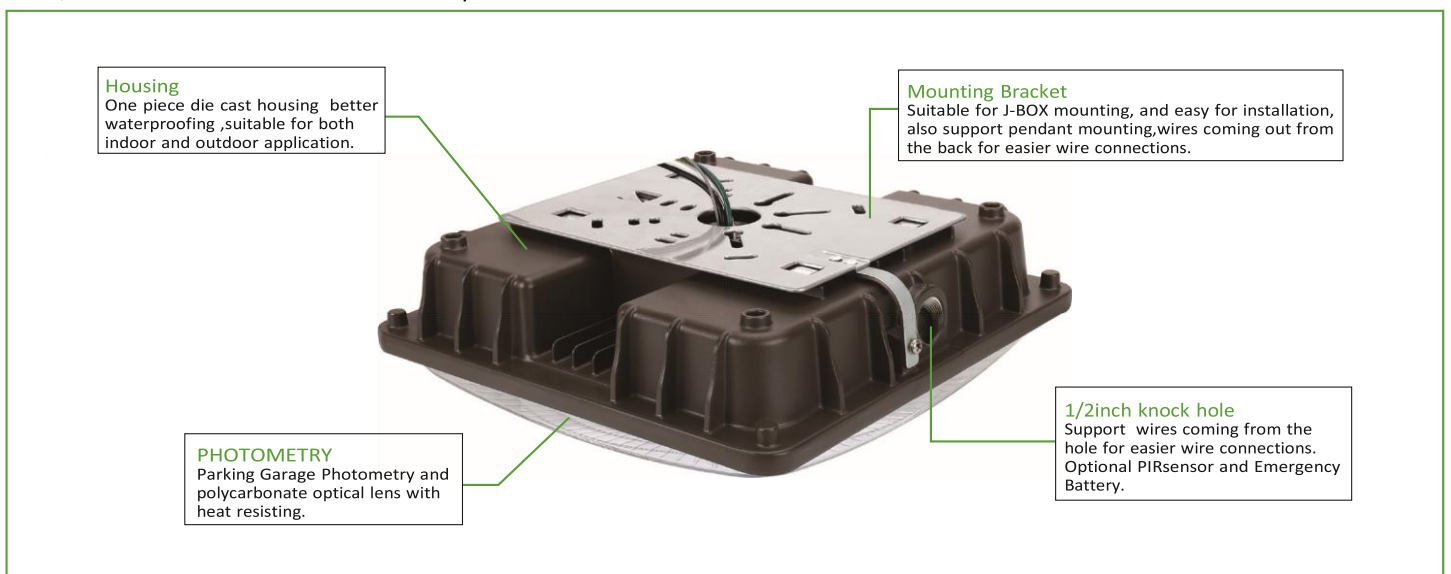

Applications:

Parking structures, storage areas, shopping area walkways, entryway, and low level security.

Features

- Sealed die-casting profile for indoor and outdoor applications. Voltage is 120-277V & 347-480V.
- Lumen output from 3750-8000lm with efficacy up to 139lm/W.
- Provide with a PIR sensor ideal for parking garage and optional for emergency battery.
- Replacing 100W MH-250W MH.
- Operating temperature is -40 °C to 40 °C (-40 °F to 104 °F).
- UL/cUL wet location listed and DLC qualified.