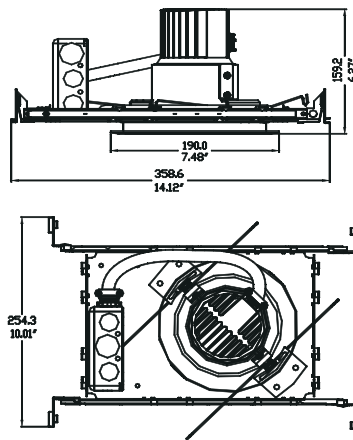

Product Ordering code

FDK-F0-DL-YY- -XXK

Product Series	Input Voltage	Size	Watt	CCT	Dimmable
DL - Down Light Series	27 - AC100-277V A C	04 - 4 Inch 06 - 6 Inch 08 - 8 Inch	20 - 20 W 50 - 50 W 90 - 90W	30K - 3000K 35K - 3500K 40K - 4000K 50K - 5000K	No

Outline Drawing & Overall Size

FDK-F0-DL-27-04-50-XXK

FDK-F0-DL-27-06-20-XXK

FDK-F0-DL-27-08-90-XXK

5 FIVE YEARS WARRANTY