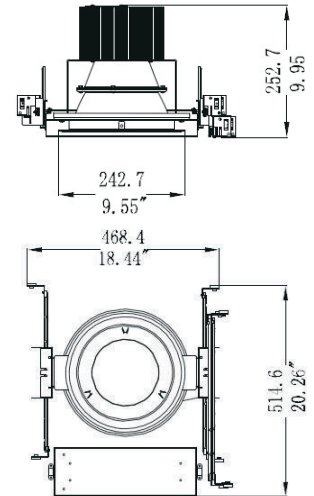

5 FIVE YEARS WARRANTY

DOWN LIGHTS

4", 6" & 8" Commercial Downlight

Product Parameter

Model	Watt	Input Voltage	Size	CCT	Light Output	CRI	Beam Angle	Finish & Color	Dimmable
FDK-F0-DL-27-04-30-XXK	30	AC100-277 V A C	4 Inch	3000 K	≧ 2700 LM	≧ 80	120°	Powder Coating - White	No
FDK-F0-DL-27-06-20-XXK	20		6 Inch	3500 K	≧ 1600 LM				
FDK-F0-DL-27-08-90-XXK	90		8 Inch	4000 K	≧ 6000 LM				

Product Ordering code

FDK-F0-DL-YY- -XXK

Product Series	Input Voltage	Size	Watt	CCT	Dimmable
DL - Down Light Series	27 - AC100-277V A C	04 - 4 Inch 06 - 6 Inch 08 - 8 Inch	20 - 20 W 50 - 50 W 90 - 90W	30K - 3000K 35K - 3500K 40K - 4000K 50K - 5000K	No

Outline Drawing & Overall Size

FDK-F0-DL-27-04-50-XXK

FDK-F0-DL-27-06-20-XXK

FDK-F0-DL-27-08-90-XXK

5 FIVE YEARS WARRANTY