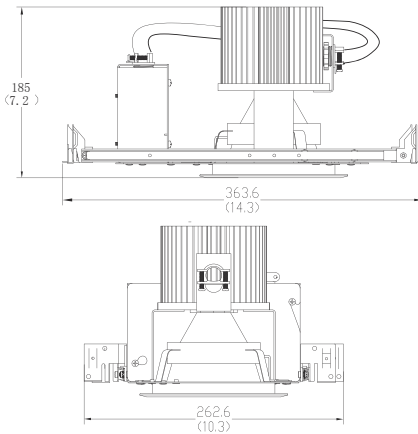

5 FIVE YEARS WARRANTY

DOWN LIGHTS

4", 6" & 8" Commercial Downlight

Product Parameter

Model	Watt	Input Voltage	Size	CCT	Light Output	CRI	Beam Angle	Finish & Color	Dimmable
FDK-F0-DL-27-04-30-XXK	30	AC100-277 V A C	4 Inch	3000 K	≧ 2700 LM	≧ 80	120°	Powder Coating - White	No
FDK-F0-DL-27-06-20-XXK	20		6 Inch	3500 K	≧ 1600 LM				
FDK-F0-DL-27-08-90-XXK	90		8 Inch	4000 K	≧ 6000 LM				

Product Ordering code

FDK-F0-DL-YY- -XXK

Product Series	Input Voltage	Size	Watt	CCT	Dimmable
DL - Down Light Series	27 - AC100-277V A C	04 - 4 Inch 06 - 6 Inch 08 - 8 Inch	20 - 20 W 50 - 50 W 90 - 90W	30K - 3000K 35K - 3500K 40K - 4000K 50K - 5000K	No

Outline Drawing & Overall Size

FDK-F0-DL-27-04-50-XXK

FDK-F0-DL-27-06-20-XXK

FDK-F0-DL-27-08-90-XXK

5 FIVE YEARS WARRANTY