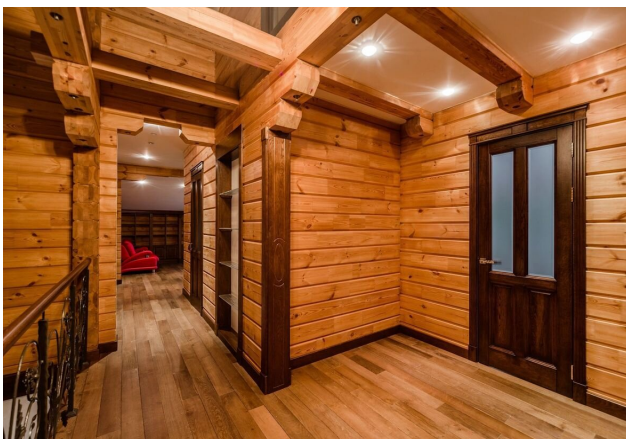

## DOWN LIGHTS

4",5"/6" LED Retrofit - Baffle Warm Dimming

FUDAKIN Down Lights are a terrific source of light for any indoor applications where illumination is required. Typically mounted in the ceiling these lights provide a consistent, evenly distributed light coverage in any room. Our Down Lights are a perfect replacement for traditional down lighting. Stylishly designed, yet able to withstand the test of time, FUDAKIN Down Lights are a great solution to many of your lighting needs.