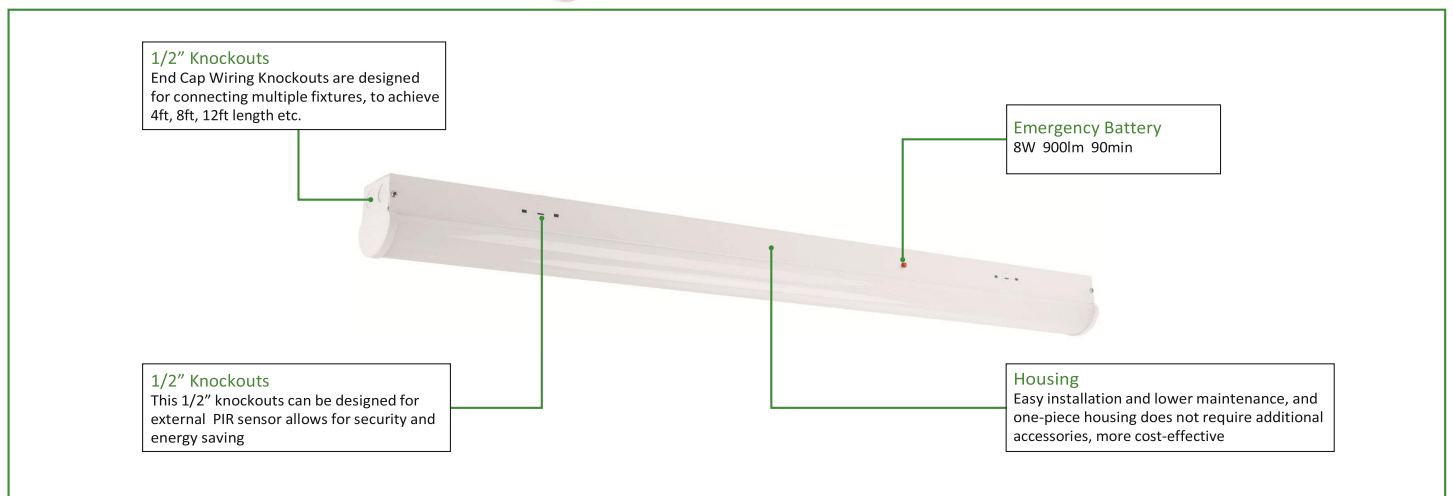

LED LINEAR FIXTURE

Applications:

Suitable for commercial, retail and institutional applications including gymnasiums, factories and warehouses.

Features

- Available for 4ft and 8ft as per applications.
- Surface mounting or Chain mounting for different applications.
- PIR Sensor and Emergency Battery support.
- Voltage is 120-277V or 347/480V.
- Standard 1-10V dimming available.
- Projected life span of 50,000 hrs.
- Comparable to T8 or T5HO.
- Operating temperature is -40 °C to 40 °C (-40 °F to 104 °F).
- UL/cUL listed and DLC qualified.

5 FIVE YEARS WARRANTY

DIMENSION

unit: inch/mm

Weight
35W: 5.75lb
45W: 5.88lb

4'

Weight
65W: 11.28lb
80W: 11.42lb

8'

PHOTOMETRICS