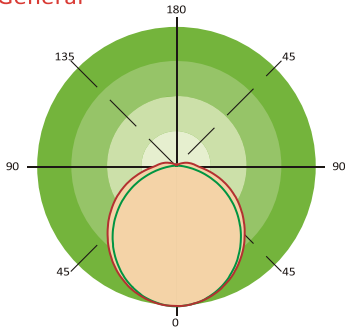

PHOTOMETRICS

General

ENERGY SAVING REPLACEMENT

Size	Power	Replacing
4ft	30	T8x2
4ft	45	T5HOx2
8ft	60	T8HOx2
8ft	80	T5HOx4/T8x4

ORDERING GUIDE

Example: FDK-LF-F1-4-23W-27V

Fixture Type	Length Wattage	Voltage	CCT	Sensor (Option)	Backup Battery (Option)
☐	☐	☐	☐	☐	☐
FDK-LF-F1 Fudakin F1 Generation Linear Fixture	4-23W 4FT 23W 4-35W 4FT 35W 4-45W 4FT 45W 8-46W 8FT 46W 8-65W 8FT 65W 8-80W 8FT 80W 8-85W 8FT 85W	27V 120-277V 48V 347- 480V 347/480V	40K 4000K 50K 5000K	Blank Without Sensor M With Sensor	B Emergency Battery Blank Without Emergency Battery

Note: The wattage is 80W when the voltage is 120-277V, while the voltage is 347/480V, the wattage is 85W.

5 FIVE YEARS WARRANTY