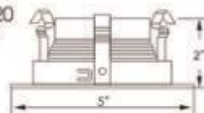

FDK-XX-YY-X-XX

Housing Type	Installation Type	Internal Series Number	SIZE
RC - RECESSED CAN	NC - NEW CONSTRUCTION RM - REMODEL CAN	F1~FN	04 - 4inch

Outline Drawing & Overall Size

TRIMS

FDK04TR-04-WH
 Black Baffle
 50W Max.
 PAR20/R20
 O. D. 5"