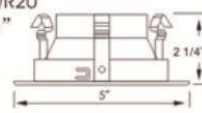

FDK04TR-04-WH UL ETL Listing Listed
Satin Glass Shower Trim
30W Max.
RAR20/R20
O. D. 5"

Important notes:

- All recessed housings, New Construction or Remodel, are designed as per North American standard.
- All recessed housings, New Construction or Remodel, are compatible with Progress, Elite, Juno, Halo, and PVR trims.
- All trims, Baffle or Shower, are compatible with Progress, Elite, Juno, Halo, and PVR recessed cans.
- We recommend you to use Fudakin Lighting Trims for standard Recessed Housings.