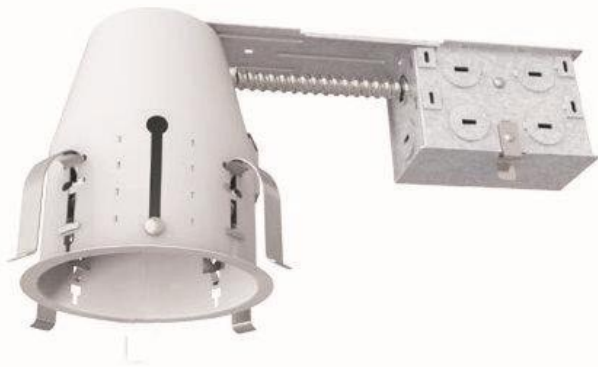

4" RECESSED HOUSING

Remodel

● Housing

- Die-formed aluminum for maximum heat dissipation and rust protection
- Housing adjusts to 1/2" to 1 3/8" ceiling thickness. Trims are held in place with high tension clips
- Housing is compatible with IC and Non-IC applications.

● Connection

E26 Standard Edison Base Socket.

easy installation.
Removable access plates for easy installation.

● Thermal Protection

Standard thermal protection device guards against improper installation and misuse of insulation material.

● Junction Box

UL listed for through branch wiring.
1/2" and 3/4" romex wiring knockouts and four romex knockouts with integral strain clamps, all knockouts have true pry-out slots.
J-Box is designed for straight through conduit runs.
Fixture fully assembled including pre-wired ballast for

FDK04TR-04-WH UL ETL Listing Listed
 Satin Glass Shower Trim
 30W Max.
 RAR20/R20
 O. D. 5"

Important notes:

- All recessed housings, New Construction or Remodel, are designed as per North American standard.
- All recessed housings, New Construction or Remodel, are compatible with Progress, Elite, Juno, Halo, and PVR trims.
- All trims, Baffle or Shower, are compatible with Progress, Elite, Juno, Halo, and PVR recessed cans.
- We recommend you to use Fudakin Lighting Trims for standard Recessed Housings.