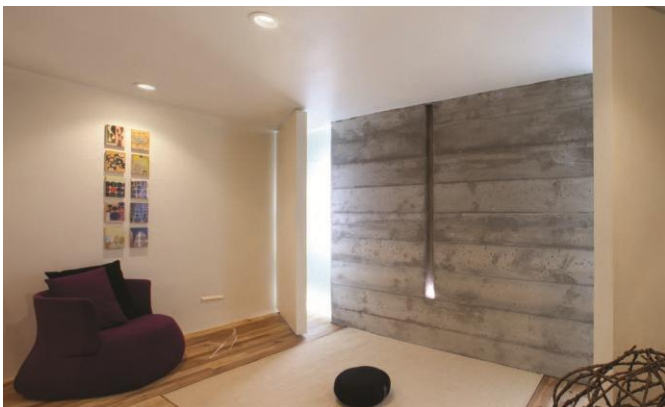

● Listing & Warranty

UL listed to US and Canada standards for wet locations.
5-year limited warranty.