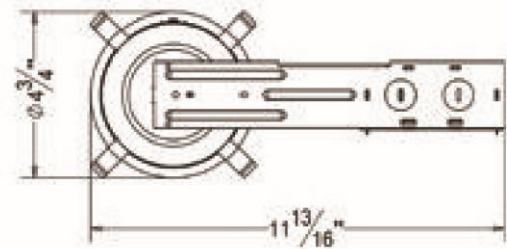

● Junction Box

UL listed for through branch wiring.
1/2" and 3/4" romex wiring knockouts and four romex knockouts with integral strain clamps, all knockouts have true pry-out slots.
J-Box is designed for straight through conduit runs.
Fixture fully assembled including pre-wired ballast for

FDK-XX-YY-X-XX

Housing Type	Installation Type	Internal Series Number	SIZE
RC - RECESSED CAN	NC - NEW CONSTRUCTION RM - REMODEL CAN	F1~FN	04 - 4inch

Outline Drawing & Overall Size

TRIMS

FDK04TR-04-WH
 Black Baffle
 50W Max.
 PAR20/R20
 O. D. 5"