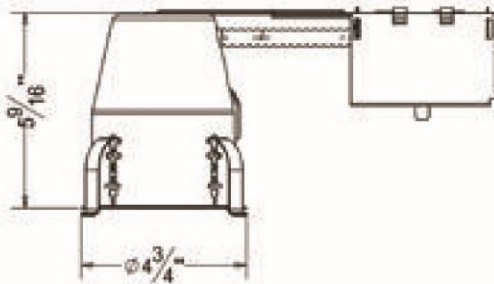

4" RECESSED HOUSING

Product Ordering code

5 FIVE YEARS WARRANTY

340 Marshall Avenue #103, Aurora IL 60506 | Telephone 630.486.1070 | Fax 630.486.1034
Email: info@fudakinlighting.com | www.fudakinlighting.com

FDK-XX-YY-X-XX

Housing Type	Installation Type	Internal Series Number	SIZE
RC - RECESSED CAN	NC - NEW CONSTRUCTION RM - REMODEL CAN	F1~FN	04 - 4inch

Outline Drawing & Overall Size