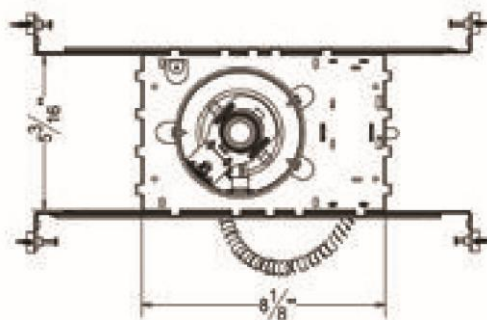

### ● Junction Box

- UL listed for through branch wiring
- 1/2" and 3/4" romex wiring knockouts and four romex knockouts with integral strain clamps, all knockouts have true pry-out slots
- J-Box is designed for straight through conduit runs
- Fixture fully assembled including pre-wired ballast for easy installation
- Removable access plates for easy installation

### Outline Drawing & Overall Size