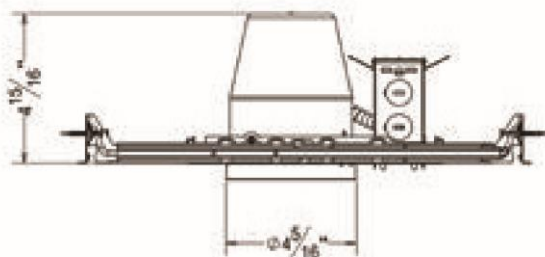

### ● Junction Box

- UL listed for through branch wiring
- 1/2" and 3/4" romex wiring knockouts and four romex knockouts with integral strain clamps, all knockouts have true pry-out slots
- J-Box is designed for straight through conduit runs
- Fixture fully assembled including pre-wired ballast for easy installation
- Removable access plates for easy installation

### Outline Drawing & Overall Size