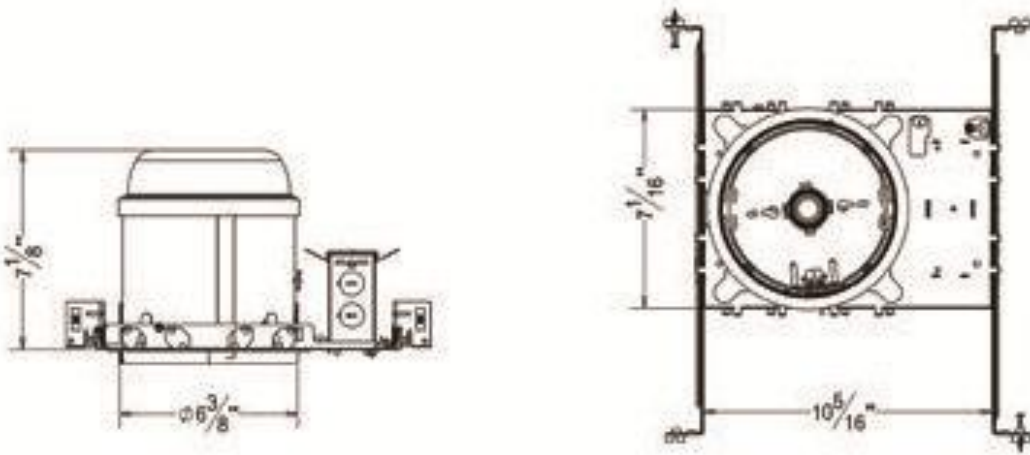

6" RECESSED HOUSING

New Construction

Product Ordering code

FDK-XX-YY-X-XX

Housing Type	Installation Type	Internal Series Number	SIZE
RC - RECESSED CAN	QC - QUICK CONNECT	F2	06 - 6inch

Outline Drawing & Overall Size

TRIMS