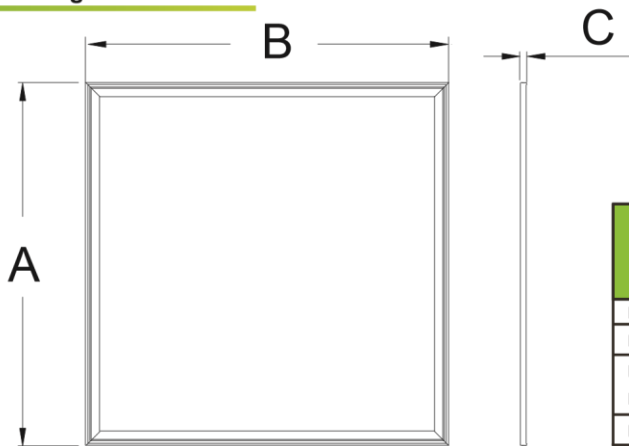

Outline Drawing & Overall Size

Model	A	B	C
FDK-FP-22-27-40-XXK-Z	603mm/23.75"	603mm/23.75"	10mm/0.39"
FDK-FP-14-27-40-XXK-Z	303mm/11.93"	1213mm/47.76"	10mm/0.39"
FDK-FP-24-27-40-XXK-Z	603mm/23.75"	1213mm/47.76"	10mm/0.39"
FDK-FP-24-27-60-XXK-Z	603mm/23.75"	1213mm/47.76"	10mm/0.39"
FDK-FP-12-27-20-XXK-Z	303mm/11.93"	603mm/23.75"	10mm/0.39"