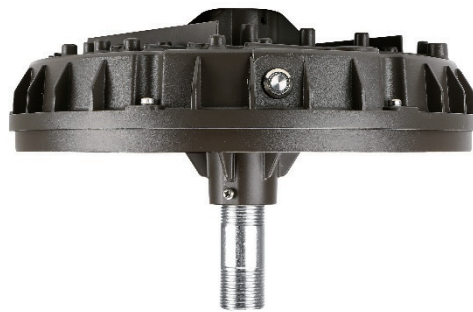

Emergency Box
Emergency battery pack would provide the necessary brightness in emergency situations.
Applicable ambient temperature is 10°C (50°F) to 40°C (104°F).

ORDERING GUIDE

Example: MHB04175W27V50KD

Fixture Type	Wattage	Voltage	CCT	Finish	Sensor (Option)	Backup Battery (Option)	Internal Code
☐	☐	☐	☐	☐	☐	☐	☐
HB High Bay	135 135W 175 175W 200 200W	27V 120-277V 48V 347-480V	40K 4000K 50K 5000K	D Dark Bronze B Black W White	M With Sensor Blank Without Sensor	B Emergency Battery Blank Without Emergency Battery	Blank Alphanumeric

DLC Model NO

SYSTEM WATTS	VOLTAGE	CCT	LED NO.	DLC NO.	DLC Classification
135W	120-277V	4000K	3030	MHB04135W27V40K[D,B,W][Blank,M][Blank,B][0-9,A-Z,a-z,Blank]	Premium
		5000K	3030	MHB04135W27V50K[D,B,W][Blank,M][Blank,B][0-9,A-Z,a-z,Blank]	Premium
	347-480V	4000K	3030	MHB04135W48V40K[D,B,W][Blank,M][Blank,B][0-9,A-Z,a-z,Blank]	Premium
		5000K	3030	MHB04135W48V50K[D,B,W][Blank,M][Blank,B][0-9,A-Z,a-z,Blank]	Premium
175W	120-277V	4000K	3030	MHB04175W27V40K[D,B,W][Blank,M][Blank,B][0-9,A-Z,a-z,Blank]	Premium
		5000K	3030	MHB04175W27V50K[D,B,W][Blank,M][Blank,B][0-9,A-Z,a-z,Blank]	Premium
	347-480V	4000K	3030	MHB04175W48V40K[D,B,W][Blank,M][Blank,B][0-9,A-Z,a-z,Blank]	Premium
		5000K	3030	MHB04175W48V50K[D,B,W][Blank,M][Blank,B][0-9,A-Z,a-z,Blank]	Premium
200W	120-277V	4000K	3030	MHB04200W27V40K[D,B,W][Blank,M][Blank,B][0-9,A-Z,a-z,Blank]	Premium
		5000K	3030	MHB04200W27V50K[D,B,W][Blank,M][Blank,B][0-9,A-Z,a-z,Blank]	Premium
	347/480V	4000K	3030	MHB04200W48V40K[D,B,W][Blank,M][Blank,B][0-9,A-Z,a-z,Blank]	Premium
		5000K	3030	MHB04200W48V50K[D,B,W][Blank,M][Blank,B][0-9,A-Z,a-z,Blank]	Premium

5 FIVE YEARS WARRANTY

340 Marshall Avenue #103, Aurora Il. 60506 | Telephone 630.486.1070 | Fax 630.486.1034

Email: info@fudakinlighting.com | www.fudakinlighting.com