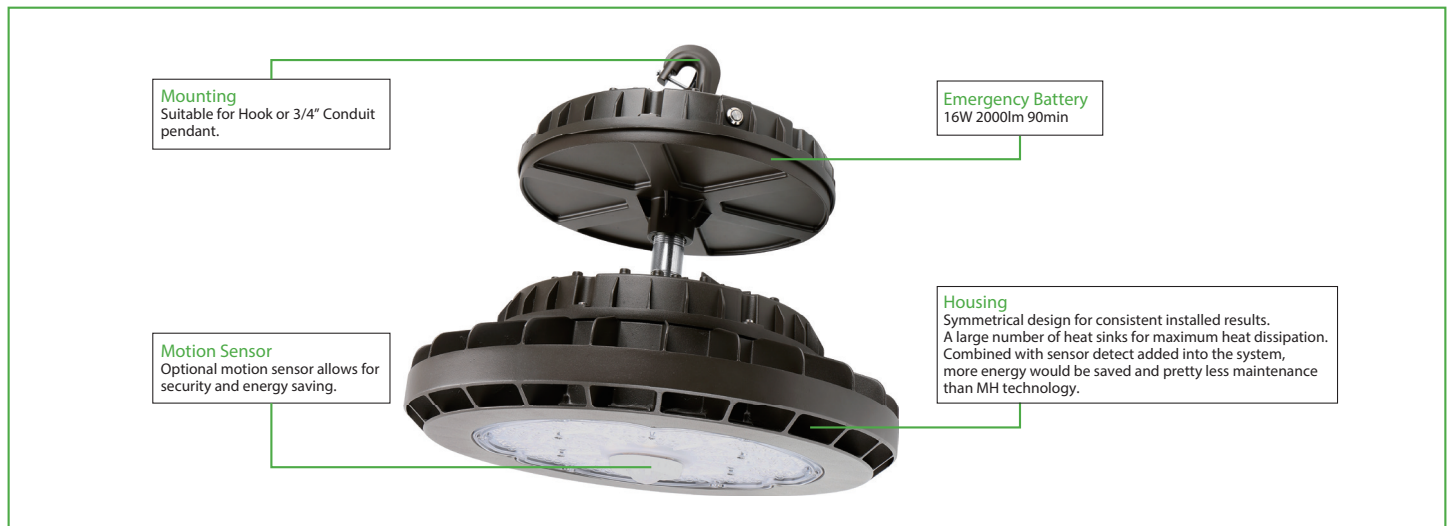

## LED HIGH BAY (FH1B04)

### Features

- Efficacy higher than 146lm/w, designed to replace 250W, 320W and 400W HID while consumes 135W, 175W and 200W.
- 120 degree lens guarantees light intensity and light uniformity.
- Hook(default included) or Conduit pendant way for different applications.
- Optional motion sensor can be offered for maximizing energy savings.
- Optional emergency function for emergency needs.
- Superior colour rendition index compared to HPS.
- Operating temperature is -40°C to 55°C (-40°F to 131°F).
- Resistant to shock and vibration.
- UL/cUL wet location and DLC qualified.