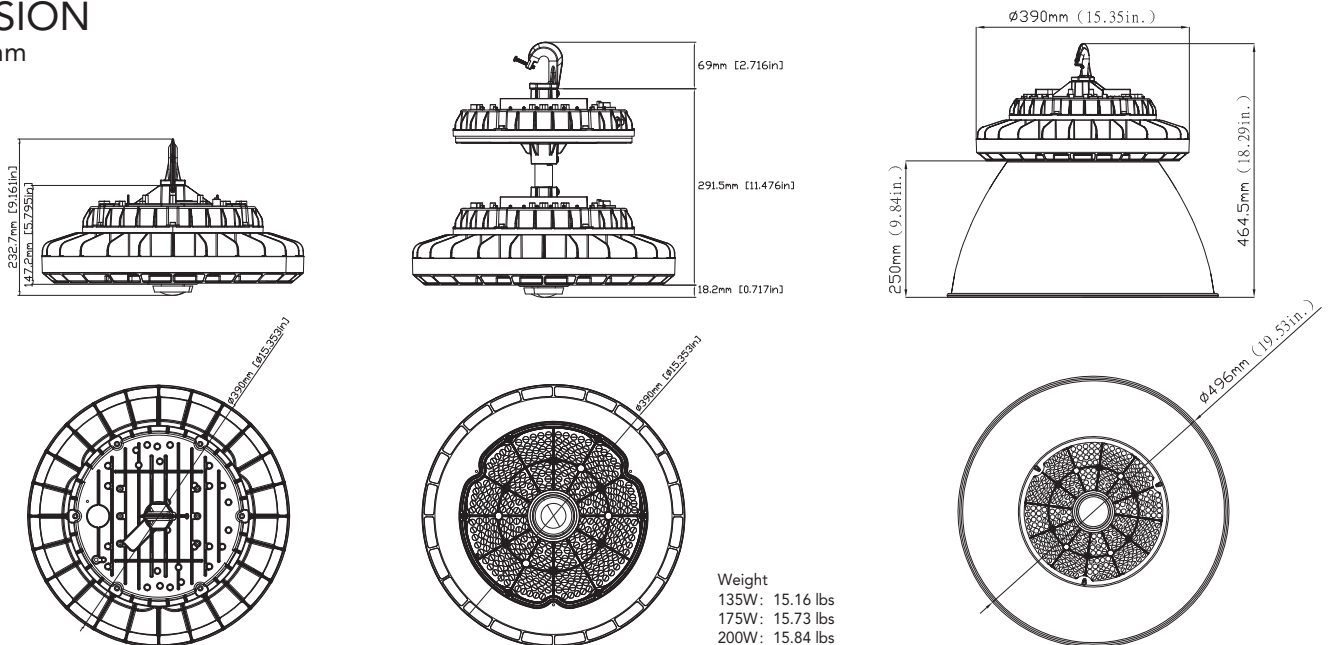

# DIMENSION

unit: inch/mm

Weight  
 135W: 10.39 lbs  
 175W: 10.86 lbs  
 200W: 10.87 lbs

Weight  
 135W: 15.16 lbs  
 175W: 15.73 lbs  
 200W: 15.84 lbs