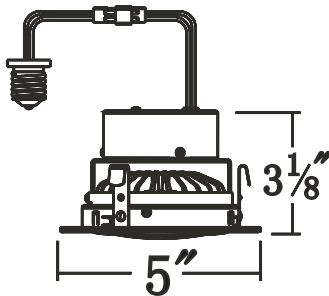

5 FIVE YEARS WARRANTY

DOWN LIGHTS

4",5"/6" LED Retrofit - Gimbal

Product Parameter

Model	Watt	Input Voltage	Size	CCT	Light Output	CRI	Beam Angle	Finish & Color	Dimmable
FDK-DLG-27-04-08-XXK-D	8	AC100-277VAC	4 Inch	2700K 3000K	≅ 650 LM	≧ 80	120°	Powder Coating - White	Yes - Triac
FDK-DLG-27-06-12-XXK-D	12		6 Inch	4000K 5000K	≅ 1200 LM				

Product Ordering code

FDK-DLG-YY- - -XXK-D

Product Series	Input Voltage	Size	Watt	CCT	Dimmable
DLG - Down Light Gimbal	12 - AC120VAC	04 - 4 Inch	08 - 8W	27K - 2700 K 30K - 3000 K 40K - 4000 K 50K - 5000 K	D - Dimmable
	27 - AC100 - 277VAC	06 - 5 or 6 Inch	12 - 12W		

Outline Drawing & Overall Size

FDK-DLG-27-04-08-XXK-D

FDK-DLG-27-06-12-XXK-D

5 FIVE YEARS WARRANTY