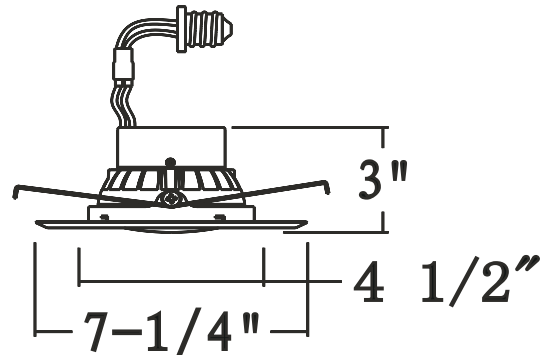

5 FIVE YEARS WARRANTY

DOWN LIGHTS

4",5"/6" LED Retrofit - Gimbal

Product Parameter

Model	Watt	Input Voltage	Size	CCT	Light Output	CRI	Beam Angle	Finish & Color	Dimmable
FDK-DLG-27-04-08-XXK-D	8	AC100-277VAC	4 Inch	2700K 3000K	≅ 650 LM	≧ 80	120°	Powder Coating - White	Yes - Triac
FDK-DLG-27-06-12-XXK-D	12		6 Inch	4000K 5000K	≅ 1200 LM				

Product Ordering code

FDK-DLG-YY- - -XXK-D

Product Series	Input Voltage	Size	Watt	CCT	Dimmable
DLG - Down Light Gimbal	12 - AC120VAC	04 - 4 Inch	08 - 8W	27K - 2700 K 30K - 3000 K 40K - 4000 K 50K - 5000 K	D - Dimmable
	27 - AC100 - 277VAC	06 - 5 or 6 Inch	12 - 12W		

Outline Drawing & Overall Size

FDK-DLG-27-04-08-XXK-D

FDK-DLG-27-06-12-XXK-D

5 FIVE YEARS WARRANTY