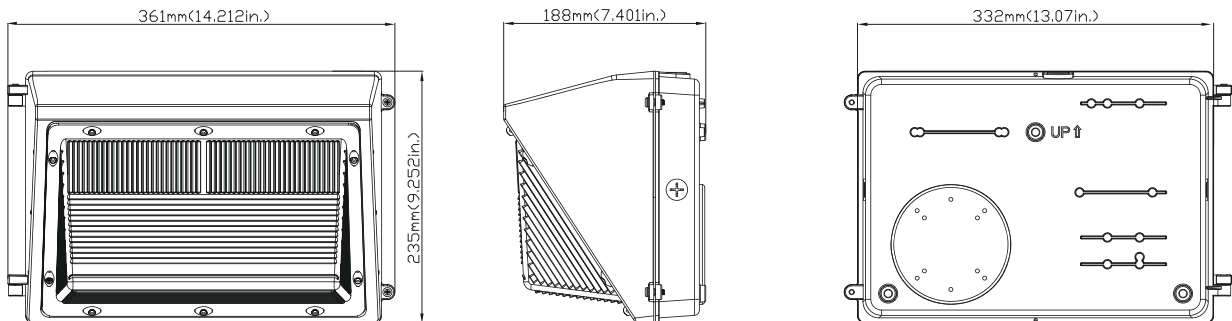

Outline Drawing & Overall Size