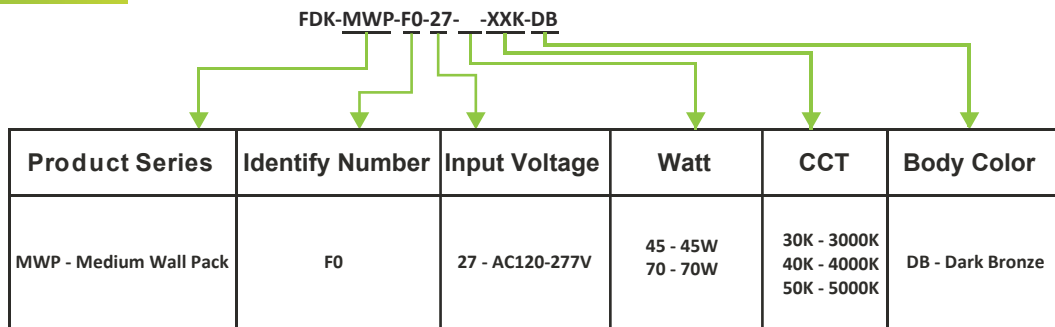

5 FIVE YEARS WARRANTY

WALL PACKS

LED Medium Wall Pack Light

Product Parameter

Model	Watt	Input Voltage	Size	CCT	Light Output	CRI	Beam Angle	Warranty	Material
FDK-MWP-F0-2745XXKDB	45	AC120-277V	/	3000 K	≥ 4950 LM	≥ 80	120°	5 Years	Aluminum
FDK-MWP-F0-2770XXKDB	70			4000 K	≥ 7700 LM				

Product Ordering code

Outline Drawing & Overall Size

5 FIVE YEARS WARRANTY