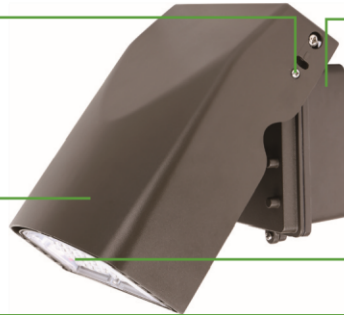

DESCRIPTION

Slim wall pack is available in four watts for a variety of applications including building perimeter, entrances, stairways and security lighting. MWP10 series of luminaires provides a low-profile architectural style with the power of bright, energy efficient LEDs. It has a rugged aluminum construction with multi-mount capabilities. 0° to +90° tilt adjustments. For a building that has a modern or futuristic look

SPECIFICATION FEATURES

Construction

- Sealed die-casting profile for outdoor applications.
- Suitable for applications requiring 3G testing prescribed by ANSI C136.31.

Optics

- Light engines are available in standard 3000K/4000 K and 5000 K (70 CRI) configurations.
- Scalable Lumen Packages from 3,500 to 10,500 Lumens.
- Tempered UV coated flat lens provide outstanding performance, uniformity and glare control.

Electrical

- Standard drivers feature electronic universal voltage (120-277V 50/60Hz) operation.
- Greater than 0.9 power factor, less than 20% harmonic distortion, and is suitable for operation in -40°C to 40°C ambient environments.

Lifespan

- Estimated 50,000-hour LED lifespan based on IES LM-80 results and TM-21 calculations.

Warranty

- Five-year warranty.

Applications

- Security, pathway and perimeter lighting, Building entryways and walkways.

DIMENSIONS

unit: mm/inch

Mounting

0° to +90° tilt adjustments, To meet the needs of customers with different lighting angles.

Housing

Suitable for both indoor and outdoor application, also suitable for J-BOX mounting and surface mounting.

Photocell

Optional for photocell, and allows for security and energy saving.

Lens

Polycarbonate optical lens with UV stabilizers do not exhibit yellowing and deformation.