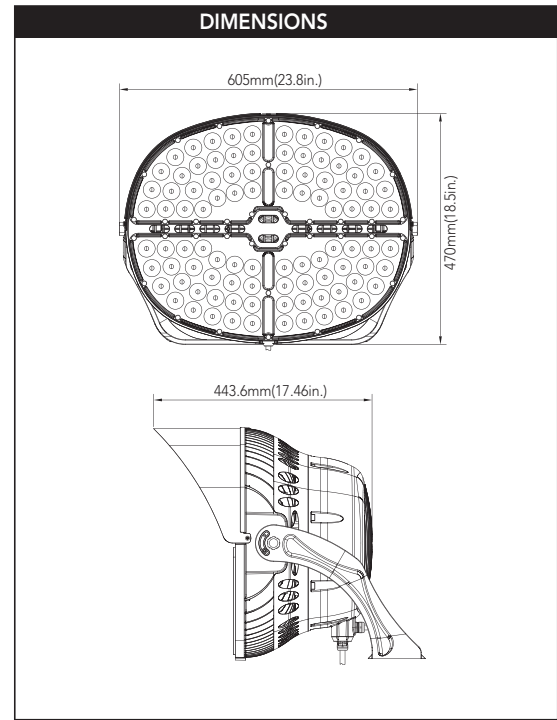

PERFORMANCE DATA

SYSTEM WATTS	VOLTAGE	NEMA	EPA	CRI	LUMENS (4000K)	LPW (4000K)	LUMENS (5000K)	LPW (5000K)
500W	120-277V/347-480V	4Hx4V	1.2413	70	71000lm	142 lm/W	71500lm	143 lm/W
650W	277-480V	4Hx4V	1.2413	70	91500lm	140 lm/W	92000lm	142 lm/W
805W	277-480V	4Hx4V	1.2413	70	113000lm	140 lm/W	115000lm	143 lm/W