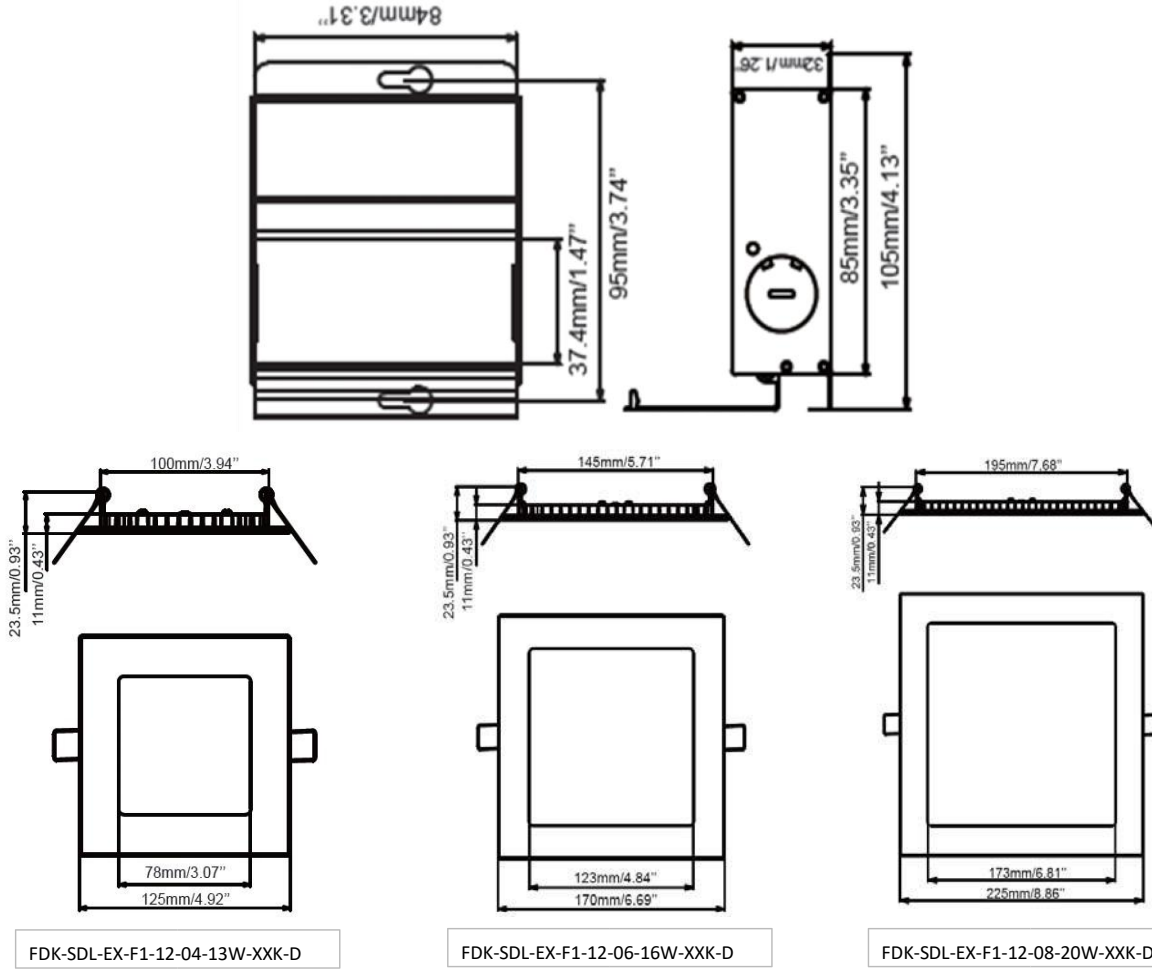

1. CCT Range complies to ANSI C78.377-2008.

2. Rated life is based on 70% lumen maintenance, and engineering testing and probability analysis.

Diameter

Dimensions

Model

MOL

FDK-SDL-EX-F1-12-04-13W-XXK-D 0.93"
FDK-SDL-EX-F1-12-08-20W-XXK-D

4.92" FDK-SDL-EX-F1-12-06-16W-XXK-D
0.93" 8.86"

0.93" 6.69"

5 FIVE YEARS WARRANTY