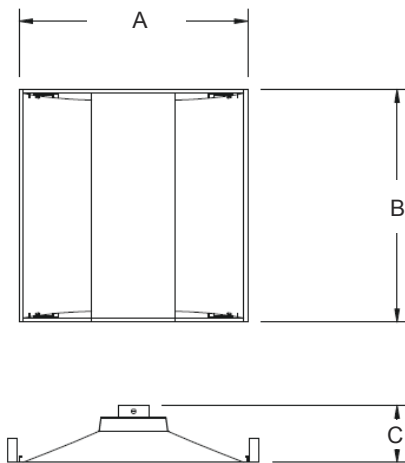

Outline Drawing & Overall Size

Model	A	B	C
FDK-RT-22-27-40-XXK	603mm/23.74"	603mm/23.74"	138mm/5.43"
FDK-RT-24-27-60-XXK	603mm/23.74"	1213mm/47.76"	138mm/5.43"
FDK-RT-24-27-70-XXK	603mm/23.74"	1213mm/47.76"	138mm/5.43"