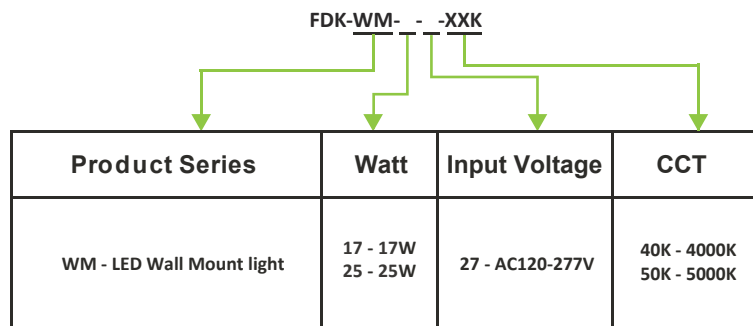

WALL MOUNT

20W & 25W LED Wall Mount Lights

Product Parameter

Model	Watt	Input Voltage	Size	CCT	Light Output	CRI	Beam Angle	Warranty	Material
FDK-WM-17W-27-XXX	17	AC120-277V	/	4000 K	≥ 1700 LM	≥ 80	120°	5 Years	Aluminum
FDK-WM-25W-27-XXX	25			5000 K	≥ 2600 LM				

Product Ordering code