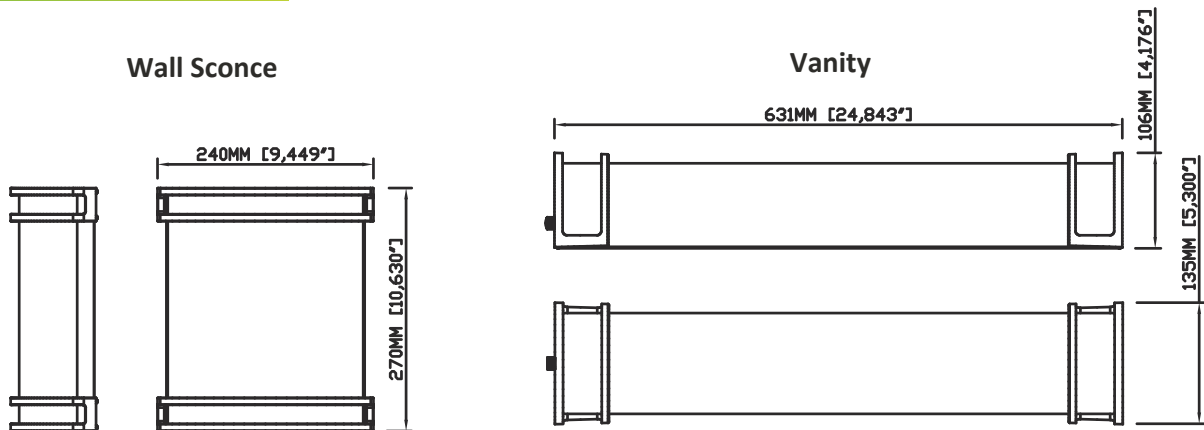

Outline Drawing & Overall Size

Packing Information

Model	Single Product Weight (KG)	Plastic Bag or Blister			Inner Box			Carton Box			Remark
		Size(MM)	Product Qty. (PCS)	Weight (KG)	Size(MM)	Product Qty. (PCS)	Weight (KG)	Size(MM)	Inner Packing Qty.(PCS)	Weight (KG)	
FDK-WSL-15-XXK-YY-D	1.4	/	/	/	280X135X310	1	1.6	575X425X310	6	11.4	Inner Box Used
FDK-VNL-20-XXK-YY-D	2.2	/	/	/	170X145X685	1	2.35	700X355X455	6	15.2	Inner Box Used