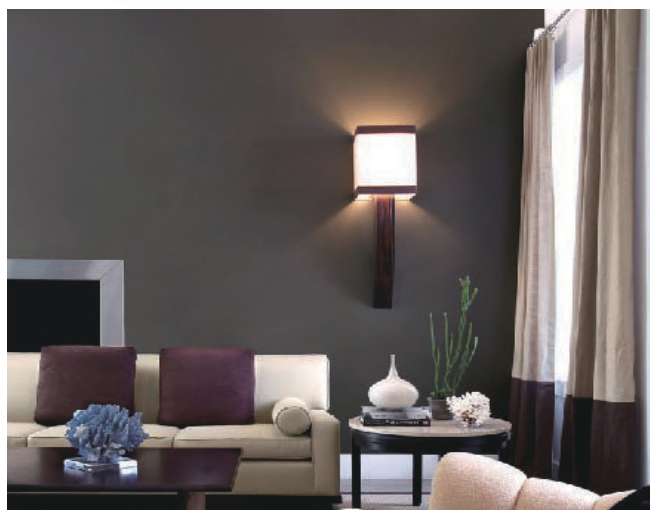

WALL MOUNT FIXTURE

15W Wall Sconce & 20W Vanity Light

Beautifully designed, elegant and a great addition to any décor. FUDAKIN Vanity Lights & Wall Sconces will compliment any designer look. Available in 15W - Wall Sconce and 20W - Vanity, these fixtures can replace any existing indoor accent lighting, creating tremendous energy savings, at an extremely affordable price.

● Features

- Outstanding optical design providing efficient light source
- Brush nickel (stainless steel) accented trim finish
- Designed to provide a more subtle, ambient light source
- Life span of more than 50,000 hours
- Suitable for damp location
- Attractive styling and durability
- Wide Input voltage, AC100-277V
- Available from 15W - Wall Sconce and 20W - Vanity
- High-efficiency constant current driver
- ETL/CETL and ES certified
- Contains no mercury

5 FIVE YEARS WARRANTY

WALL MOUNT FIXTURE

15W Wall Sconce & 20W Vanity Light

Product Parameter

Model	Watt	Input Voltage	CCT	Light Output	CRI	Beam Angle	Warranty	Dimmable
FDK-WSL-15-XXK-YY-D	15	AC120-277V	2700 K 3000 K 4000 K 5000 K	≥ 1200 LM	≥ 80	120°	3 Years	Yes
FDK-VNL-20-XXK-YY-D	20		≥ 1600 LM					