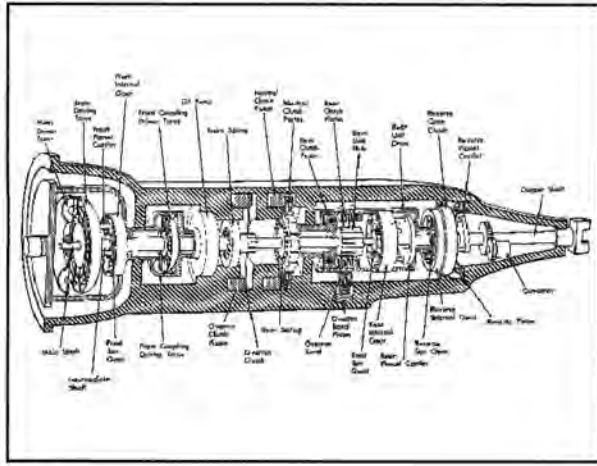

TRANSMISSION

OVERHAUL KIT W/STEELS

4.005J	46-50 All.....	547.80
4.005K	51-55 All.....	547.80
4.005H	56-64 All With Hydra-Matic	514.16
4.005A	64 All With Turbo Hydramatic	139.00
4.005B	65-71 All Ex Eld.....	139.95
4.005C	67-78 Eldorado	139.95