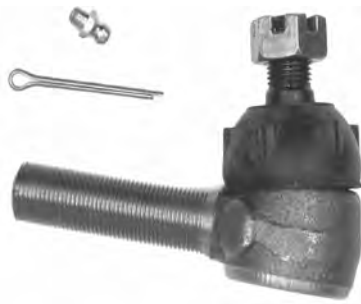

OUTER TIE ROD END

6.233J	41-56 All.....	39.95
6.233K	57 After V.I.N. 23831	39.95
6.233L	58 All	39.95
6.233A	59-60 All Ex 75 - With 11/16" Threaded End	39.95
6.233B	59-60 All Ex 75 - With 3/4" Threaded End	99.95
6.233C	61-62 All.....	29.95
6.233D	63-66 All.....	27.84
6.233D	67 All Ex Eld	27.84
6.233E	67-70 Eldorado	99.95
6.233F	69-70 Eld W/#407144 Or #407145 Cast On Knuckle Support.....	37.64
6.233D	68-69 All Ex Eld.....	27.84
6.233G	70-76 All Ex Eld, Sev.....	39.95