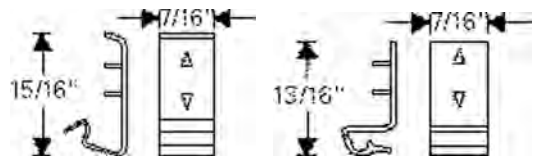

SIDE WINDOW CHANNEL RETAINING CLIP

20.335A	39-50 Various Models	2.60
20.335B	39-50 Various Models	2.60