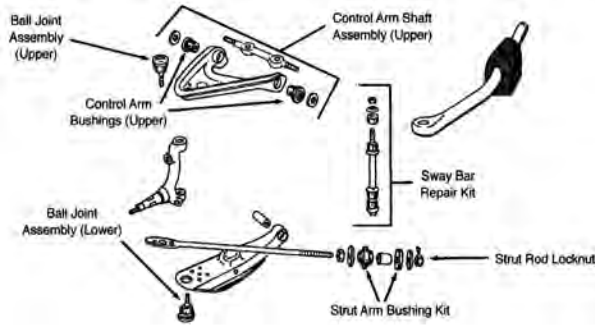

SUSPENSION & STEERING

FRONT-END REBUILD KITS:

- KING PIN SET (49-56)
- PAIR OF UPPER BALL JOINTS (57-85)
- PAIR OF LOWER BALL JOINTS (57-85)
- UPPER CONTROL ARM BUSHING SET (49-60 Include Shafts)
- LOWER CONTROL ARM BUSHING SET (49-60 Include Shafts)
- STABILIZER BAR END KIT
- STABILIZER BAR BUSHING KIT

6.170W	49 All	819.95
6.170X	50-53 All	749.95
6.170Y	54-55 All	749.95
6.170Z	55-56 All	749.95
6.170AA	57-60 All	769.95
6.170AB	61-64 All W/1 1/2" Upper Bushings	369.95
6.170AC	61-64 All W/1 7/16" Upper Bushings	299.95
6.170AD	65-66 All W/1 1/2" Upper Bushings	349.95
6.170AE	65-66 All W/1 7/16" Upper Bushings	339.95
6.170AF	67-68 All Ex Eldo W/1 1/2" Upper Bushings	349.95
6.170AG	67-68 All Ex Eldo W/1 7/16" Upper Bushings	339.95
6.170AH	67-68 All Eldorado	489.95
6.170AJ	69 All Ex Eldorado	339.95
6.170AK	69-70 All Eldorado W/O 407144 Or 407145 Cast On Knuckle Support	489.95
6.170AL	69-70 All Eldorado W/407144 Or 407145 Cast On Knuckle Support	489.95
6.170H	70-76 All Ex Eld, Sev - Includes Strut Rod Kit	339.95