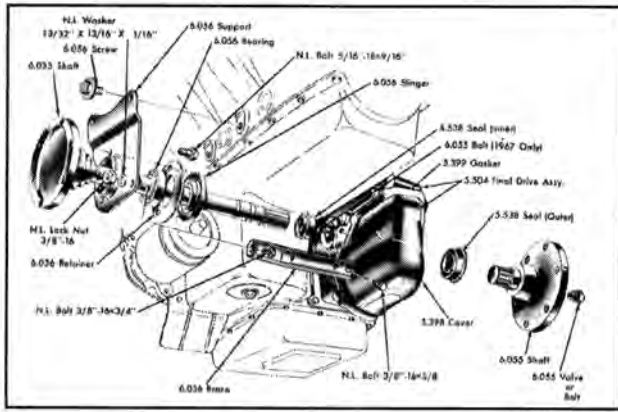

FRONT WHEEL DRIVE

FRONT WHEEL BEARING - SEALED

- 6.313J 67-68 Eldorado 279.95
- 6.313C 69-78 Eldorado 169.69