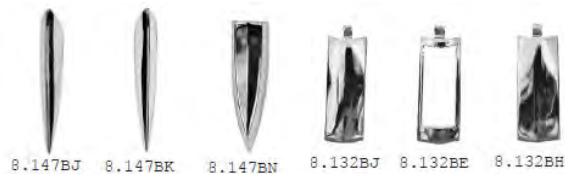

TOP OF FENDER MOLDING AND TURN SIGNAL

BEZEL

8.147BJ	61 Left Turn Signal Bezel	64.84
8.147BK	61 Right Turn Signal Bezel	64.84
8.132AR	59 Front Fender Spear - Per Pair	349.90