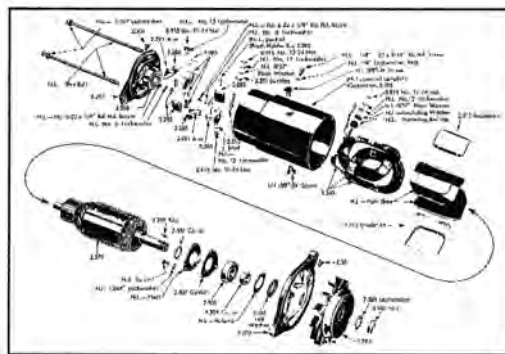

GM MARK OF EXCELLENCE

120A	67-85 All	6.00
2.697AG1	58 All Ex Eld, Brm - 2 Per Car - W/Guide.....	49.95

Ask our Experts:
M-F 9am - 7pm EST
Sat 9am - 1pm EST
Web: usapartssupply.com

USA Parts Supply

**We Accept PayPal and All
Major Credit Cards**

ELECTRICAL - CHARGING & STARTING

GENERATOR - FACTORY REBUILT

2.275FR	49-52 All	289.95
	Core Deposit.....	150.00
2.275GR	53-56 All	289.95
	Core Deposit.....	150.00
2.275ER	57-62 All	289.95
	Core Deposit.....	150.00