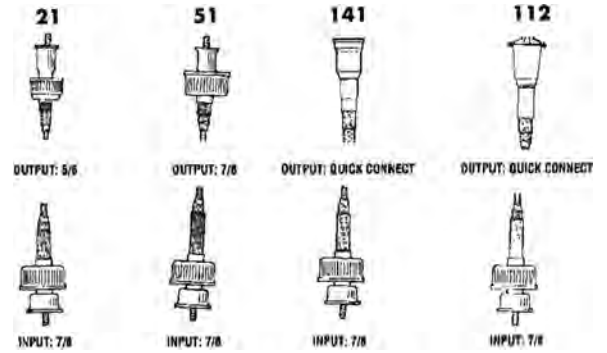

SPEEDOMETER CABLE

4.342A* Style 21 .....42.95
4.342B* Style 112 .....69.99
4.342C* Style 51 .....93.99
4.342D* Style 141 .....79.99

*-SPEEDOMETER CABLE END AND LENGTHS

VARY, EVEN WITHIN THE SAME MODEL YEAR PLEASE STATE YEAR & MODEL OF CAR, CABLE END STYLE, AND LENGTH WHEN ORDERING

SPEEDOMETER-FACTORY REBUILT

9.761* 49-85 All - Exchange Only ..... CALL

CRUISE CONTROL TRANSDUCERS

3.885A 70-76 All 179.00
Core Deposit 100.00

SHIFTER LINKAGE BUSHING

21.290A 41-53 All W/Standard Trans-4 Per Car 7.90
21.290B 54-55 All W/Hydramatic Trans-1 Per Car 7.90

WE HAVE A COMPLETE LINE OF TRANSMISSION PARTS. IF THERE IS SOMETHING YOU NEED, PLEASE CALL

Body & Trim

PRE 1949 MODELS

8.055ET 41-42 Hood Letters 129.95
6.514AS 41 Horn Ring 159.95

1949 MODELS

5.871AJ Hub Cap Crest 89.95
12.182AKR "Fleetwood" Trunk Script 99.95
8.147W "Cadillac" Fender Script 119.95

1950 MODELS

5.871AJ Hub Cap Crest 89.95
12.182AKR "Fleetwood" Trunk Script 99.95
8.147W "Cadillac" Fender Script 119.95

1951 MODELS

5.871AJ Hub Cap Crest 89.95
12.182CP Trunk Crest Bezel 79.95
8.147W "Cadillac" Fender Script 119.95
12.812W "Coupe de Ville" Roof Script 99.95
10.254R Dash Emblem 49.95

1952 MODELS

5.871AJ Hub Cap Crest 89.95
8.055AH Hood Crest Bezel ..... CALL
8.055EA Hood Crest - Plastic Insert ..... CALL
8.055AQ Trunk Crest Bezel ..... CALL
12.182DS Trunk Crest - Plastic Insert ..... CALL
8.147W "Cadillac" Fender Script 119.95
12.812W "Coupe de Ville" Roof Script 99.95
10.254R Dash Emblem 49.95

1953 MODELS

8.055AJ Hood Crest Bezel ..... CALL
8.055EB Hood Crest Plastic Insert ..... CALL
8.055AS Trunk Crest Bezel ..... CALL
12.182DT Trunk Crest Plastic Insert ..... CALL
10.254N "Cadillac" Dash Emblem 109.95
12.812W "Coupe de Ville" Roof Script 99.95
8.147T1 "Cadillac" Fender Script 159.95