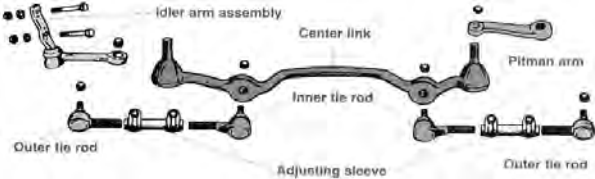

6.170W	49 All	819.95
6.170X	50-53 All	749.95
6.170Y	54-55 All	749.95
6.170Z	55-56 All	749.95
6.170AA	57-60 All	769.95
6.170AB	61-64 All W/1 1/2" Upper Bushings	369.95
6.170AC	61-64 All W/1 7/16" Upper Bushings	299.95
6.170AD	65-66 All W/1 1/2" Upper Bushings	349.95
6.170AE	65-66 All W/1 7/16" Upper Bushings	339.95
6.170AF	67-68 All Ex Eldo W/1 1/2" Upper Bushings	349.95
6.170AG	67-68 All Ex Eldo W/1 7/16" Upper Bushings	339.95
6.170AH	67-68 All Eldorado	489.95
6.170AJ	69 All Ex Eldorado	339.95
6.170AK	69-70 All Eldorado W/O 407144 Or 407145 Cast On Knuckle Support	489.95
6.170AL	69-70 All Eldorado W/407144 Or 407145 Cast On Knuckle Support	489.95
6.170H	70-76 All Ex Eld, Sev - Includes Strut Rod Kit	339.95