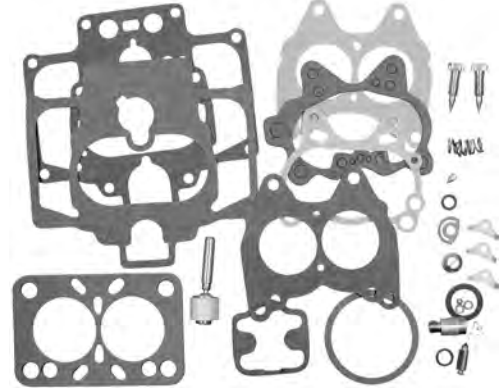

CARBURETOR REBUILDING KIT

3.726R	49 All Rochester	49.95
3.726F	50-51 All Carter	49.95
3.726S	51 All Rochester	49.95
3.726T	52-53 All Rochester	59.95
3.726G	52-56 All Carter	59.95
3.726V	54-55 All Rochester	59.36
3.726L	55 All W/Dual Carbs - Both Carbs	157.83
3.726Q	56 All W/Single Carb W/Rochester 4 Bbl.	59.36
3.726P	56-57 All W/Dual Carbs - Both Carbs	160.53
3.726A	57-66 All Carter	59.37
3.726H	58-60 All W/Tri-Power - Center	39.39
3.726M	58 All W/Tri-Power - All three Carbs	173.93
3.726N	59-60 All W/Tri-Power - All three Carbs	168.80
3.726C	67-69 All Rochester	39.57
3.726D	70-74 All Rochester	39.95

CARBURETOR FLOATS

3.745A	57-66 All Carter	13.13
3.745E	58-60 All W/Tri-Power Center	15.38
3.745C	67-74 All Rochester	27.06

CARBURETOR NEEDLE AND SEAT

3.814A	67-74 All	22.20

CHOKE AND CARBURETOR CLEANER

P320	16 Oz. Can	2.95

***Make Us Your
Cadillac
Headquarters!***