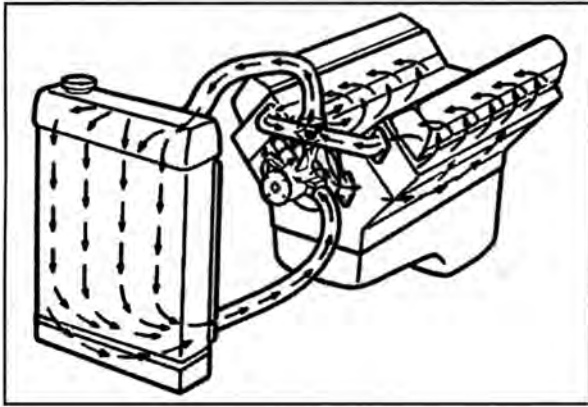

COOLING

RADIATOR EXTRA HEAVY DUTY 4 ROW - FACTORY REBUILT

1.219AA	49-56 All	599.99
	Core Deposit	150.00
1.219AB	57 All	599.99
	Core Deposit	150.00
1.219AC	58 All	599.99
	Core Deposit	150.00
1.219KR	59-60 All	599.99
	Core Deposit	150.00

RADIATOR EXTRA HEAVY DUTY 4 ROW - NEW

1.219BN	41-48 All	599.95
1.219BP	49-56 All	499.95
1.219L	61-62 All	499.99
1.219M	63-64 All	499.99
1.219N	65 All Ex 75	599.95
1.219M	65 Limousine	499.99
1.219P	66 All	599.95
1.219P	67 All Ex Eldorado	599.95
1.219Q	67 Eldorado	599.95
1.219R	68 All	599.95
1.219S	69 All	599.95
1.219T	70-74 All	599.95

RADIATOR OVERFLOW HOSE

1.240A	49-68 5/16" - Per Foot	1.64
1.240B	69-85 3/8" - Per Foot	1.62

RADIATOR DRAIN COCK

1.230A	46-85 All - Straight	4.45
1.230B	46-85 All - 90 Degree	14.95

RUBBER RADIATOR MOUNT

20.360A	61-64 All	24.00

HEATER AND DEFROSTER CORE - FACTORY

REBUILT

8.854QR	49 All - Behind Dash	299.95
	Core Deposit	150.00
8.854RR	50-52 All - Behind Dash	299.95
	Core Deposit	150.00
8.854SR	53 All - Behind Dash	299.95
	Core Deposit	150.00
8.854TR	54-56 All - Behind Dash	299.95
	Core Deposit	150.00
8.854VR	57-58 All	299.95
	Core Deposit	150.00
8.854AR	59-62 All - Dash Unit	299.95
	Core Deposit	150.00
8.854Z	66 All Ex 75 - W/O A.C.	199.45
	Core Deposit	100.00
8.854L	69-70 All Ex 75 - W/AC	199.95
	Core Deposit	100.00