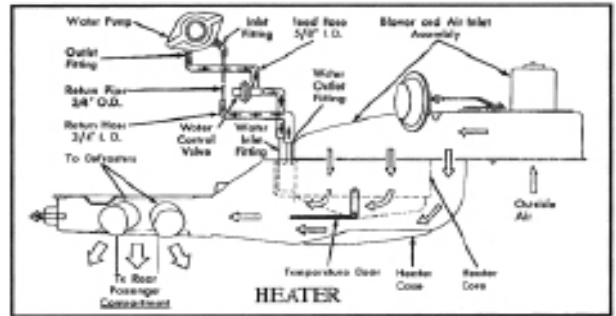

HEATER/AIR CONDITIONING CONTROL CABLES

P9.787C	68-72 All - 52" W/Knob - Vent	39.95
P9.787D	68-72 All - 15" W/Knob - Vent	37.95
P9.787M	62 All W/AC - Heater/AC Controls	32.95
P9.787L	64 All W/AC - Heater/AC Controls	49.95
P9.787K	64 All W/O AC - Heater Controls	30.95
P9.787J	66-67 All W/AC - Heater/AC Controls	29.95
P9.787H	66-67 All W/O AC - Heater Controls	47.95
P9.787E	68 All W/AC - Heater/AC Controls	29.95
P9.787G	69-70 W/AC - Heater/AC Controls	29.95
P9.787F	69-70 All W/O AC - Heater Controls	38.95
P9.787N	71 All W/O AC - Heater Controls	38.95
P9.787A	61-76 All Not Listed	CALL