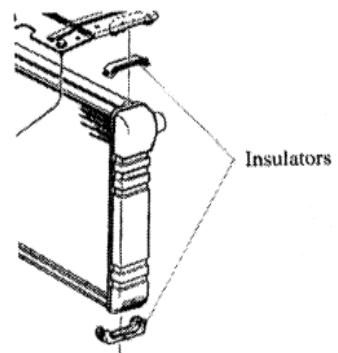

RADIATOR SUPPORT INSULATOR

P21.500A	64-67 All - 3 Piece W/Brackets.....	36.95
P21.500C	64-67 All - 3 Piece Rubber Only.....	19.95
P21.500B	69-72 All	14.95