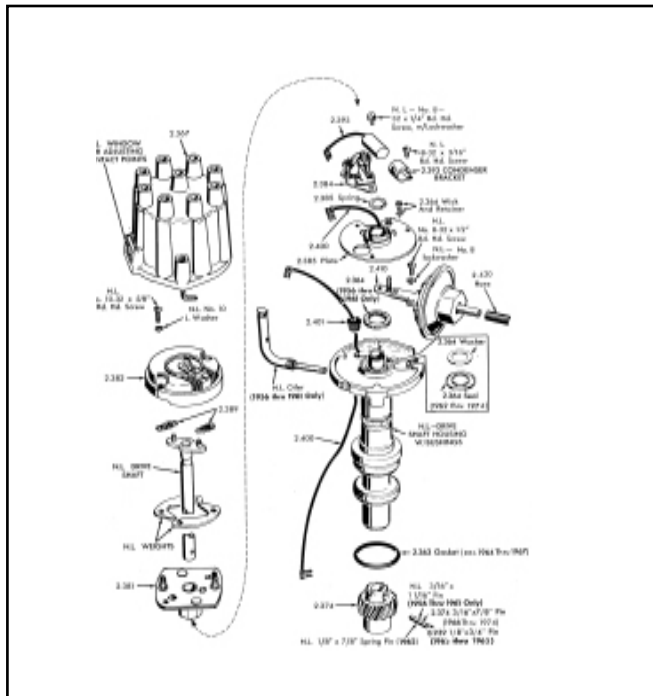

ELECTRICAL - IGNITION

**DISTRIBUTOR WITH VACUUM ADVANCE -
FACTORY REBUILT**

P2.361A	63-67 All W/326, 389 8 Cyl Engine.....	79.95
P2.361C	64-65 All W/6 Cyl Engine.....	79.95
P2.361B	66-69 All W/230, 250 6 Cyl Engine.....	79.95
P2.361D	67-69 All W/428 8 Cyl Engine.....	79.95
P2.361K	67-71 All W/400 8 Cyl Engine, Single Vacuum.....	79.95
P2.361E	72-73 All W/400 8 Cyl Engine, Single Vacuum.....	79.95
P2.361L	72-73 All W/400 8 Cyl Engine, Unitized Ignition.....	79.95
P2.361F	68-74 All W/350 8 Cyl Engine.....	79.95
P2.361G	70-74 All W/455 8 Cyl Engine.....	79.95
P2.361H	75-76 All W/350, 455 8 Cyl Engine.....	199.95

DISTRIBUTOR VACUUM CONTROL

P2.410J	65-66 All W/8 Cyl.....	12.50
P2.410K	66-67 All W/6 Cyl.....	17.95
P2.410L	68-72 All W/6 Cyl.....	19.95
P2.410P	68 All W/350 2 Bbl.....	12.50
P2.410Q	69 All W/8 Cyl 4 Bbl.....	12.50
P2.410R	69 All W/350, 455 2 Bbl.....	13.13
P2.410S	69 All W/400 2 Bbl.....	17.95
P2.410T	70 All W/455 Engine.....	13.13
P2.410B	70 All W/350 Engine.....	13.13
P2.410C	71-72 All W/455 Ex O.A.I.....	13.13
P2.410D	71-72 All Ex 455 Engine.....	17.95
P2.410A	73 All W/350 Manual Trans.....	17.95
P2.410E	73-74 All W/455 W/O H.E.I. W/Auto Trans.....	17.95
P2.410F	73-74 All W/350 W/Auto Trans.....	17.95
P2.410M	73-74 All W/6 Cyl.....	17.95
P2.410N	75 All W/6 Cyl.....	18.85
P2.410G	75 All W/455.....	58.79
P2.410H	75 All W/350.....	58.79