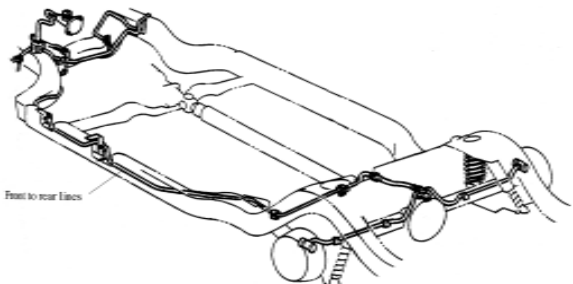

FRONT BRAKE LINE SETS

P4.685CB	64-66 All W/6 Cyl, W/Std Drum - Steel	37.80
P4.685CC	64-66 All W/6 Cyl, W/Std Drum - Stainless	57.75
P4.685CD	64-66 All W/6 Cyl, W/Power Drum - Steel	37.80
P4.685CE	64-66 All W/6 Cyl, W/Power Drum - Stainless	57.75
P4.685FM	64-66 All W/8 Cyl, W/Std Drum - Steel	37.80
P4.685FN	64-66 All W/8 Cyl, W/Std Drum - Stainless	57.75
P4.685FP	64-66 All W/8 Cyl, W/Power Drum - Steel	37.80
P4.685FO	64-66 All W/8 Cyl, W/Power Drum - Stainless	57.75
P4.685CF	67 All W/Std Drum - Steel	72.45
P4.685CG	67 All W/Std Drum - Stainless	93.45
P4.685CH	67 All W/Power Drum - Steel	72.45
P4.685CJ	67 All W/Power Drum - Stainless	93.45
P4.685CK	67 All W/Power Disc - Steel	72.45
P4.685CL	67 All W/Power Disc - Stainless	93.45
P4.685CM	68-72 All W/Std Drum - Steel	98.18
P4.685CN	68-72 All W/Std Drum - Stainless	123.38
P4.685CP	68-72 All W/Power Drum - Steel	93.50
P4.685CQ	68-72 All W/Power Drum - Stainless	123.38
P4.685CR	68-69 All W/Power Disc - Steel	77.70
P4.685CS	68-69 All W/Power Disc - Stainless	103.95
P4.685CT	70 All W/Power Disc - Steel	77.70
P4.685CW	70 All W/Power Disc - Stainless	103.95
P4.685CV	71-72 All W/Power Disc - Steel	77.70
P4.685CX	71-72 All W/Power Disc - Stainless	103.95
P4.685CY	73-77 All W/Power Disc - Steel	91.88
P4.685CZ	73-77 All W/Power Disc - Stainless	112.88

FRONT TO REAR BRAKE LINE SETS

P4.685DA	64-65 All 2 Dr HT W/O Post - Steel	56.18
P4.685DB	64-65 All 2 Dr HT W/O Post - Stainless	82.43
P4.685DC	64-65 All Conv - Steel	56.18
P4.685DD	64-65 All Conv - Stainless	82.43
P4.685DE	66 All 2 Dr HT W/O Post - Steel	56.18
P4.685DF	66 All 2 Dr HT W/O Post - Stainless	82.43
P4.685DG	66 All Conv - Steel	56.18
P4.685DH	66 All Conv - Stainless	82.43
P4.685DJ	67 All 2 Dr HT W/O Post - Steel	56.18
P4.685DK	67 All 2 Dr HT W/O Post - Stainless	82.43
P4.685DL	67 Conv - Steel	56.18
P4.685DM	67 Conv - Stainless	82.43
P4.685DN	68-69 All 2 Dr HT W/O Post - Steel	56.18
P4.685DP	68-69 All 2 Dr HT W/O Post - Stainless	82.43
P4.685DQ	68-69 Conv - Steel	56.18
P4.685DR	68-69 Conv - Stainless	82.43
P4.685DV	70 All 2 Dr HT W/Disc - Steel	56.18
P4.685DW	70 All 2 Dr HT W/Disc - Stainless	82.43
P4.685DS	70 Conv W/Disc - Steel	56.18
P4.685DT	70 Conv W/Disc - Stainless	82.43
P4.685DX	70 All 2 Dr HT W/Drum - Steel	56.18
P4.685DY	70 All 2 Dr HT W/Drum - Stainless	82.43
P4.685DZ	71-72 All 2 Dr HT - Steel	56.18
P4.685EA	71-72 All 2 Dr HT - Stainless	82.43
P4.685EB	70 Conv W/Drum - Steel	56.18
P4.685EC	70 Conv W/Drum - Stainless	82.43
P4.685ED	71-72 Conv - Steel	56.18
P4.685EF	71-72 Conv - Stainless	82.43
P4.685EG	73-77 All - Steel	56.18
P4.685EH	73-77 All - Stainless	82.43