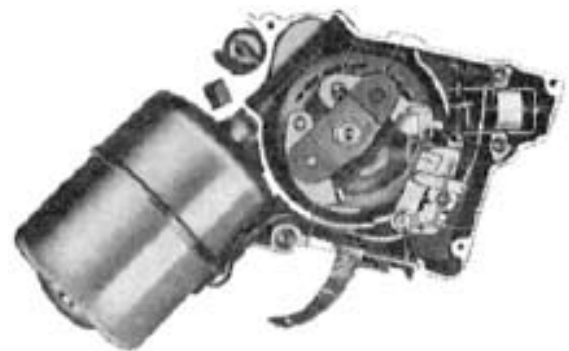

WINDSHIELD WIPER MOTOR - REBUILT

P10.150D	61-63 All - Exchange Only	279.95
P10.150M	64-67 All One Speed.....	137.50
P10.150P	64-67 All Two Speed W/3 Terminals.....	137.50
P10.150Q	64-67 All Two Speed W/4 Terminals.....	137.50
P10.150R	68-72 All W/Recessed Wipers	137.50
P10.150S	68-72 All W/O Recessed Wipers	137.50
P10.150AB	73 All - 1st Production	137.50
P10.150AC	73 All - 2nd Production.....	137.50
P10.150T	74-75 All	137.50

WIPER MOTOR MOUNTING BOLTS

P10.150AD	64-72 All - Set of 5.....	6.95