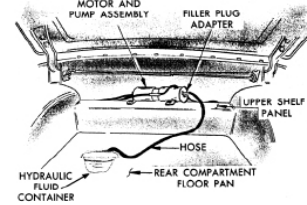

CONVERTIBLE TOP MOTOR BLEEDER SYSTEM

P14.485A	62-72 All	19.95