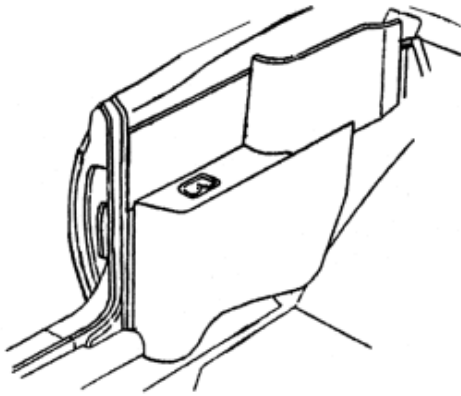

REAR ARMREST COVERS - PER PAIR

- P14.691E 62 Convertible..... 87.44
  Available in Black, Light Blue, Red, Saddle, and White
- P14.691D 63 Convertible..... 74.94
  Available in Black, Red, Dark Blue, and White
- P14.691A 64 Convertible..... 55.63
  Available in Black, Light Blue, Red, Saddle, Dark Aqua, Dark Blue, and White
- P14.691C 65-67 Convertible..... 55.63
  Available in Black, Light Blue, Parchment, Dark Aqua, Metallic Red, Blue, Gold, Pearl, Red, and Off White
- P14.691W 68-72 Coupe..... 55.63
  Available in Dark Aqua, Black, Blue, Dark Blue, Dark Met Green, Dark Green, Parchment, Pearl, Red, Saddle, White, Sandalwood, Dark Saddle, and Ivy Gold
- P14.691B 68-72 Convertible..... 55.63
  Available in Black, Light Blue, Bright Blue, Red, Gold, Dark Blue, Jade Green, Light Green, Dark Metallic Green, Parchment, Pearl, Saddle, Sandalwood, Dark Saddle, Ivy Gold, Tan, and "68" Blue