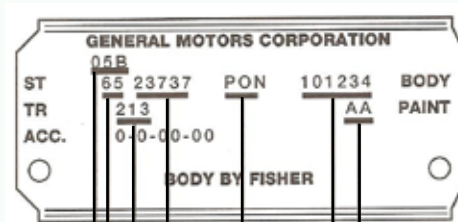

SAMPLE: BODY NUMBER PLATE

BUILT DATE: MAY 2ND WEEK ——— UPPER/LOWER PAINT: STARLIGHT BLACK
MODEL YEAR: 1965 ——— SEQUENCE NUMBER
TRIM: BLACK VINYL ——— ASSEMBLY PLANT: PONTIAC MI.
SERIES/ BODY STYLE: LE MANS 2 DOOR HARDTOP