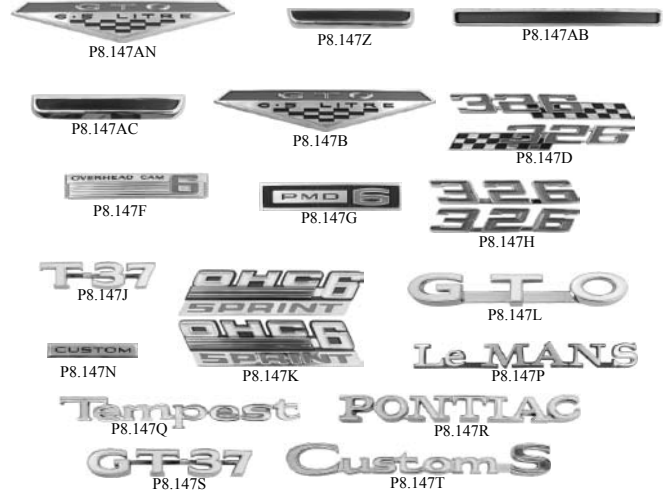

EMBLEMS & SCRIPT

GRILL EMBLEMS

P1.303O	64 All "PONTIAC"	28.95
P1.303F	64-66 All "GTO"	18.95
P1.303G	67 All "GTO"	18.95
P1.303L	67 All "PONTIAC" Letters on Header Panel	37.50
P1.303H	68-69 All "GTO"	23.95
P1.303J	70 All "GTO"	28.95
P1.303N	69 All Ex. "GTO"	23.95
P1.303K	72 All "GTO"	29.95

REAR QUARTER PANEL EMBLEMS

P12.116L	64 All LeMans - Louver - 18 Per Car	12.50
P12.116A	64-67 All "GTO"	17.95
P12.116M	67 All LeMans - Louver - Set of 3	89.95
P12.116B	67 All "LEMANS" Letters	39.95
P12.116C	65-66 All "LEMANS" Letters	49.95
P12.116D	65 All "TEMPEST" Letters	56.95
P12.116F	66 All "TEMPEST"	23.95
P12.116G	70 All "LEMANS"	23.95
P12.116H	71 All "LEMANS"	22.95
P12.116J	68-72 All "Sport" - Painted Edge	23.95
P12.116K	70 All "Sport" - Unpainted Edge	23.95

TRUNK EMBLEMS

P12.182W	63 Tempest 326 Emblem W/Flag	24.95
P12.182L	64-65 All Arrowhead Emblem	23.95
P12.182A	64-69 All "GTO"	18.95
P12.182M	65-69 All "Hurst Equipped"	27.95
P12.182B	66 All "PONTIAC" Letters	49.95
P12.182C	66 All "LEMANS"	37.95
P12.182D	67 All "LEMANS"	26.95
P12.182Y	68 All "PONTIAC" Letters	49.95
P12.182E	68-72 All "Sport"	22.95
P12.182K	69 All "PONTIAC" Letters	47.95
P12.182H	69 All "LEMANS"	23.95
P12.182F	70 All "LEMANS"	19.90
P12.182G	70-71 All "T-37"	20.95
P12.182J	70-71 All "GT-37"	20.95
P12.182X	73-75 All "6.5 Litre"	22.84

ROCKER PANEL EMBLEM

P8.304A	67 All "GTO 6.5 LITRE"	28.95
P8.304B	68-72 All "350" - Per Pair	50.35
P8.304C	70-72 All "400" - Per Pair	49.95
P8.304D	70-72 All "455" - Per Pair	50.35

FRONT ARROWHEAD EMBLEM

P1.303A	64 All	27.25
P1.303B	65 All	27.25
P1.303C	66-67 All	27.25
P1.303D	68 All W/Endura Bumper	41.95
P1.303M	68 All W/Chrome Bumper	34.60
P1.303E	69 All	31.45
P1.303P	72 All LeMans	31.45

FRONT FENDER EMBLEMS