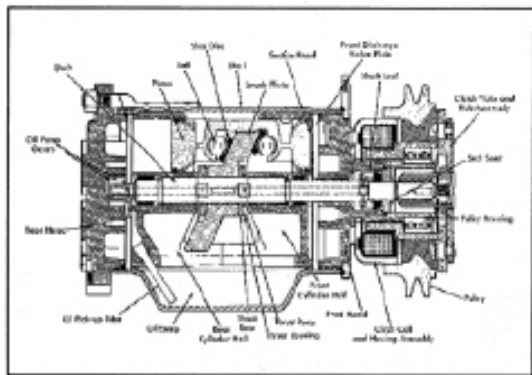

COMPRESSOR - FACTORY REBUILT

P9.170F 64-71 All W/Super Heat 279.00
P9.170G 64-71 All W/O Super Heat 279.00
P9.170E 72-76 All 279.00