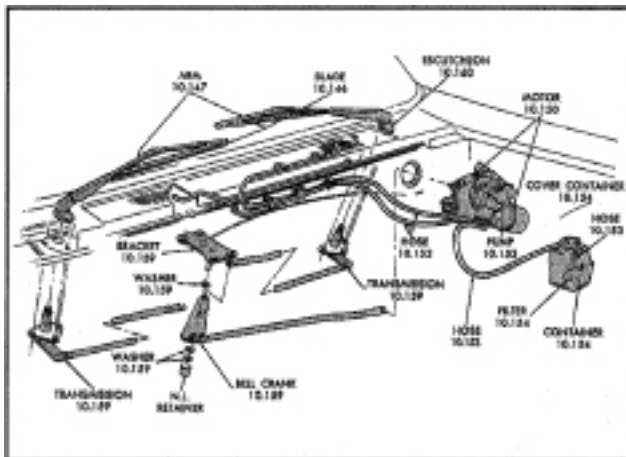

WINDSHIELD WIPERS & WASHERS

WINDSHIELD WIPER SWITCH

P10.163E	64-66 All	39.95
P10.163A	67 All.....	49.50
P10.163D	68 All.....	67.50
P10.163B	73-74 All	19.95
P10.163C	75-76 All W/O Pulse Wiper	19.95

WIPER SWITCH CHROME KNOB

P10.163F	70-72 All - Has "WASH" Printed	7.95