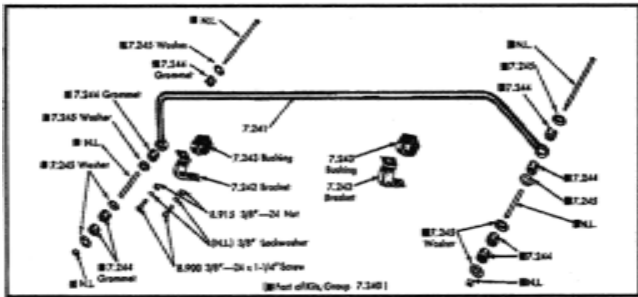

FRONT COIL SPRING INSULATORS

P7.415B 64-72 All - 1/2" 15.95

REAR COIL SPRING INSULATORS

P7.545A 64-66 All - Upper - Per Pair 14.95
P7.545B 67-72 All - Upper 7.95
P7.545C 71-72 All - Lower 7.95

FRONT SWAY BAR AND BUSHINGS

P7.243D 64-72 All 1 1/8" Bar W/Rubber Bushings 159.95
P7.243E 64-72 All 1 1/8" Bar W/Polygraphite Bushings 159.95
P7.243W 64-72 All 1 1/4" Bar W/Polygraphite Bushings 159.95
P7.243X 64-72 All 1 1/4" Bare Bar 99.95
P7.243Y 64-72 All 1 1/16" Original Bare Bar 119.95

STABILIZER END KIT - ONE KIT PER CAR

P7.240B 64-72 All W/HD Susp 9.95
P7.240C 64-72 All W/O HD Susp 16.95
P7.240D 73-77 All 10.95

HIGH PERFORMANCE POLYURETHANE STABILIZER END KIT - ONE KIT PER CAR

P7.240A 64-72 All 24.95

STABILIZER BAR BUSHINGS - PER PAIR ONE PAIR PER CAR

P7.243A 64-72 All W/15/16" Bar 8.95
P7.243C 64-72 All W/1" Bar 8.95
P7.243B 73-80 All W/15/16" Bar & Tabs on Bracket 9.95
P7.243H 73-81 All W/O Tabs on Bracket 13.84
P7.243J 73-75 All W/1" Bar & Tabs on Bracket 9.95
P7.243K 73-81 All W/1" Bar & No Tabs on Bracket 9.95

POLYGRAPHITE SWAY BAR BUSHINGS WITH BRACKETS

P7.243L 64-72 All W/5/8" Sway Bar 24.95
P7.243M 64-72 All W/3/4" Sway Bar 24.95
P7.243N 64-72 All W/13/16" Sway Bar 24.95
P7.243P 64-72 All W/7/8" Sway Bar 24.95
P7.243Q 64-72 All W/15/16" Sway Bar 24.95
P7.243R 64-72 All W/1" Sway Bar 24.95
P7.243S 64-72 All W/1 1/16" Sway Bar 19.95
P7.243T 64-72 All W/1 1/8" Sway Bar 24.95
P7.243V 64-72 All W/1 1/4" Sway Bar 24.95

STABILIZER SHAFT BRACKET

P7.242B 64-72 All 4.95
P7.242A 73-77 All 4.95

BOXED REAR CONTROL ARMS

P5.382A 64-72 All - Lower W/Rubber Bushings - Pair 219.95
P5.382B 64-72 All - Lower W/Poly Bushings - Pair 239.95
P5.382C 64-67 All - Upper W/Rubber Bushings - Each 79.95
P5.382D 64-67 All - Upper W/Poly Bushings - Each 89.95
P5.382F 68-72 All - Upper W/Rubber Bushings - Each 79.95
P5.382E 68-72 All - Upper W/Poly Bushings - Each 89.95

REAR CONTROL ARM BUSHING - PER PAIR

P5.381A 61-62 All 17.43
P5.381D 61-62 All - Axle Support 79.95
P5.381B 63 All - Lower 79.95
P5.381E 64 All - Upper 39.95
P5.381C 64 All - Lower 17.95
P5.381C 65-77 All 17.95

REAR CONTROL ARM TAPERED BOLT AND NUT

P9.008A 64-72 All - 8 Per Car 5.75

CROSSMEMBER REINFORCEMENT BRACKET

P7.240E 64-67 All - Per Pair 83.95

REAR SWAY BAR

P7.241B 61-63 All 349.95
P7.241A 64-72 All - Reproduction 99.95
P7.241C 64-77 All W/Rubber Bushings 129.95
P7.241D 64-77 All W/Polygraphite Bushings 169.95
P7.241E 64-72 All W - 1" - For Boxed Rear Arms 99.95

REAR AXLE BUMPER

P5.395A 64-72 All 8.49
P5.395E 68-72 All - Pinion Nose 9.25
P5.395B 73-75 All - Pinion Nose 9.50

IDLER ARM