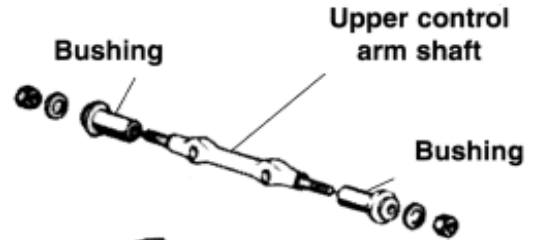

UPPER CONTROL ARM BUSHINGS - PER PAIR, TWO PAIR PER CAR

P6.165A	61-62 All - Includes New Shaft	124.72
P6.165B	63 All	77.57
P6.165C	64-72 All	9.95
P6.165D	64-72 All - Includes New Shaft	59.95
P6.165E	73 All	13.95
P6.165F	73 All - Includes New Shaft	69.95
P6.165G	74-77 All - Includes New Shaft	71.95
P6.165H	74-77 All	13.95

UPPER CONTROL ARM SPLINED BOLT

P9.008B	64-72 All - 2 1/4" Long	2.95