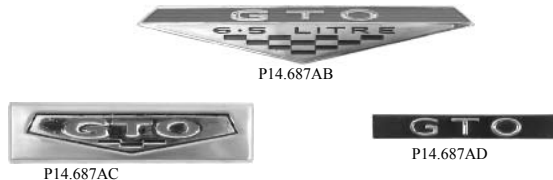

DOOR PANEL EMBLEM

P14.687BA	64 All	20.95
P14.687BC	64-66 All LeMans	19.90
P14.687BB	65 All Tempest	20.95
P14.687AB	65-68 All GTO - Per Pair	26.95