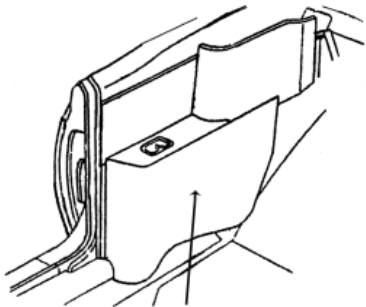

CONVERTIBLE REAR ARM REST PANEL - METAL

P14.691BP	64-67 All - Left	87.95
P14.691BO	64-67 All - Right	87.95
P14.691BR	64-67 All - Pair	170.90
P14.691BS	68-70 All - Left	87.95
P14.691BT	68-70 All - Right	87.95
P14.691BV	68-70 All - Pair	170.90
P14.691BW	71-72 All - Left	87.95
P14.691BX	71-72 All - Right	87.95
P14.691BY	71-72 All - Pair	170.90