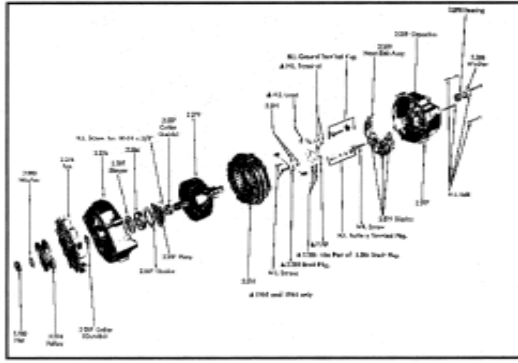

ELECTRICAL - CHARGING & STARTING

ALTERNATOR

GENERATOR FACTORY REBUILT

P2.275A	61-62 All W/4 Cyl.....	199.00
	Core Deposit	100.00
P2.275C	63 All W/4 Cyl.....	199.00
	Core Deposit	100.00
P2.275M	61-62 All W/8 Cyl.....	199.00
	Core Deposit	100.00

ALTERNATOR - FACTORY REBUILT BY

AC-DELCO

P2.275A	63 All - Exchange Only. Not Delco	179.00
P2.275E	64-67 All W/8 Cyl, W/61 Amp	79.95
	Core Deposit	25.00
P2.275B	64-70 All W/55 Amp.....	79.95
	Core Deposit	25.00
P2.275C	64-70 W/6 Cyl, W/61 Amp.....	79.95
	Core Deposit	25.00
P2.275F	69 All W/8 Cyl, W/55 Amp	229.95
	Core Deposit	25.00
P2.275G	70 All W/8 Cyl, W/Rear Defog.....	79.95
	Core Deposit	25.00
P2.275H	70 All W/8 Cyl, W/HD 62 Amp.....	79.95
	Core Deposit	25.00
P2.275D	71-75 All W/6 Cyl, W/37 Amp	129.95
	Core Deposit	25.00
P2.275J	71-75 All W/8 Cyl, W/O AC, W/O Rear Defog	169.95
	Core Deposit	25.00
P2.275K	71-75 All W/8 Cyl, W/AC or W/Rear Defog.....	129.95
	Core Deposit	25.00
P2.275L	71-75 All W/8 Cyl, W/AC and W/Rear Defog	309.95
	Core Deposit	25.00

ALTERNATOR BEARING - REAR

P2.306A	61-62 All W/63 Amp.....	18.95
P2.306B	62-79 All Ex 63 Amp.....	9.95

ALTERNATOR/GENERATOR BEARING - FRONT

P2.298A	66-69 All W/37 Amp W/Alt #1100767	19.50
P2.298B	73-79 All W/Internal Regulator	15.95

ALTERNATOR WIRE RUBBER BOOT

P2.298C	64-72 All As Needed.....	3.95

ALTERNATOR WIRE RETAINER ON VALVE

P2.298D	68-72 All	9.40

CARS W/AC REQUIRE 2 SETS

ALTERNATOR SUPPORT BRACKET

P2.777A	64 All W/4 Bbl, W/O AC, W/O PS - Front.....	24.95
P2.777B	64-66 All W/Tri-Power W/O PS - Rear	28.95
P2.777C	65-66 All W/8 Cyl, W/O Tri-Power, W/PS-Rear	32.50
P2.777D	65-66 All W/8 Cyl, W/PS - Front	24.10
P2.777E	65-66 All W/Tri-Power, W/PS - Rear Upper	36.95
P2.777F	65-67 All W/4 Bbl, W/O AC, W/O PS - Front	22.00
P2.777G	67-69 All W/8 Cyl, W/PS - Rear.....	22.00
P2.777H	67-68 All Front to Water Pump.....	22.00
P2.777K	69-70 All W/8 Cyl, W/O PS - Mounting Kit ...	52.95
P2.777L	67-70 All W/8 Cyl, W/PS - Pivot Bracket	16.17

ALTERNATOR TERMINAL CAPS

P2.318A	62-75 All - Red.....	6.95
P2.318B	62-75 All - Black.....	4.95
P2.318C	62-75 All - Red W/Retainer	11.95
P2.318D	62-75 All - Black W/Retainer	11.95

VOLTAGE REGULATOR

P2.500A	61-62 W/8 Cylinder W/Standard Gen.....	89.95
P2.500B	61-62 W/8 Cylinder W/Heavy Duty Gen	79.95
P2.500C	63 All.....	49.95
P2.500D	64-68 All	72.98
P2.500E	69-72 All W/External Regulator	72.98
P2.500F	69-79 All W/Internal Regulator	34.95