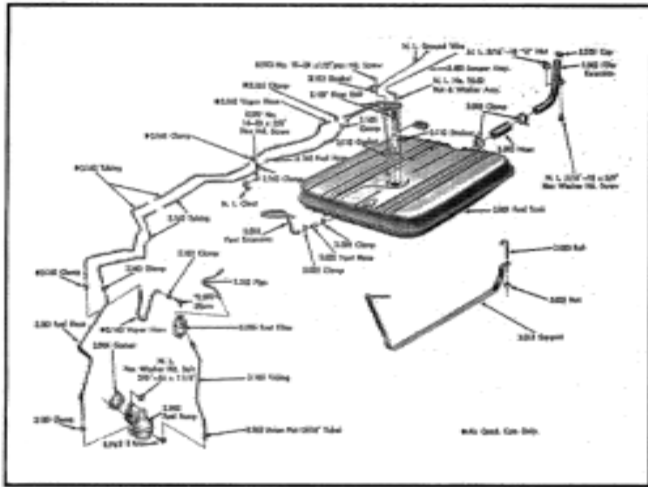

FUEL

FUEL FILTER ELEMENT

P3.890C	61 All	6.95
P3.890D	62-63 All W/AC	9.95
P3.890E	62 All W/4 Cyl, 1 Bbl, W/O AC	3.50
P3.890A	62 All W/8 Cyl, 4 Bbl, W/O AC	3.50
P3.890B	62 All W/4 Cyl, 4 Bbl, W/O AC	5.95
P3.890F	63 All W/4 Cyl, W/O AC	3.50
P3.890G	63 All W/8 Cyl, 2 Bbl, W/O AC	3.50
P3.890H	63 All W/8 Cyl, 4 Bbl, W/O AC	5.95
P3.890J	64-65 All	3.50
P3.890K	66-67 All W/8 Cyl, W/O AC	3.50
P3.890L	66-67 All W/8 Cyl, W/AC	9.29
P3.890M	66 All W/6 Cyl, 1 Bbl	3.50
P3.890N	66 All W/6 Cyl, 4 Bbl	7.41
P3.890P	67 All W/6 Cyl	3.99
P3.890O	68 All W/6 Cyl, W/Auto Trans	3.50
P3.890R	68 All W/6 Cyl, W/Manual Trans	3.50
P3.890S	68-73 All W/8 Cyl, 2 Bbl	3.50
P3.890T	68-73 All W/8 Cyl, 4 Bbl	3.50
P3.890V	69-75 All W/6 Cyl	3.50
P3.890W	74 All W/350 8 Cyl	3.50
P3.890X	74 All W/400 8 Cyl, 2 Bbl	3.50
P3.890Y	74 All W/400 or 455 8 Cyl, 4 Bbl	3.50
P3.890Z	75 All W/350 8 Cyl, 2 Bbl	3.50
P3.890AA	75 All W/8 Cyl, Ex 350 2 Bbl	3.50

FUEL FILTER BRACKET

P3.890AB	64 All W/8 Cyl W/AC	10.95
P3.890AC	64-65 All W/Tri-Power	10.95
P3.890AD	66 All W/Tri-Power	10.95
P3.890AE	67 All W/4 Bbl Carb	19.95
P3.890AF	67 All W/Tri-Power	10.95
P3.890AH	67 400 H.O. Aftermarket - Mounts to Thermostat	20.95

AIR CLEANER WING NUT W/GM LOGO

P3.403D	61-75 All - 2 1/8" Diameter	24.95
P3.403E	61-75 All - 1 5/8" Diameter	10.95

AIR CLEANER WING NUT & STUDS

P3.404A	62-75 All Reproduction - Wing Nut	.95
P3.404D	64-72 All - Original Chrome Wing Nut	3.95
P3.404B	62-75 All Ex Tri-Power Original - Stud	2.95
P3.404C	64-66 All W/Tri-Power - Stud	2.95
P3.404E	71-72 All W/Ram Air - Stud	10.45

AIR FILTER ELEMENT

P3.410A	61-63 All	9.40
P3.410B	64-65 All W/6 Cyl	8.35
P3.410C	64 All W/8 Cyl	9.98
P3.410D	65-66 All W/326 8 Cyl	9.40
P3.410E	64-66 All W/Tri-Power - Paper	7.33
P3.400R	64-66 All W/Tri-Power - 3 Piece Foam Set	31.45
P3.410AD	64-66 All W/Tri-Power - 3 Piece Screen Set	41.96
P3.410F	65 All W/389 8 Cyl, 4 Bbl, Ex CA	9.40
P3.410G	65 All W/389 8 Cyl, CA	9.40
P3.410AE	65-67 GTO W/4 Bbl W/O Ram Air or HO Foam	39.95
P3.410AF	65-67 GTO W/4 Bbl W/O Ram Air or HO Screen	39.95
P3.410P	66 All W/6 Cyl, 1 Bbl	9.40
P3.410J	66 All W/6 Cyl, 4 Bbl, W/Open PCV System	14.95
P3.410K	66 All W/6 Cyl, 4 Bbl, W/Closed PCV System	9.40
P3.410L	66 All W/8 Cyl, W/Air Pump	9.40
P3.410M	66 All W/8 Cyl, W/O Air Pump	14.95
P3.410H	67 All W/6 Cyl	9.40
P3.410Q	67 All W/326 8 Cyl	9.40
P3.410R	67 All W/400 8 Cyl, Ex CA, Ex HO	14.95
P3.410S	67 All W/400 HO 8 Cyl, Ex CA	10.62
P3.410T	67 All W/400 8 Cyl, CA	10.62
P3.410V	68 All W/6 Cyl	9.40
P3.410W	68-69 All W/8 Cyl, 2 Bbl	9.40
P3.410X	68-69 All W/8 Cyl, 4 Bbl	10.62
P3.410Y	69-75 All W/6 Cyl	8.35
P3.410Z	70-75 All W/8 Cyl, 2 Bbl	9.40
P3.410AA	70-72 All W/8 Cyl, 4 Bbl, W/O Ram Air	10.62
P3.410AB	70-72 All W/8 Cyl, 4 Bbl, W/Ram Air	10.45
P3.410AC	73-75 All W/8 Cyl, 4 Bbl	10.45