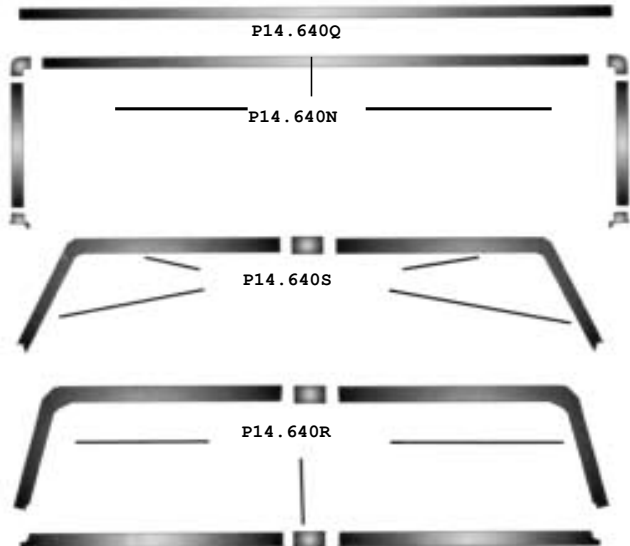

HEADLINER SIDE LACE - ABOVE SIDE WINDOWS

P14.640AC 64-67 All 24.95
Available In Black, Parchment, Blue, Turquoise, Bright Blue, and Red

HEADLINER RETAINING STRIP - MOUNTS AT TOP OF WINDSHIELD AND HOLDS LINER IN PLACE

P14.640D 64-67 All 12.95

HEADLINER SEALING STRIPS - BLACK MOLDED SETS

P14.640N 64-65 All - Rear Window - 7 Piece Set.....59.95
P14.640P 64-65 All - Upper Sides - 3 Piece Set 32.95
P14.640Q 64-67 All - Windshield..... 10.95
P14.640R 66-67 All 4 Dr W/Post, Rear Window - Six Piece Set 69.95
P14.640S 66-67 All 2 Dr W/O Post, Rear Window - Three Piece Set..... 64.95