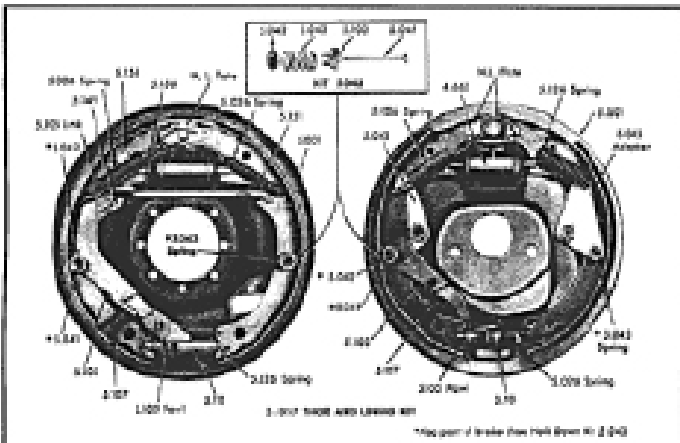

FRONT BRAKE PADS FOR TWO WHEELS

P5.017F	67-68 All	28.95
P5.017G	69-76 All	19.95