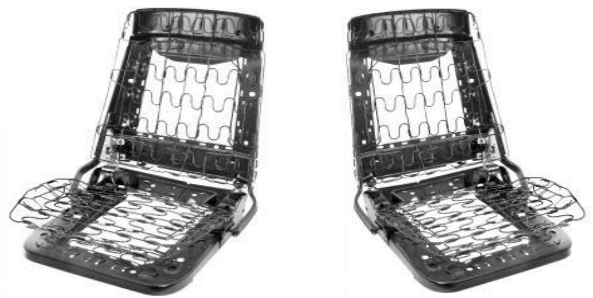

BUCKET SEAT TRACKS - MANUALLY ADJUSTED

- P11.561K 68-72 All - Left 99.95
- P11.561J 68-72 All - Right..... 99.95