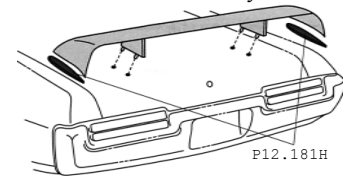

REAR SPOILER MOUNTING PADS

P12.181H	69 GTO Judge.....	4.95