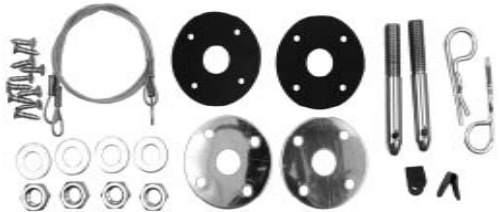

<u>HOOD PIN KIT</u>		
P8.080A	70-72 All GT-37 W/Pin on Hood	24.95

HOOD LATCH

P8.083D	65-67 All - Secondary Latch	49.95
P8.083C	68-69 All	49.95
P8.083B	70 All	69.95
P8.083A	71-72 All W/Chrome Bumper	69.95
P8.083E	71-72 All W/Endura Bumper	49.95