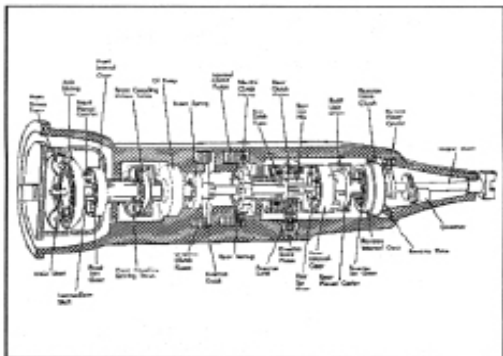

TRANSMISSIONS & CLUTCH

AUTOMATIC TRANS OVERHAUL KIT W/STEELS

P4.005A	61-62 All	243.37
P4.005C	63 All	315.99
P4.005D	64-69 Super Turbine 300	126.76
P4.005F	67-76 Turbo Hydramatic 400	109.35
P4.005E	69-76 Turbo Hydramatic 350	125.91

SHIFTER CABLE

P4.047A	67 All W/Turbo 400 and Floor Shift	54.50
P4.047J	67 All W/2 Speed Auto Floor Shift	59.95
P4.047H	67-68 All W/Dual Gate Shifter	49.95
P4.047B	68-72 All W/Floor Shift	59.95

TRANSMISSION GEAR SELECTOR - MOUNTS ON TRANSMISSION AND SHIFTER CABLE ATTACHES TO IT

P4.045A	67-68 All W/Turbo 400 and Floor Shift	20.95

SHIFTER CABLE BRACKET

P4.047D	67 All GTO W/Floor Shift Auto Trans	19.95
P4.047E	68-77 All W/Floor Shift Turbo 400	19.95
P4.047F	69-77 All W/Floor Shift Turbo 350	6.95

SHIFTER BODY TO CROSSMEMBER SUPPORT ROD

P4.047G	68-72 All W/3 or 4 Speed Muncie	31.45

TRANSMISSION SWIVEL AND ROD ASSEMBLY CONSISTS OF RODS, SWIVEL, TENSION SPRING, AND BUSHING. MOUNTS TO BOTTOM OF STEERING COLUMN, FRAME, AND TRANSMISSION LINKAGE ALLOWS THE STEERING COLUMN TO LOCK

P4.035A	69-72 All	89.95

AUTOMATIC TRANSMISSION SEAL KIT

P4.010A	61-62 All	157.96
P4.010C	63 All	182.42
P4.010E	64-69 Super Turbine 300	49.89
P4.010G	67-76 Turbo Hydramatic 400	69.95
P4.010F	69-76 Turbo Hydramatic 350	29.95

FILTER

P4.197D	64-69 Super Turbine 300	13.95
P4.197E	67 All W/Turbo 400	29.95
P4.197H	68-76 All W/Turbo 400	8.95
P4.197F	69-74 All W/Turbo 350	8.95
P4.197G	75-79 All W/Turbo 350	10.95

TRANSMISSION PAN

P4.195A	67-75 All W/Turbo 400	47.95
P4.195B	69-75 All W/Turbo 350	24.95

PAN GASKET

P4.197A	61-63 All	18.95
P4.197B	63 All	19.95
P4.197L	64-69 Super Turbine 300	1.95
P4.197N	67-76 All W/Turbo 400	4.95
P4.197M	68-79 All W/Turbo 350	4.95