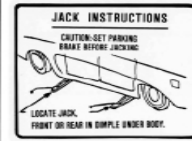

TRUNK DECALS

PDT0258	61-63 All Tempest Jack Instruction.....	3.21
PDT0628	61-62 All Tempest Check Transmission Trunk.....	3.75
PDT0810	63 All Tempest Auto Trans Trunk Plug.....	3.75
PDT0008	64 All Early LeMans, Tempest, GTO Jack Inst.....	3.21
PDT0007	65 All LeMans, Tempest, GTO Jack Inst.....	3.21
PDT0006	66 All Early LeMans, Tempest, GTO Jack Inst.....	3.21
PDT0626	66 All Late LeMans, Tempest, GTO Jack Inst.....	3.21
PDT0009	67 All LeMans, Tempest, GTO Jack Instruction.....	3.21
PDT0010	67 All Ex Conv Jack Stowage Instruction.....	3.21
PDT0188	67 All Convertible Jack Stowage Instruction.....	3.21
PDT0063	68 All LeMans, Tempest, GTO Jack Inst.....	3.21
PDT0064	69 All LeMans, Tempest, GTO Jack Inst.....	3.21
PDT0065	70 All LeMans, Tempest, GTO Jack Inst.....	3.21
PDT0036	71-72 All LeMans, Tempest, GTO Jack Inst.....	3.21
PDT0054	74-77 All LeMans, GTO Jack Instruction.....	3.21
PDT0506	74 All GTO Hatchback Compartment Lid.....	3.21
PDT0272	59-61 All Jack Base.....	3.21
PDT0411	62-64 All Jack Base Caution.....	3.21
PDT0035	64 All Tempest, LeMans Jack.....	3.21
PDT0359	68 All GTO, LeMans, Tempest Jack.....	3.21
PDT0041	64-65 All Positraction Warning.....	2.93
PDT0226	73-77 All Space Saver Spare Warning.....	3.21
PDT0819	67-68 All Space Saver Bottle Decal 735X14.....	4.85
PDT0387	67-72 All Space Saver Bottle Decal 735X14.....	3.75
PDT0645	70-72 All Space Saver Bottle Decal 775X14.....	3.75
PDT0232	73-77 All Space Saver Spare Inflator.....	3.75
PDT0259	66-70 All Air Shock Instruction.....	2.93
PDT0186	75-78 All Air Shock Instruction.....	2.93