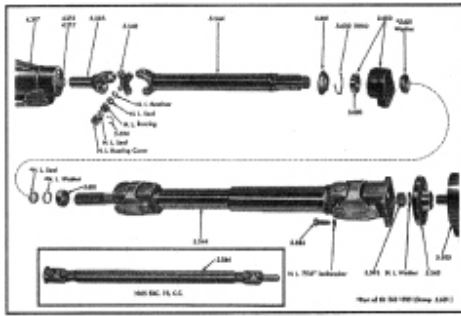

REAR AXLES & DRIVESHAFT

REAR AXLE WHEEL BEARING

P5.855G	64-69 All	29.95
P5.855H	70 All Early	29.95
P5.855J	70-72 All W/10 Bolt Rear	29.95
P5.855K	70-72 All W/12 Bolt Rear	18.95
P5.855L	73-77 All W/C, G, K, or W Axle	18.95
P5.855C	73-77 All W/B or O Axle	35.48
P5.855D	73-77 All W/M or P Axle	18.95

REAR AXLE WHEEL BEARING - REPAIR FOR WORN AXLE

P5.855N	70-72 All W/10 Bolt Rear	54.70
P5.855E	70-72 All W/12 Bolt Rear	38.91
P5.855F	73-77 All W/C, G, K, or W Axle	38.91
P5.855M	73-77 All W/B or O Axle	54.70
P5.855P	73-77 All W/M or P Axle	38.91

REAR WHEEL BEARING SEAL

P8.856G	64-69 All	19.49
P8.856D	70 All Early	19.49
P8.856H	70-72 All W/10 Bolt Rear	12.53
P8.856E	70-72 All W/12 Bolt Rear	2.95
P8.856J	73-77 All W/C, G, K or W Axle	2.95
P8.856K	73-77 All W/B or O Axle	12.53
P8.856L	73-77 All W/M or P Axle	3.67

DIFFERENTIAL SIDE BEARING & RACE

P5.536A	65-71 All W/10 Bolt Rear	23.92
P5.536C	65-71 All W/12 Bolt Rear	21.95
P5.536B	72-81 All W/P or M Axle	21.95
P5.536D	72-81 All W/B, C, G, K, or O Axle	23.92

DIFFERENTIAL HOUSING GASKET

P5.508J	64-69 All	7.95
P5.508A	70-72 All W/10 Bolt Rear, W/O Ram Air	7.95
P5.508B	70-72 All W/10 Bolt Rear, W/Ram Air	7.95
P5.508C	70-72 All W/12 Bolt Rear	7.95
P5.508D	73-79 All W/7 1/2" Ring Gear	7.95
P5.508E	73-79 All W/8 1/2" Ring Gear	7.95
P5.508F	73-79 All W/8 7/8" Ring Gear	7.95

FRONT PINION BEARING & RACE

P5.447A	61-63 All	24.19
P5.447D	64-69 All	24.19
P5.447E	70-71 All W/10 Bolt Rear	24.19
P5.447B	70-71 All W/12 Bolt Rear	24.19
P5.447C	72-81 All	24.19

REAR AXLE BUMPER

P5.395A	64-72 All	8.95
P5.395E	68-72 All - Pinion Nose	9.98
P5.395B	73-75 All - Pinion Nose	14.21

DRIVESHAFT YOKE - ORIGINAL GM

P5.555A	67-72 All W/Turbo 400 Trans	119.95

RING AND PINION GEAR SET

P5.529B	71-72 W/10 Bolt 3.08 Rear - 40/13 Teeth	523.98

FRONT PINION SEAL

P5.469G	64-65 All W/1.645" Shaft	15.76
P5.469C	64-65 All W/1.938" Shaft	9.69
P5.469D	66-75 All	9.69

REAR PINION BEARING & RACE

P5.485A	61-62 All - Bearing	46.43
P5.485B	61-62 All - Race	23.95
P5.485J	63 All - Bearing	98.50
P5.485K	63 All - Race	39.95
P5.485C	64-69 All	39.12
P5.485D	70-71 All W/10 Bolt Rear	39.12
P5.485E	70-71 All W/12 Bolt Rear	39.95
P5.485F	72 All	39.95
P5.485G	73-81 All W/8 1/2" or 8 3/4" Ring Gear	34.95
P5.485H	73-76 All W/8 7/8" Ring Gear	39.95

UNIVERSAL JOINT

P5.548B	64-77 All	19.95

DRIVESHAFT - NEW

P5.580B	68-72 All	479.95

We Will Need Additional Info Such As Type Of U-Joint, Length, and Transmission Type

DRIVESHAFT - FACTORY REBUILT

P5.580A	61-75 All Ex Station Wagon	379.95
	Core Deposit	100.00
P5.580C	61-75 Station Wagon - Exchange Only	379.95

DRIVESHAFT ORDERING INFORMATION

1. Year
2. Body Style
3. Transmission Type
4. Rear-End Type

DIFFERENTIAL POSITRACTION TAG

P5.395C	64-72 All - Mounts On Housing Cover Bolt, Aluminum	4.68
P5.395F	64-72 All - Mounts On 3/4" Filler Plug, Red Plastic	9.99
P5.395D	64-72 All - Mounts on 1" Filler Plug, Aluminum	17.95
	Red Plastic	

REAR END COVER

P5.398A	70-72 All W/12 Bolt Rear, W/455	69.95

DIFFERENTIAL COVER BOLT - CORRECT RBW MARKING ON HEAD - FLANGED LOCKING HEAD

P9.008C	64-72 All - Each	1.95