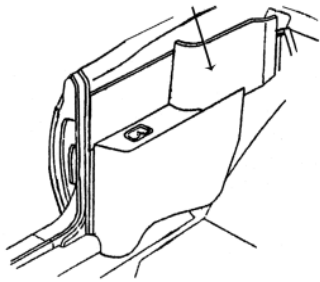

LIFT CYLINDER COVER PANEL - METAL

P14.691BB	64-67 All W/Manual Top - Left	54.95
P14.691BC	64-67 All W/Manual Top - Right	54.95
P14.691BD	64-67 All W/Manual Top - Pair	102.90
P14.691BE	64-67 All W/Power Top - Left	54.95
P14.691BF	64-67 All W/Power Top - Right	54.95
P14.691BG	64-67 All W/Power Top - Pair	102.90
P14.691BH	68-72 All W/Manual Top - Left	54.95
P14.691BJ	68-72 All W/Manual Top - Right	54.95
P14.691BK	68-72 All W/Manual Top - Pair	102.90
P14.691BL	68-72 All W/Power Top - Left	54.95
P14.691BM	68-72 All W/Power Top - Right	54.95
P14.691BN	68-72 All W/Power Top - Pair	102.95