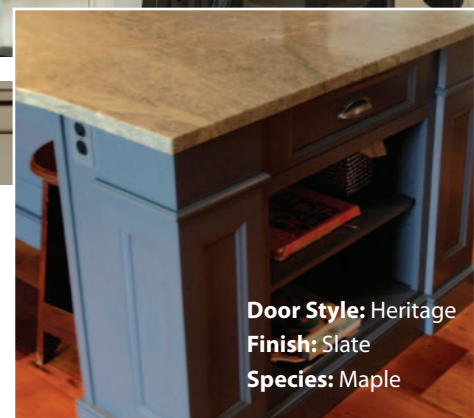

Step

1

CHOOSE YOUR COLOR PALETTE

The possibilities are unlimited.

All the colors of the rainbow are at your fingertips with our Sherwin-Williams Color Fan Deck, or match your favorite piece of furniture with our color match option. Any color and finish option you can imagine is available to bring your dream to life.

Door Style: Heritage Deco
Finish: Antiqued Heritage Black and Frosty White w/ Coffee Glaze
Species: Maple

Make your kitchen a true work of art by accenting your stain or enamel with glazing, brush stroking, fly specking or antiquing.