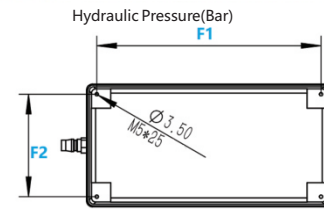

Model	Reservoir Type	Reservoir				Remote Type	Remote Wire length		Air Supply Required		Flow Rate				Oil port	Weight	
		Capacity		Usable			m	inch	bar	psi	@0 PSI		@10,000 PSI			kg	lbs
		L	(inch ³)	L	(inch ³)						L/min	(inch ³ /min)	L/min	(inch ³ /min)			
AFP-1R	Polyethylene reservoir	1.7	103.74	1.6	97.64	wire	2.5	98.4	3-8	44-116	1.22	74.45	0.095	5.80	3/8 NPT	6.6	14.6
AFP-2R	Aluminum reservoir	1.7	103.74	1.6	97.64	wire	2.5	98.4	3-8	44-116	1.22	74.45	0.095	5.80	3/8 NPT	7.6	16.8
AFP-3R	Polyethylene reservoir	2.3	140.35	2.1	128.15	wire	2.5	98.4	3-8	44-116	1.22	74.45	0.095	5.80	3/8 NPT	7.4	16.3
AFP-4R	Steel reservoir	3.8	231.89	3.5	213.58	wire	2.5	98.4	3-8	44-116	1.22	74.45	0.095	5.80	3/8 NPT	10.6	23.4
AFP-5R	Steel reservoir	5.0	305.12	4.6	280.71	wire	2.5	98.4	3-8	44-116	1.22	74.45	0.095	5.80	3/8 NPT	12.6	27.8
AFP-3RW	Polyethylene reservoir	2.3	140.35	2.1	128.15	wireless	/	/	3-8	44-116	1.22	74.45	0.095	5.80	3/8 NPT	7.5	16.5
AFP-4RW	Steel reservoir	3.8	231.89	3.5	213.58	wireless	/	/	3-8	44-116	1.22	74.45	0.095	5.80	3/8 NPT	10.7	23.6
AFP-5RW	Steel reservoir	5.0	305.12	4.6	280.71	wireless	/	/	3-8	44-116	1.22	74.45	0.095	5.80	3/8 NPT	12.7	28.0

Model	A		B		C		D		E		F1*F2	
	mm	inch	mm	inch	mm	inch	mm	inch	mm	inch	mm	inch
AFP-1R	237	9.33	200	7.87	113	4.45	255	10.04	128	5.04	233*105	9.17*4.13
AFP-2R	237	9.33	200	7.87	113	4.45	263	10.35	136	5.35	234*107	9.21*4.21
AFP-3R	230	9.06	193	7.60	115	4.53	315	12.40	175	6.89	220*102	8.66*4.02
AFP-3RW	241	9.49	203	7.99	115	4.53	315	12.40	175	6.89	220*102	8.66*4.02
AFP-4R	217	8.54	180	7.09	110	4.33	330	12.99	190	7.48	/	/
AFP-5R	217	8.54	180	7.09	110	4.33	372	14.65	231	9.09	/	/
AFP-4RW	228	8.98	190	7.48	110	4.33	330	12.99	190	7.48	/	/
AFP-5RW	228	8.98	190	7.48	110	4.33	372	14.65	231	9.09	/	/