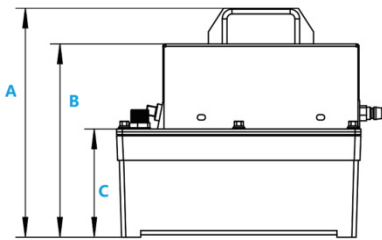

Model	Reservoir Type	Reservoir				Remote Type	Remote Wire length		Air Supply Required		Flow Rate				Oil port	Weight	
		Capacity		Usable			m	inch	bar	psi	@0 PSI		@10,000 PSI			kg	lbs
		L	(inch ³)	L	(inch ³)						L/min	(inch ³ /min)	L/min	(inch ³ /min)			
AFP-1R	Polyethylene reservoir	1.7	103.74	1.6	97.64	wire	2.5	98.4	3-8	44-116	1.22	74.45	0.095	5.80	3/8 NPT	6.6	14.6
AFP-2R	Aluminum reservoir	1.7	103.74	1.6	97.64	wire	2.5	98.4	3-8	44-116	1.22	74.45	0.095	5.80	3/8 NPT	7.6	16.8
AFP-3R	Polyethylene reservoir	2.3	140.35	2.1	128.15	wire	2.5	98.4	3-8	44-116	1.22	74.45	0.095	5.80	3/8 NPT	7.4	16.3
AFP-4R	Steel reservoir	3.8	231.89	3.5	213.58	wire	2.5	98.4	3-8	44-116	1.22	74.45	0.095	5.80	3/8 NPT	10.6	23.4
AFP-5R	Steel reservoir	5.0	305.12	4.6	280.71	wire	2.5	98.4	3-8	44-116	1.22	74.45	0.095	5.80	3/8 NPT	12.6	27.8
AFP-3RW	Polyethylene reservoir	2.3	140.35	2.1	128.15	wireless	/	/	3-8	44-116	1.22	74.45	0.095	5.80	3/8 NPT	7.5	16.5
AFP-4RW	Steel reservoir	3.8	231.89	3.5	213.58	wireless	/	/	3-8	44-116	1.22	74.45	0.095	5.80	3/8 NPT	10.7	23.6
AFP-5RW	Steel reservoir	5.0	305.12	4.6	280.71	wireless	/	/	3-8	44-116	1.22	74.45	0.095	5.80	3/8 NPT	12.7	28.0

Model	A		B		C		D		E		F1*F2	
	mm	inch	mm	inch	mm	inch	mm	inch	mm	inch	mm	inch
AFP-1R	237	9.33	200	7.87	113	4.45	255	10.04	128	5.04	233*105	9.17*4.13
AFP-2R	237	9.33	200	7.87	113	4.45	263	10.35	136	5.35	234*107	9.21*4.21
AFP-3R	230	9.06	193	7.60	115	4.53	315	12.40	175	6.89	220*102	8.66*4.02
AFP-3RW	241	9.49	203	7.99	115	4.53	315	12.40	175	6.89	220*102	8.66*4.02
AFP-4R	217	8.54	180	7.09	110	4.33	330	12.99	190	7.48	/	/
AFP-5R	217	8.54	180	7.09	110	4.33	372	14.65	231	9.09	/	/
AFP-4RW	228	8.98	190	7.48	110	4.33	330	12.99	190	7.48	/	/
AFP-5RW	228	8.98	190	7.48	110	4.33	372	14.65	231	9.09	/	/