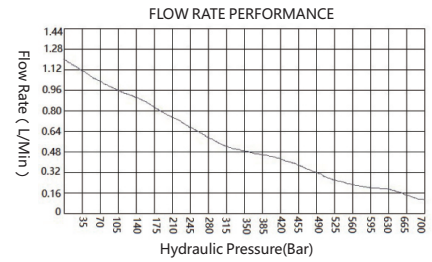

AFP-R SERIES• AIR FOOT PUMP

- Wire/wireless remote controlling pump, which can be suitable for different working situations.
- The pump is smart and portable with small size and light package, which is widely used for single-acting cylinders.
- High quality seals and reasonable structure supply a strong force & excellent pressure-holding performance.
- Every part of the pump is processed fine and durable.
- With easy-economical repair unit, the pump can be used for long time with these recycle parts.

Model	Reservoir Type	Reservoir				Remote Type	Remote Wire length		Air Supply Required		Flow Rate				Oil port	Weight	
		Capacity		Usable			m	inch	bar	psi	@0 PSI		@10,000 PSI			kg	lbs
		L	(inch ³)	L	(inch ³)						L/min	(inch ³ /min)	L/min	(inch ³ /min)			
AFP-1R	Polyethylene reservoir	1.7	103.74	1.6	97.64	wire	2.5	98.4	3-8	44-116	1.22	74.45	0.095	5.80	3/8 NPT	6.6	14.6
AFP-2R	Aluminum reservoir	1.7	103.74	1.6	97.64	wire	2.5	98.4	3-8	44-116	1.22	74.45	0.095	5.80	3/8 NPT	7.6	16.8
AFP-3R	Polyethylene reservoir	2.3	140.35	2.1	128.15	wire	2.5	98.4	3-8	44-116	1.22	74.45	0.095	5.80	3/8 NPT	7.4	16.3
AFP-4R	Steel reservoir	3.8	231.89	3.5	213.58	wire	2.5	98.4	3-8	44-116	1.22	74.45	0.095	5.80	3/8 NPT	10.6	23.4
AFP-5R	Steel reservoir	5.0	305.12	4.6	280.71	wire	2.5	98.4	3-8	44-116	1.22	74.45	0.095	5.80	3/8 NPT	12.6	27.8
AFP-3RW	Polyethylene reservoir	2.3	140.35	2.1	128.15	wireless	/	/	3-8	44-116	1.22	74.45	0.095	5.80	3/8 NPT	7.5	16.5
AFP-4RW	Steel reservoir	3.8	231.89	3.5	213.58	wireless	/	/	3-8	44-116	1.22	74.45	0.095	5.80	3/8 NPT	10.7	23.6
AFP-5RW	Steel reservoir	5.0	305.12	4.6	280.71	wireless	/	/	3-8	44-116	1.22	74.45	0.095	5.80	3/8 NPT	12.7	28.0