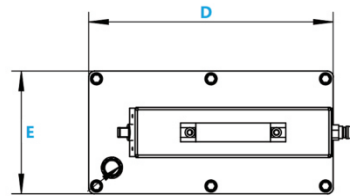

Model	Reservoir Type	Reservoir				Remote Type	Remote Wire length		Air Supply Required		Flow Rate				Oil port	Weight	
		Capacity		Usable			m	inch	bar	psi	@0 PSI		@10,000 PSI			kg	lbs
		L	(inch ³)	L	(inch ³)						L/min	(inch ³ /min)	L/min	(inch ³ /min)			
AFP-1R	Polyethylene reservoir	1.7	103.74	1.6	97.64	wire	2.5	98.4	3-8	44-116	1.22	74.45	0.095	5.80	3/8 NPT	6.6	14.6
AFP-2R	Aluminum reservoir	1.7	103.74	1.6	97.64	wire	2.5	98.4	3-8	44-116	1.22	74.45	0.095	5.80	3/8 NPT	7.6	16.8
AFP-3R	Polyethylene reservoir	2.3	140.35	2.1	128.15	wire	2.5	98.4	3-8	44-116	1.22	74.45	0.095	5.80	3/8 NPT	7.4	16.3
AFP-4R	Steel reservoir	3.8	231.89	3.5	213.58	wire	2.5	98.4	3-8	44-116	1.22	74.45	0.095	5.80	3/8 NPT	10.6	23.4
AFP-5R	Steel reservoir	5.0	305.12	4.6	280.71	wire	2.5	98.4	3-8	44-116	1.22	74.45	0.095	5.80	3/8 NPT	12.6	27.8
AFP-3RW	Polyethylene reservoir	2.3	140.35	2.1	128.15	wireless	/	/	3-8	44-116	1.22	74.45	0.095	5.80	3/8 NPT	7.5	16.5
AFP-4RW	Steel reservoir	3.8	231.89	3.5	213.58	wireless	/	/	3-8	44-116	1.22	74.45	0.095	5.80	3/8 NPT	10.7	23.6
AFP-5RW	Steel reservoir	5.0	305.12	4.6	280.71	wireless	/	/	3-8	44-116	1.22	74.45	0.095	5.80	3/8 NPT	12.7	28.0

Model	A		B		C		D		E		F1*F2	
	mm	inch	mm	inch	mm	inch	mm	inch	mm	inch	mm	inch
AFP-1R	237	9.33	200	7.87	113	4.45	255	10.04	128	5.04	233*105	9.17*4.13
AFP-2R	237	9.33	200	7.87	113	4.45	263	10.35	136	5.35	234*107	9.21*4.21
AFP-3R	230	9.06	193	7.60	115	4.53	315	12.40	175	6.89	220*102	8.66*4.02
AFP-3RW	241	9.49	203	7.99	115	4.53	315	12.40	175	6.89	220*102	8.66*4.02
AFP-4R	217	8.54	180	7.09	110	4.33	330	12.99	190	7.48	/	/
AFP-5R	217	8.54	180	7.09	110	4.33	372	14.65	231	9.09	/	/
AFP-4RW	228	8.98	190	7.48	110	4.33	330	12.99	190	7.48	/	/
AFP-5RW	228	8.98	190	7.48	110	4.33	372	14.65	231	9.09	/	/