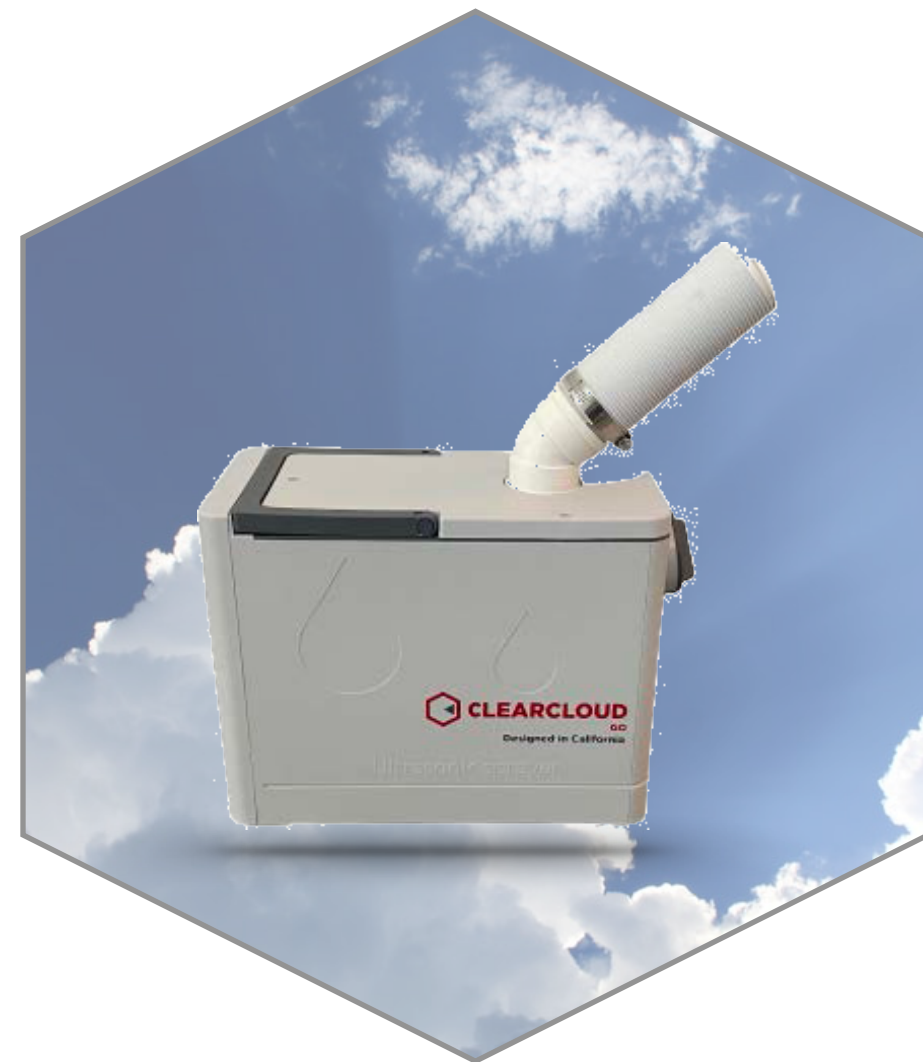

INTRODUCING THE CLEARCLOUD

- ClearWorld engineering created the first sanitation machine(s) of its kind: **THE CLEARCLOUD.**
- The CloudCloud devices are paired with our organic, non-toxic formula (HOCl), also known as the ClearCloud Solution.
- ClearCloud ensures safe and convenient sanitation that reaches what conventional cleaners cannot.
- ClearCloud **Eliminates 99.99%** of bacteria & viruses, including SARS-CoV-2, the virus that causes COVID-19 from the air and all surfaces.

EFFECTIVE

It's 100x times stronger than bleach yet effective & safe on all surfaces. Disinfects both air and surfaces without leaving a residue or need to wipe after.

EASY TO USE

Our machine is ready to use in minutes. Fills up any space quickly. Sanitizes in seconds.

THE CLOUD SERIES DEVICES

ClearCloud **Go**

- Manual (On / Off switch)
- Compact size to fit in vehicles
- Attached handle, easily portable
- Ultrasonic discs technology
- Great for car rental, rideshare services, car dealerships, small offices.
- Tank Size: 1/2 gal
- Dimension 1.2ft x 0.5ft x 0.8ft
- Weight 11 lbs

ClearCloud **Plus**

- Manual (On / Off switch)
- Ultrasonic discs technology
- 2 nozzles for covering medium sized areas.
- Power Source: Standard Outlet
- Great for offices and event spaces.
- Tank Size: 5 gal
- Dimension 2.4ft x 1.8ft x 1.4ft
- Weight 60 lbs