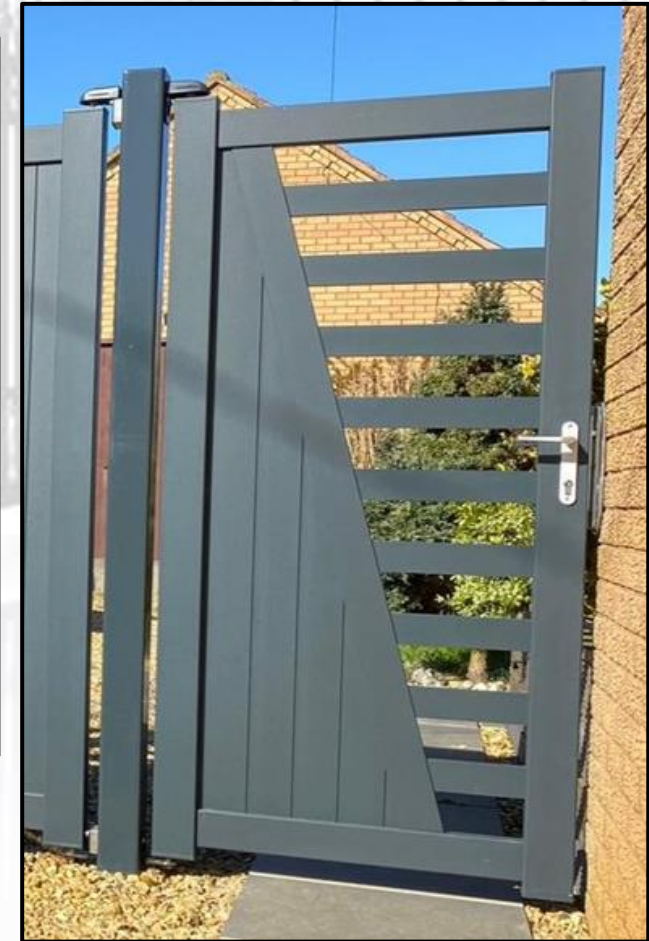

Pedestrian Gates

- ✓ All our pedestrian gates will be supplied with a Lock and Handle.
- ✓ Optional Coded access available
- ✓ Option to have a Postbox installed on our bespoke pedestrian gates.