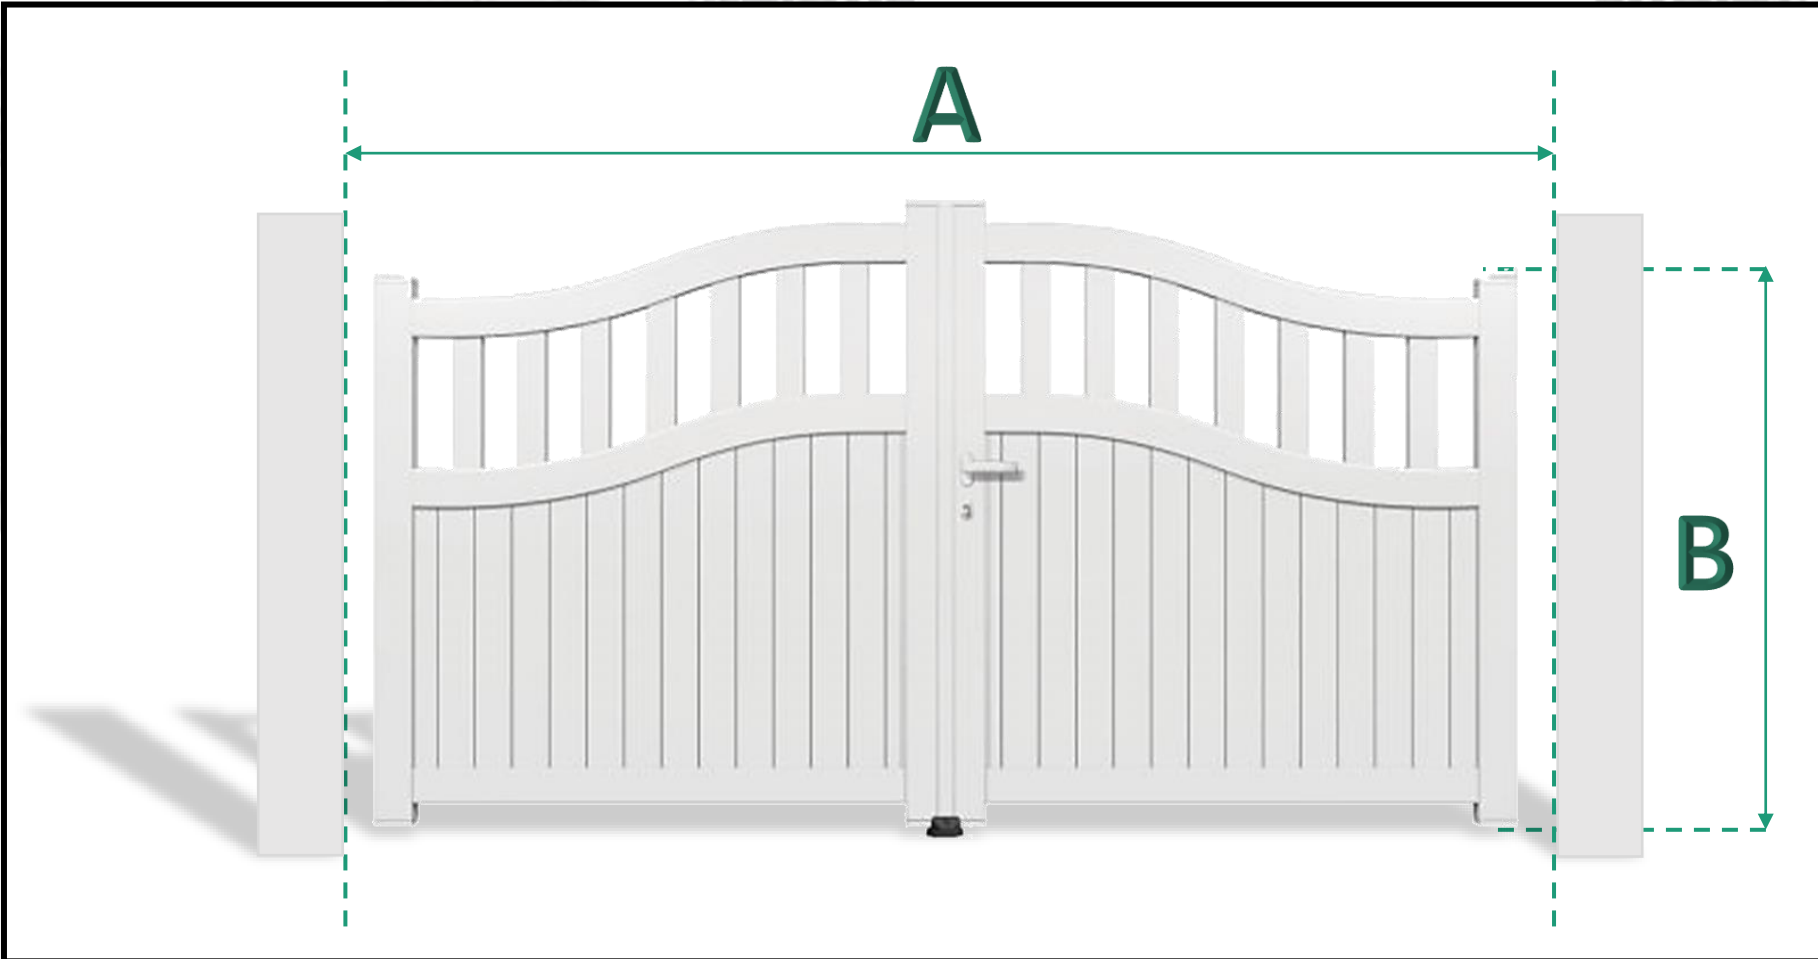

Size Guide

Width & Height

A

Max 5000mm

Standard Sizes

- 3000mm
- 3500mm
- 4000mm

B

Max 2500mm

Standard Sizes

- 1600mm
- 1800mm
- 2000mm