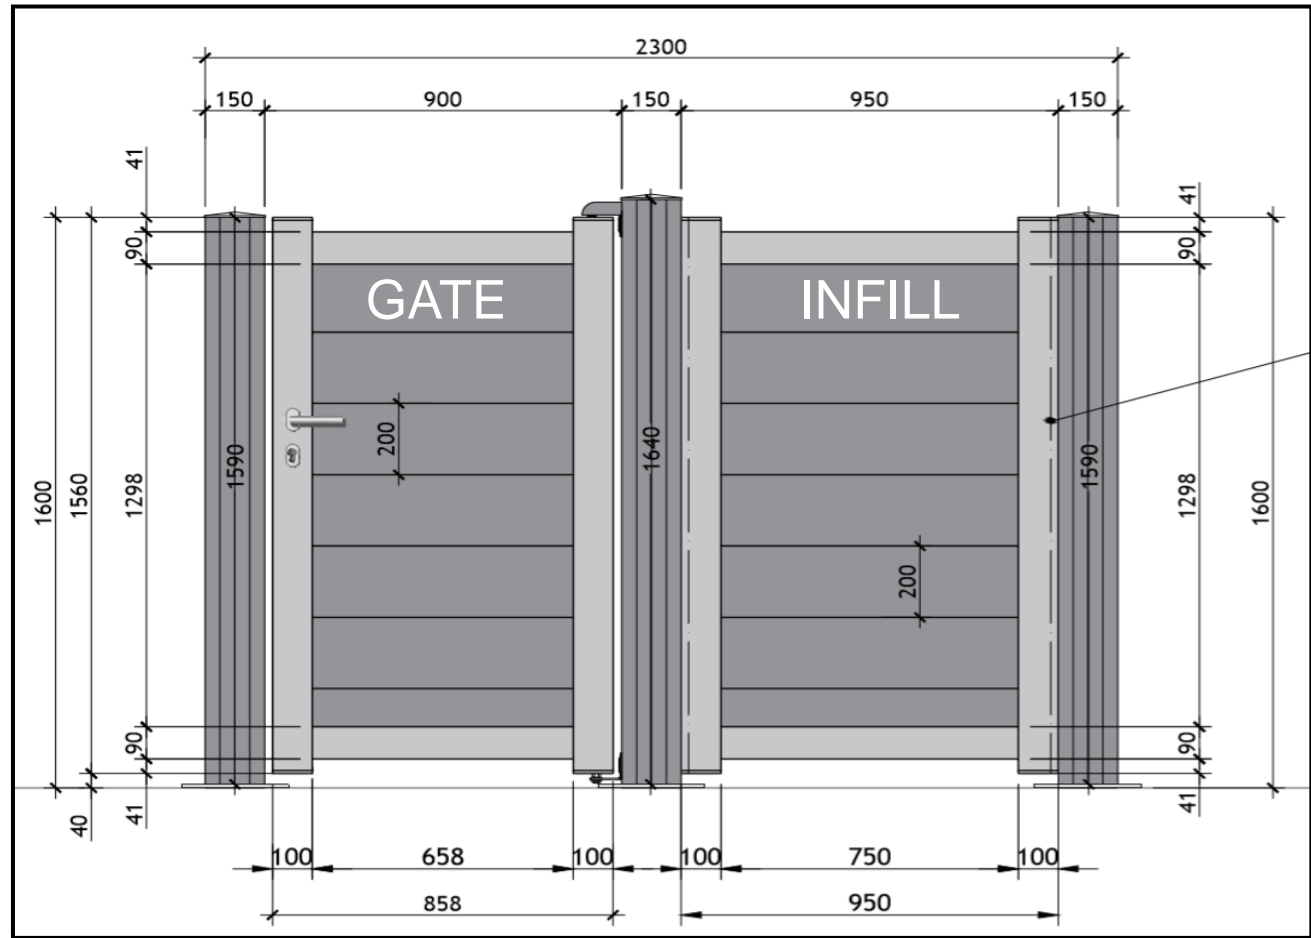

Infill Panels & Fences

Infill panels and fences to secure the perimeter of your property also can be ordered and manufactured to your exact specification