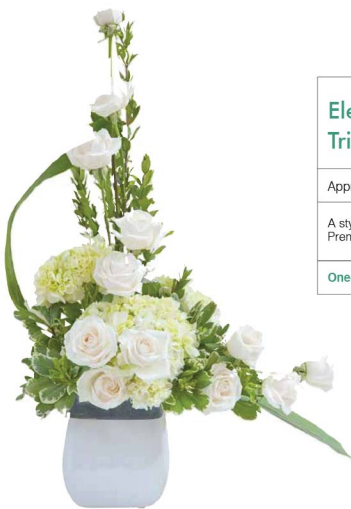

Elegant Flowing Love Tribute TMF-750
Approximately 12"W x 24"H
A stylized design of Roses, Hydrangea and Premium foliage.
One-Sided Arrangement