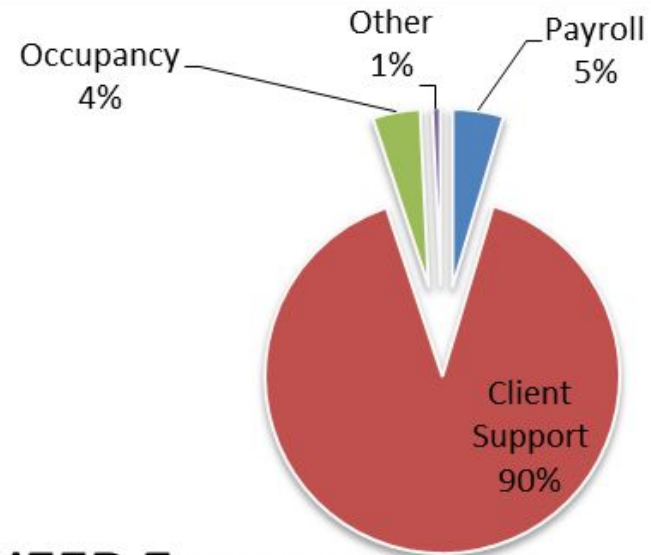

NEED Expenses