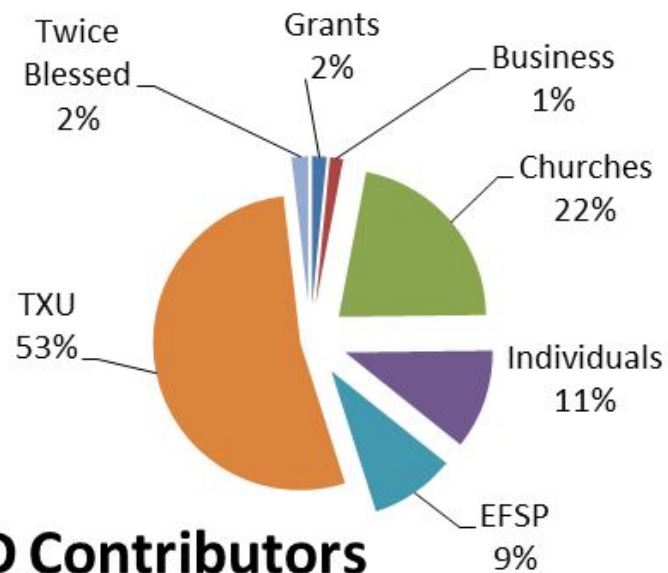

NEED Contributors & Expenses as of December 2021

NEED Contributors