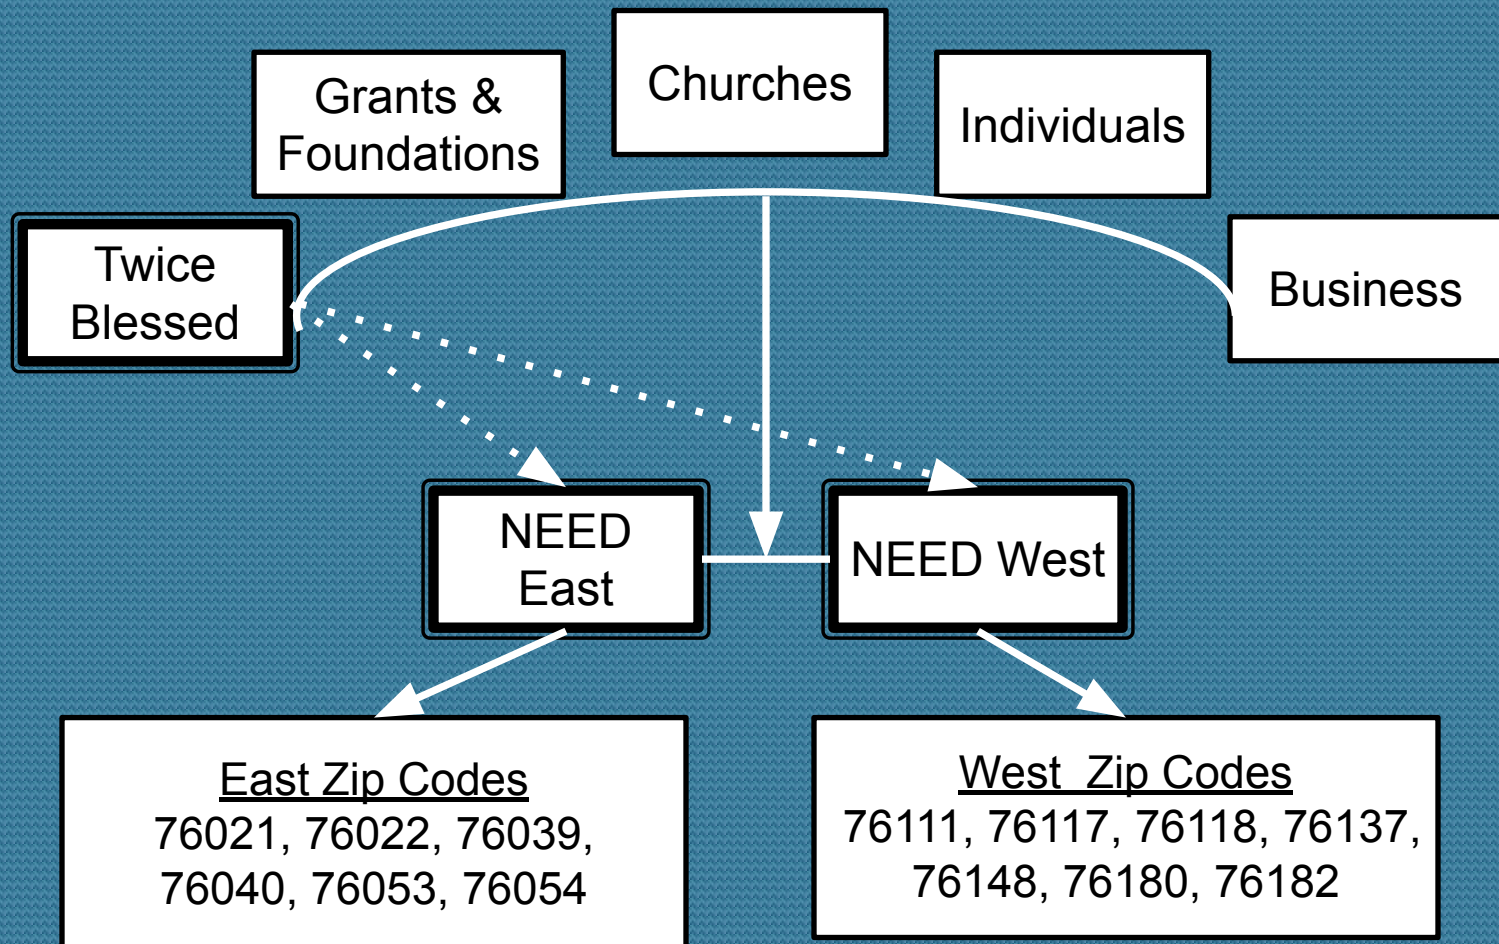

North East Emergency Distribution (NEED)