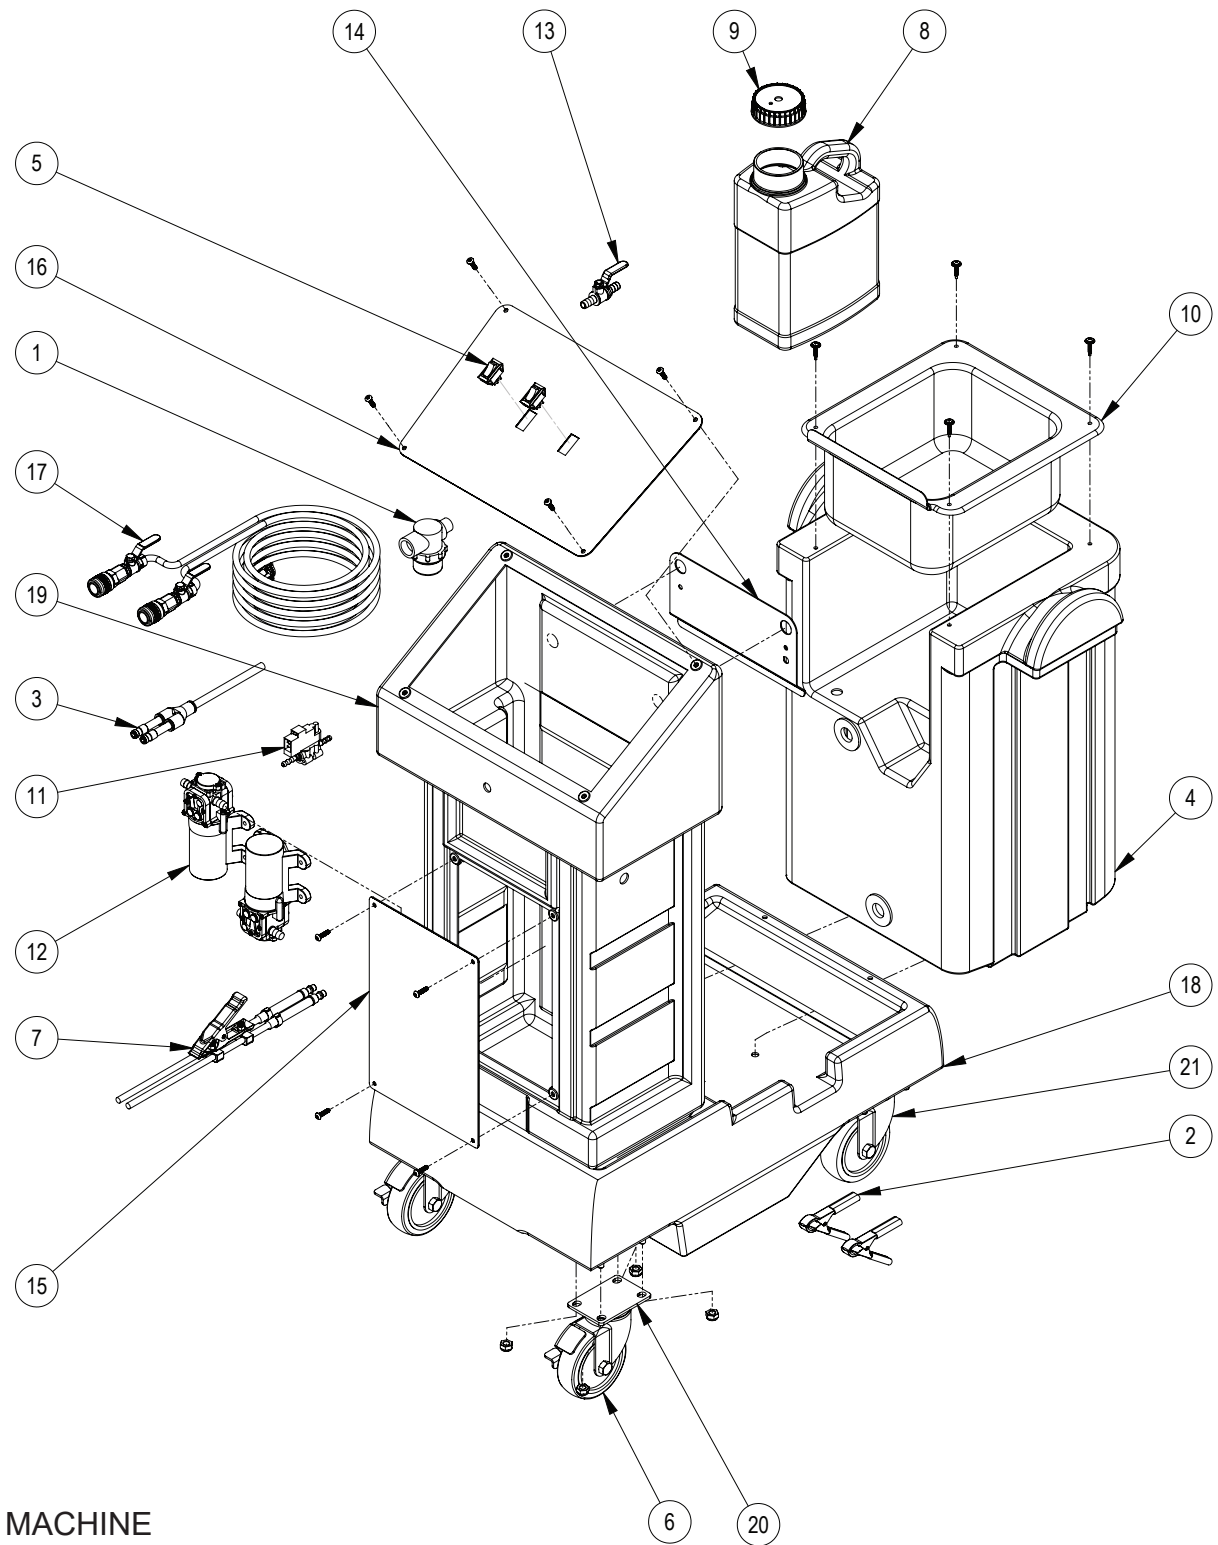

ITEM NO.	PART NO.	DESCRIPTION	QTY.
1	940552	IN LINE STRAINER	1
2	940830	BATTERY CABLE ASSEMBLY 12FT	1
3	941178	Y - ADAPTER	1
4	941252	REAR CABINET SUPPORT - RED	1
5	941341	2 WAY SWITCH	2
6	942137W	WHEEL ONLY 4" CASTERS	4
7	40100067	POWER STEERING ADAPTER	1
8	40200438	1 GAL WASTE FLUID BOTTLE	1
9	40200439	CAP FOR 40200438 WASTE BOTTLE	1
10	40200440	2 GAL MOLDED TRAY	1
11	40200741	INLINE PRESSURE SWITCH 3/8 PORTS	1
12	40200742	35 PSI PUMP	2
13	40200759	BALL VALVE 3/8	1
14	40300260	PLATE - REAR CABINET	1
15	40300309	SERVICE PANEL - OVERLAY ASSEMBLY	1
16	40300313	CONTROL PANEL - OVERLAY ASSEMBLY	1
17	40300353	HOSE ASSEMBLY	1
18	R940750	CHASSIS - BLACK	1
19	R940751	CONSOLE - BLACK	1
20	R942118	CASTER 4" W/BRAKE	2
21	R942137	CASTER 4" SWIVEL	2

EW23001 - POWER STEERING FLUID EXCHANGE MACHINE