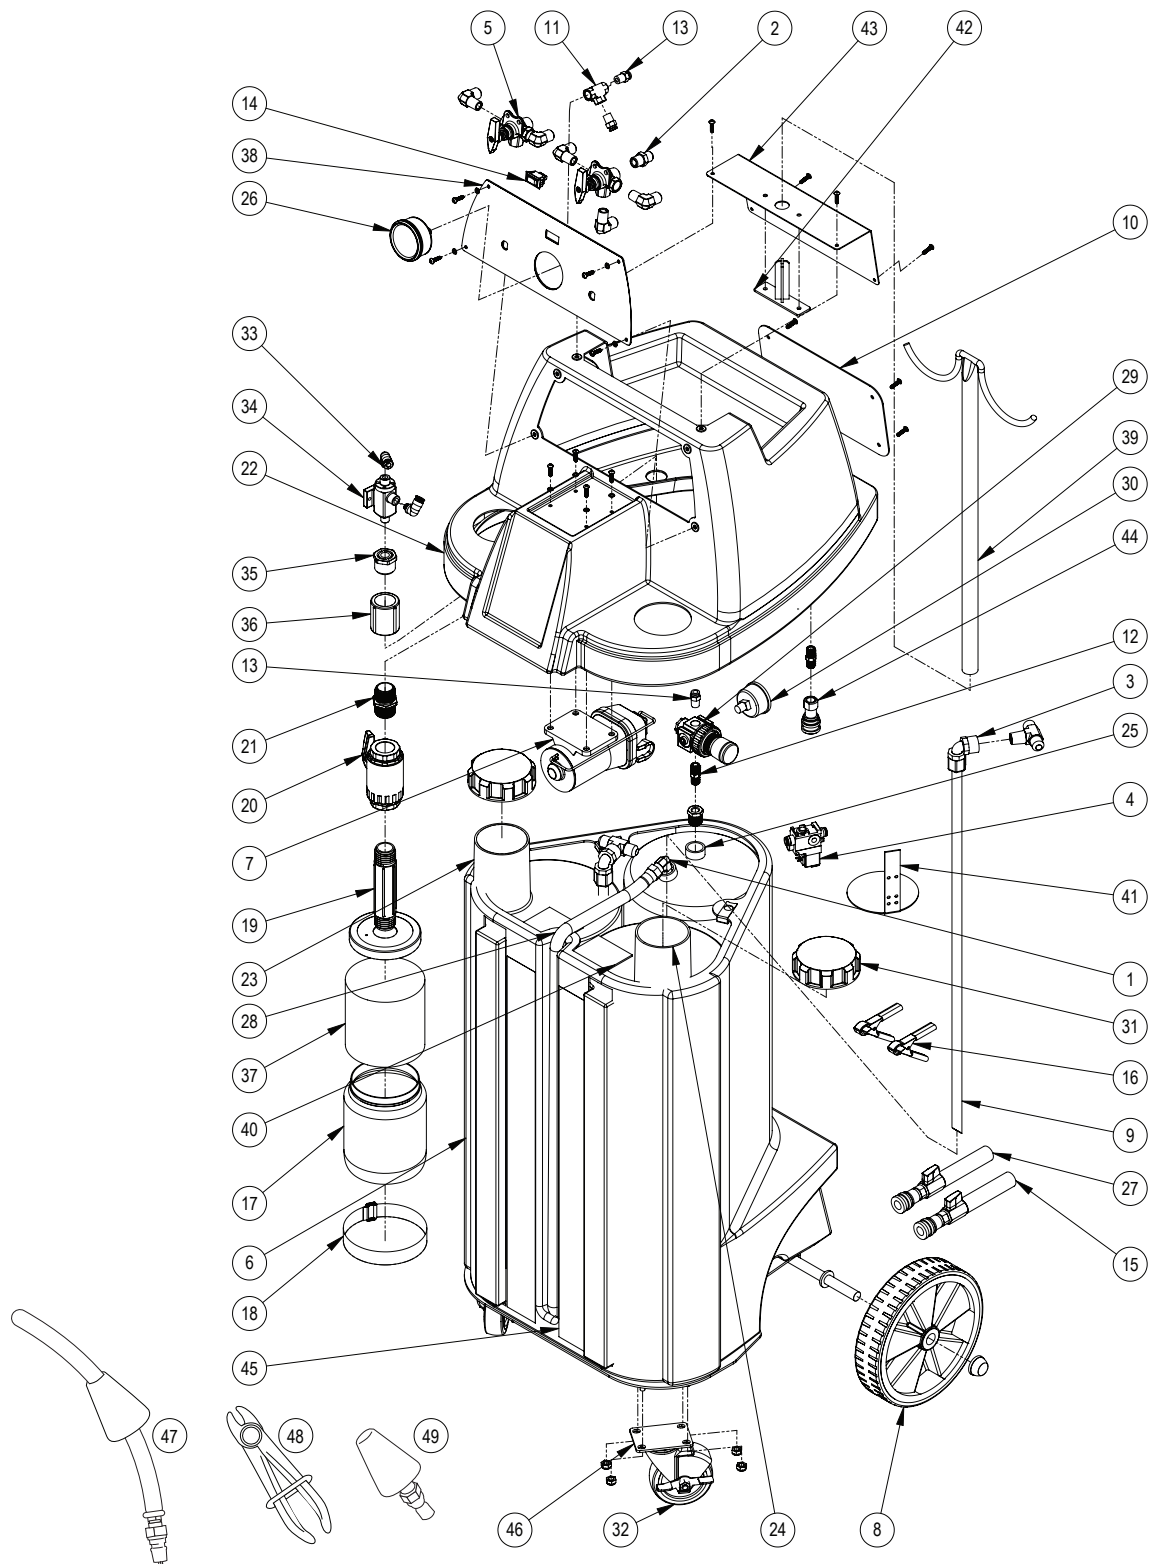

ITEM NO.	PART NO.	DESCRIPTION	QTY.
1	940114	90 JIC ELBOW	8
2	940124	MALE CONNECTOR 3/8 NPT x 1/2 JIC	2
3	941226	ELBOW PLASTIC FEM 1/2 NPT x 5/8 TU	2
4	941276	SOLENOID AIR VALVE (BLUE)	1
5	941277	4-WAY VALVE	2
6	941283	CONSOLE	1
7	941285	INTERNAL PUMP	1
8	941300	WHEEL 10 x 2-5/8 x 2-3/16	2
9	941307	ALUM TUBE 5/8 X 29.5 MITER 1 END	2
10	941317	LOWER SERVICE PANEL - BLACK	1
11	941324	TEE 1/4 FEMALE	1
12	941328	CONNECTOR 1/4NPT 1/4NPT	2
13	941332	1/4NPT 5/16 PUSH CONN FITTING	4
14	941342	3-WAY SWITCH	1
15	941346	RED SERVICE HOSE	1
16	941396W	BATTERY CABLE ASSEMBLY	1
17	941424	BOTTLE - PLASTIC OVRFLOW	1
18	941425	STRAP - VELCRO BOTTLE HOLDER	1
19	941426	PIPE NIPPLE-1 X 6 LONG	1
20	941427	OVERFLOW VALVE- 1 FPT PVC	1
21	941428	PIPE NIPPLE-1 X 6 SHORT	1
22	941431	TOP - RED	1
23	941432	TANK - NEW LH NATURAL	1
24	941433	TANK - NEW RH NATURAL	1
25	941434	TANK - USED FLUID STEEL	1
26	941438	2.5 PANEL MOUNT GAUGE	1
27	941441	BLACK SERVICE HOSE	1
28	941450	INTERNAL HOSE SET	1
29	941469	REGULATOR	1
30	941470	GAUGE 0-200 PSI MINIATURE	1
31	942113	TANK CAP	2
32	942137W	WHEEL ONLY 4" CASTERS	4
33	40200338	5/16 TUBE X 1/8 NPT ELBOW	2
34	40200355	GENERATOR - VACUUM	1
35	40200396	REDUCER BUSHING PVC 1 X 1/4	1
36	40200397	1" NPT FEMALE PVC PIPE FITTING	1
37	40201007	FOAM 5" DIA X 5" THICK 1533 FOAM	1
38	40300312	PANEL - OVERLAY ASSEMBLY	1
39	P941321	SHEPHERD HOOK WELDMENT	1
40	P941370	BRACKET - BLACK CONSOLE	2
41	P941437	BOTTLE HOLD PLATE	1
42	P941452	SHEPHERD HOOK MOUNT	1
43	P941454	UPPER SERVICE PANEL BLACK	1
44	R940828	BULKHEAD CON 1/4 FPT	1
45	R941306	MEASURING STRIP STICKER	2
46	R942118	CASTER 4 W/BRAKE	2
47	40100057	VACUUM FILL HOSE ASSEMBLY	1
48	941290	SMALL HOSE CLAMP PLIERS	1
49	941295	CONE ADAPTER ASSEMBLY	1