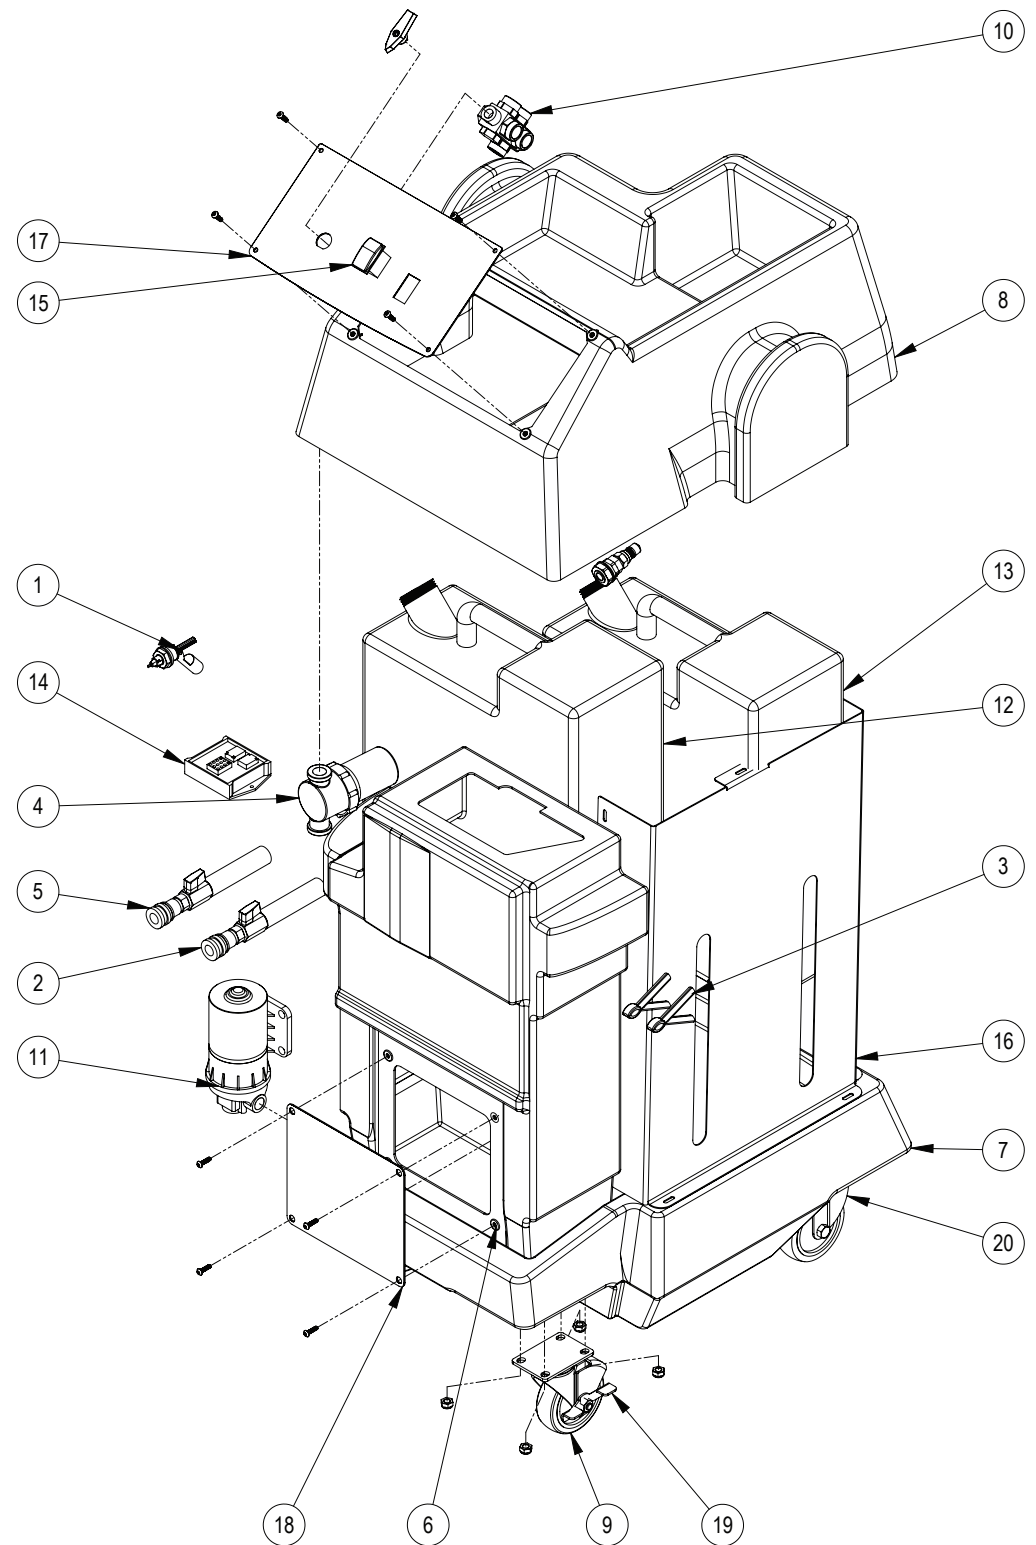

ITEM NO.	PART NO.	DESCRIPTION	QTY.
1	R941251	LS-7 POLY LEVEL SWITCH	1
2	941346	RED SERVICE HOSE	1
3	941396W	BATTERY CABLE ASSEMBLY	1
4	941463	T - STRAINER 50X50 MESH 1/2 NPT	1
5	941467	BLACK SERVICE HOSE	1
6	941602	CONSOLE - BLACK	1
7	941603	CHASSIS - BLACK	1
8	941604	TOP - BLACK	1
9	942137W	WHEEL ONLY 4" CASTERS	4
10	40200547	STACKED BRASS BALL VALVE	1
11	40200557	COOLANT PUMP	1
12	40200617	USED FLUID TANK 6 GAL	1
13	40200618	NEW FLUID TANK 6 GAL	1
14	40200729	CONTROL BOX ONLY - W/COOLANT EXCH MACHINE	1
15	40200730	SWITCH ONLY - W/COOLANT EXCH MACHINE	1
16	40300289	BOTTOM SUPPORT PANEL	1
17	40300303	PANEL- OVERLAY ASSEMBLY	1
18	40300310	SERVICE PANEL- OVERLAY ASSEMBLY	1
19	R942118	CASTER 4" W/BRAKE	2
20	R942137	CASTER 4" SWIVEL	2