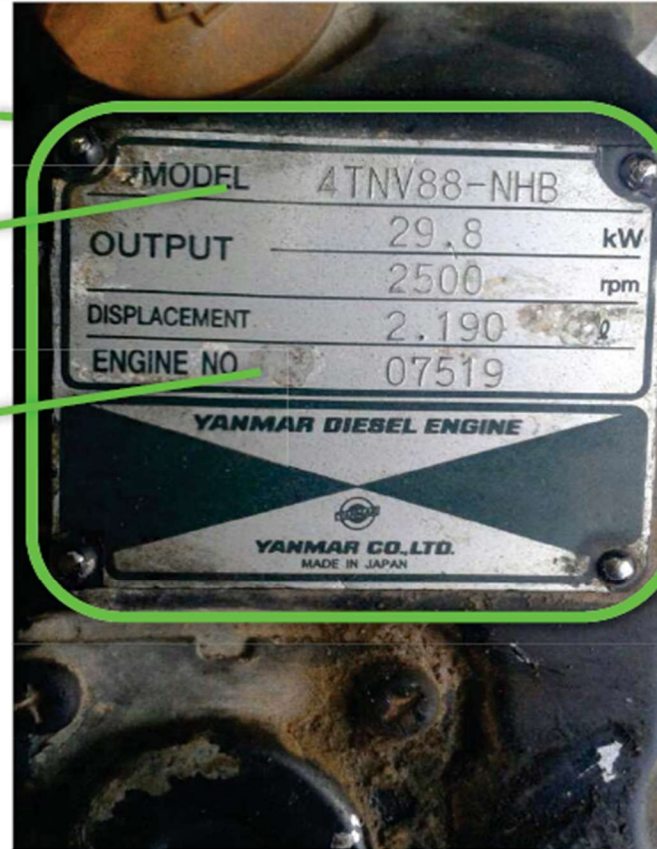

# LOCATION OF LABELS

**Figure** shows the location of regulatory and safety labels on YANMAR TNM and TNV series indirect injection model engines.

The typical location of the emission control information label is shown (**Figure (1)**)

Typical location of the engine nameplate is (**Figure (2)**)

**Figure** shows the location of regulatory and safety labels on YANMAR TNV series direct injection model engine.

# Yanmar Engine EPA & EU Label Identification Example A

YANMAR Engine Name Plate

YANMAR Engine Model

YANMAR Engine Serial #

The EPA requires tracking of the YANMAR Engine Model and Serial Number.

The EPA Model Number is NOT usable for tracking.