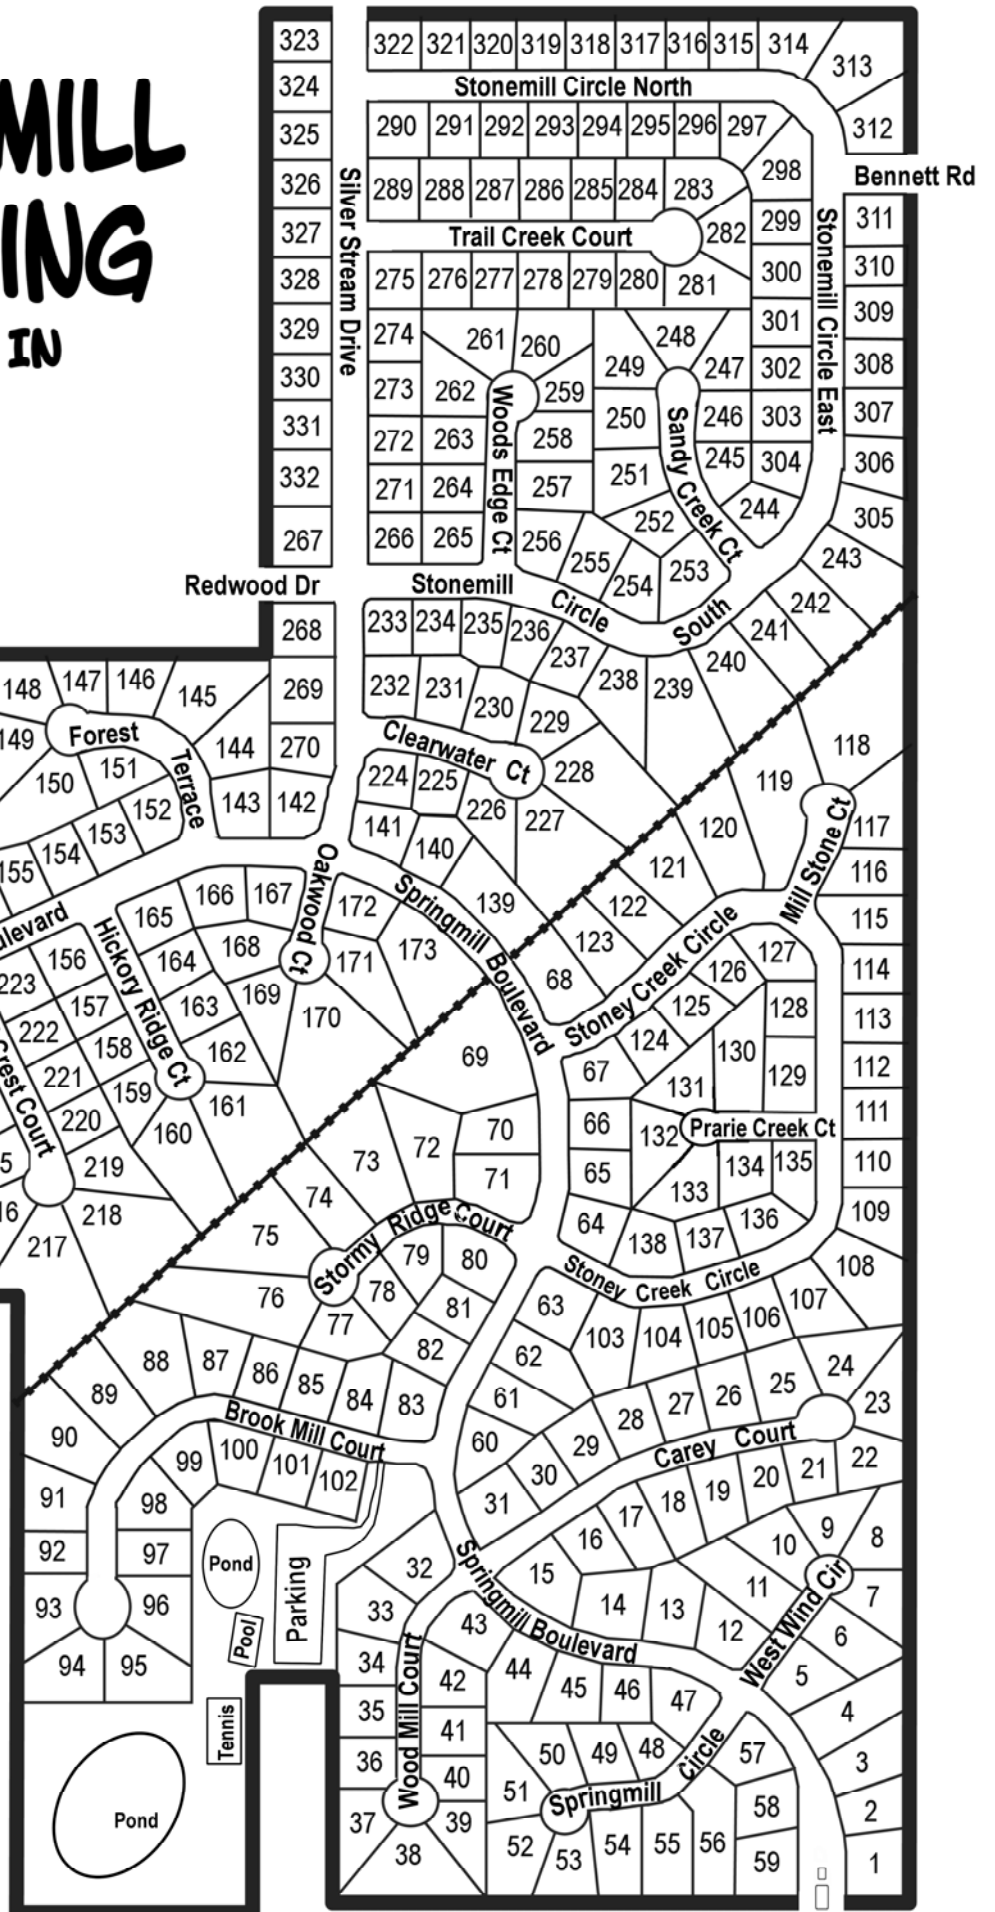

SPRINGMILL CROSSING

CARMEL, IN

Springmill Road

rsc @ 2006

136th Street