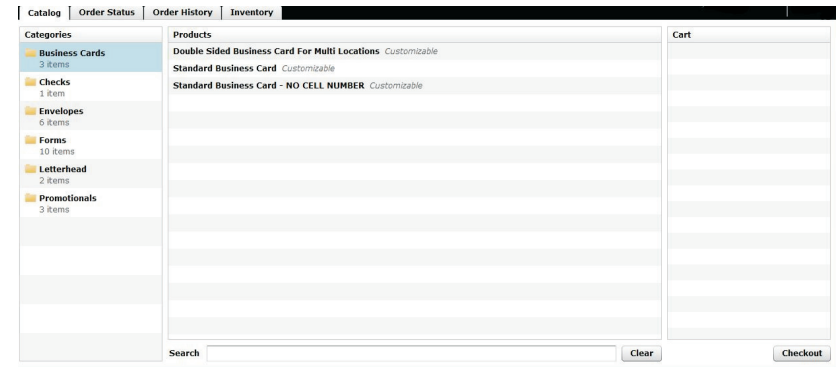

5395 Kazuko Court, Moorpark, CA 93021
Phone 800.989.9296 • FAX 805.523.2987
www.taylorprintingco.com

EASY AS 1 2 3

it's that simple

Taylor Systems™ simplifies the customers ordering through technology with a simple click of the mouse. Customer needs will be met with fair, always up to date competitive prices and the highest quality of product guarantee.

Examples of categories:

- **Forms**
- **Envelopes**
- **Checks**
- **Letterhead**
- **Stationery**
- **Labels**
- **Business Cards**
- **Promotionals**

1. Choose product from custom catalog

2. Add to cart