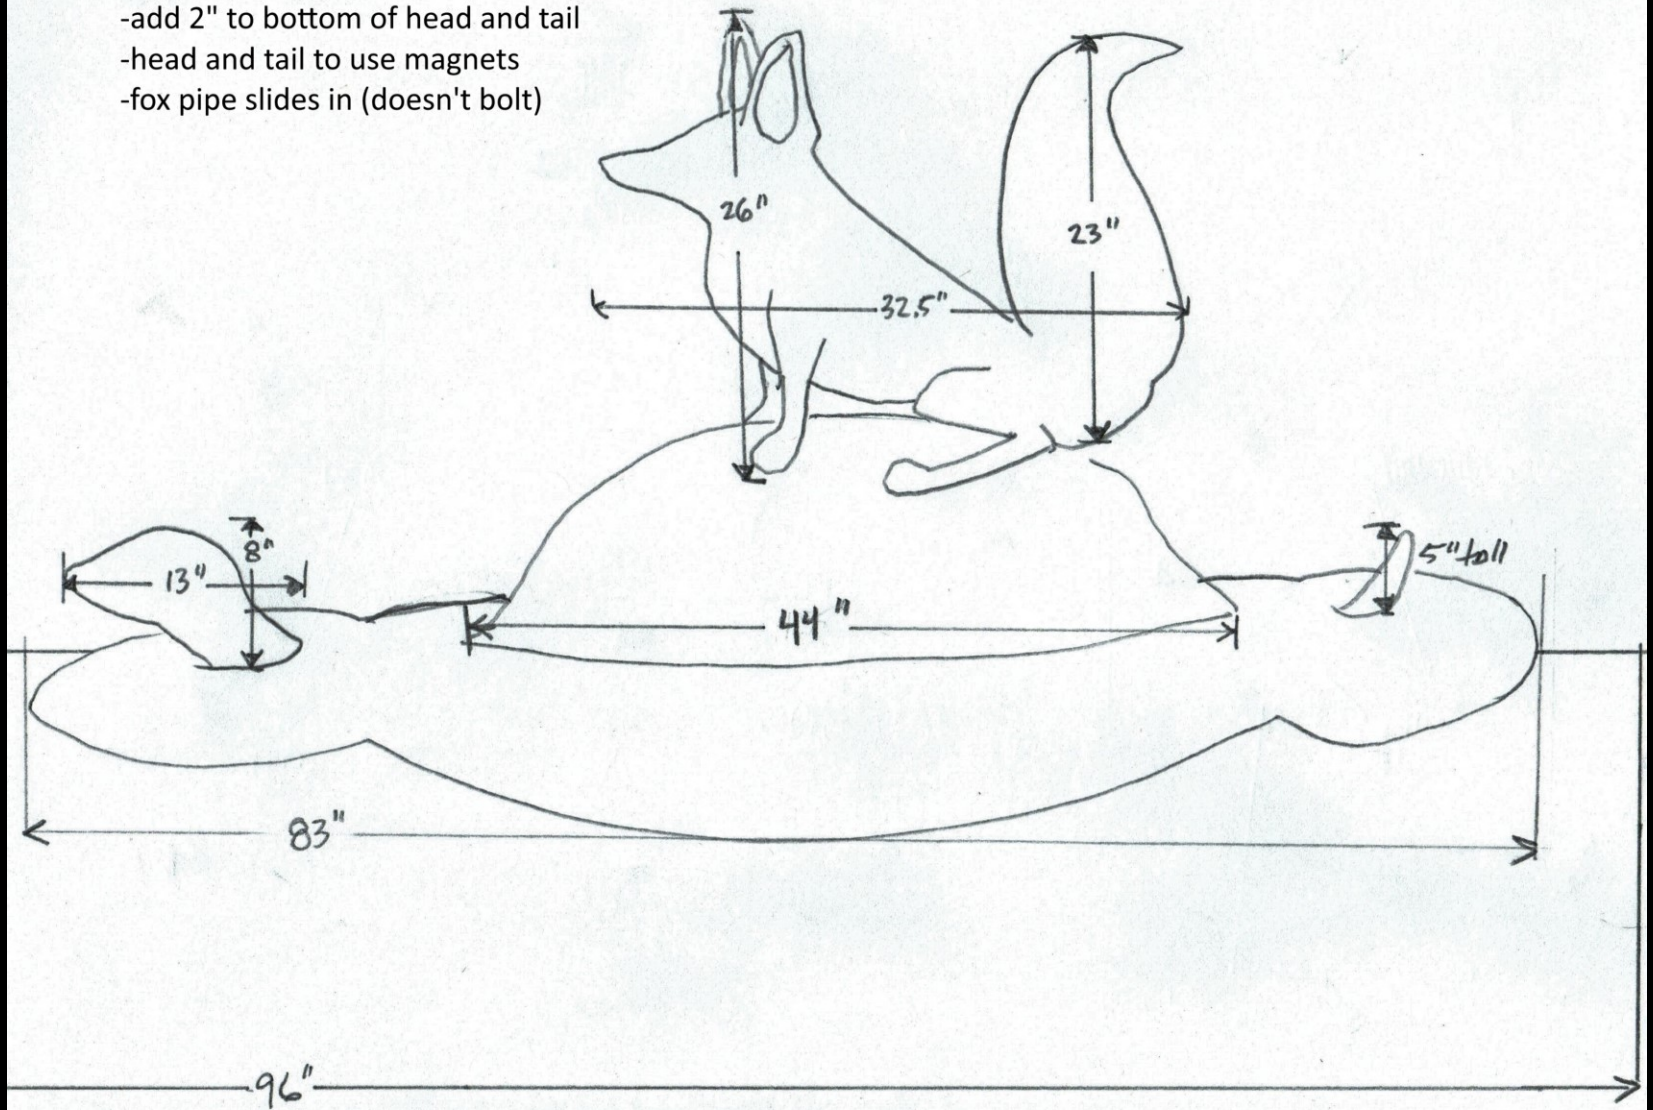

PLAYGROUNDS

FABRICATIONS

Notes:

- add 2" to bottom of head and tail
- head and tail to use magnets
- fox pipe slides in (doesn't bolt)

Steel
armature

Aluminum peg
and
galvanized
sleeve
system

Aluminum
square
pipe and
sleeve
system