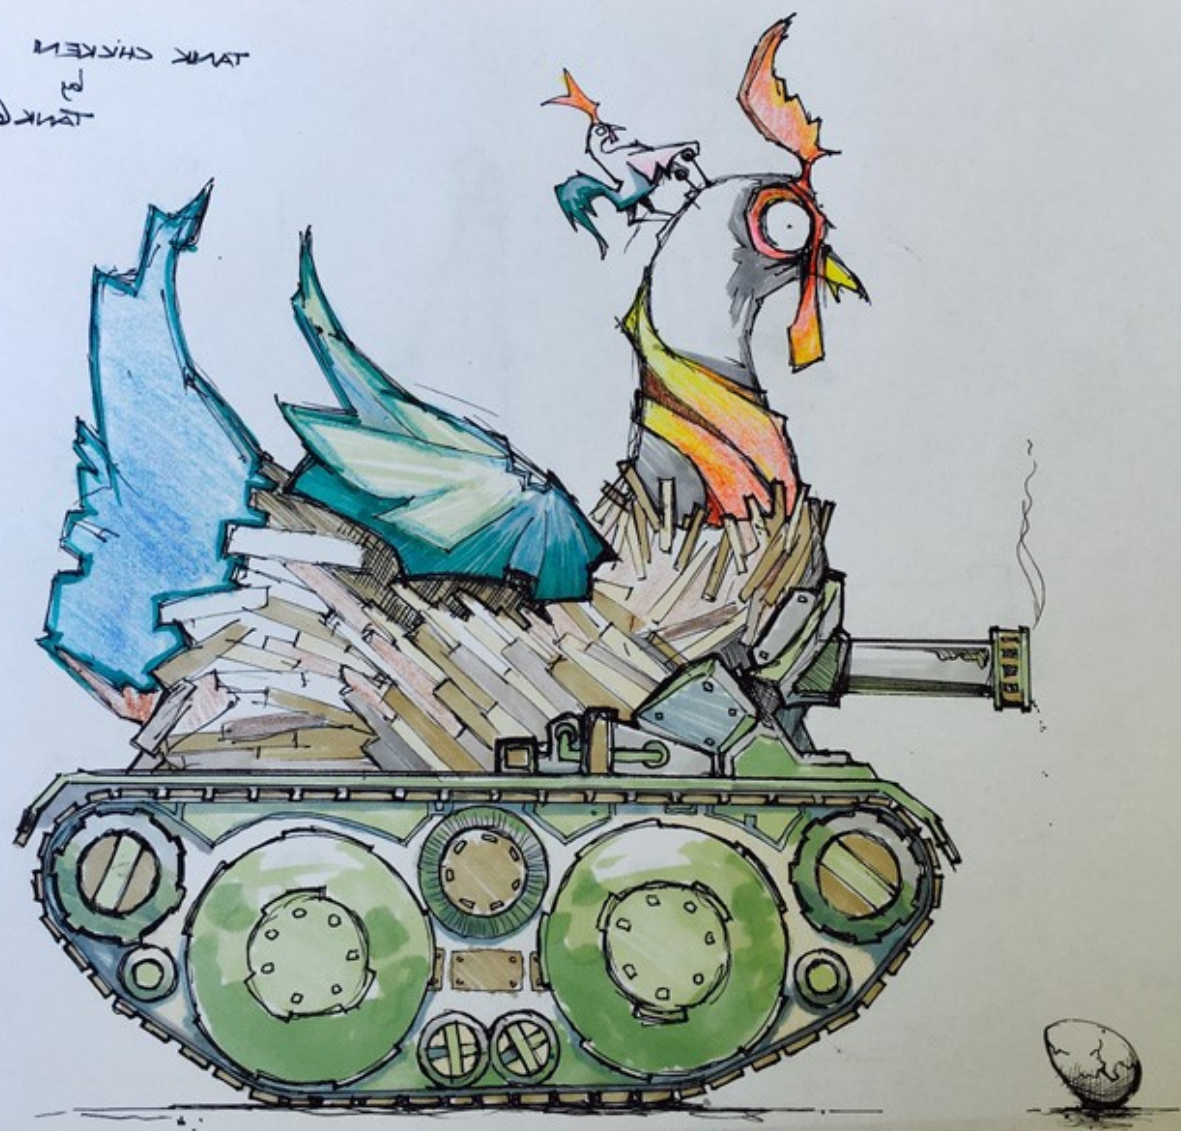

TANK CHICKEN
P
TANK P12