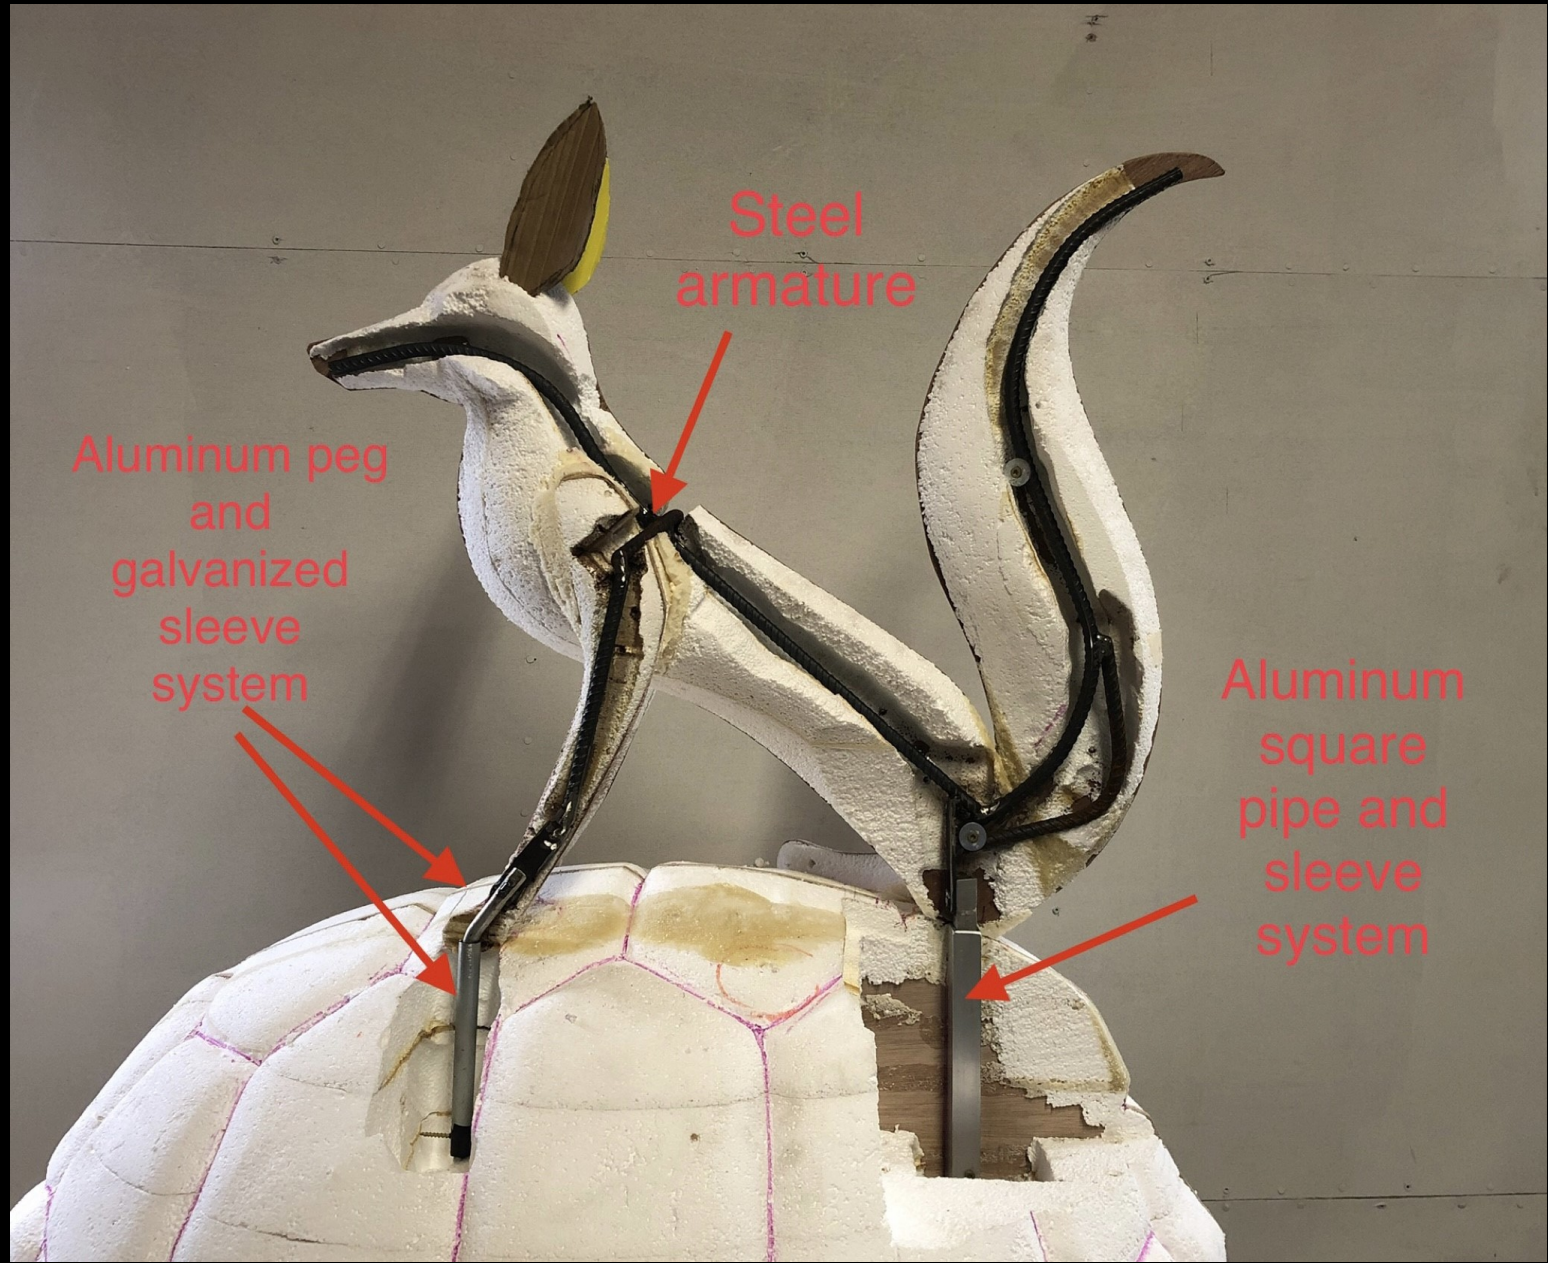

BRIAN SOMERVILLE

 @claybeasts

**Maker's
Mark**

KENTUCKY STRAIGHT BOURBON
WHISKY
handmade

Distilled, aged and bottled by the
Maker's Mark Distillery, Inc.
Near Hill Country, Loretto, Ky, USA

Here's to life, liberty
and the pursuit
of more bourbon.

PLAYGROUNDS

FABRICATIONS

Notes:

- add 2" to bottom of head and tail
- head and tail to use magnets
- fox pipe slides in (doesn't bolt)

Steel
armature

Aluminum peg
and
galvanized
sleeve
system

Aluminum
square
pipe and
sleeve
system