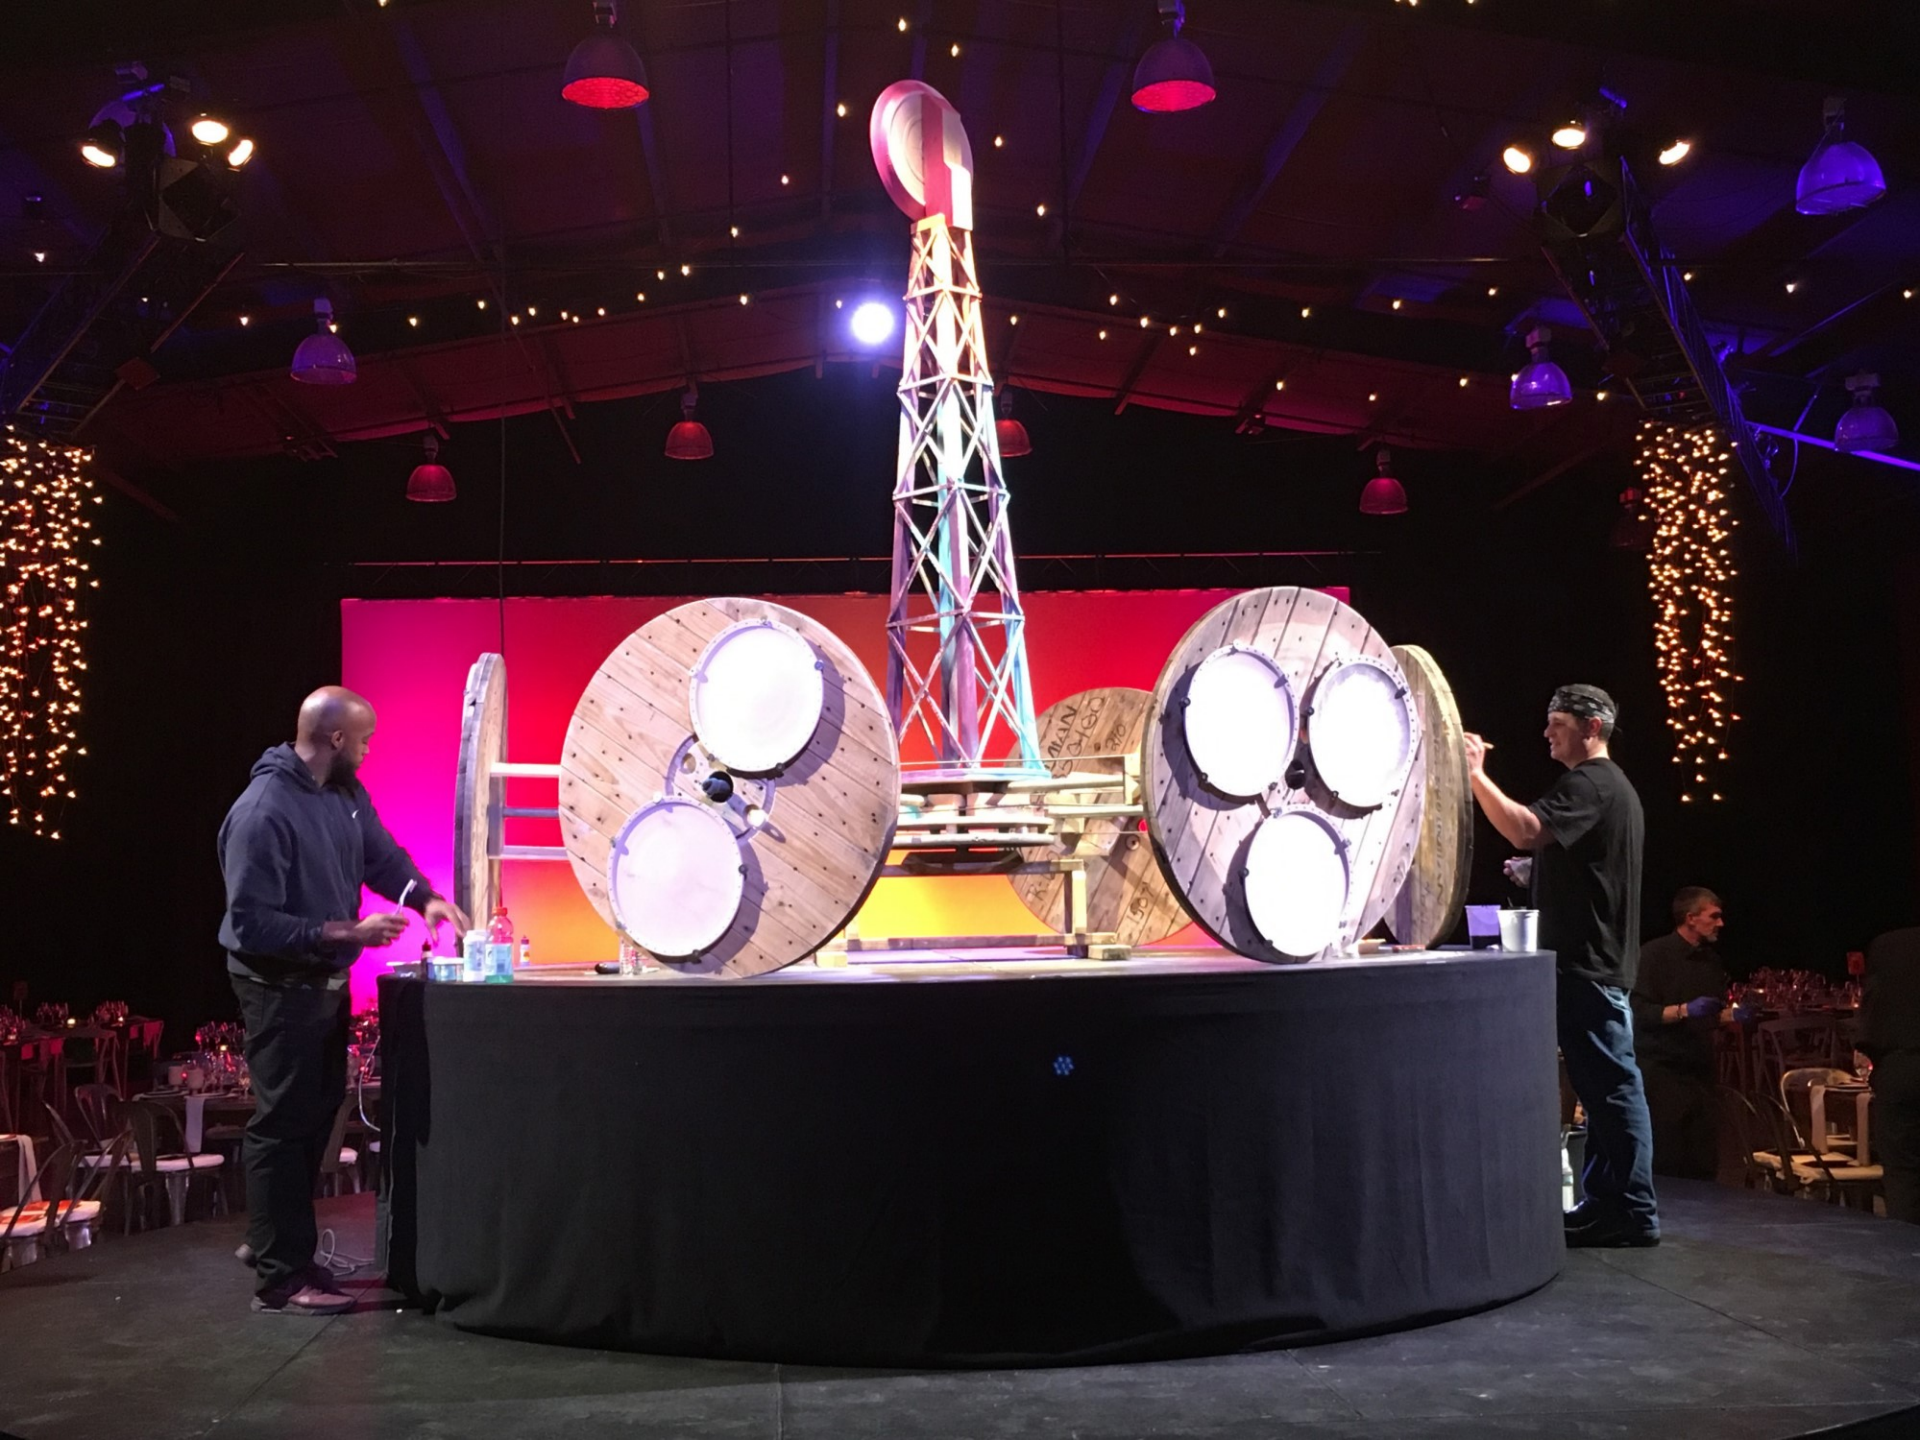

BRIAN SOMERVILLE

 @claybeasts

**Maker's
Mark**

KENTUCKY STRAIGHT BOURBON
WHISKY
handmade

Distilled, aged and bottled by the
Maker's Mark Distillery, Inc.
Near Hill Country, Loretto, Ky, USA

Here's to life, liberty
and the pursuit
of more bourbon.

solidspectrumart

COMMISSIONS

PARKE WEST

52.4K

184

2,006

kelseaballerini and carrieunderwood

DEMONSTRATIONS

COLLABORATIONS

ARTS · NASHVILLE

CONVERSATIONS^{AT} OZ

Celebrating difference. Connecting in dialogue.

Copyrighted Material

THE PERILS FISHBOOY

WRITTEN & ILLUSTRATED BY CORY BASIL

T A N K