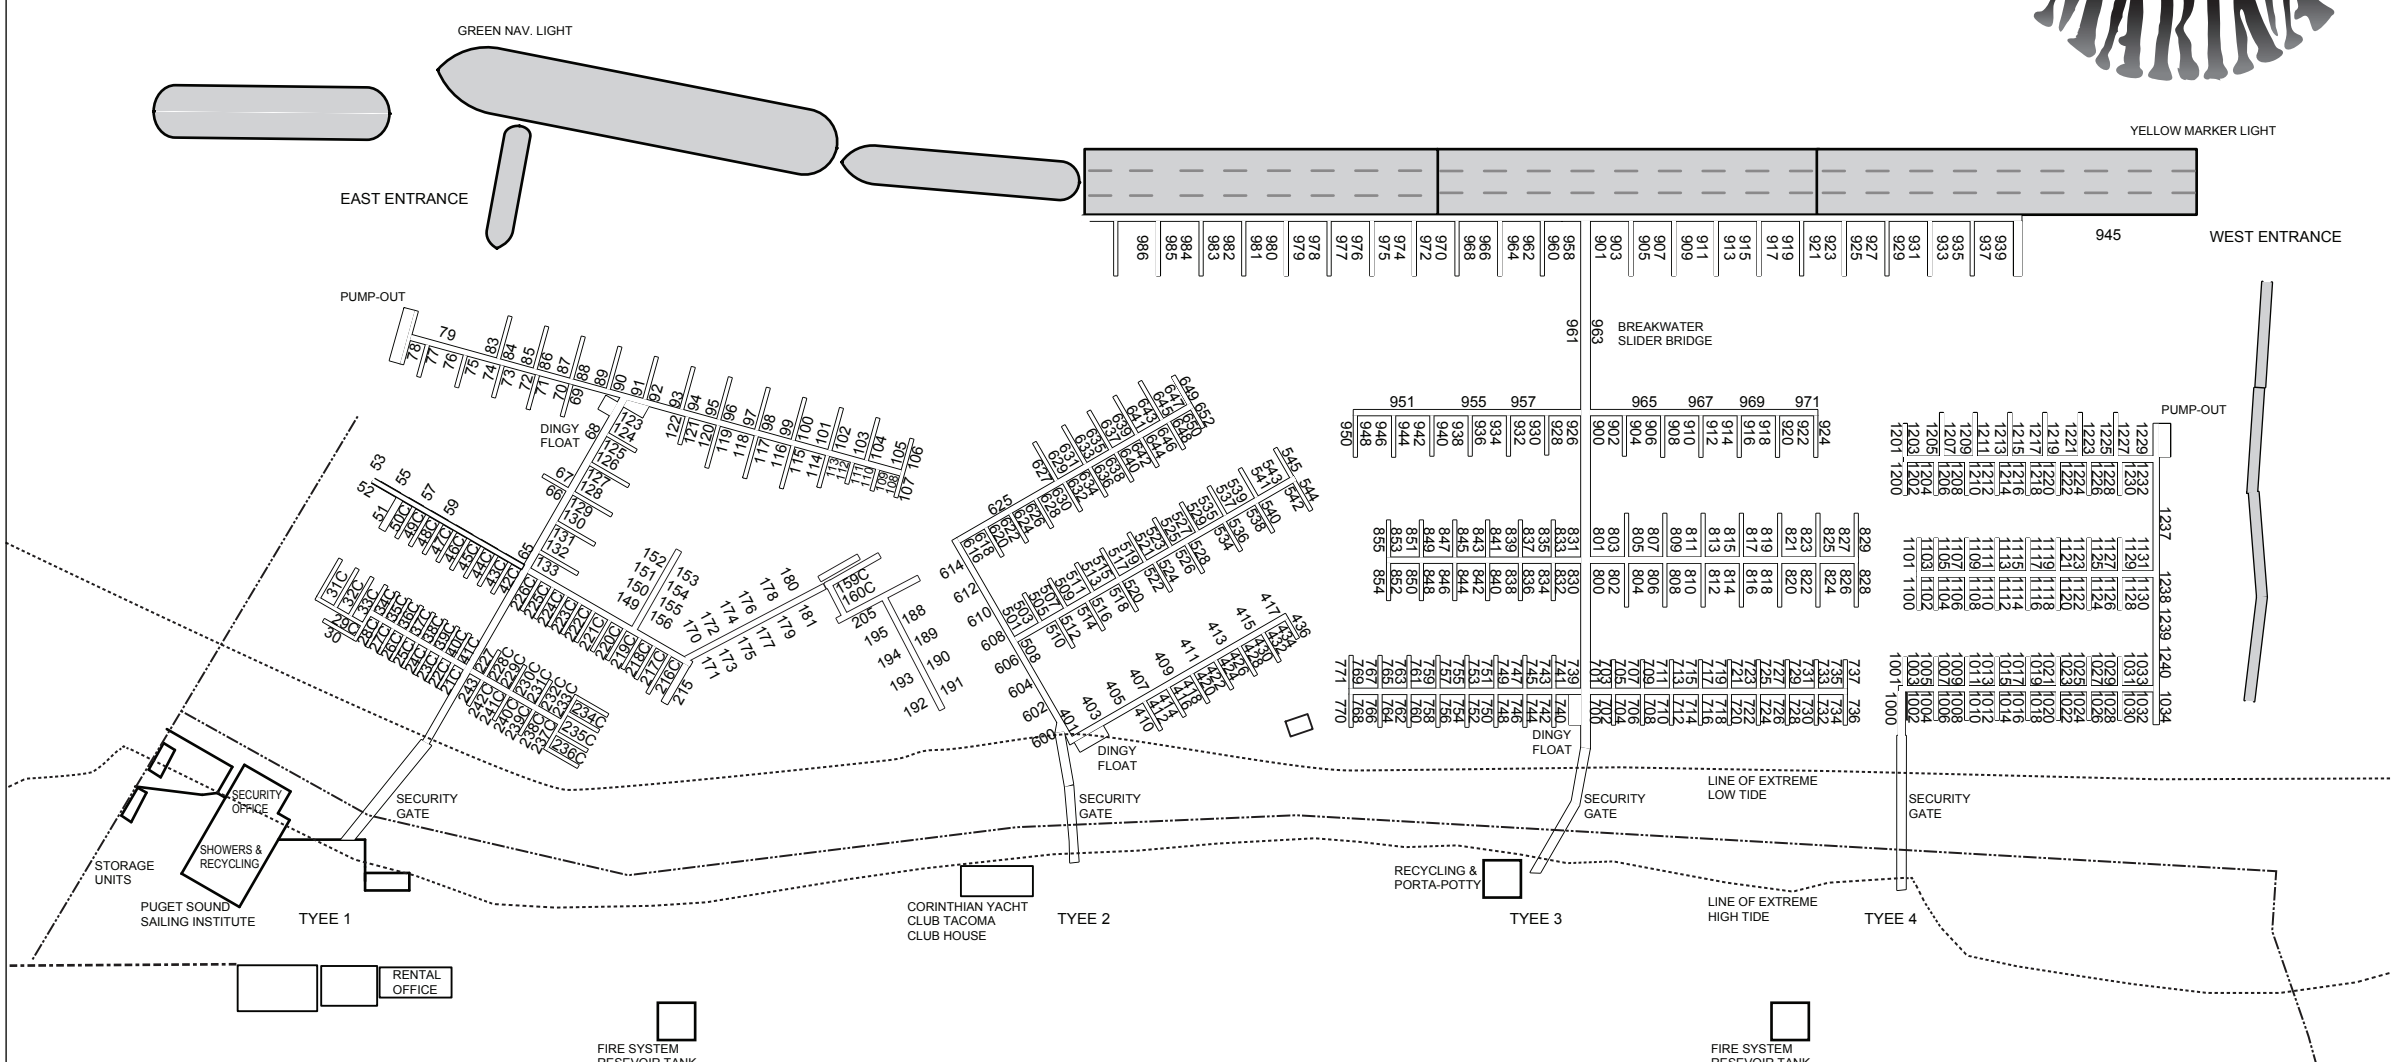

COMMENCEMENT BAY

SITE PLAN			
TYEE MARINA 5618 Marine View Dr. Tacoma, WA 98422			
SIZE	DRAWN BY: tyee marina@gmail.com	DWG NO. TY-072418	REV 5.0
253-383-5321		07/24/2018	
			SHEET 1 OF 1