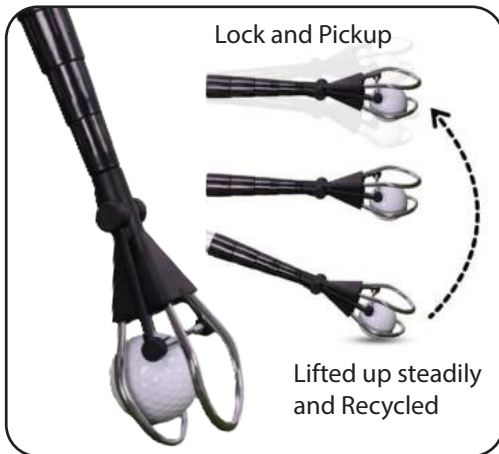

Spikes / Accessories

TORNADO
fast twist TOUR LOCK

Bags - **PS01400**
400 Ct - **PS30715**
800 Ct - **PS60700**

BLACK WIDOW CLASSIC
fast twist PINNS Metal Thread Insert System

Bags - **PS1136**
400 Ct - **PS26400**

BLACK WIDOW TOUR
fast twist PINNS

Bags - **PS1515**
400 Ct - **PS33750**
800 Ct - **PS62860**

PULSAR
fast twist PINNS Metal Thread Insert System

Bags - **PS1400**
400 Ct - **PS30715**
800 Ct - **PS60700**

STEALTH
PINNS

Bags - **PS1400**
400 Ct - **PS30715**
800 Ct - **PS60700**

CYCLONE GOLF CLUBS
fast twist PINNS

Bags - **PS1400**
400 Ct - **PS30715**
800 Ct - **PS60700**

HELIX
PINNS

Bags - **PS1400**
400 Ct - **PS30715**

Singer
fast twist PINNS Metal Thread Insert System

Bags - **PS1400**
400 Ct - **PS30715**

PIVIX
fast twist PINNS

Bags - **PS1400**

TOUR ZARMA
PINNS

Bags - **PS1400**
400 Ct - **PS30715**

SEE OUR WEBSITE FOR MORE PRODUCTS
www.mobileproshop.com

Matchbook Combo Pack

Bagged Combo Pack

BR12- Golf Ball Retriever (12 ft)

- Aluminum Alloy shaft
- Easily to extend and collapse
- Comfortable hard plastic handle

MSRP $22.00 PS 01099