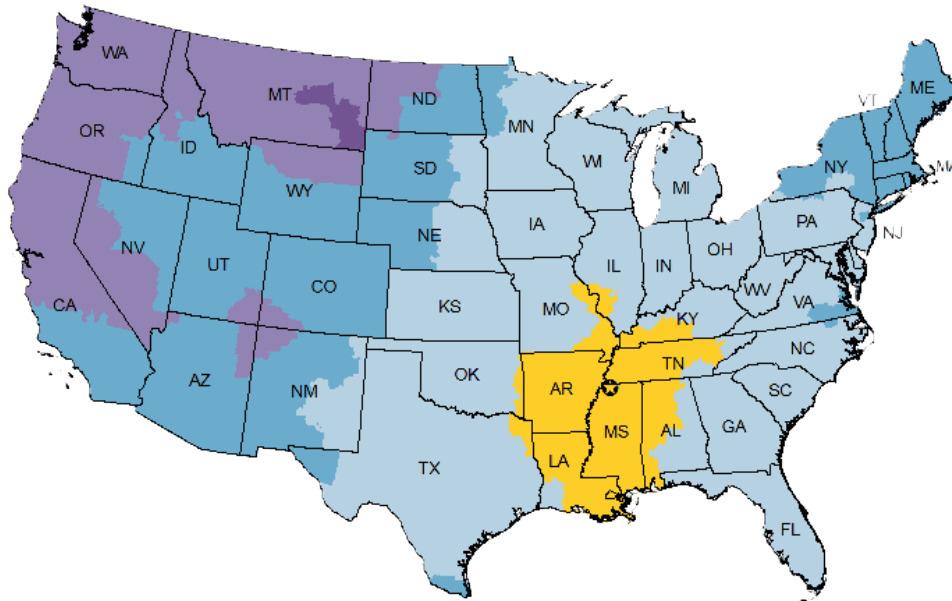

## FedEx transit - United States

FedEx Ground  
Origin: 38654

This map is a general representation of transit times; for specific transit information, please refer to fedex.com. This map illustrates service schedules in business days as of 06/03/2021 for FedEx Ground shipments.