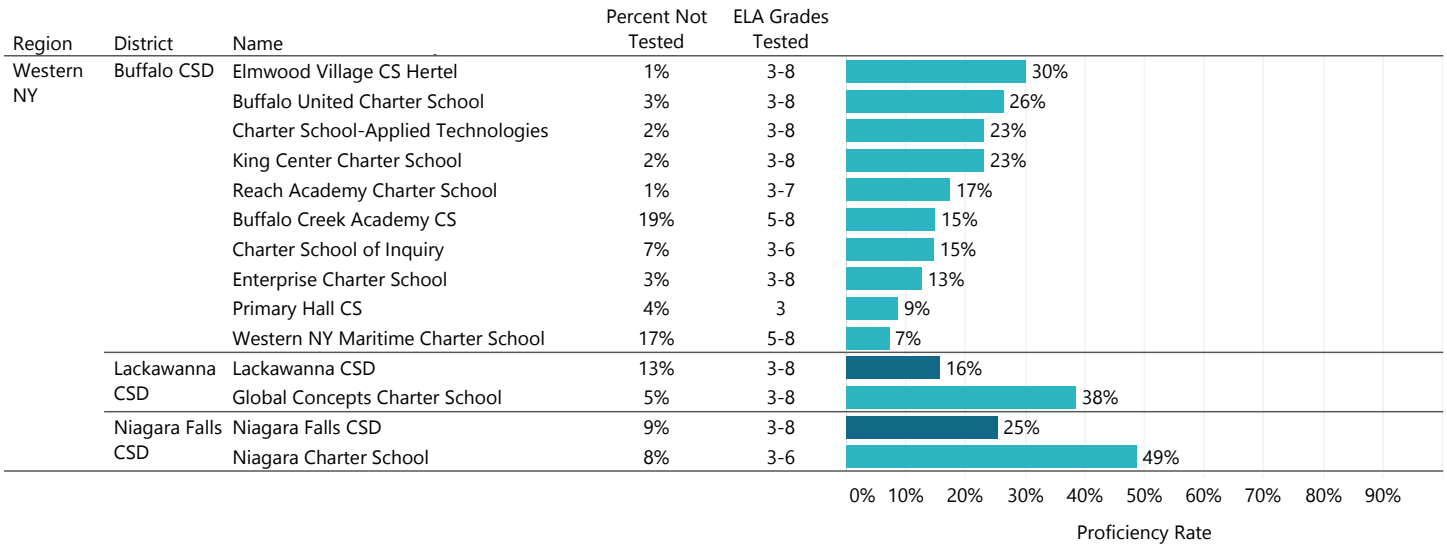

2024 Grades 3-8 ELA Proficiency Rate

NYS Charter Schools and Charter Host Districts

Aggregate proficiency rates are calculated as a weighted average of all 3-8 grade levels tested in each school and district.
 Schools with suppressed data in any grade will be indicated as 'Suppressed' and will not have an aggregate score.

Type

- Host Districts
- Charter School
- Statewide Aggregate

*School closed in 2024