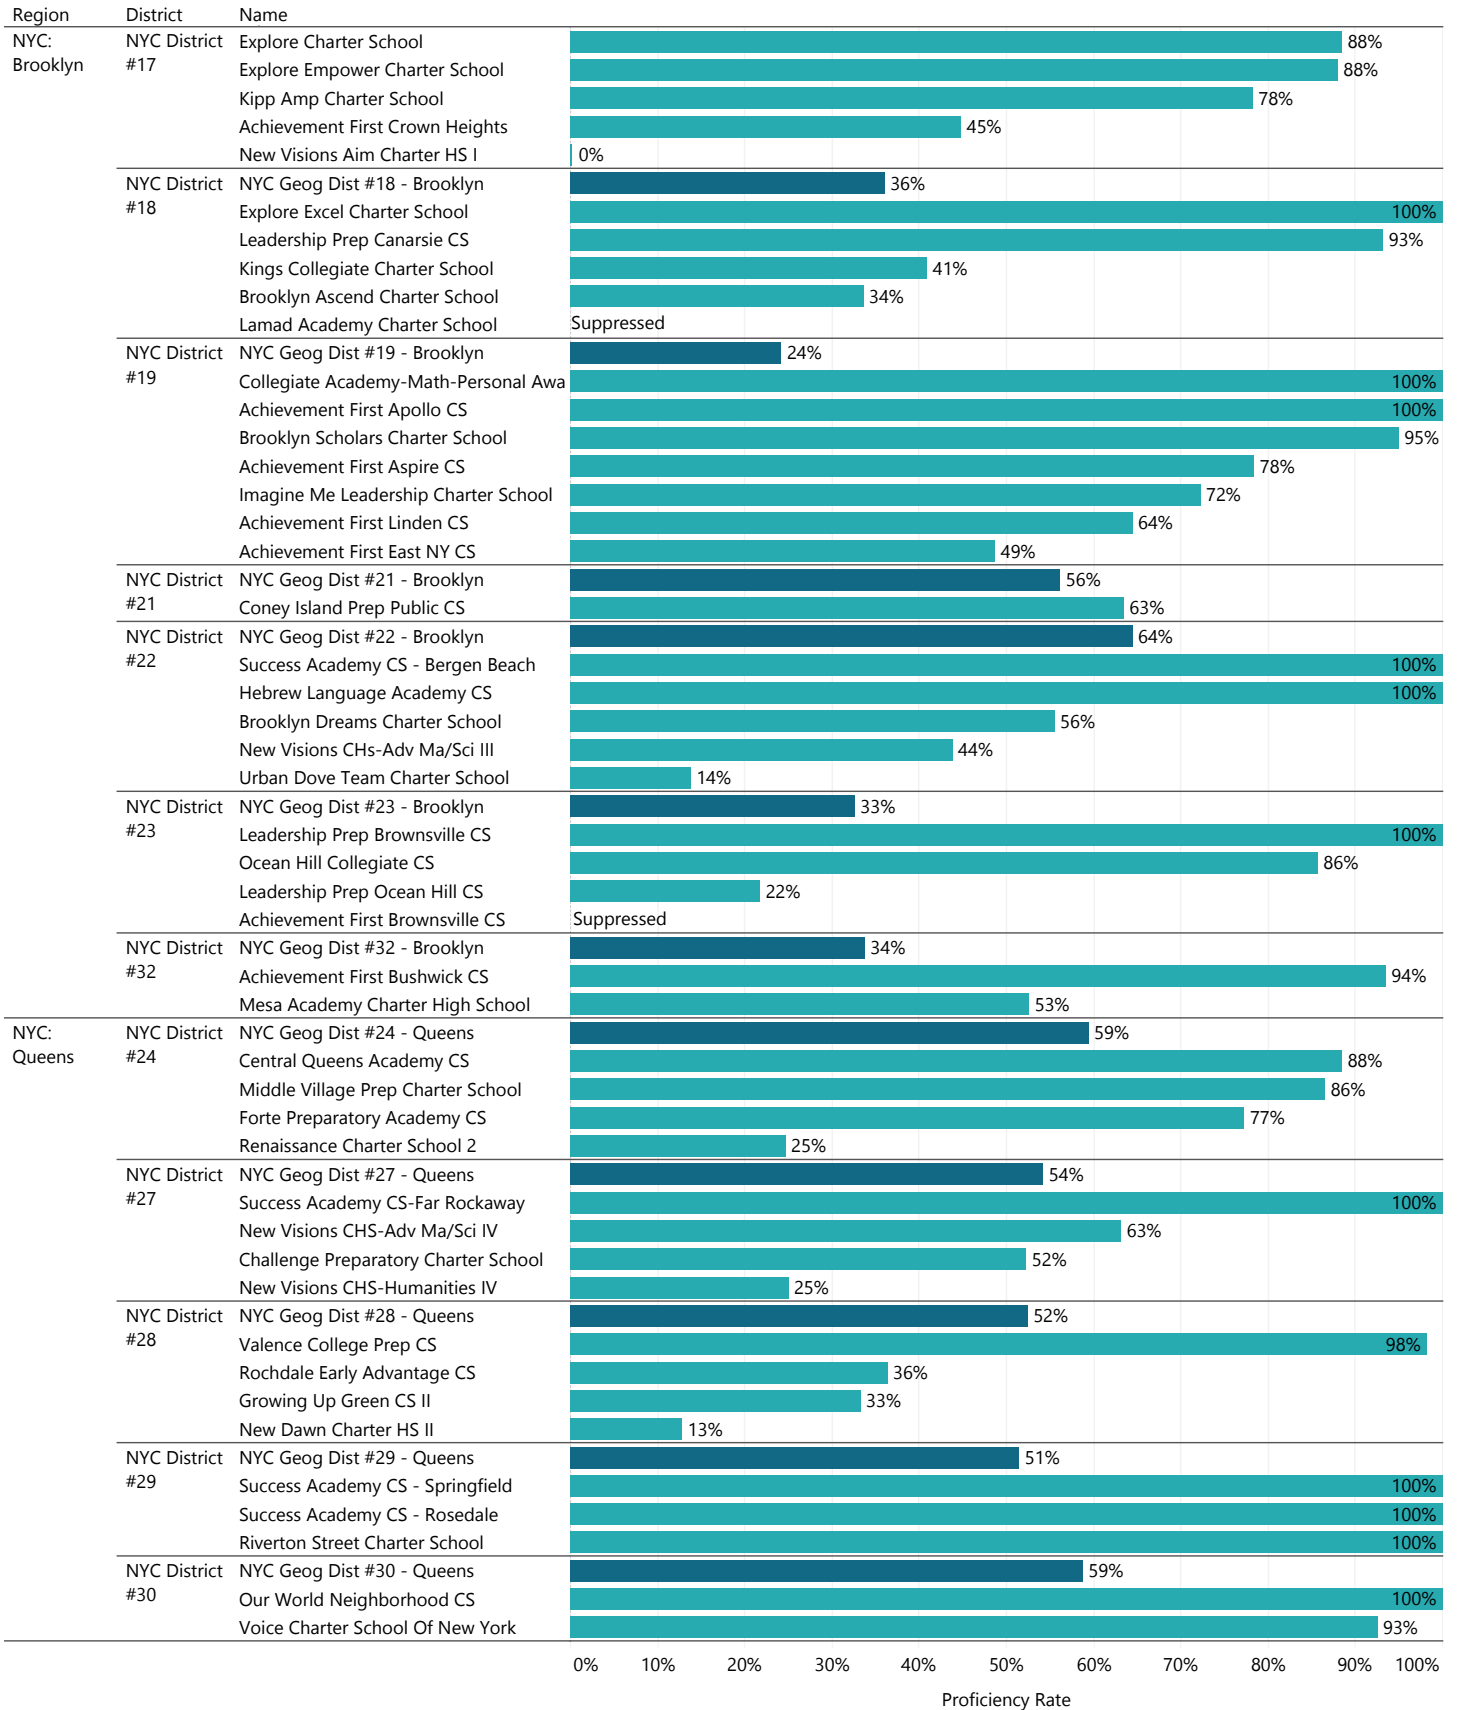

June 2024 Annual Regents Proficiency Rate: Algebra I

NYS Charter Schools and Charter Host Districts

Schools and districts with suppressed data are indicated as 'Suppressed' and will not have a proficiency rate.