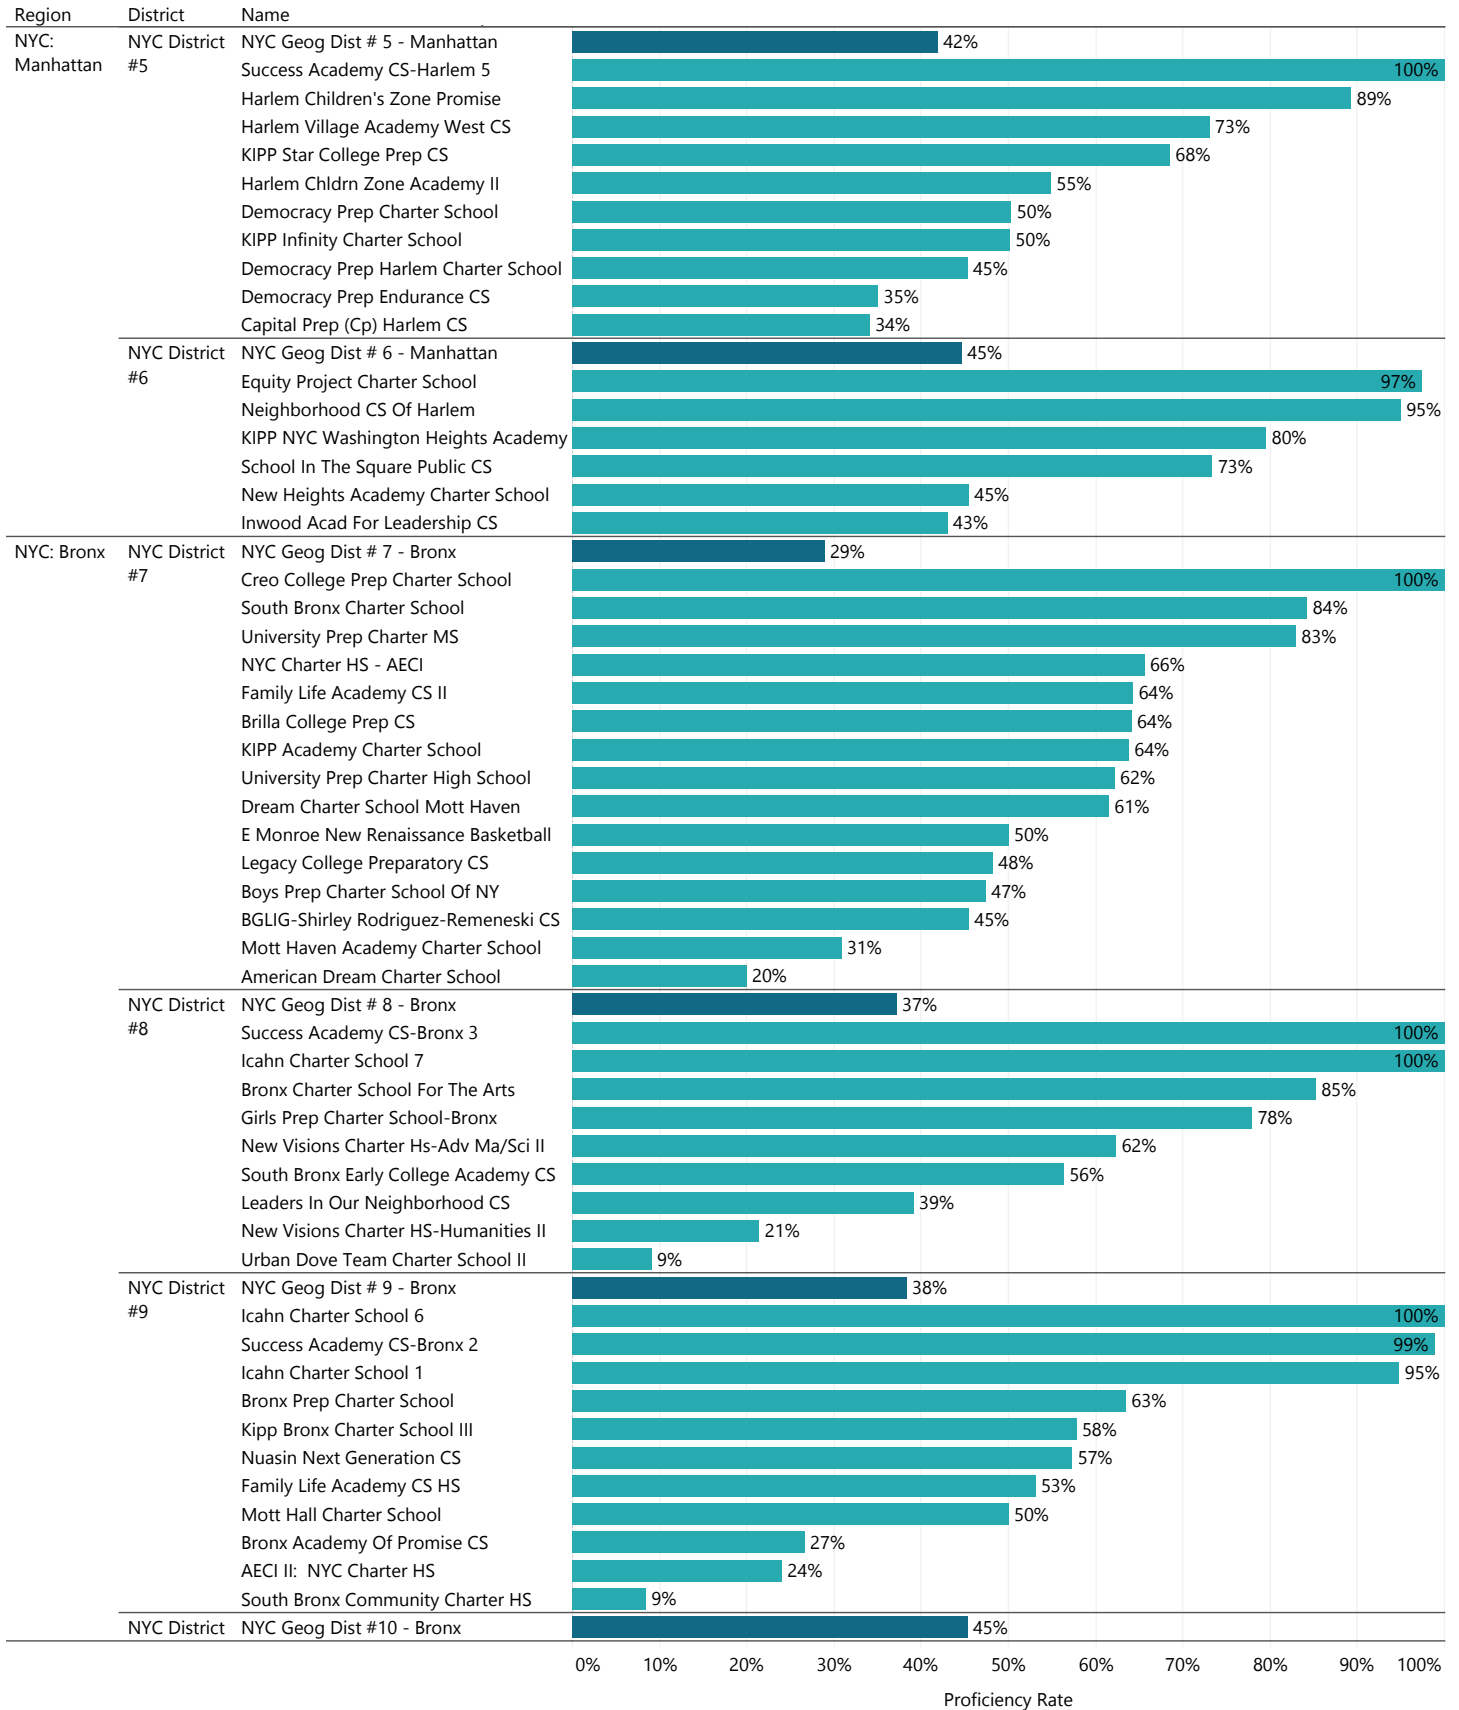

June 2024 Annual Regents Proficiency Rate: Algebra I

NYS Charter Schools and Charter Host Districts

Schools and districts with suppressed data are indicated as 'Suppressed' and will not have a proficiency rate.