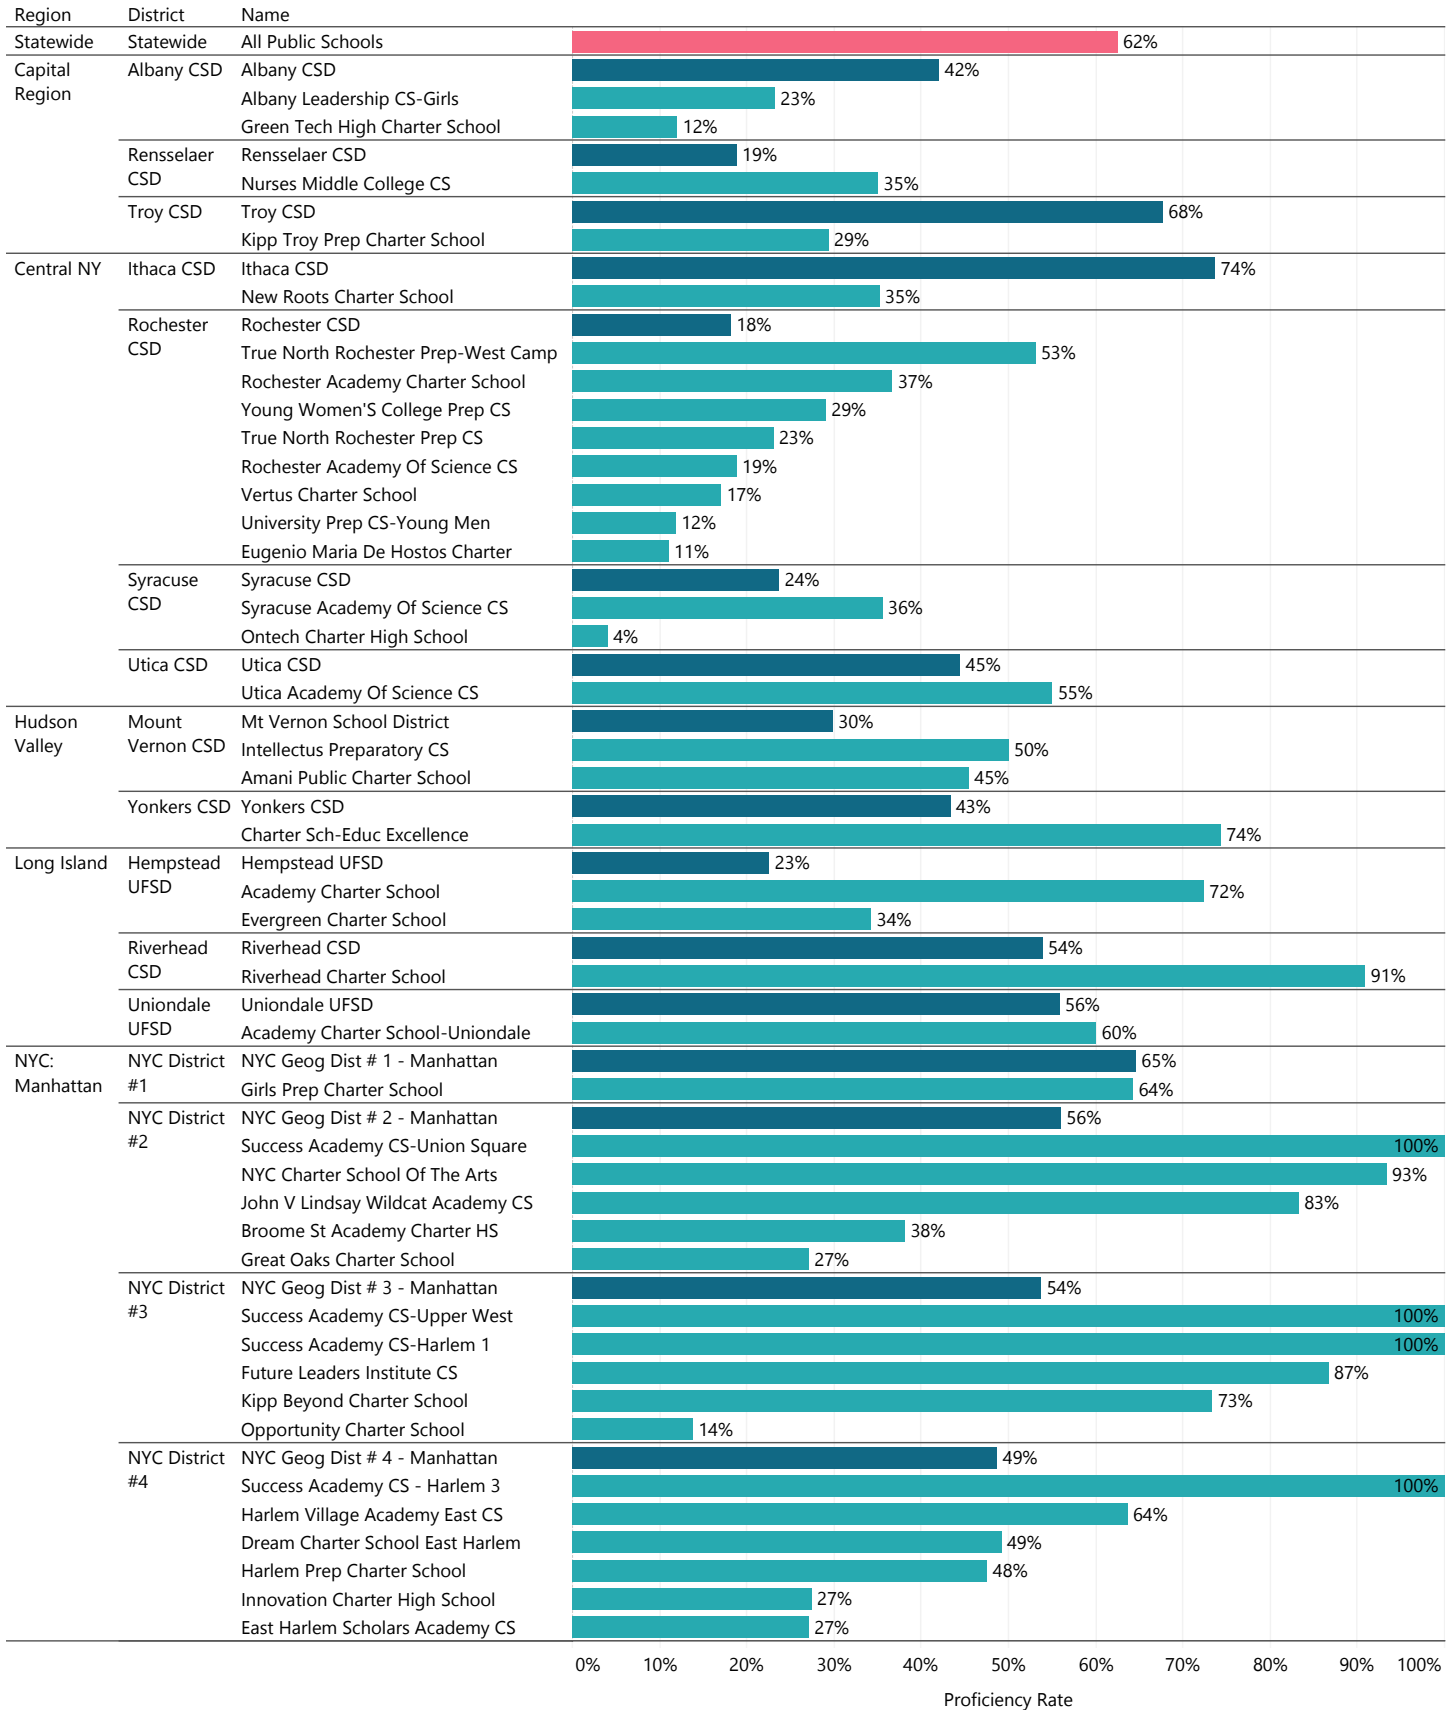

June 2024 Annual Regents Proficiency Rate: Algebra I

NYS Charter Schools and Charter Host Districts

Schools and districts with suppressed data are indicated as 'Suppressed' and will not have a proficiency rate.