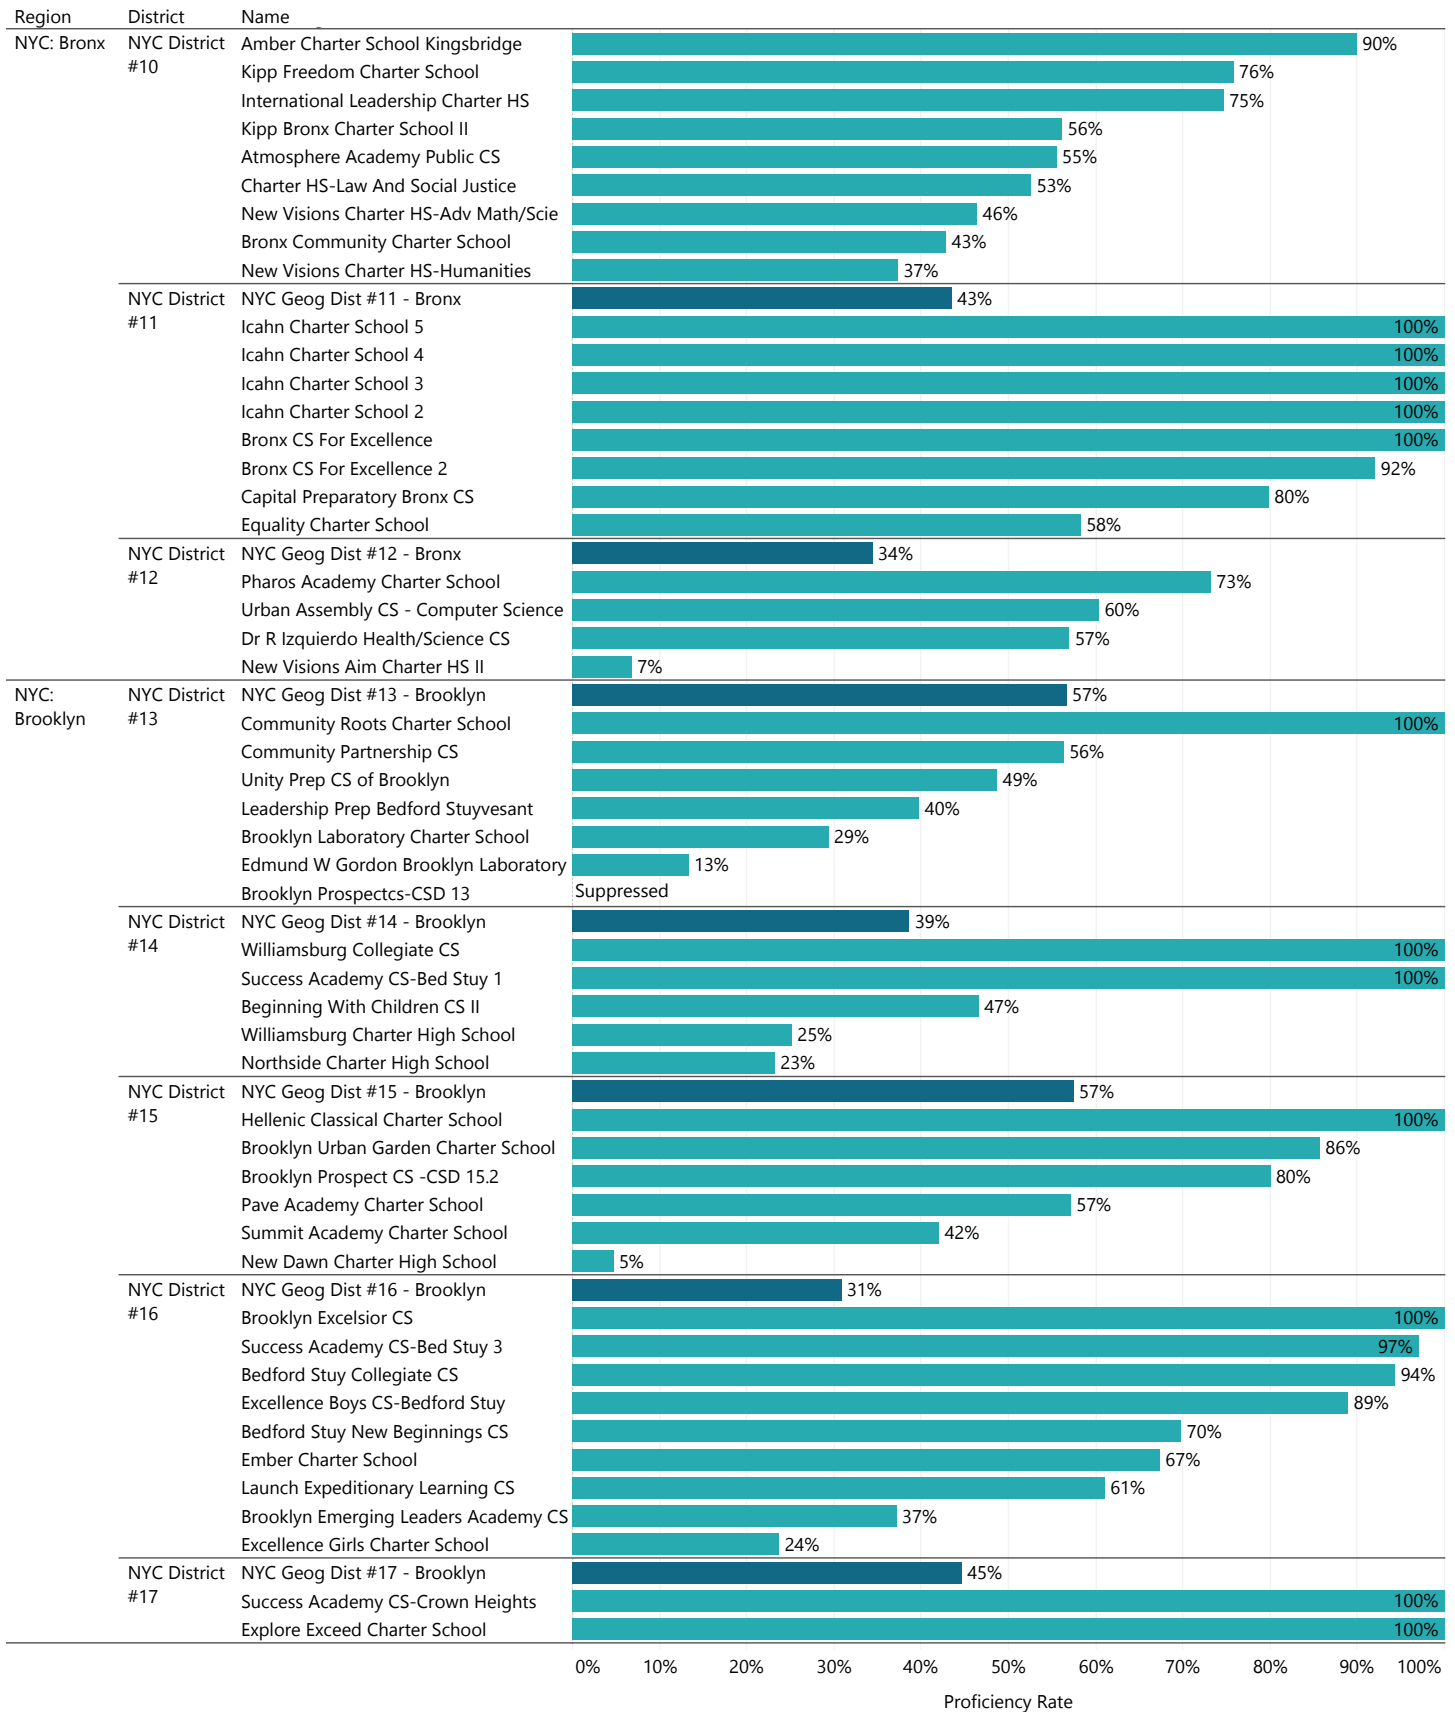

June 2024 Annual Regents Proficiency Rate: Algebra I

NYS Charter Schools and Charter Host Districts

Schools and districts with suppressed data are indicated as 'Suppressed' and will not have a proficiency rate.