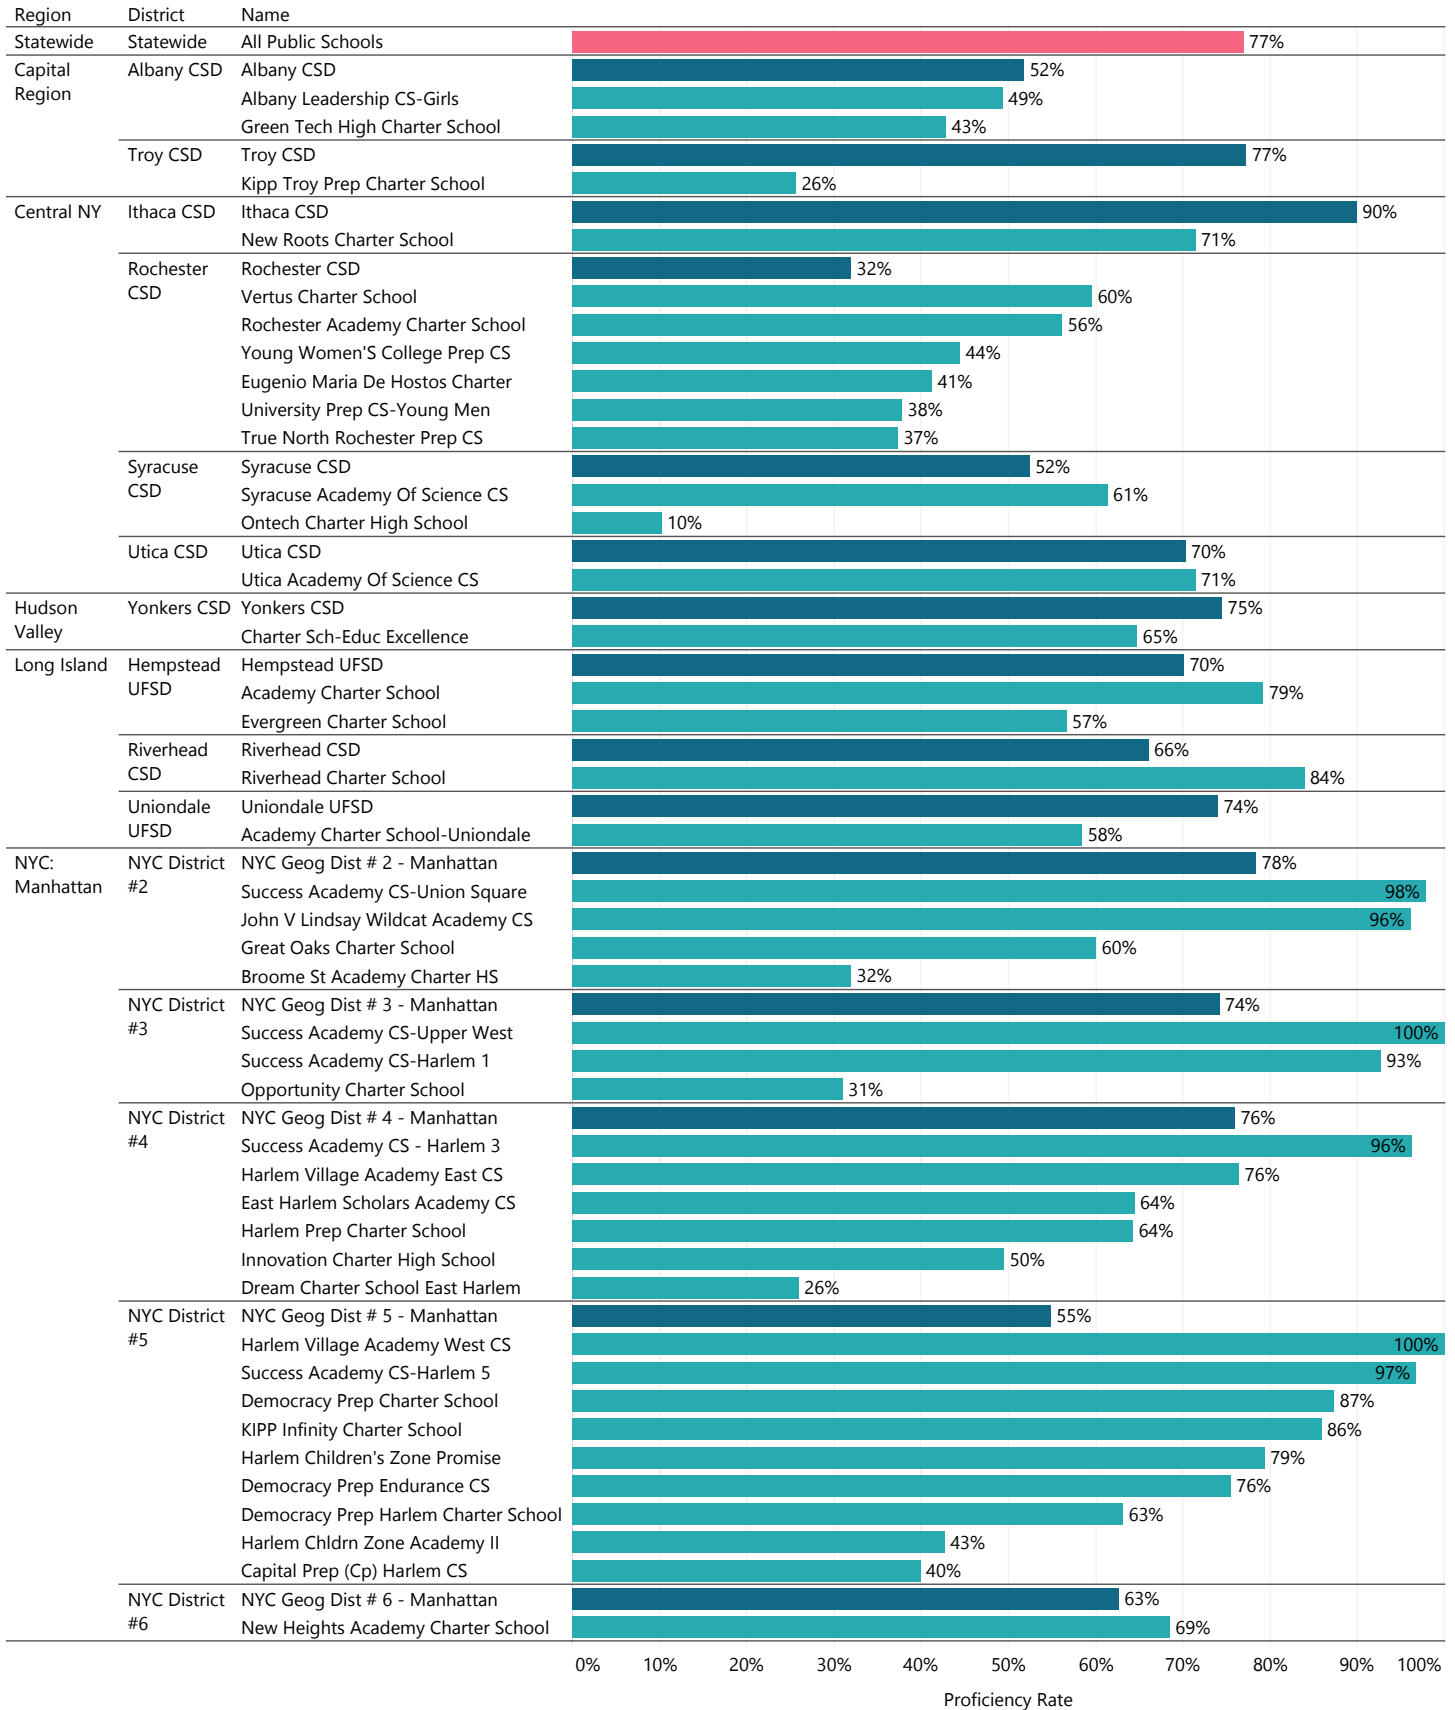

2024 Annual Regents Proficiency Rate: Global History

NYS Charter Schools and Charter Host Districts

Schools and districts with suppressed data are indicated as 'Suppressed' and will not have a proficiency rate.