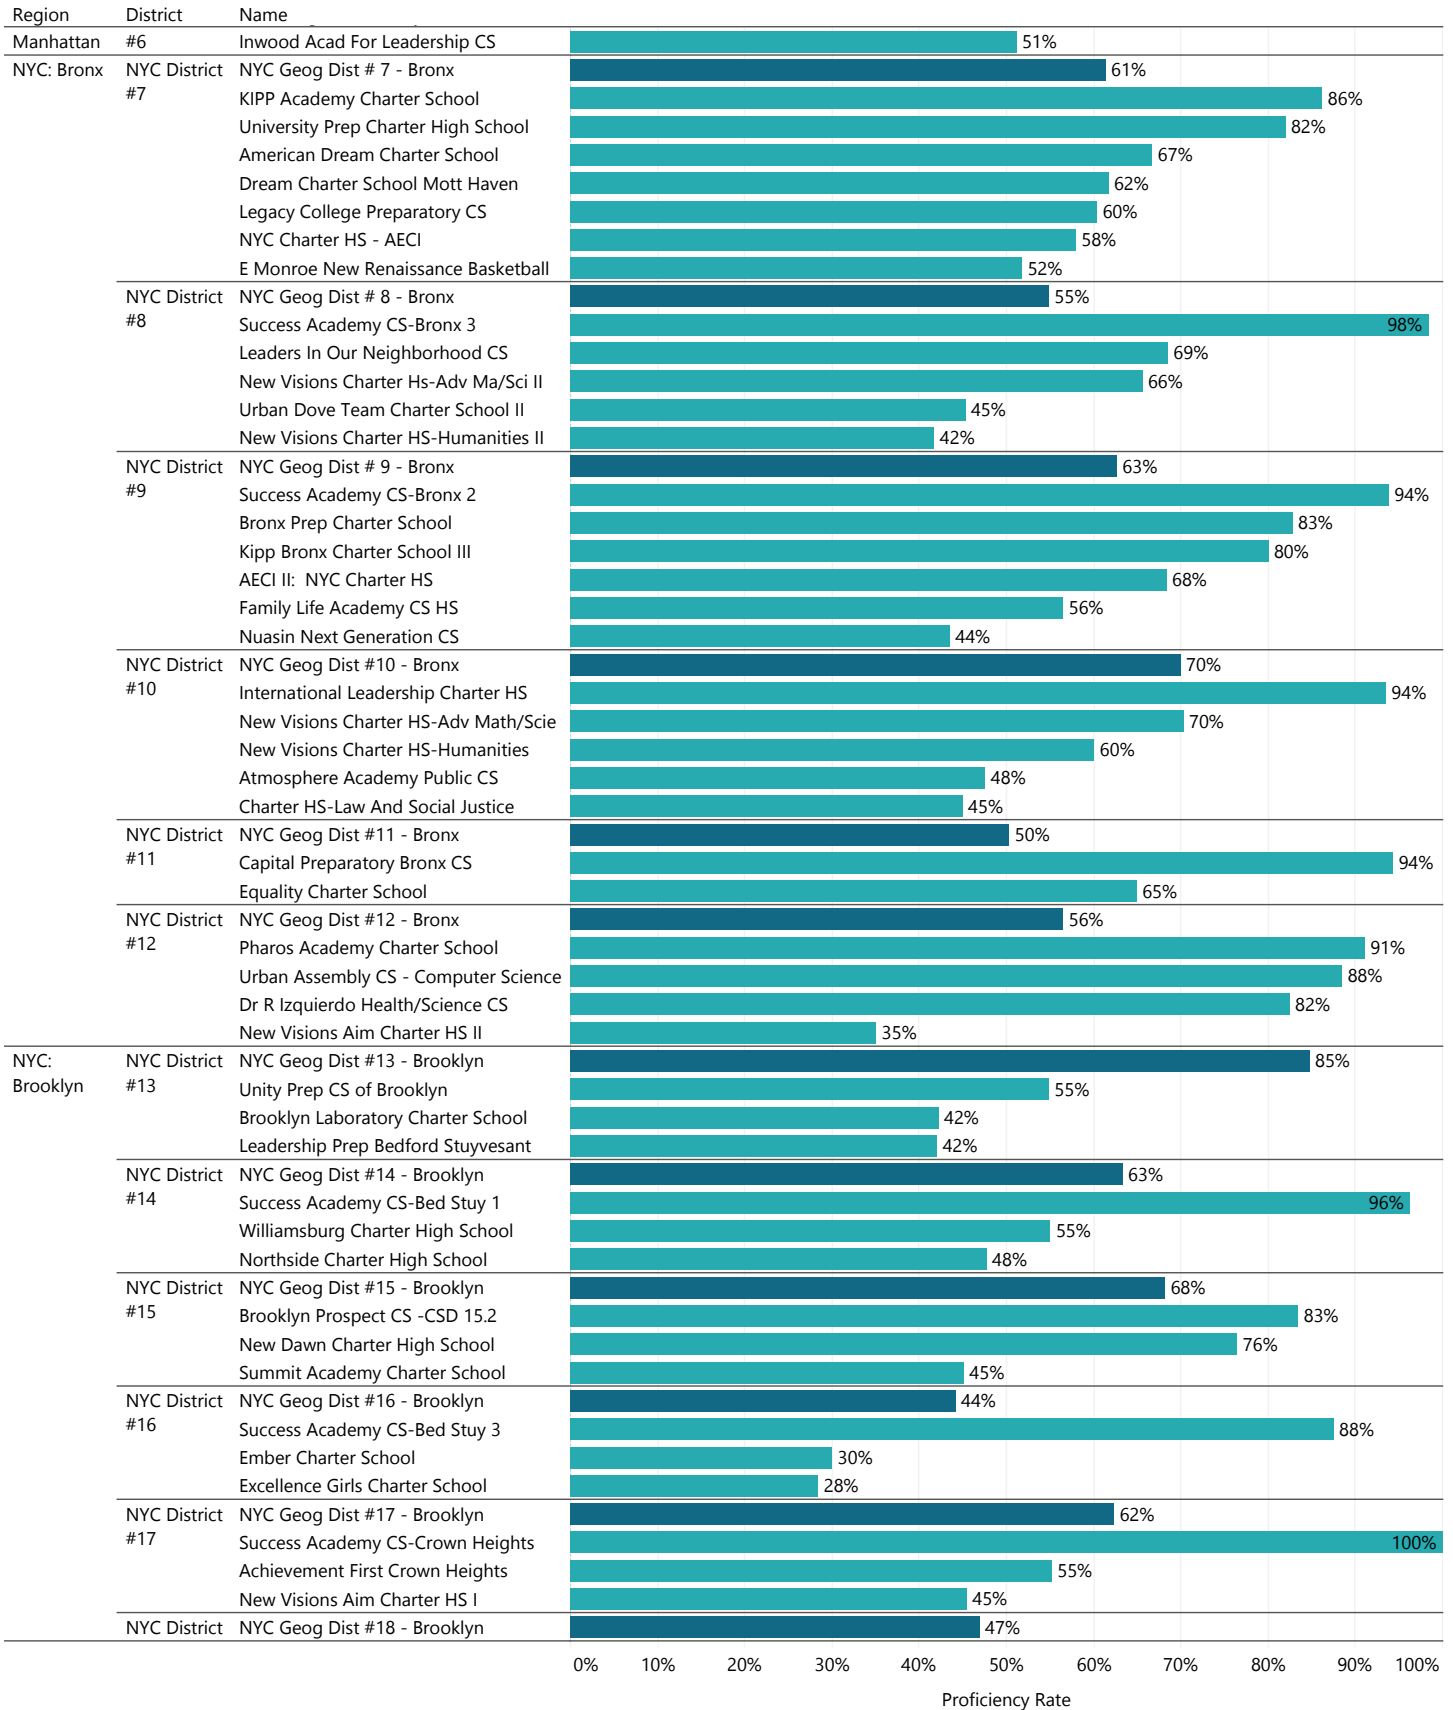

2024 Annual Regents Proficiency Rate: Global History

NYS Charter Schools and Charter Host Districts

Schools and districts with suppressed data are indicated as 'Suppressed' and will not have a proficiency rate.