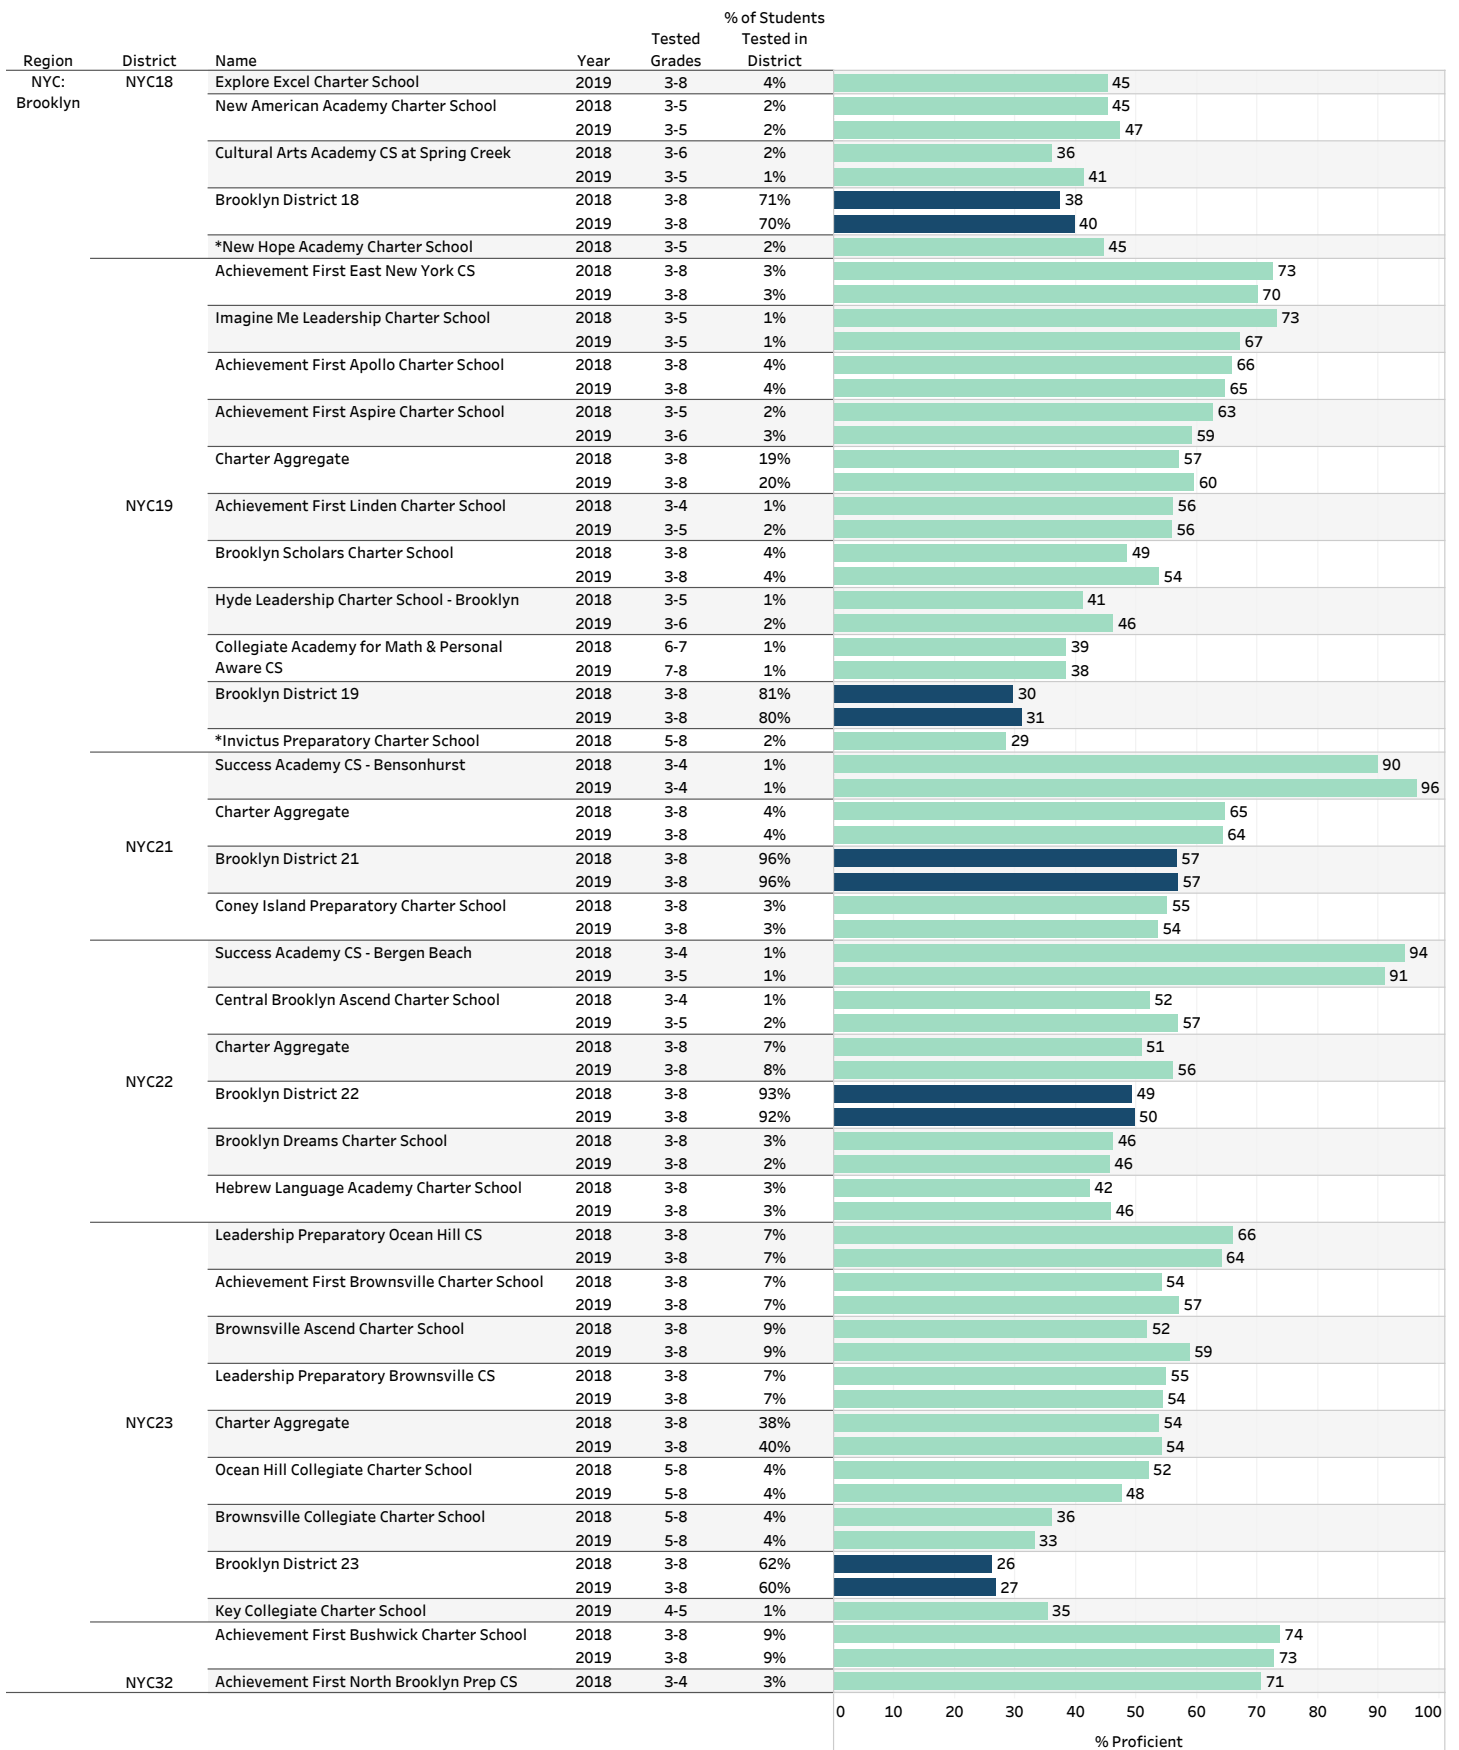

2018 & 2019 Grades 3-8 ELA Assessment Results

NYS Charter Schools and Charter Host Districts

Aggregate percent proficiency rates represent a weighted average of all 3-8 grades that tested in each school & grouping.