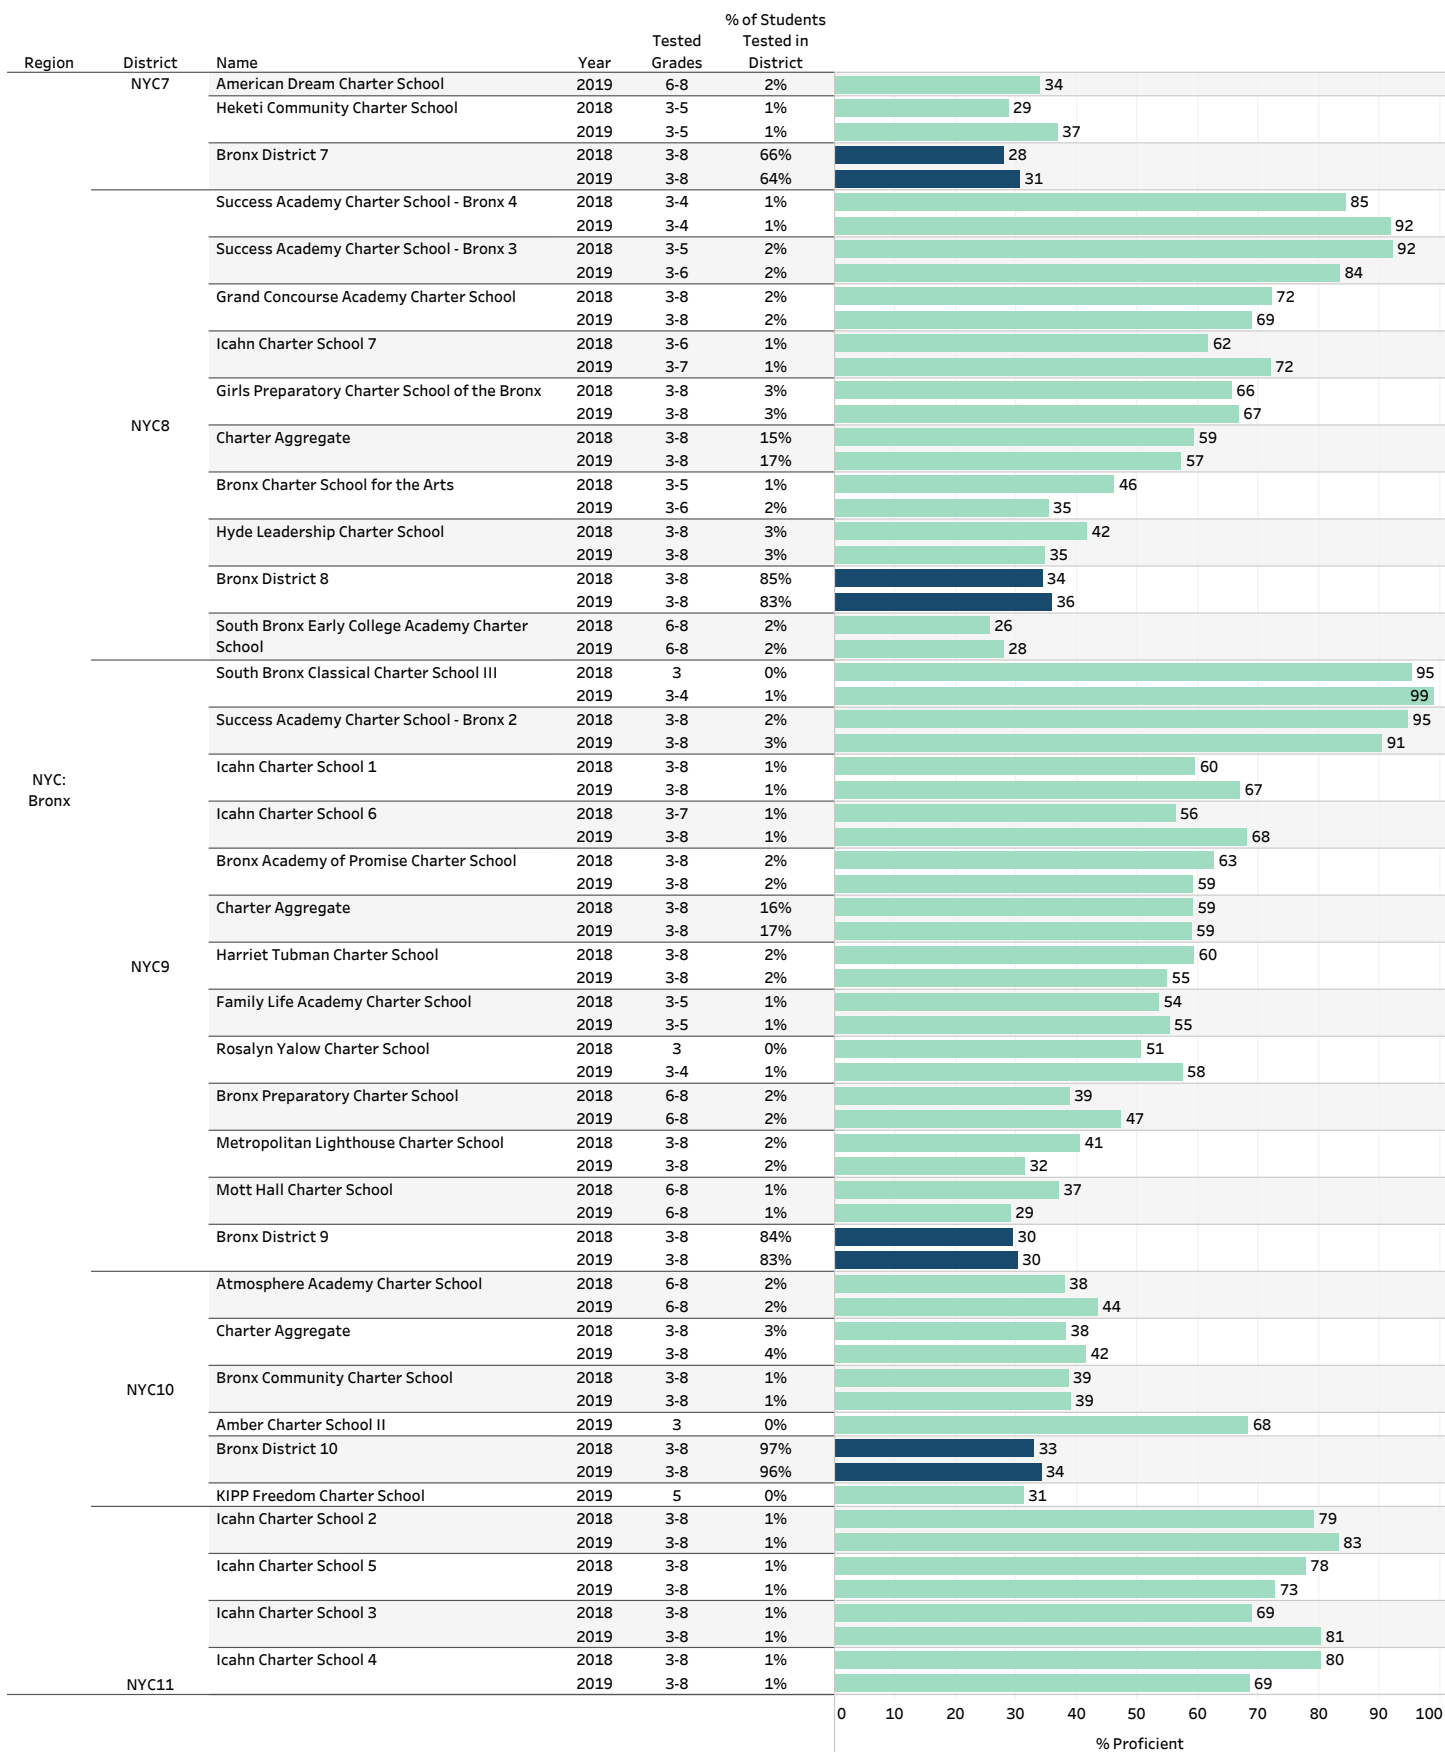

2018 & 2019 Grades 3-8 ELA Assessment Results

NYS Charter Schools and Charter Host Districts

Aggregate percent proficiency rates represent a weighted average of all 3-8 grades that tested in each school & grouping.