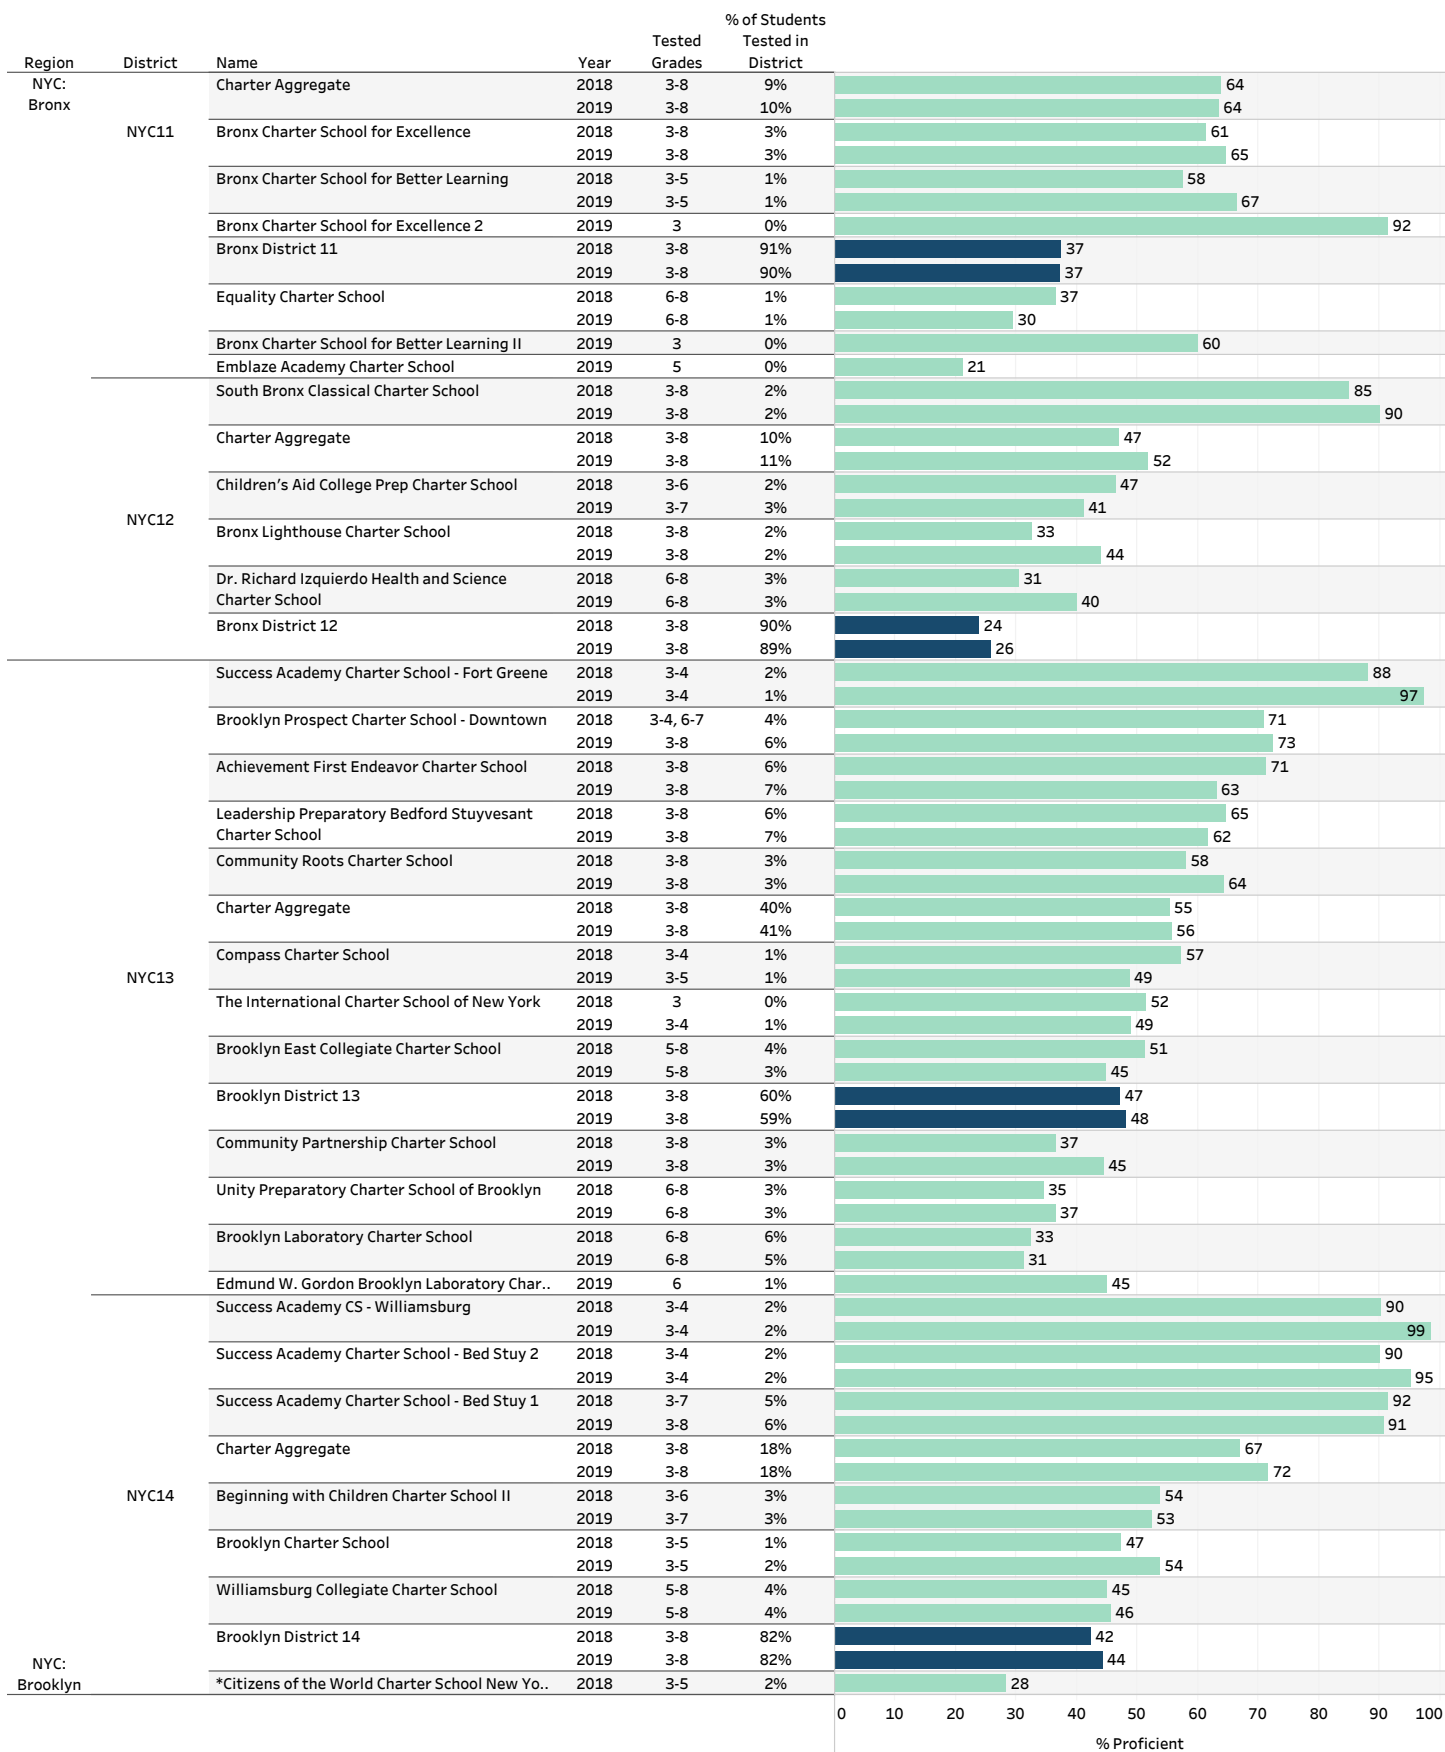

2018 & 2019 Grades 3-8 ELA Assessment Results

NYS Charter Schools and Charter Host Districts

Aggregate percent proficiency rates represent a weighted average of all 3-8 grades that tested in each school & grouping.