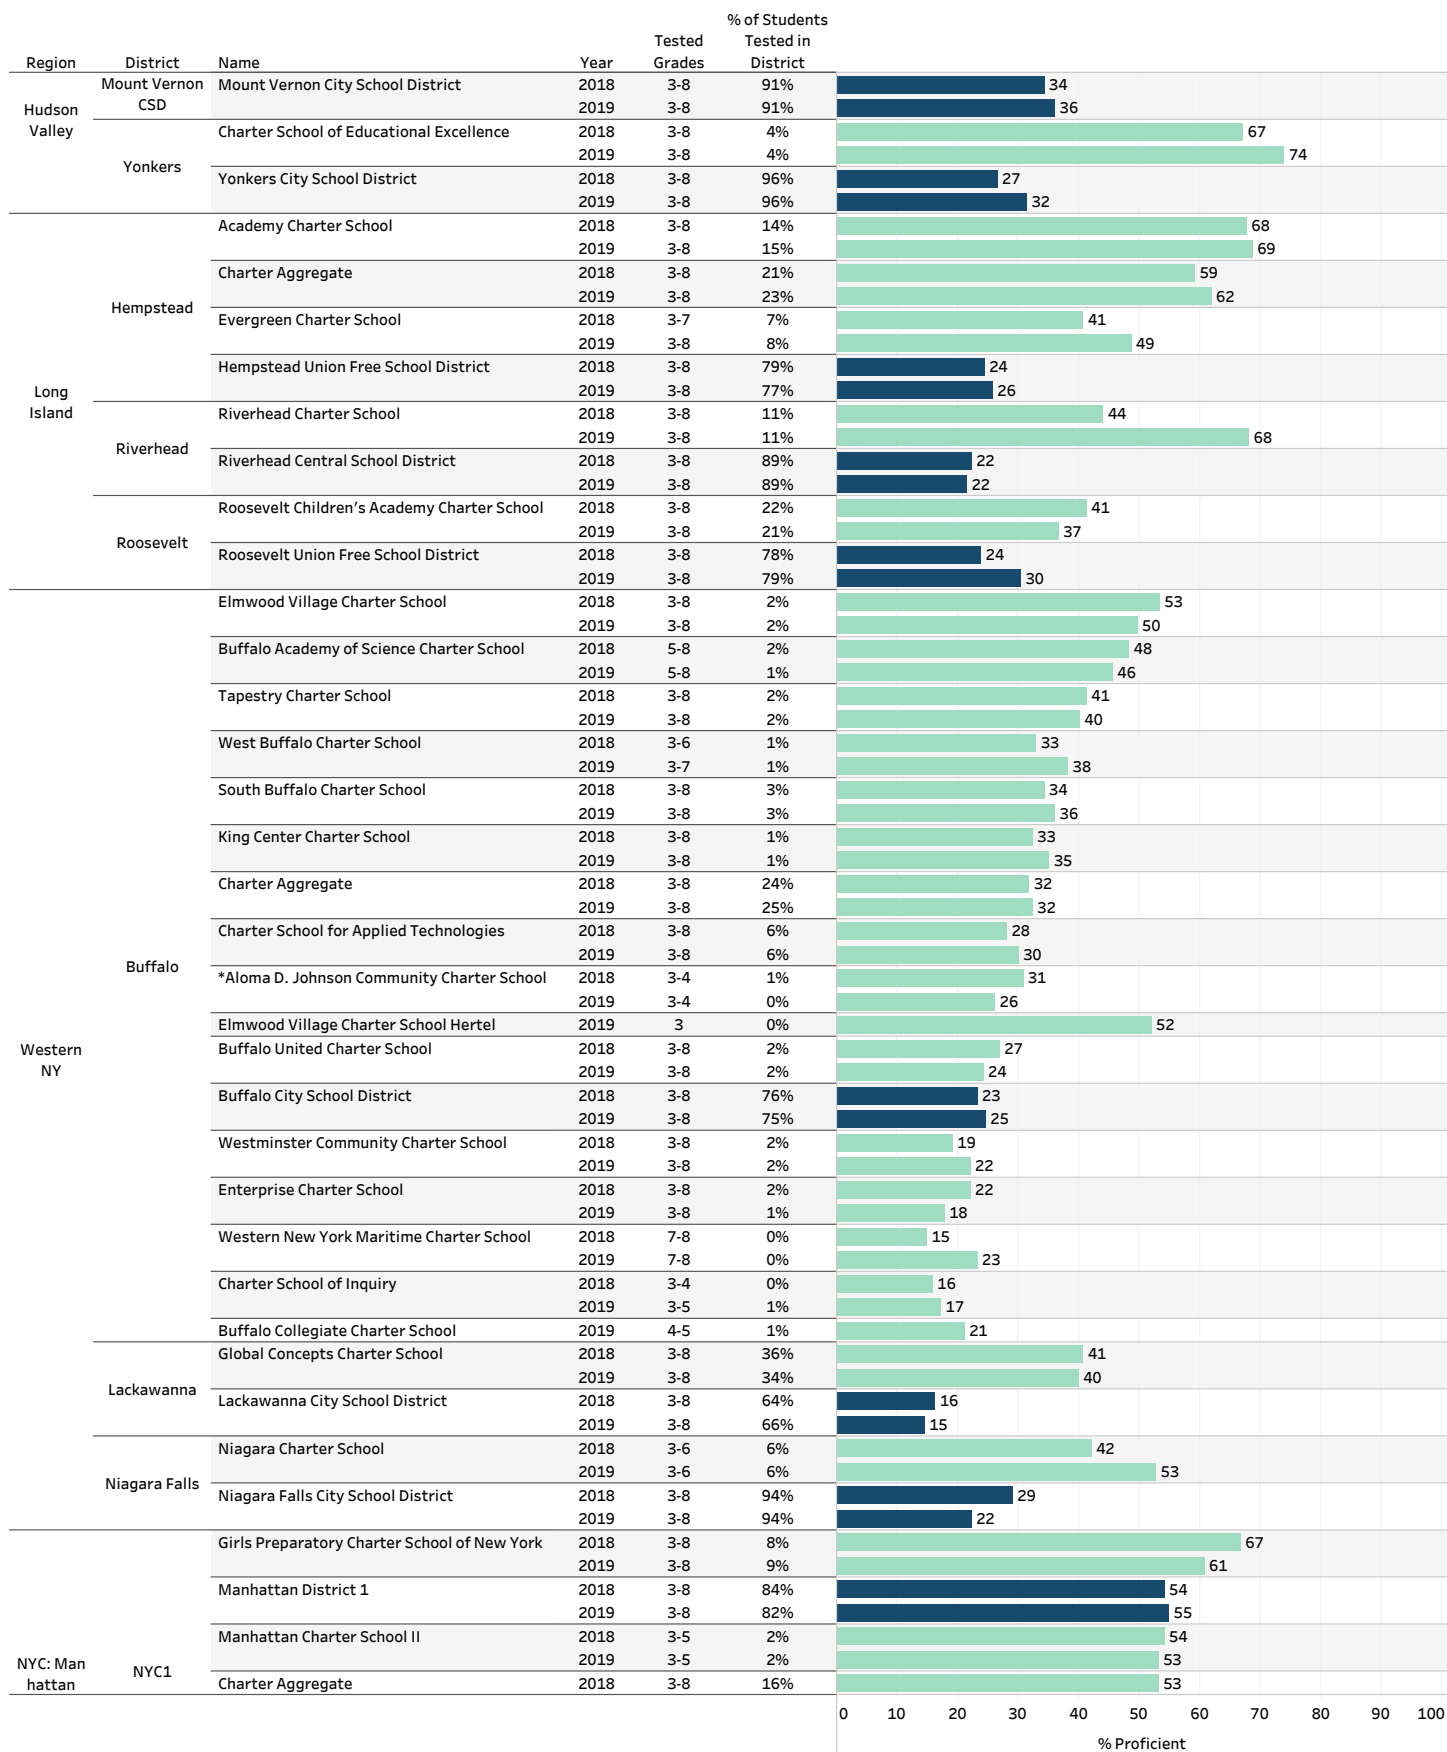

2018 & 2019 Grades 3-8 ELA Assessment Results

NYS Charter Schools and Charter Host Districts

Aggregate percent proficiency rates represent a weighted average of all 3-8 grades that tested in each school & grouping.