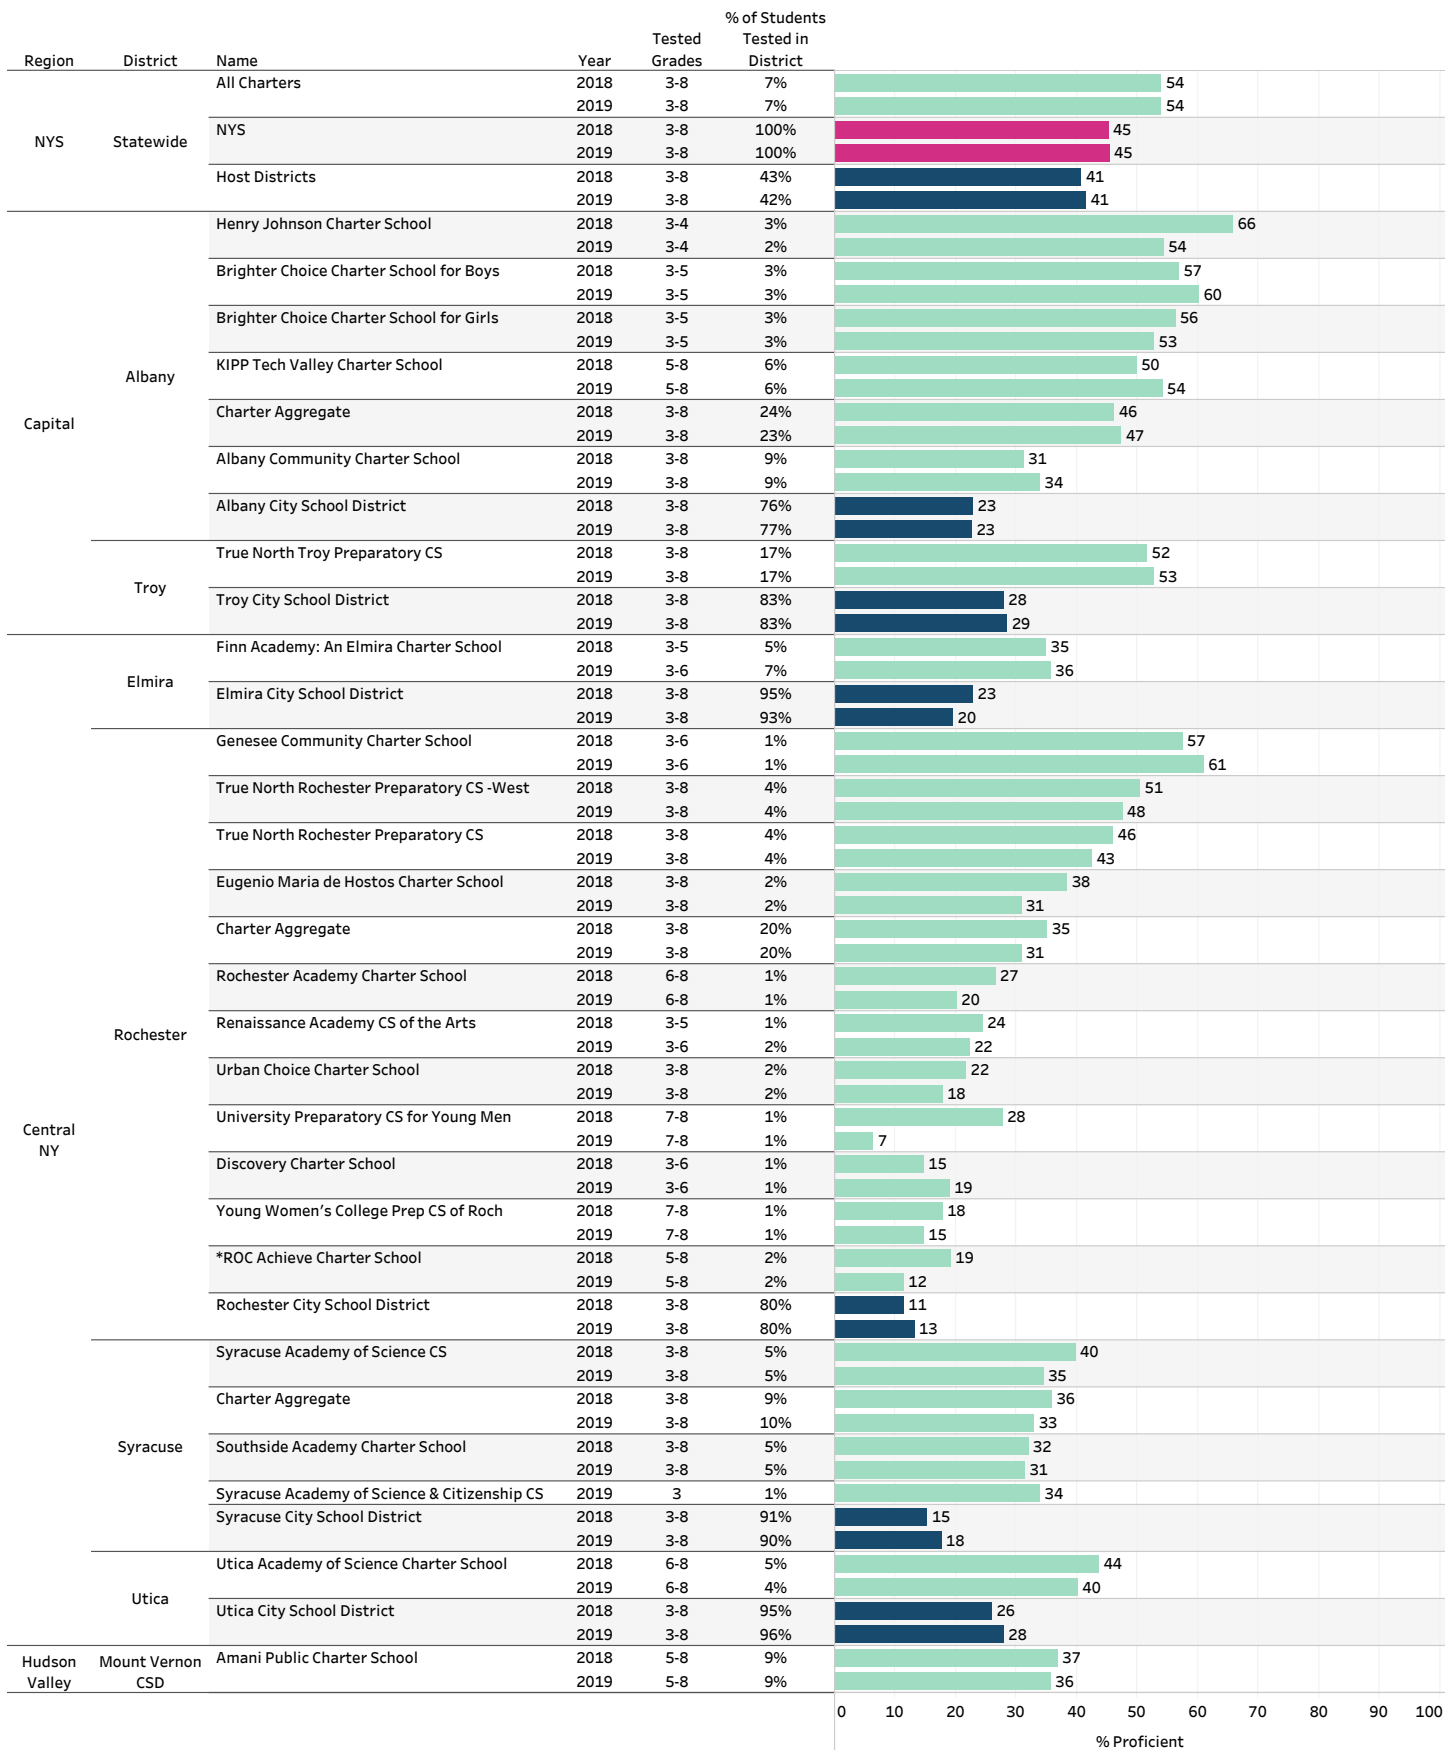

2018 & 2019 Grades 3-8 ELA Assessment Results

NYS Charter Schools and Charter Host Districts

Aggregate percent proficiency rates represent a weighted average of all 3-8 grades that tested in each school & grouping.