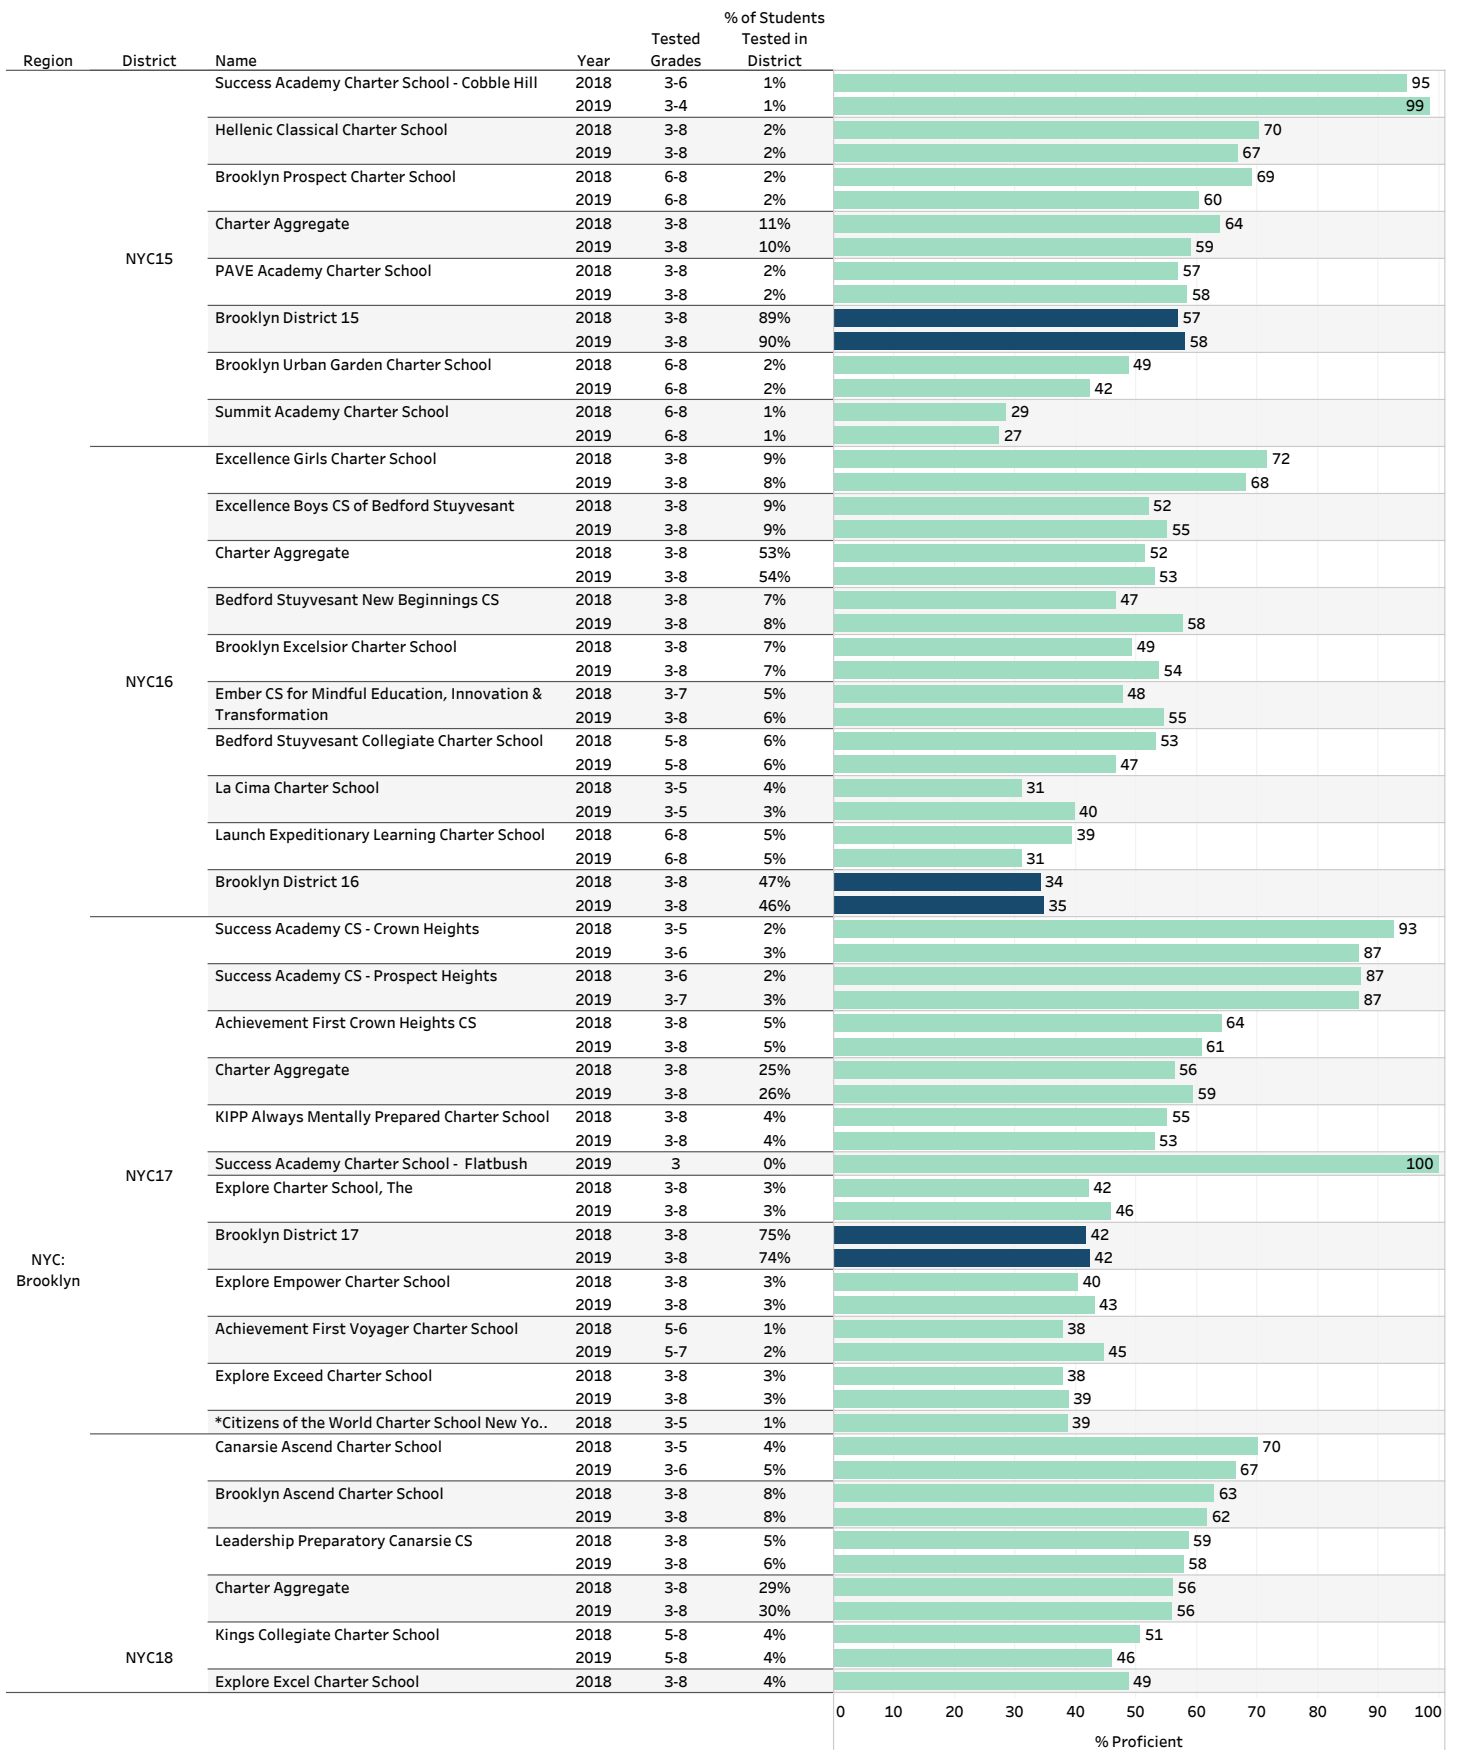

2018 & 2019 Grades 3-8 ELA Assessment Results

NYS Charter Schools and Charter Host Districts

Aggregate percent proficiency rates represent a weighted average of all 3-8 grades that tested in each school & grouping.