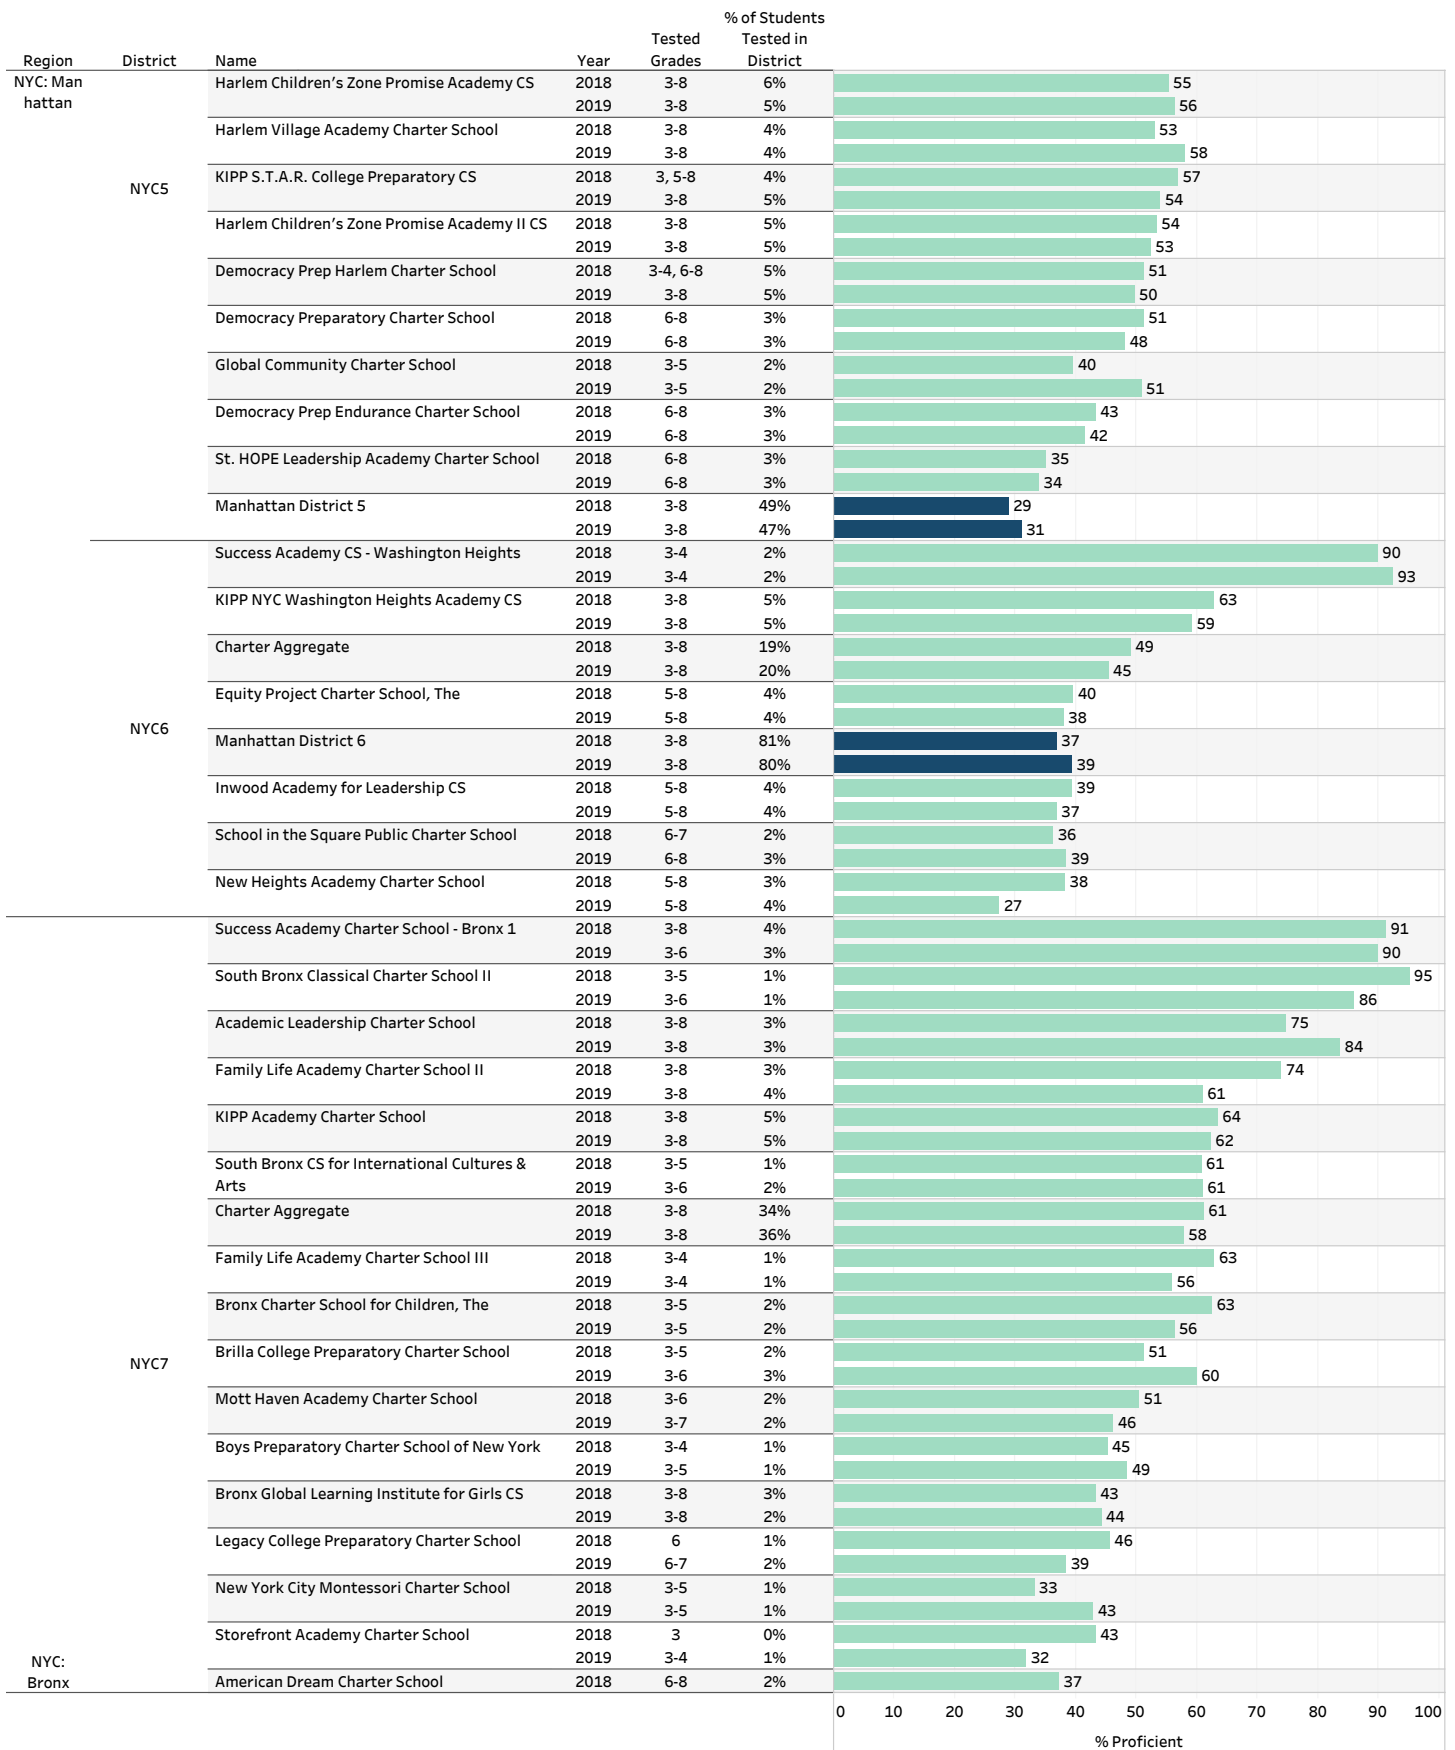

2018 & 2019 Grades 3-8 ELA Assessment Results

NYS Charter Schools and Charter Host Districts

Aggregate percent proficiency rates represent a weighted average of all 3-8 grades that tested in each school & grouping.