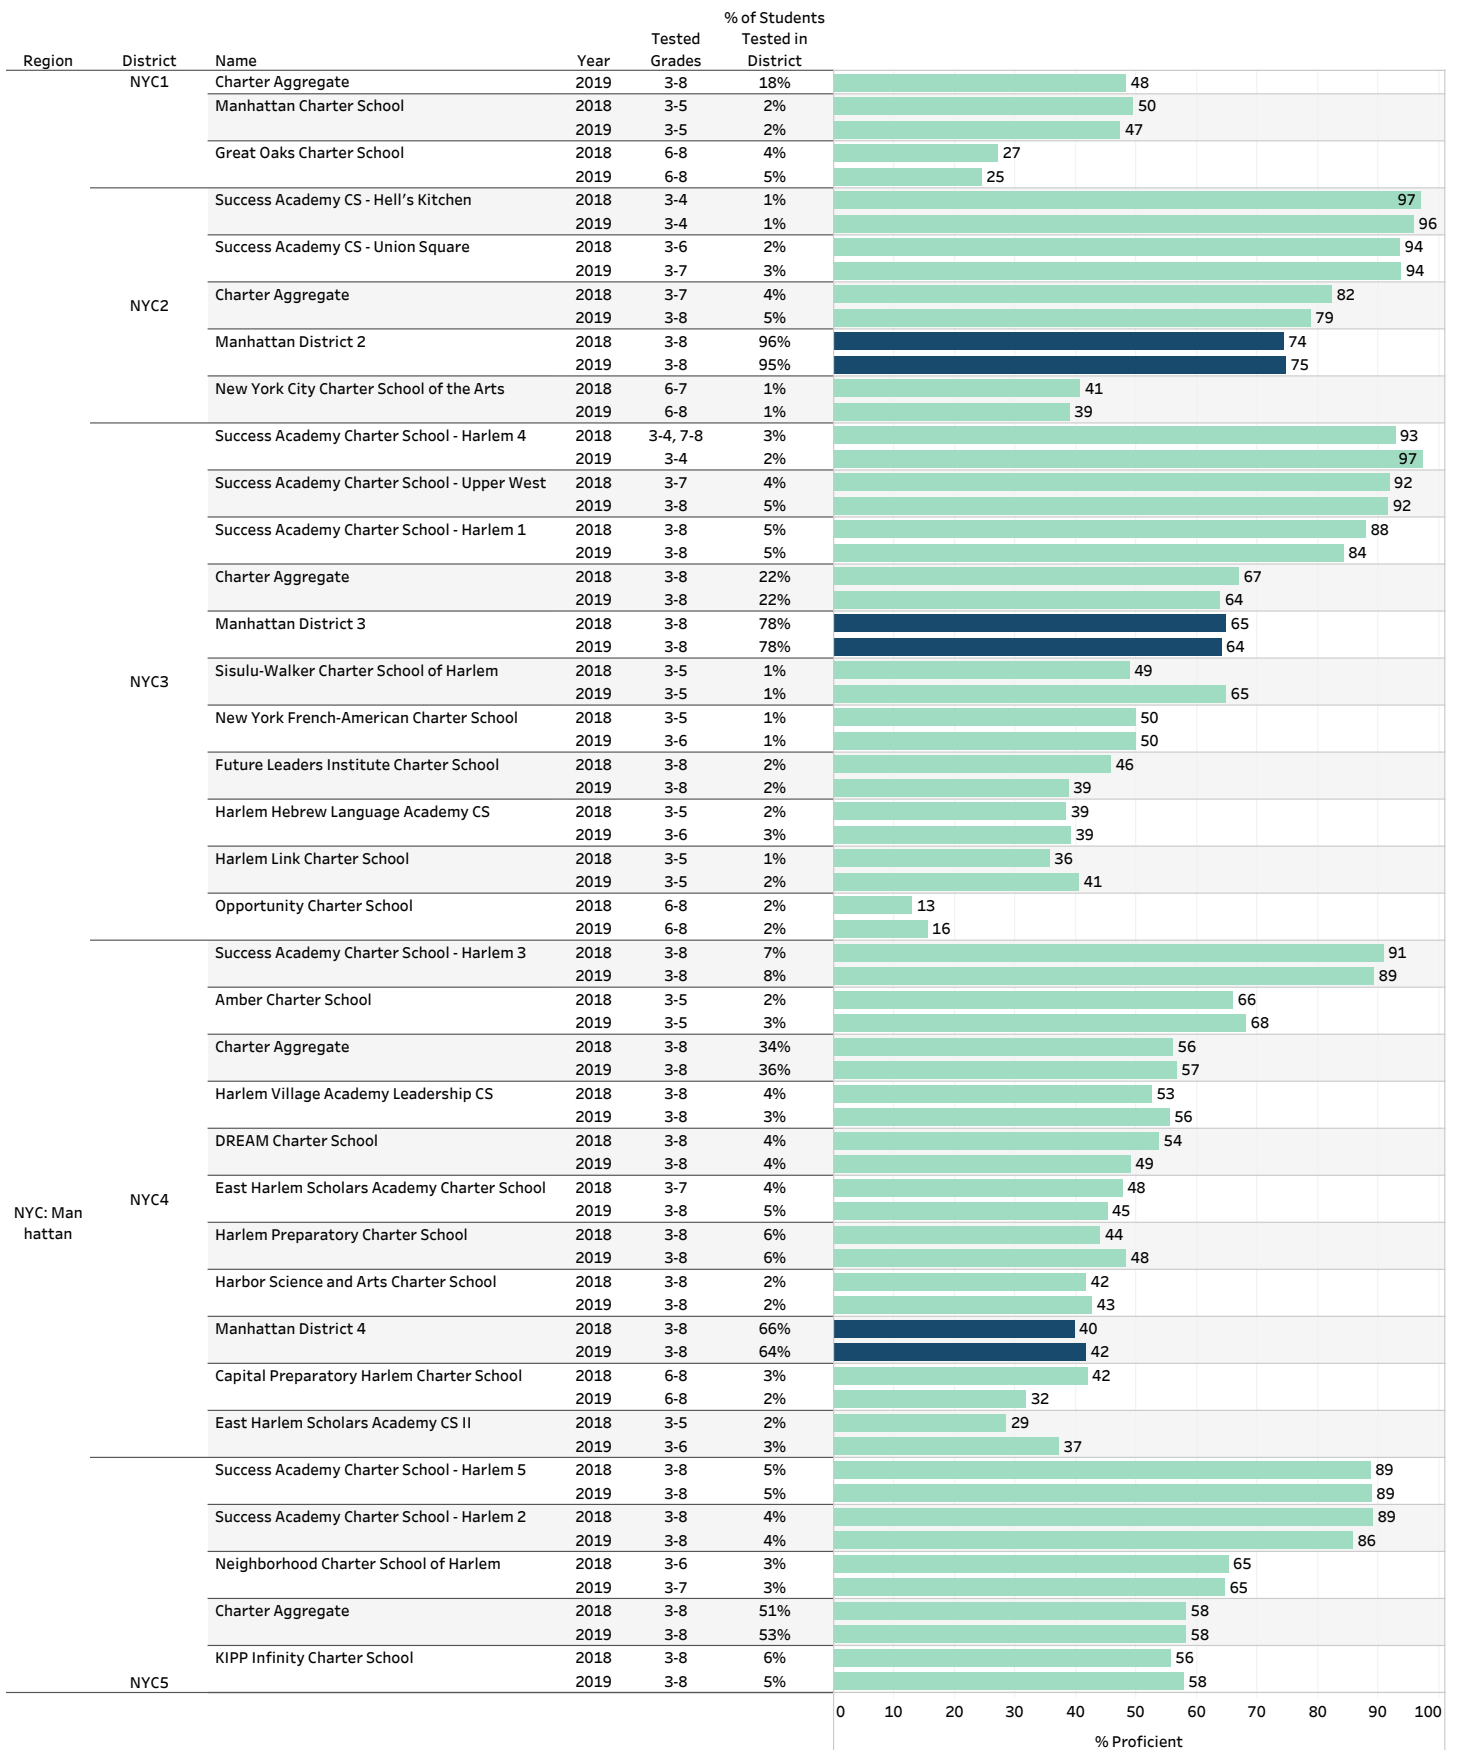

2018 & 2019 Grades 3-8 ELA Assessment Results

NYS Charter Schools and Charter Host Districts

Aggregate percent proficiency rates represent a weighted average of all 3-8 grades that tested in each school & grouping.