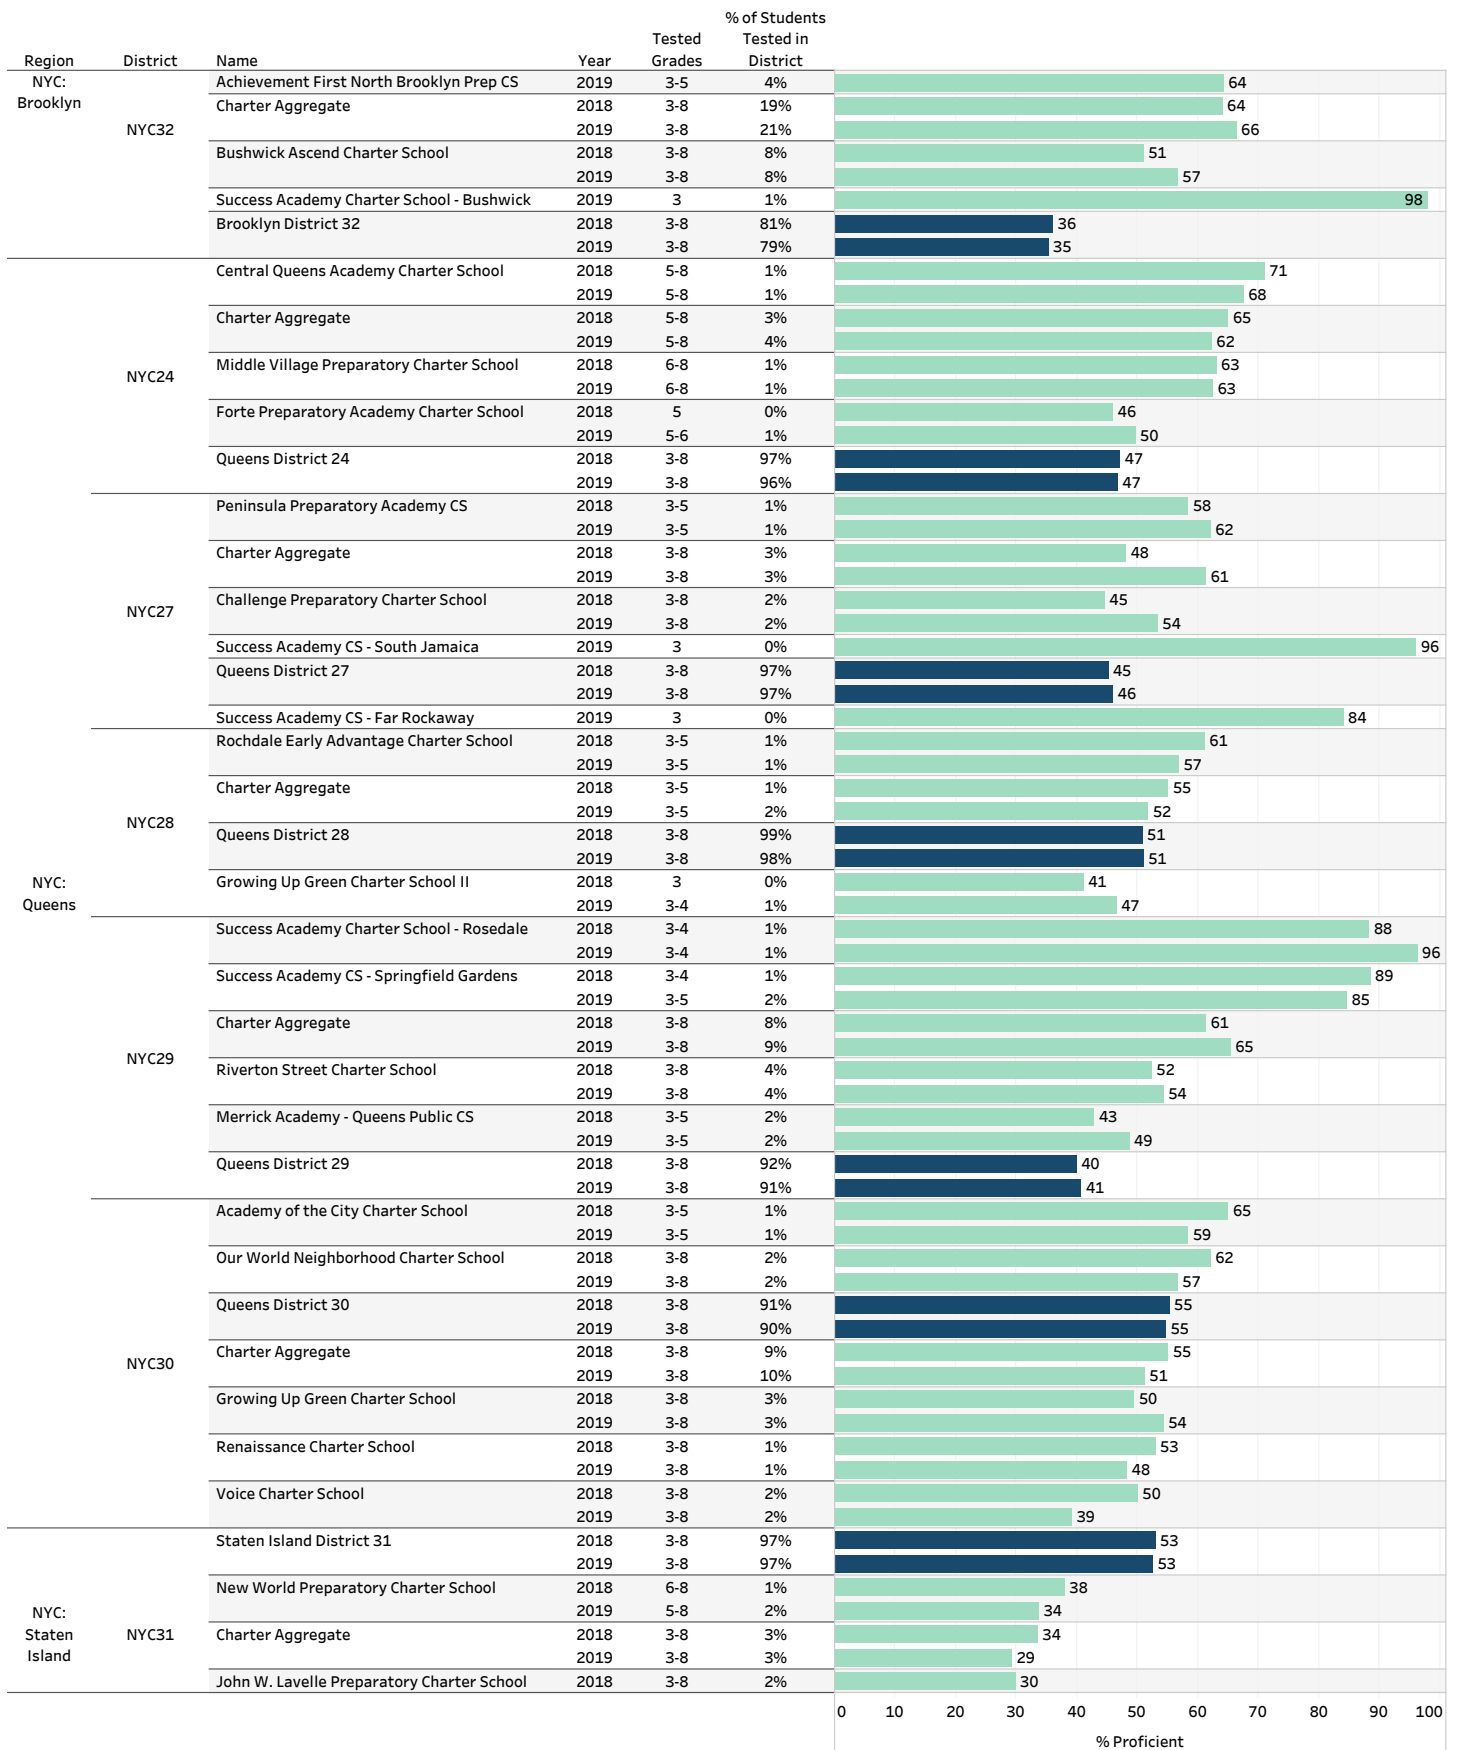

2018 & 2019 Grades 3-8 ELA Assessment Results

NYS Charter Schools and Charter Host Districts

Aggregate percent proficiency rates represent a weighted average of all 3-8 grades that tested in each school & grouping.