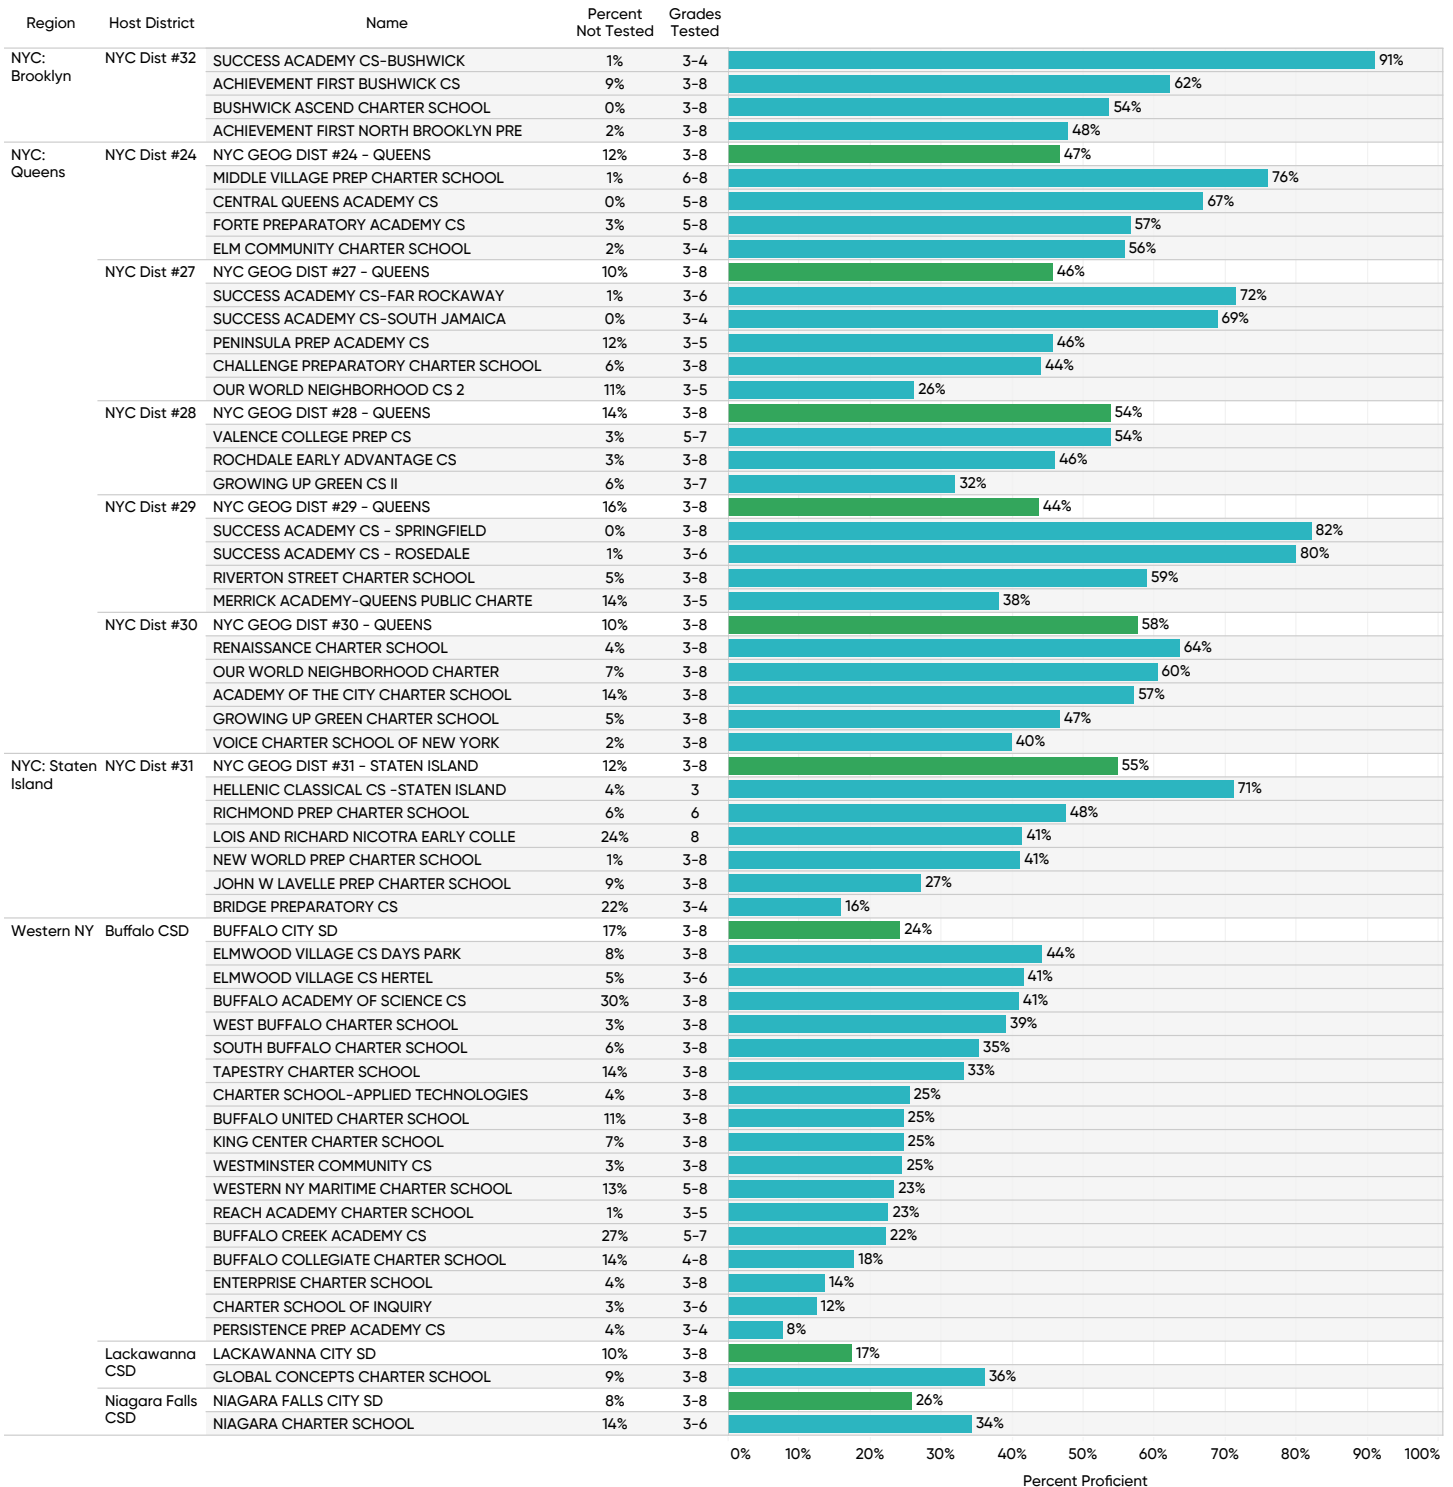

2022 Grades 3-8 ELA Assessment Results

NYS Charter Schools and Charter Host Districts

Aggregate percent proficiency rates represent a weighted average of all 3-8 grades that tested in each school & grouping.

Type
■ Host District
■ Charter