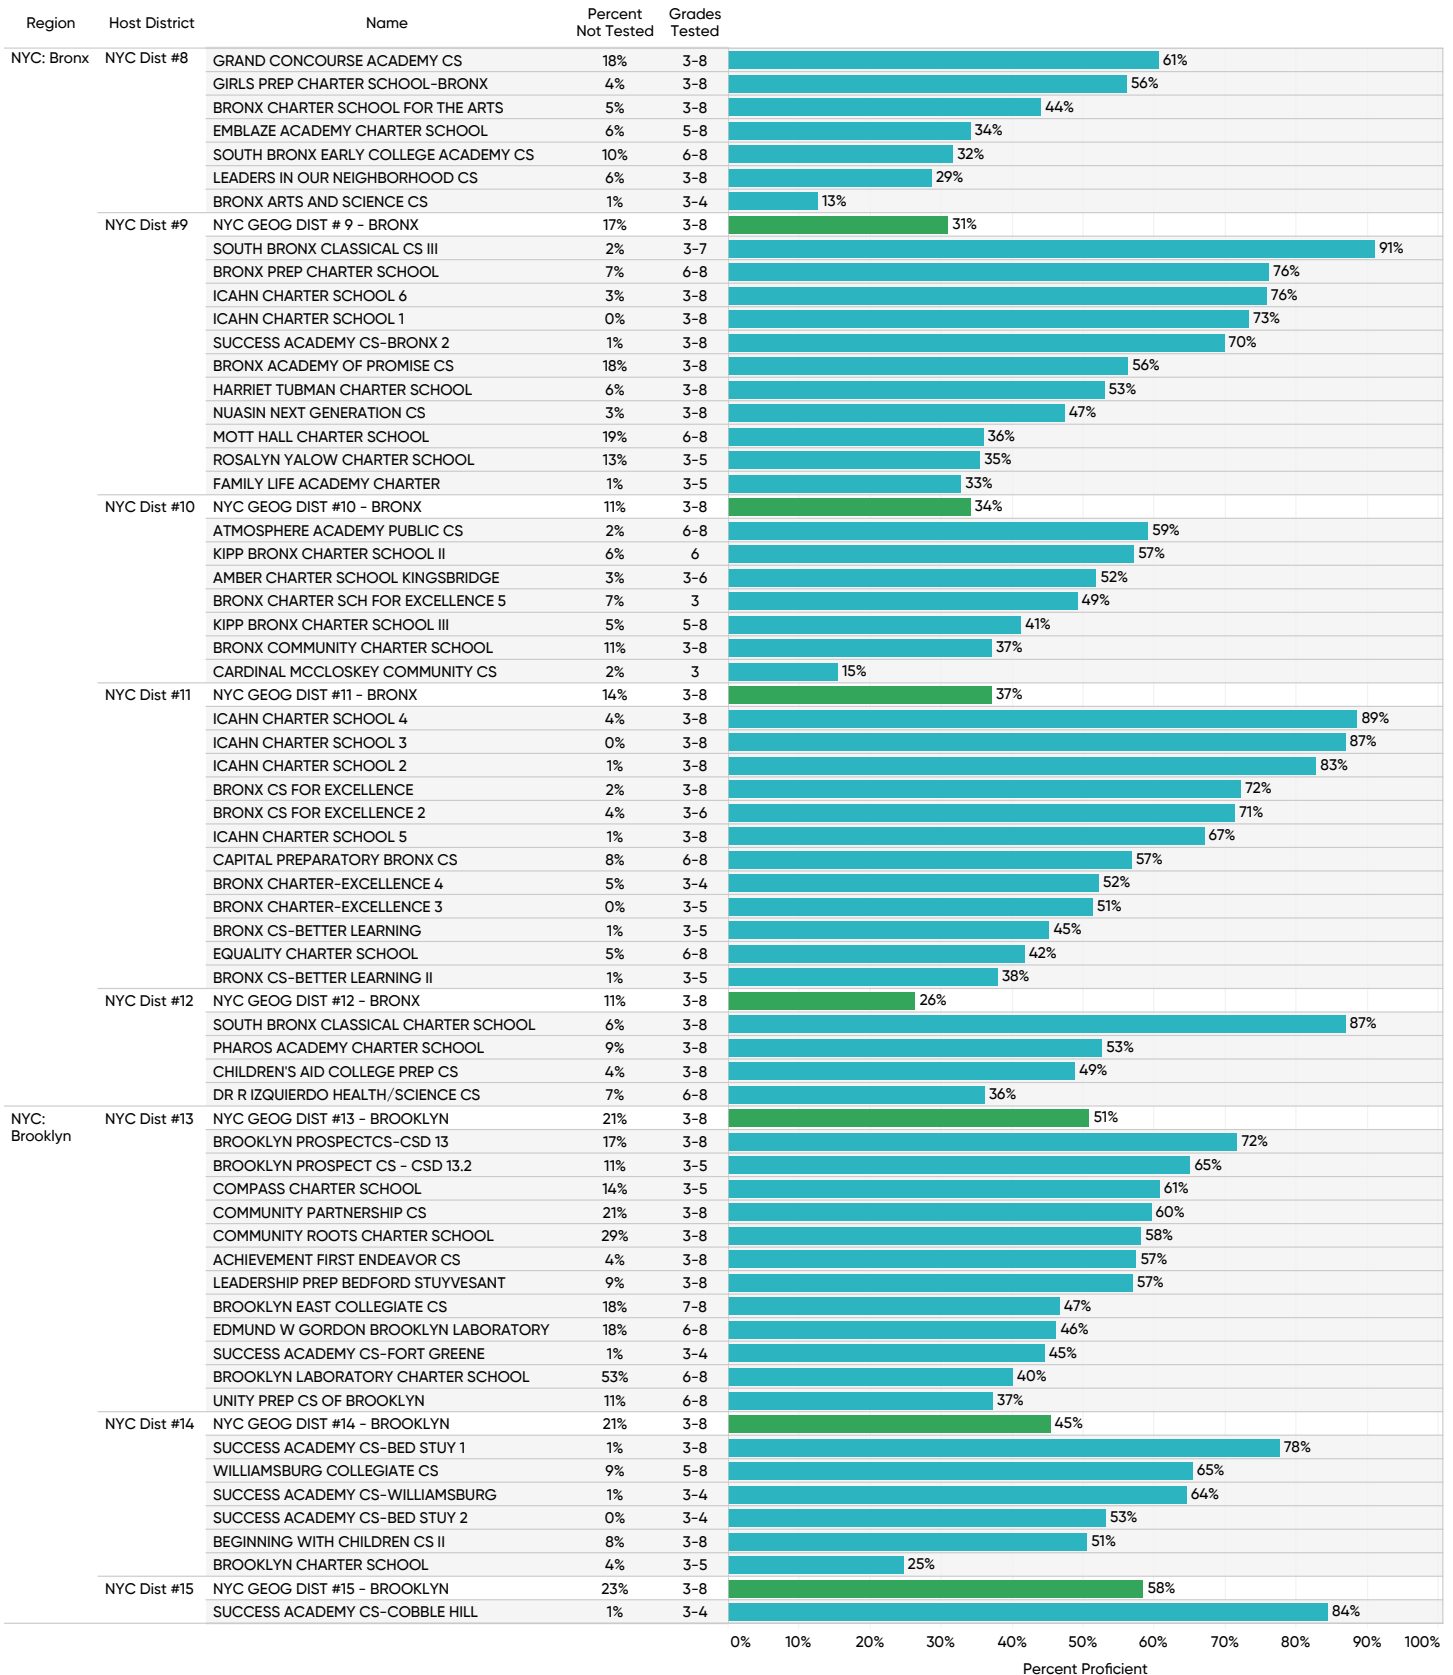

2022 Grades 3-8 ELA Assessment Results

NYS Charter Schools and Charter Host Districts

Aggregate percent proficiency rates represent a weighted average of all 3-8 grades that tested in each school & grouping.

Type
■ Host District
■ Charter