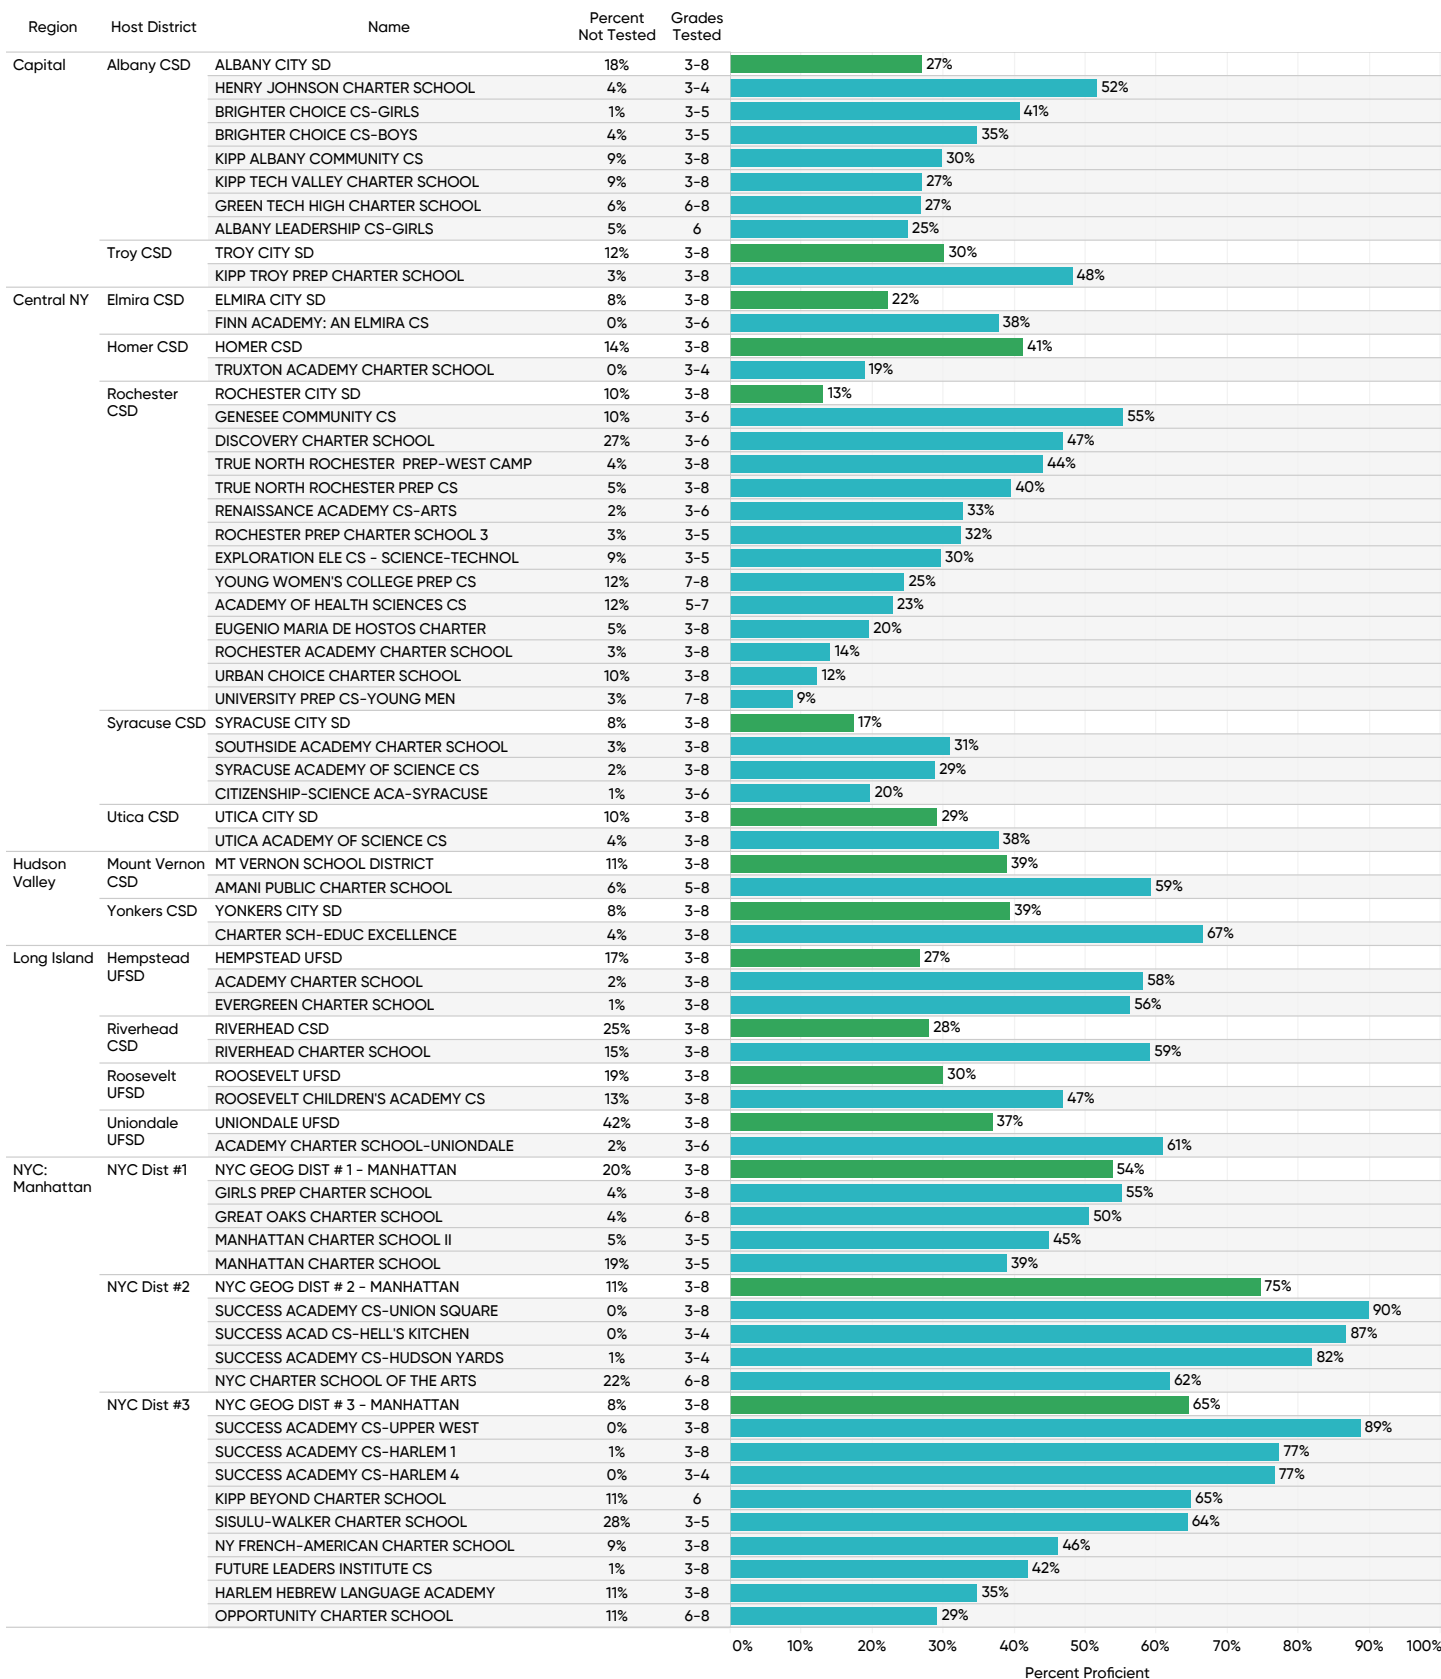

2022 Grades 3-8 ELA Assessment Results

NYS Charter Schools and Charter Host Districts

Aggregate percent proficiency rates represent a weighted average of all 3-8 grades that tested in each school & grouping.