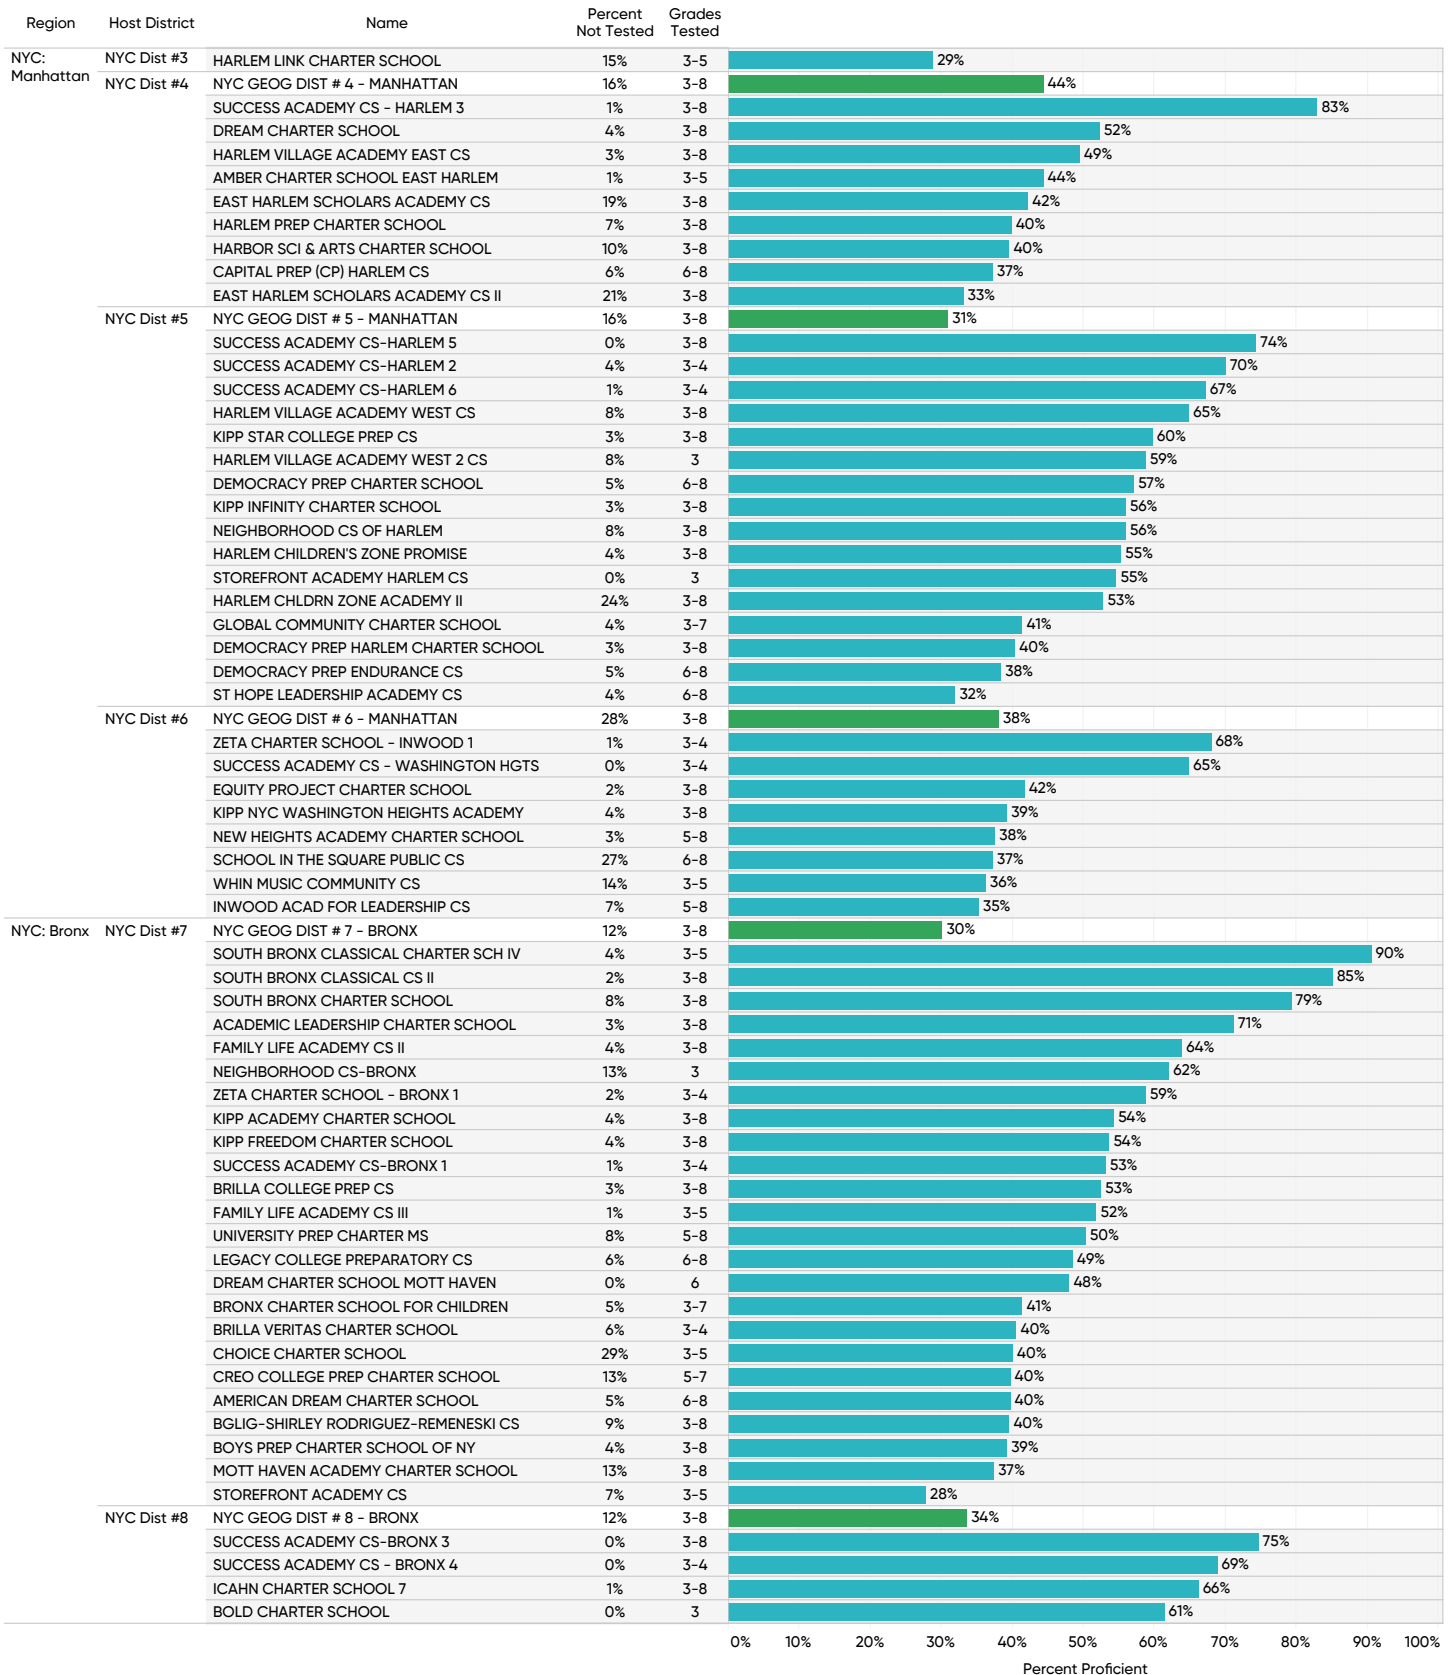

2022 Grades 3-8 ELA Assessment Results

NYS Charter Schools and Charter Host Districts

Aggregate percent proficiency rates represent a weighted average of all 3-8 grades that tested in each school & grouping.

Type
■ Host District
■ Charter