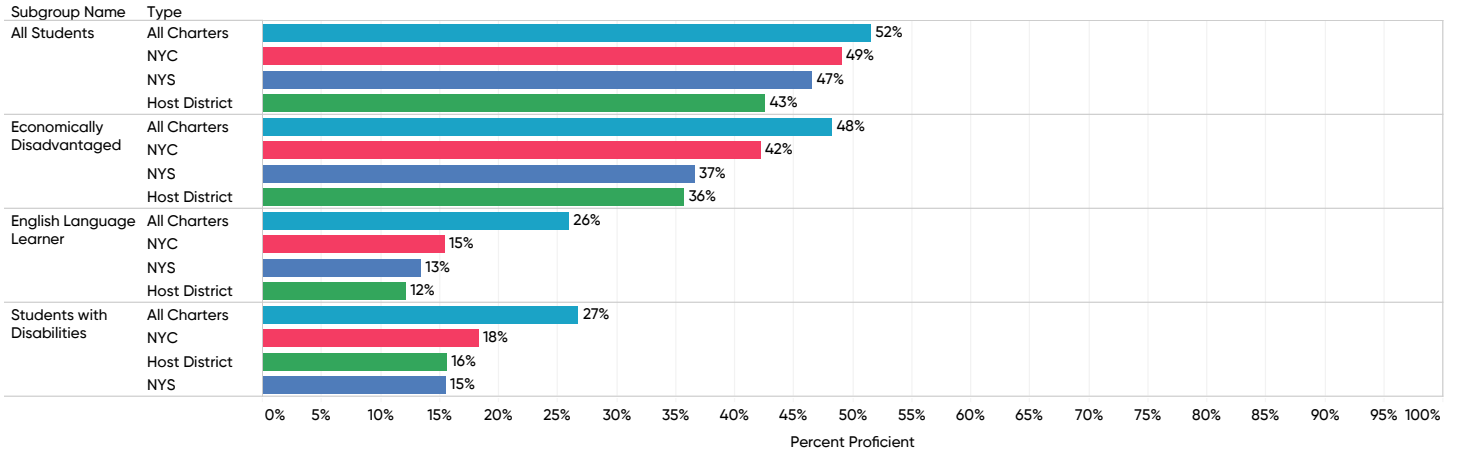

2022 NYS ELA Proficiency Rate by Subgroup 3-8 Aggregate

Type

- All Charters
- Host District
- NYC
- NYS