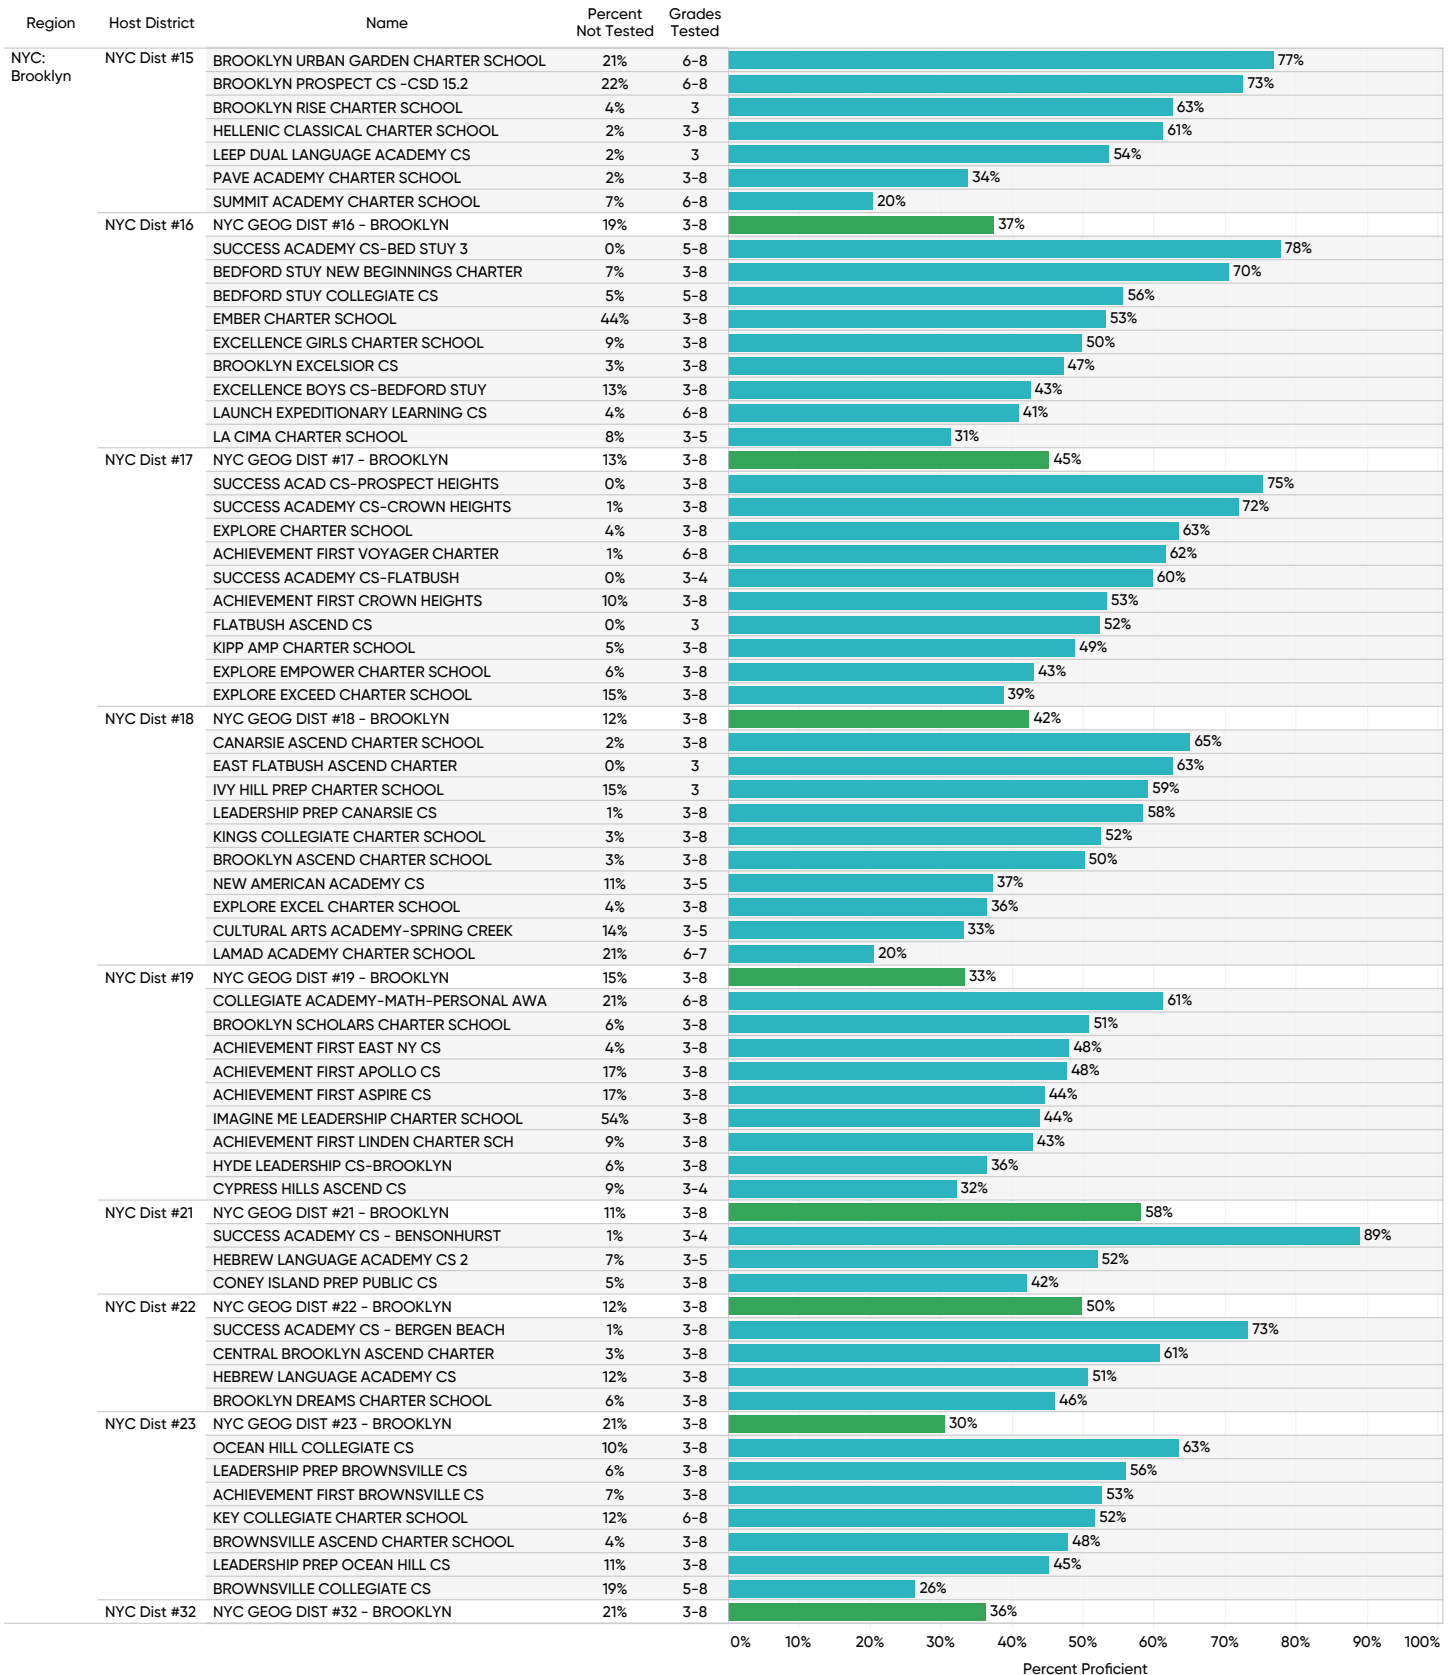

2022 Grades 3-8 ELA Assessment Results

NYS Charter Schools and Charter Host Districts

Aggregate percent proficiency rates represent a weighted average of all 3-8 grades that tested in each school & grouping.

Type
■ Host District
■ Charter