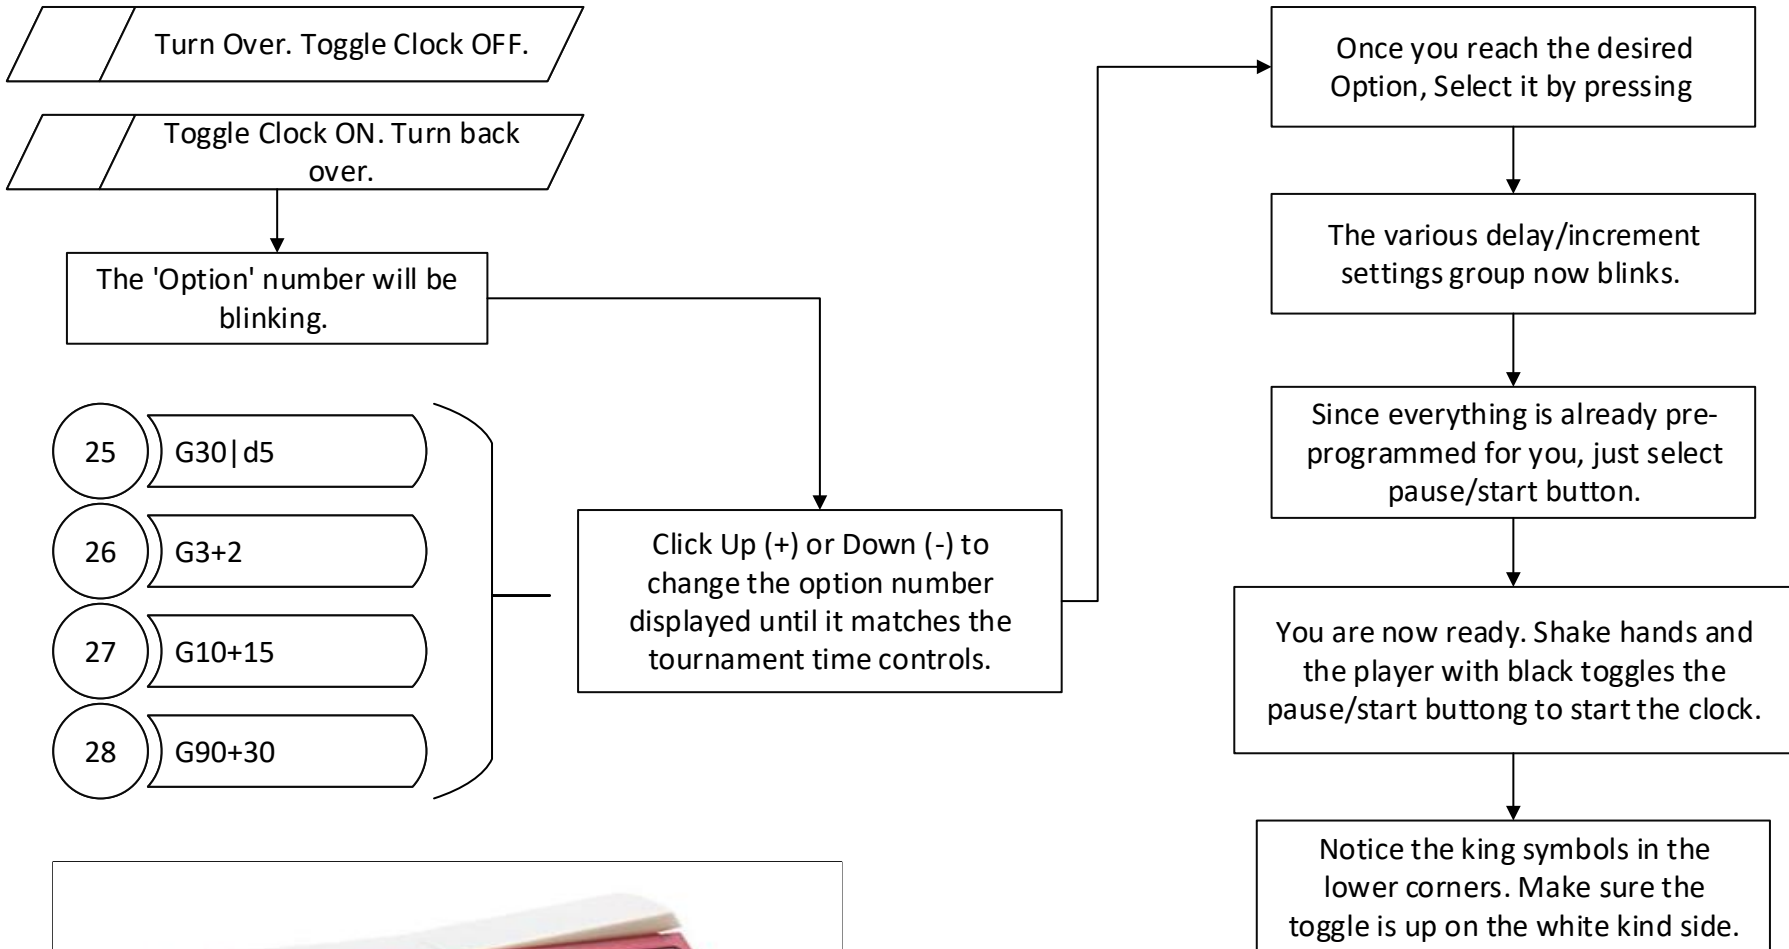

Programming the DGT3000 Clock with typical tournament time controls.

DGT3000 Clock