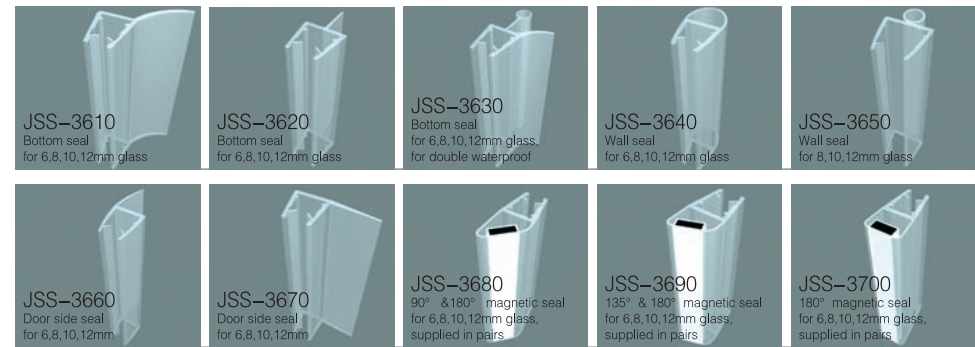

Point-Fixed Fittings

3600 Series

Screen Seals

JSS-3610 Bottom seal for 6.8, 10, 12mm glass
JSS-3620 Bottom seal for 6.8, 10, 12mm glass
JSS-3630 Bottom seal for 6.8, 10, 12mm glass, for double waterproof
JSS-3640 Wall seal for 6.8, 10, 12mm glass
JSS-3650 Wall seal for 8, 10, 12mm glass
JSS-3660 Door side seal for 6.8, 10, 12mm
JSS-3670 Door side seal for 6.8, 10, 12mm
JSS-3680 90° & 180° magnetic seal for 6.8, 10, 12mm glass, supplied in pairs
JSS-3690 135° & 180° magnetic seal for 6.8, 10, 12mm glass, supplied in pairs
JSS-3700 180° magnetic seal for 6.8, 10, 12mm glass, supplied in pairs