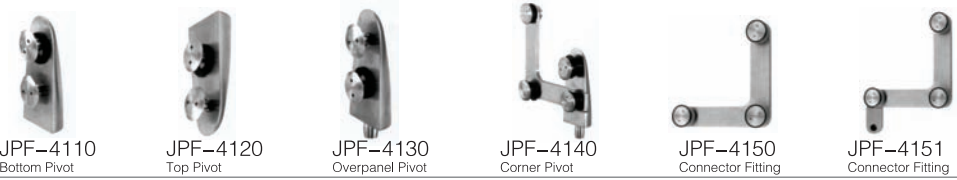

Sliding Door Systems