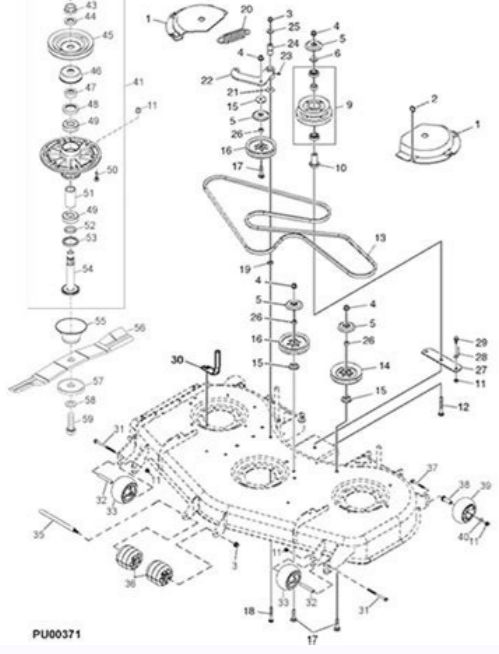

John deere 185 hydro drive belt diagram

John deere 165 hydro drive belt size. How to replace drive belt on john deere 175 hydro. John deere 185 hydro drive belt size. John deere 175 hydro drive belt size.

This could very well be considered by some John Deere owners to be the "holy grail"! This single diagram saved the life of my 18 y/o Deere.....(for now!) Please enjoy!-johnny Image link: These Breakdowns usually have a Good View of the Belt Routing.
The John Deere , long out of production was one of the square bodied lawn tractors Given the age of the mower, it is likely the belt requires replacement. Slide the deck out from under the tractor and then take the old belt off the deck. This could very well be considered by some John Deere owners to be the "holy grail"!Deere Hydro drive belt replacement diagram What I really needed was the diagram for the flat deck belt on the mower deck.