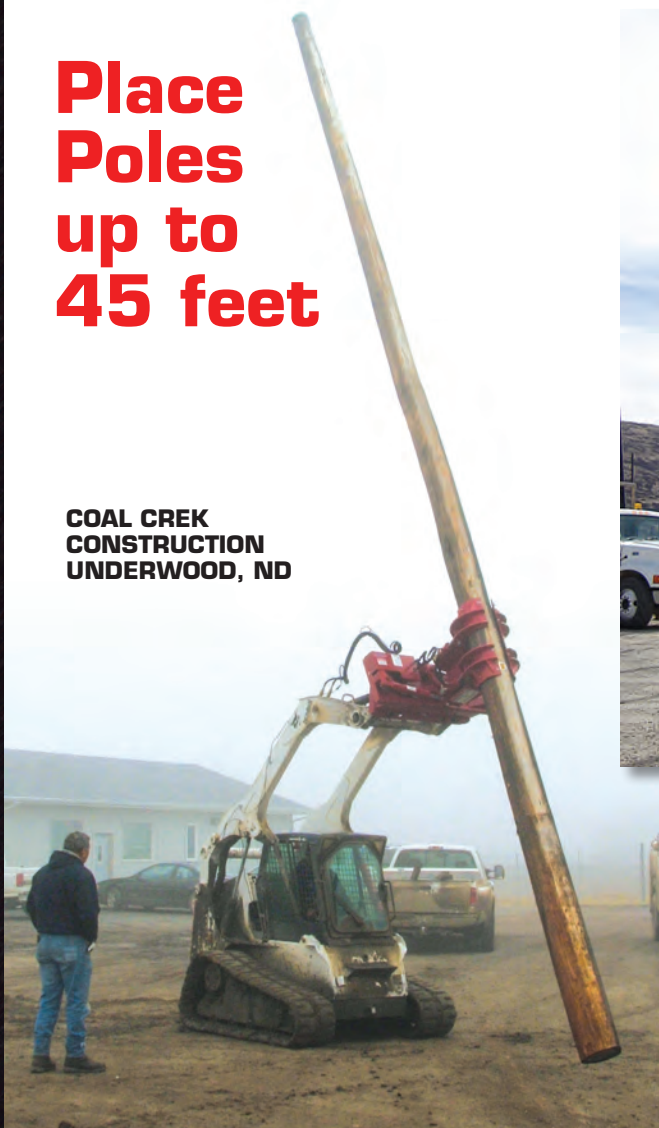

**EZ Unit
Capacity
Chart**

Page 5 Loads Poles Faster and Safer Than A Digger Derrick

HD Pole Setter EZ-HD08

Make it EZ!

www.ezspotur.com
1-877-433-5733

**Place
Poles
up to
45 feet**

**COAL CREK
CONSTRUCTION
UNDERWOOD, ND**