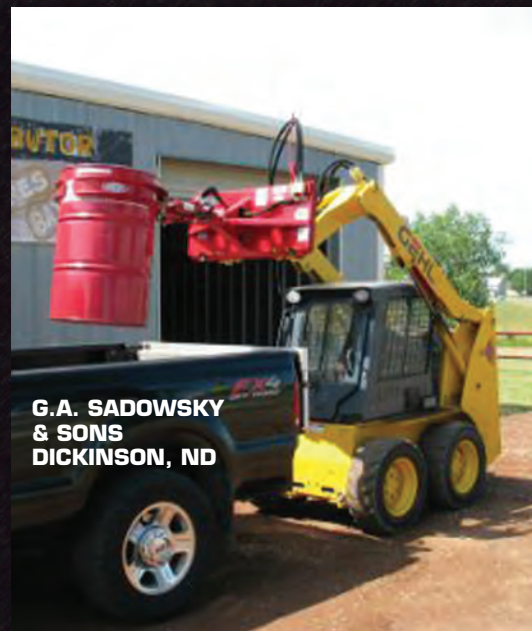

EZ-0010 Multi Purpose Excavator Claw

WEIGHT
105 lbs.

MAX OPENING
39.5"

MIN. CLOSING
21"

OPERATING CAPACITY
Consult chart.

Base Unit EZ-001D: 410 lbs. Base Unit EZ-001C: 470 lbs.

**EZ Unit
Capacity
Chart**

Page 15 Can Be Made To Fit All Types of Small Units

Barrel Handler EZ-0002

Make it EZ!

www.ezspotur.com
1-877-433-5733

GULF OIL SPILL

**Handles 55 gal., 30 gal.,
and Plastic Barrels Securely**

**Barrel Handler Shoe
EZ-P002**

**30 gal.
Insert
EZ-P002**

**Can be modified
for barrels
to 100 gallons.**

**G. A. SADOWSKY
& SONS
DICKINSON, ND**

EZ Unit Capacity Chart

WEIGHT
105 lbs.

MAX OPENING
39.5"

MIN. CLOSING
21"

OPERATING CAPACITY
Consult chart.

Base Unit EZ-001D: 410 lbs. Base Unit EZ-001C: 470 lbs.

Can Be Made For 85 and 100 Gallon Barrels