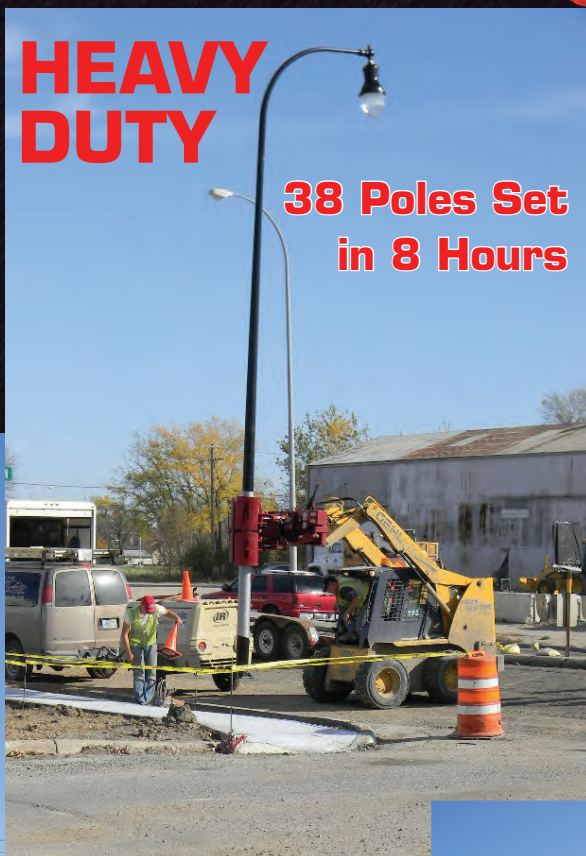

Page 6

ATTACHMENTS

www.ezspotur.com

1-877-433-5733

HD Pole Setter EZ-HD08

Make it EZ!

**HEAVY
DUTY**

**38 Poles Set
in 8 Hours**