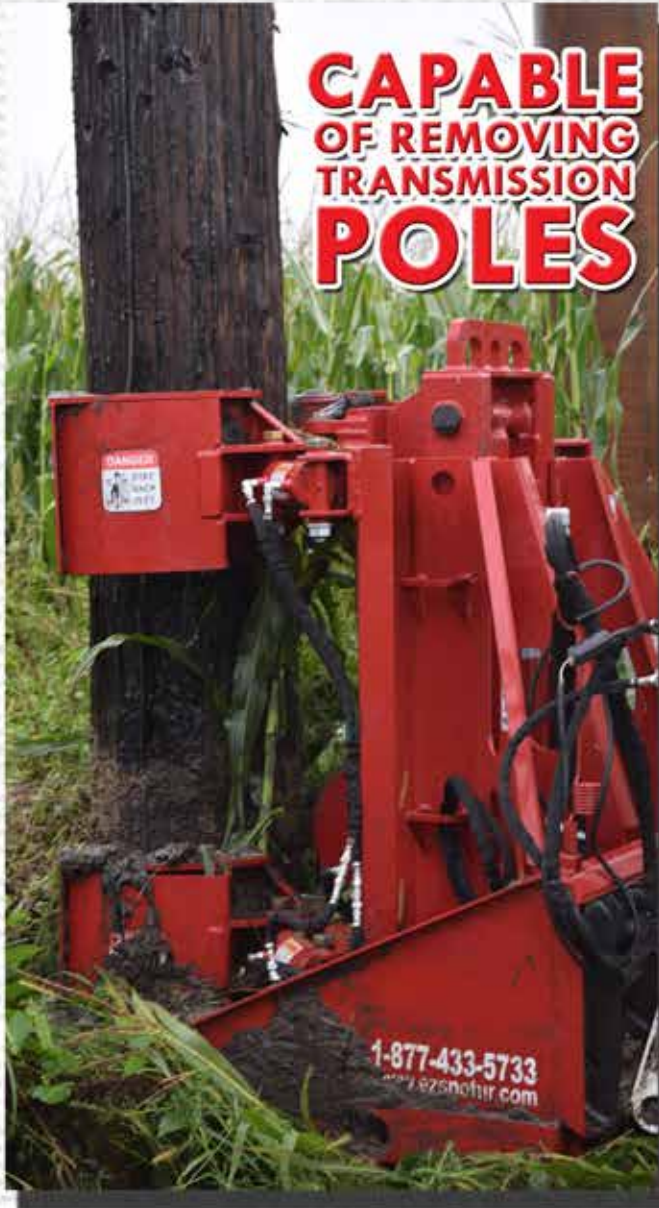

**PULL
POLES
THE
EZ
WAY**