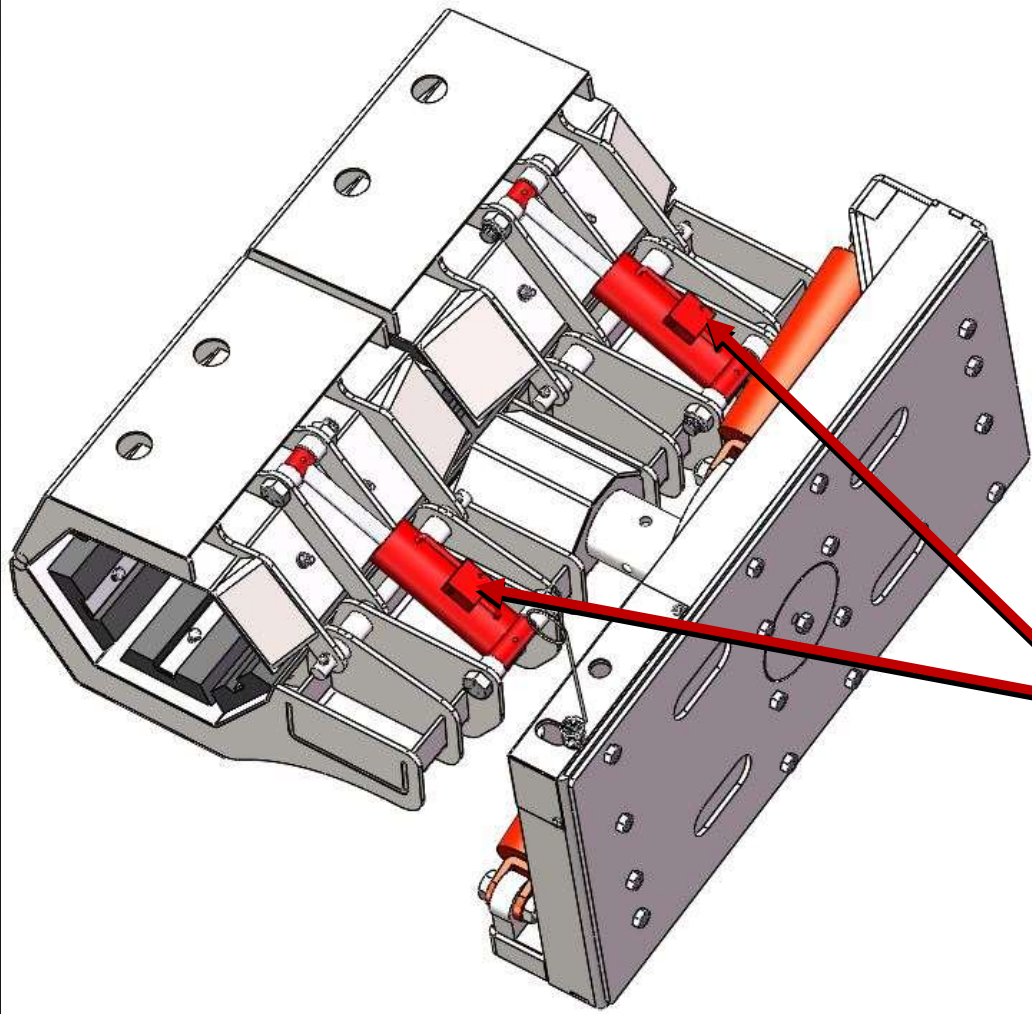

EZ-HD88

Make it EZ!

**SAFETY
FEATURES**

Make it EZ!

Decal Safety
All units have pictorial and written caution decals.

HOSE SAFETY

- All hydraulic hoses are Cordura protected.
- Hoses have an operating pressure of 3,000psi
- Hoses have a burst pressure of 12,000psi.
- The spring hose unit ensures that the hydraulic line will not get pinched.
- The spring hose unit keeps the hoses out of the dirt

SPRING HOSE
MOUNT

EZ SPOT UR
ATTACHMENTS

Make it EZ!

CONNECTION SAFETY

Bolted on by 16 1" grade 8 bolts

Mounts have gussets

Mounts are Grade 80

CLAMP SAFETY

Clamp Safety
The clamp cylinders are protected by check valves which maintains clamp if hydraulic pressure is lost.

Check Valves

SHAFT SAFETY

The main rotating shaft is made of solid 4 ½ inch 4140 OQT steel sleeved with a 6 1/8 inch OD 3/4 inch wall thickness to relieve stress for the tool.

Product Specifications

- Attaches to large excavators or wheel loaders
- Rotates 115 degrees to the operators left
- Maximum opening of jaws is 26 inches
- Minimum opening of jaws is 13.5 inches.
- Attachment Weight: 3000 lbs
- Bolt on mount adds extra weight
- Inserts available for smaller diameter poles