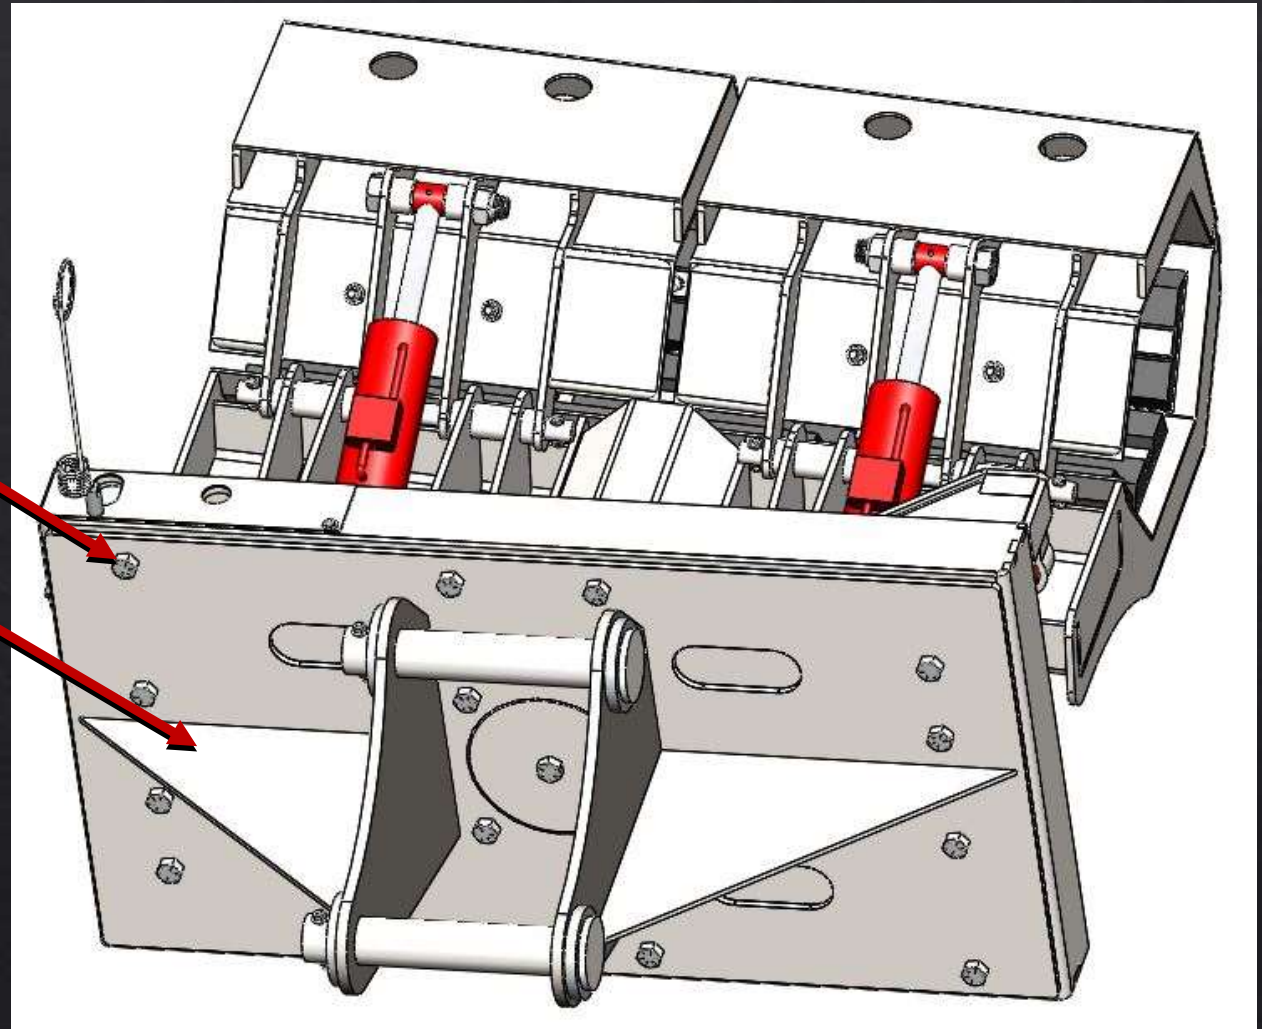

EZ-HD88

Make it EZ!

**SAFETY
FEATURES**

Make it EZ!

Decal Safety
All units have pictorial and written caution decals.

HOSE SAFETY

- All hydraulic hoses are Cordura protected.
- Hoses have an operating pressure of 3,000psi
- Hoses have a burst pressure of 12,000psi.
- The spring hose unit ensures that the hydraulic line will not get pinched.
- The spring hose unit keeps the hoses out of the dirt

SPRING HOSE
MOUNT

EZ SPOT UR
ATTACHMENTS

Make it EZ!

CONNECTION SAFETY

Bolted on by 16 1" grade 8 bolts

Mounts have gussets

Mounts are Grade 80

CLAMP SAFETY

Clamp Safety
The clamp cylinders are protected by check valves which maintains clamp if hydraulic pressure is lost.

Check Valves

SHAFT SAFETY

The main rotating shaft is made of solid 4 ½ inch 4140 OQT steel sleeved with a 6 1/8 inch OD 3/4 inch wall thickness to relieve stress for the tool.

Product Specifications

- Attaches to large excavators or wheel loaders
- Rotates 115 degrees to the operators left
- Maximum opening of jaws is 26 inches
- Minimum opening of jaws is 13.5 inches.
- Attachment Weight: 3000 lbs
- Bolt on mount adds extra weight
- Inserts available for smaller diameter poles