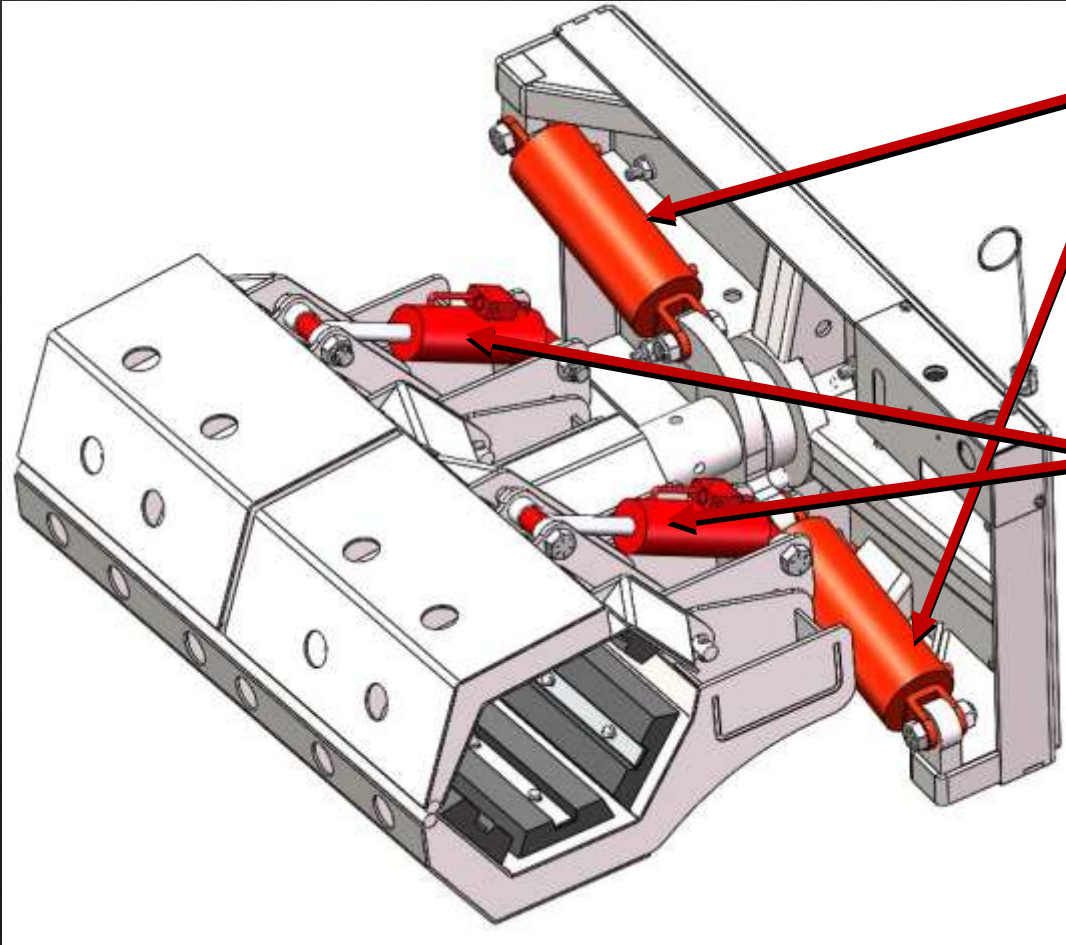

Clamp Safety
The clamp cylinders are protected by check valves which maintains clamp if hydraulic pressure is lost.

Check Valves

SHAFT SAFETY

The main rotating shaft is made of solid 4 ½ inch 4140 OQT steel sleeved with a 6 1/8 inch OD 3/4 inch wall thickness to relieve stress for the tool.

**Pull and Set
Large
Transmission
Poles**

**SAFELY SET
POLES**

**SAFELY PULL
POLES**

EZ SPOT UR
ATTACHMENTS

Make it EZ!

Make it EZ!

FULL POLE CONTROL

Clamp Specifications

1. ROTATION CYLINDERS

- 6"x12.5" CLAMP CYLINDERS
- Break out force of 84,823 lbs

2. CLAMP CYLINDERS

- 4"x8" CLAMP CYLINDERS
- Break out force of 37,699 lbs
- Grips pole securely
- The upper clamp arms operate in sequence which ensure that a pole is not unintentionally dropped.

Product Specifications

- Attaches to large excavators or wheel loaders
- Rotates 115 degrees to the operators left
- Maximum opening of jaws is 26 inches
- Minimum opening of jaws is 13.5 inches.
- Attachment Weight: 3000 lbs
- Bolt on mount adds extra weight
- Inserts available for smaller diameter poles