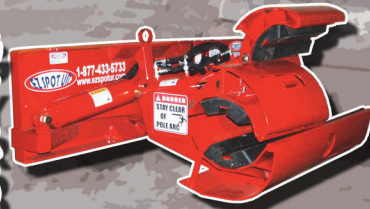

DOUBLE POLE CLAW EZ-0008

**EFFICIENT,
SAFE
& EZ!**

HEAVY DUTY POLE SETTER EZ-HD08

EZ SPOT UR
ATTACHMENTS

**ROTATING
DOUBLE
POLE CLAW
EZ-0008**

**ROTATING
ROCK AND
TREE HAND
EZ-2010**

**ROTATING
HEAVY DUTY
POLE SETTER
EZ-HD08**

DOUBLE POLE CLAW EZ-0008

**INFRASTRUCTURE
WORK
MADE EZ!**

HEAVY DUTY POLE SETTER EZ-HD08

**ALL SHAPES
& MATERIALS**

ROCK & TREE HAND EZ-2010

DOUBLE POLE CLAW EZ-0008

**ADAPTABLE
MOST MACHINES**

HEAVY DUTY POLE SETTER EZ-HD08