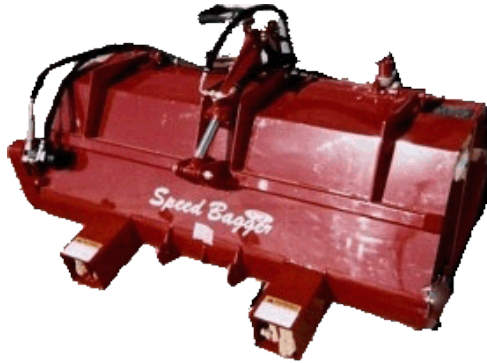

[www.ezspotur.com](http://www.ezspotur.com)

Call us at 1-877-433-5733

*Make it EZ!*

**4 Men  
+ 4 Hours  
= 1,000 Bags!**

**Fill sandbags  
on location!**

**Safe!  
Efficient!  
Easy!**

Powerful auger drives sand through 2 chutes!

**Fill more than  
just sandbags!**

Work Safely and Efficiently!  
Save Time and Money!

*Make it EZ!*

*Make it EZ!*

**Easily fill the bucket  
to save time!**

**No More  
Back-Breaking  
Work!**

Call us Toll-Free at 1-877-433-5733

## Specifications

- 600 Lbs. stand-alone attachment.
- Composed completely of Grade 50 material or higher.
- Capable of producing over 1000 sandbags in 4 hours with a crew of just 4 men.
- Easily fills bags at the point of use which makes emergency dike construction quick and easy.
- Attaches easily with the Universal Quick Tach mounting system. \*Can be adapted to fit most machine types that do not have Universal Quick Tach.\*

**The Speed Bagger is quick and easy to load.  
The internal auger makes sandbagging an  
easy, safe, and efficient process!**

**4 Men + 4 Hours = 1,000 Bags!**

[www.ezspotur.com](http://www.ezspotur.com)