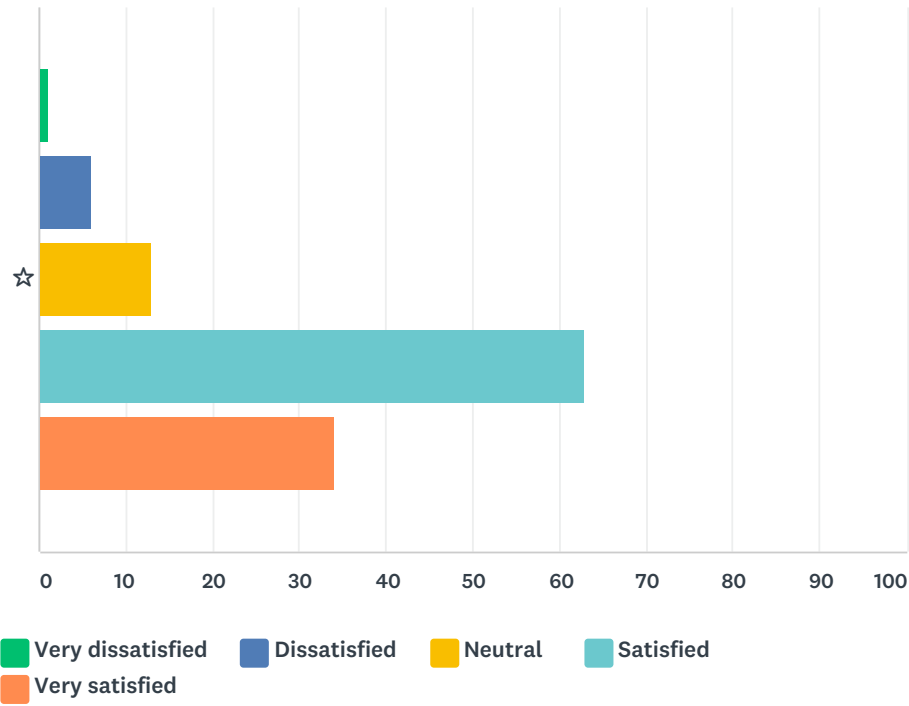

Q3 How far away do you live from the Airport?

Answered: 121 Skipped: 17

ANSWER CHOICES	RESPONSES	
0-5	16.53%	20
6-10	47.11%	57
15+	36.36%	44
TOTAL		121

Q4 How do you rate your overall satisfaction with the Airport?

Answered: 117 Skipped: 21

	VERY DISSATISFIED	DISSATISFIED	NEUTRAL	SATISFIED	VERY SATISFIED	TOTAL	WEIGHTED AVERAGE
☆	0.85%	5.13%	11.11%	53.85%	29.06%	117	4.05
	1	6	13	63	34		

Q5 Please rate your satisfaction with the appearance of the Airport?

Answered: 117 Skipped: 21

	VERY DISSATISFIED	DISSATISFIED	NEUTRAL	SATISFIED	VERY SATISFIED	TOTAL	WEIGHTED AVERAGE
☆	0.85% 1	2.56% 3	15.38% 18	54.70% 64	26.50% 31	117	4.03

Q6 How frequently do you use the Airport per month