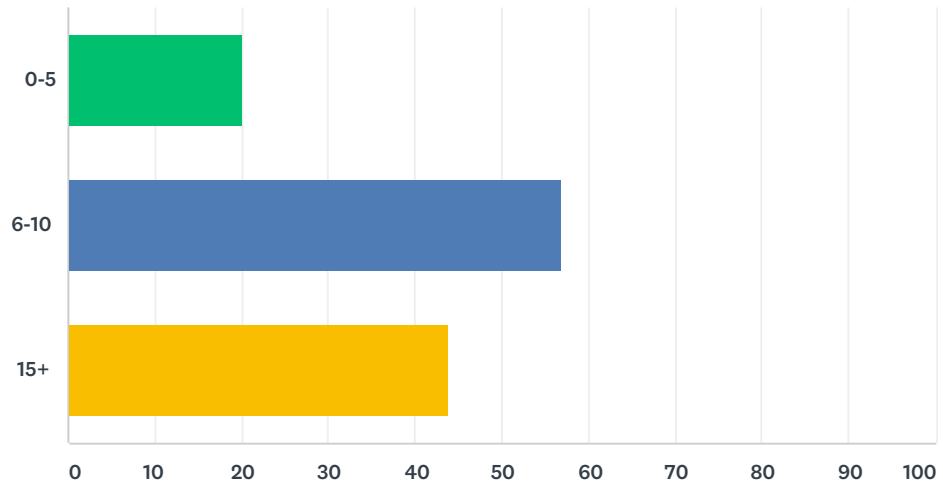

Q3 How far away do you live from the Airport?

Answered: 121 Skipped: 17

ANSWER CHOICES	RESPONSES	
0-5	16.53%	20
6-10	47.11%	57
15+	36.36%	44
TOTAL		121