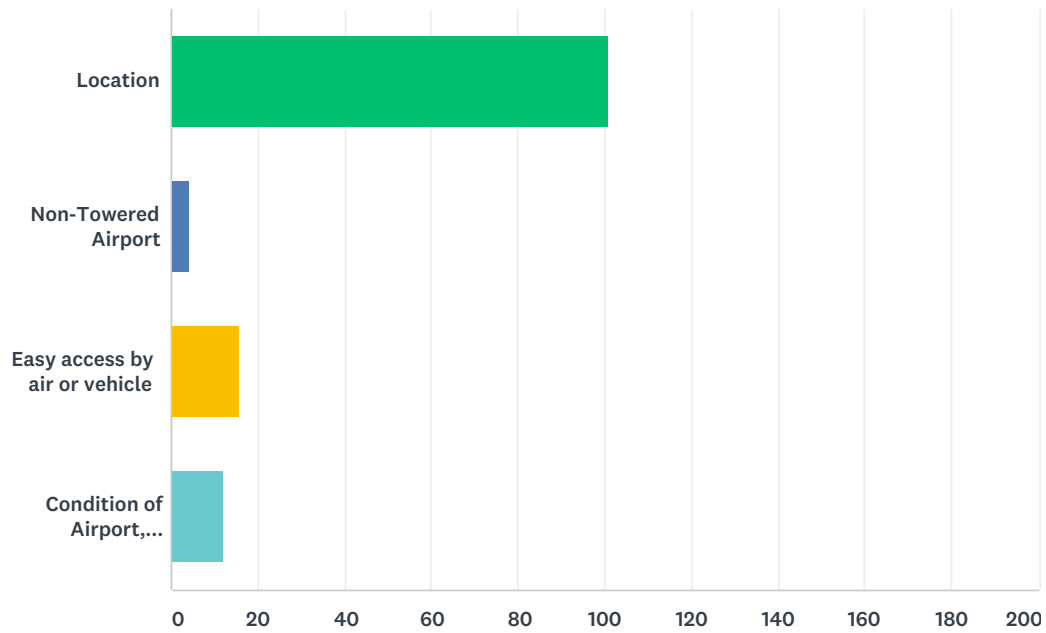

Q1 What was the primary reason you chose Auburn Airport as your home base?

Answered: 133 Skipped: 5

ANSWER CHOICES	RESPONSES	
Location	75.94%	101
Non-Towered Airport	3.01%	4
Easy access by air or vehicle	12.03%	16
Condition of Airport, facilities, safety	9.02%	12
TOTAL		133

Q2 What Category of Tenant describes you?

Answered: 116 Skipped: 22

ANSWER CHOICES	RESPONSES	
City hangar tenant	61.21%	71
City outside tie-down tenant	7.76%	9
Condo owner tenant	25.00%	29
Visiting Pilot	1.72%	2
Customer of a business on the Airport	4.31%	5
TOTAL		116

Answered: 117 Skipped: 21

	VERY DISSATISFIED	DISSATISFIED	NEUTRAL	SATISFIED	VERY SATISFIED	TOTAL	WEIGHTED AVERAGE
☆	0.85%	5.13%	11.11%	53.85%	29.06%	117	4.05
	1	6	13	63	34		

Q5 Please rate your satisfaction with the appearance of the Airport?