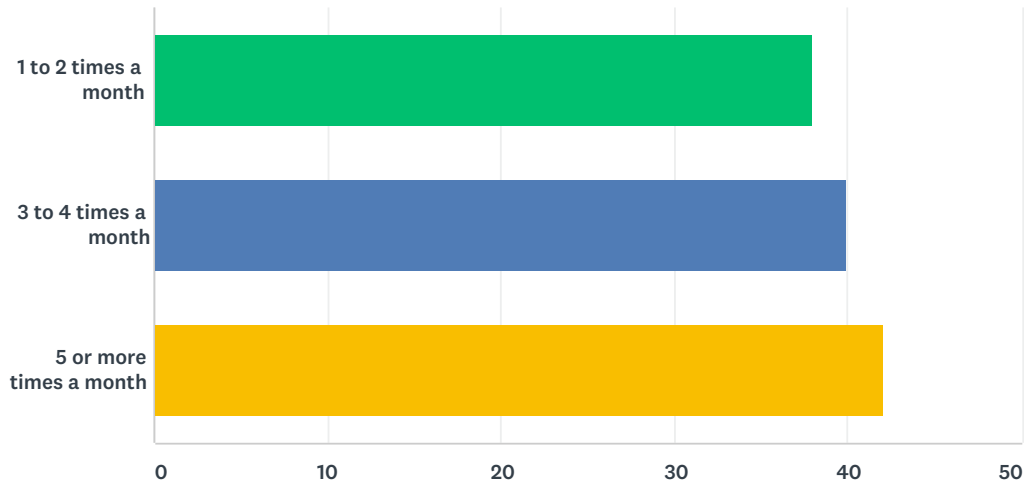

Q6 How frequently do you use the Airport per month

Answered: 120 Skipped: 18

ANSWER CHOICES	RESPONSES
1 to 2 times a month	31.67% 38
3 to 4 times a month	33.33% 40
5 or more times a month	35.00% 42
TOTAL	120