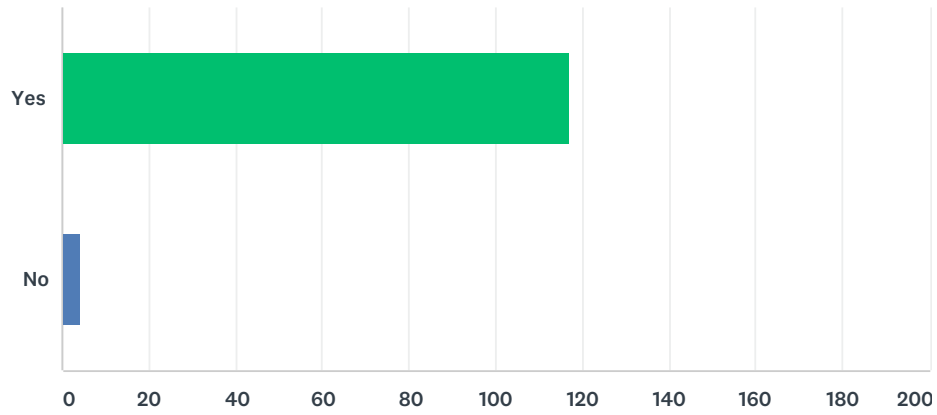

Q9 Would you recommend the Airport to a friend?

Answered: 121 Skipped: 17

ANSWER CHOICES	RESPONSES	
Yes	96.69%	117
No	3.31%	4
Total Respondents: 121