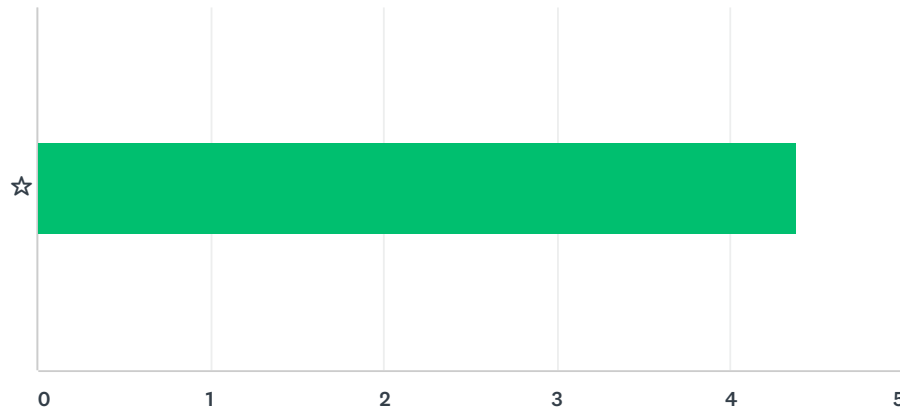

Q8 Please indicate your satisfaction with the Airport staff

Answered: 120 Skipped: 18

	VERY DISSATISFIED	DISSATISFIED	NEUTRAL	SATISFIED	VERY SATISFIED	TOTAL	WEIGHTED AVERAGE
☆	0.83% 1	0.83% 1	13.33% 16	30.00% 36	55.00% 66	120	4.38