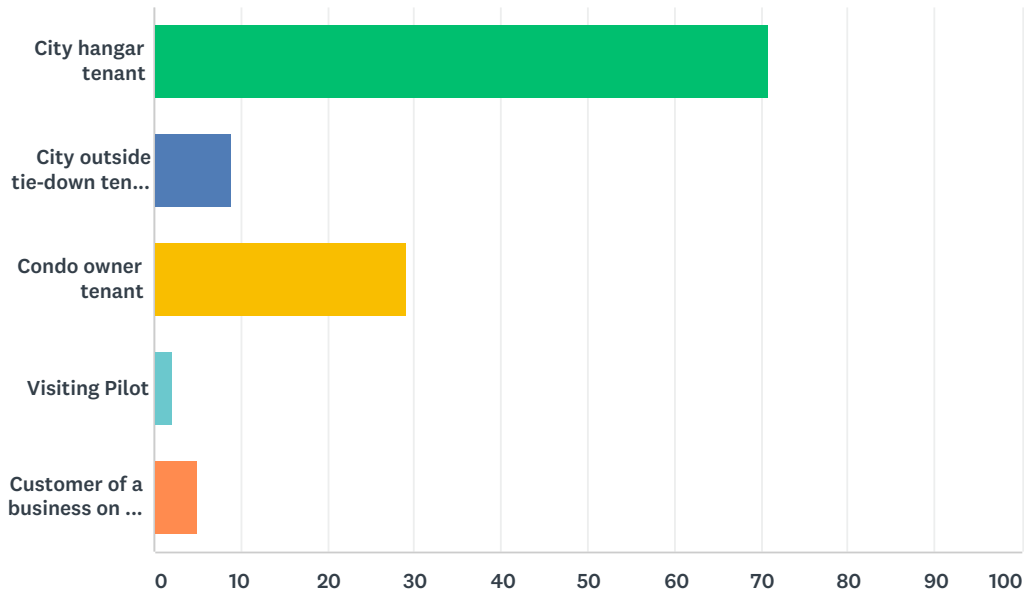

Q1 What was the primary reason you chose Auburn Airport as your home base?

Answered: 133 Skipped: 5

ANSWER CHOICES	RESPONSES	
Location	75.94%	101
Non-Towered Airport	3.01%	4
Easy access by air or vehicle	12.03%	16
Condition of Airport, facilities, safety	9.02%	12
TOTAL		133

Q2 What Category of Tenant describes you?

Answered: 116 Skipped: 22

ANSWER CHOICES	RESPONSES	
City hangar tenant	61.21%	71
City outside tie-down tenant	7.76%	9
Condo owner tenant	25.00%	29
Visiting Pilot	1.72%	2
Customer of a business on the Airport	4.31%	5
TOTAL		116

Answered: 117 Skipped: 21

	VERY DISSATISFIED	DISSATISFIED	NEUTRAL	SATISFIED	VERY SATISFIED	TOTAL	WEIGHTED AVERAGE
☆	0.85%	5.13%	11.11%	53.85%	29.06%	117	4.05
	1	6	13	63	34		

Q5 Please rate your satisfaction with the appearance of the Airport?