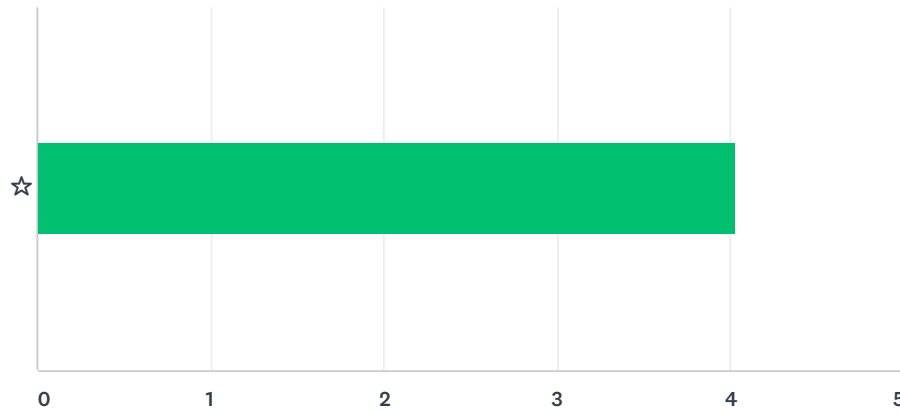

Q2 What Category of Tenant describes you?

Answered: 116 Skipped: 22

ANSWER CHOICES	RESPONSES	
City hangar tenant	61.21%	71
City outside tie-down tenant	7.76%	9
Condo owner tenant	25.00%	29
Visiting Pilot	1.72%	2
Customer of a business on the Airport	4.31%	5
TOTAL		116

Q3 How far away do you live from the Airport?

Answered: 121 Skipped: 17

ANSWER CHOICES	RESPONSES	
0-5	16.53%	20
6-10	47.11%	57
15+	36.36%	44
TOTAL		121

Q4 How do you rate your overall satisfaction with the Airport?

Answered: 117 Skipped: 21

	VERY DISSATISFIED	DISSATISFIED	NEUTRAL	SATISFIED	VERY SATISFIED	TOTAL	WEIGHTED AVERAGE
☆	0.85%	5.13%	11.11%	53.85%	29.06%	117	4.05
	1	6	13	63	34		

Q5 Please rate your satisfaction with the appearance of the Airport?

Answered: 117 Skipped: 21

	VERY DISSATISFIED	DISSATISFIED	NEUTRAL	SATISFIED	VERY SATISFIED	TOTAL	WEIGHTED AVERAGE
☆	0.85% 1	2.56% 3	15.38% 18	54.70% 64	26.50% 31	117	4.03

Q6 How frequently do you use the Airport per month