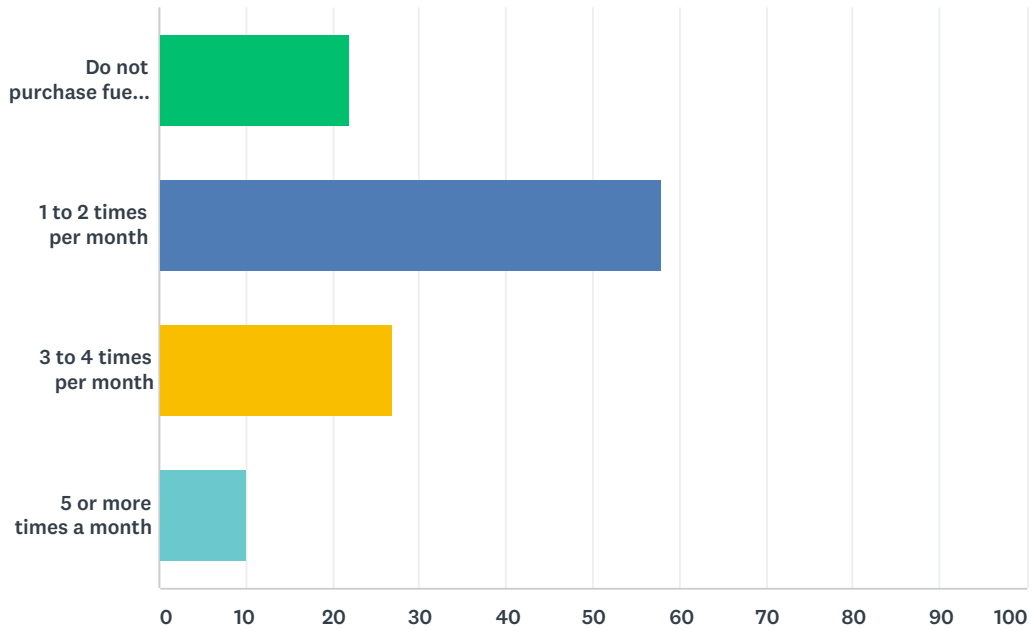

Q7 How frequently do you purchase fuel at the Airport per month

Answered: 117 Skipped: 21

ANSWER CHOICES	RESPONSES	
Do not purchase fuel at the Airport	18.80%	22
1 to 2 times per month	49.57%	58
3 to 4 times per month	23.08%	27
5 or more times a month	8.55%	10
TOTAL		117